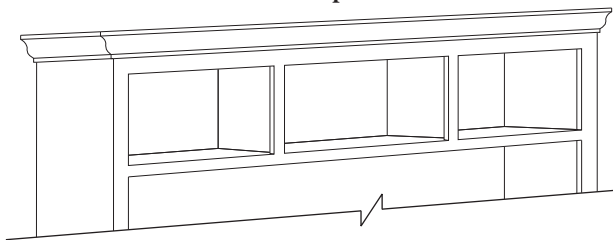

3 Compartment Option

Available where two compartments are shown

Styles Available

- D1,2,4,5 - Classic
- OR - Oregon
- EMP - Empire
- SC - Sierra Crest
- MAD - Madison
- VN - Vernalis

ITEM #									Options					Custom			
WOOD	Cherry	Maple	Oak	QS Oak	Rustic Alder	Rustic Cherry	Rustic Hickory	Rustic Oak	Style		COLOR		HARDWARE	Drawer	Door	Upper	
	QTY:	QTY:	QTY:	QTY:	QTY:	QTY:	QTY:	QTY: