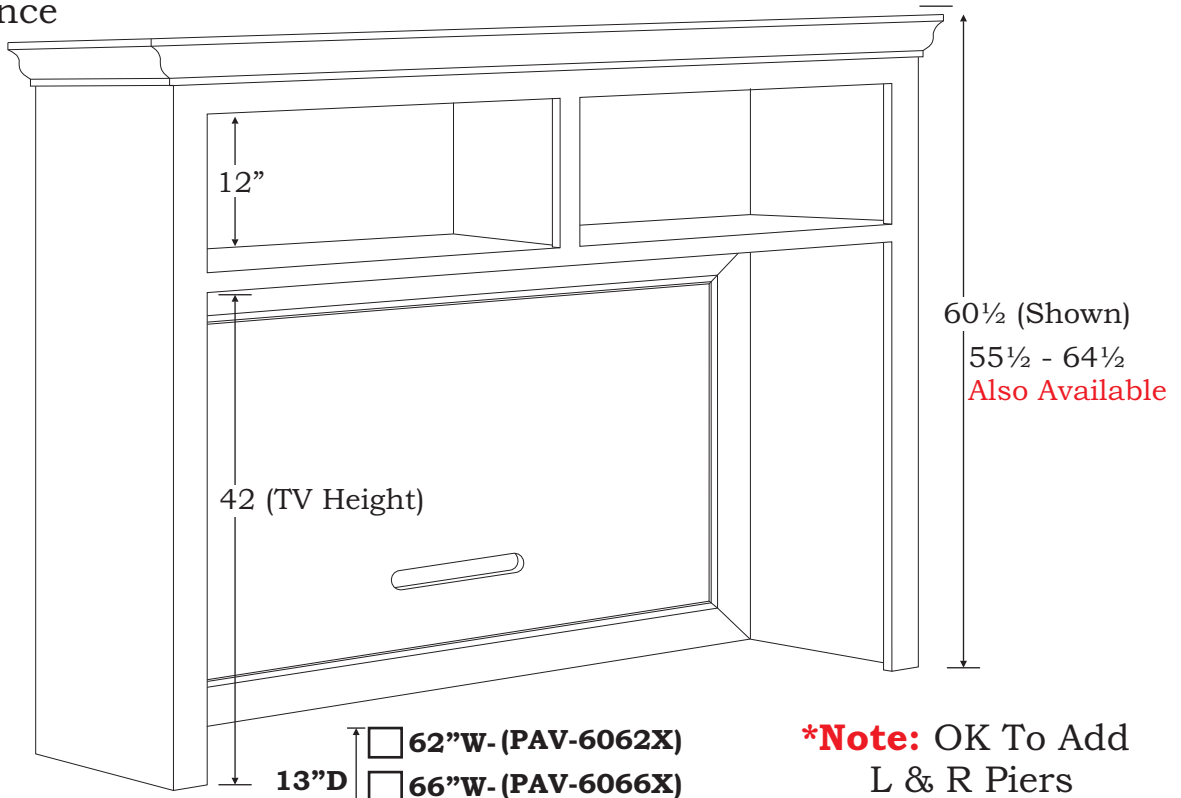

High Performance Upper

*Note: Height Modification - No Charge
Available Widths Include: 62", 66", & 70"

Upper For High Performance Consoles

- ☐ 62"W- (PAV-6062X)
- ☐ 66"W- (PAV-6066X)
- ☐ 70"W- (PAV-6070X)
- ☐ Overall Height Change
- ☐ Change TV Height

*Note: OK To Add L & R Piers

Upper Options

☐ Paneled Left End   ☐ Paneled Right End

☐ LED Lights 2 Available