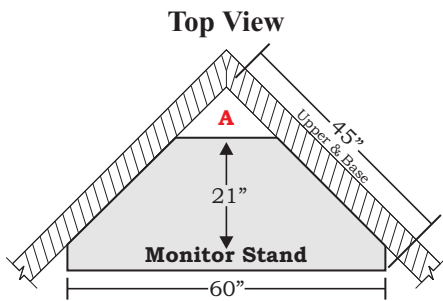

Sierra Vista *Media Consoles*

Woods: •CHY •MAP •Oak •OS •WAL •AK •HK •CK •OK •WK

Vernalis

Media Cabinets

Woods: •CHY •MAP •Oak •OS
•AK •CK •HK •OK

Manhattan

Media Console

Woods: •CHY •MAP •Oak •OS
•AK •CK •HK •OK •WAL

Monitor Risers