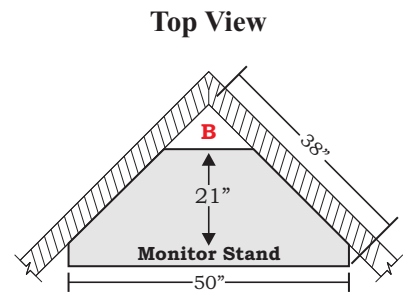

Sierra Vista *Media Consoles*

Woods: •CHY •MAP •Oak •OS •WAL •AK •HK •CK •OK •WK

Vernalis

Media Cabinets

Woods: •CHY •MAP •Oak •OS
•AK •CK •HK •OK

Manhattan

Media Console

Woods: •CHY •MAP •Oak •OS
•AK •CK •HK •OK •WAL

Monitor Risers