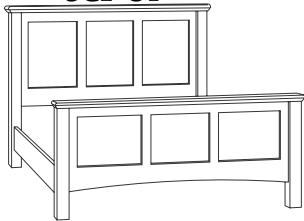

Mondrian Bed (Recessed Panels)

3CF-81

Headboard Height 54"
Footboard Height 28"