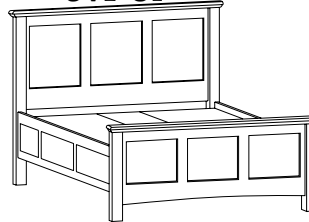

Beds with Storage Pedestals

Available Bed Sizes

Twin, Twin Long, Full, Queen, Eastern King & California King

3VF-81

Pedestal 4" off Floor