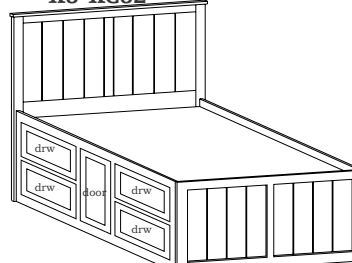

Double High Bed

Available: • 4 Drawers Both Sides
• 4 Drawers Left Side Only • 4 Drawers Right Side Only

K3-KC32

Headboard Height 61"
Footboard Height 24"