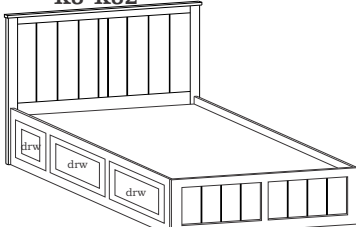

Single High Pedestal Bed

Available: • 3 Drawers Both Sides
• 3 Drawers Left Side Only • 3 Drawers Right Side Only

K3-K32

Headboard Height 52"
Footboard Height 15"