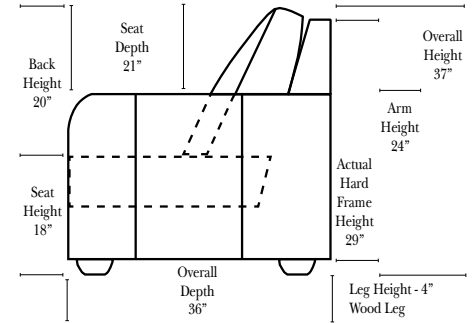

Standard

07/06/2012

2 Seat Sofa-001

Chair-005

Ottoman-013

Ottomans is 18" high

2 Arm Chaise-007

Features

Standard:

- Available in Full & Top Grain Leathers
- All Hardwood Frames
- Welt

Options:

- No. 33 Firm Foam (N/C Option)

Sleeper Options: (No Sleepers available on this style)

Note:

All Dimensions are approximate, if accuracy is crucial, please contact us for validation of the dimensions shown. However, a 1" to 2" variance can still apply due to foam and upholstery.