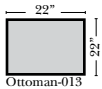

Standard

07/06/2012

2 Seat Sofa-001

Chair-005

Ottoman-013

Ottomans is 18" high

2 Arm Chaise-007

Features

Standard:

- Available in Full & Top Grain Leathers
- All Hardwood Frames
- Welt

Options:

- No. 33 Firm Foam (N/C Option)

Sleeper Options: (No Sleepers available on this style)

Note:

All Dimensions are approximate, if accuracy is crucial, please contact us for validation of the dimensions shown. However, a 1" to 2" variance can still apply due to foam and upholstery.