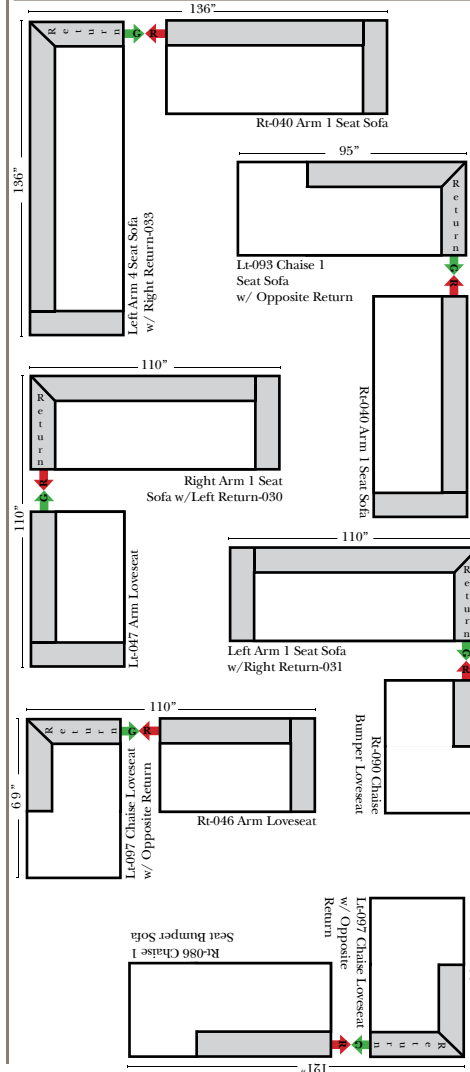

Standard, Armless & Ottomans

Put Green Arrows with Red Arrows to Create Sectional Groups

Bumper Chaise & Return Chaise

Green Arrows with Red Arrows to mix with some of the L-Shaped pieces.

Suggested Configurations

Options that have Additional Charges:

- Add Down Seats & Backs
- Add Storage to Ottoman

Sleeper Options : N/A on this style

L-Shape / 90 Degree Sectional

(All 4 seat items ship as one piece if stationary, two pieces if motion installed)

Put Green Arrows with Red Arrows to Create Sectional Groups

Note:

All Dimensions are approximate, if accuracy is crucial, please contact us for validation of the dimensions shown. However, a 1" to 2" variance can still apply due to foam and upholstery.