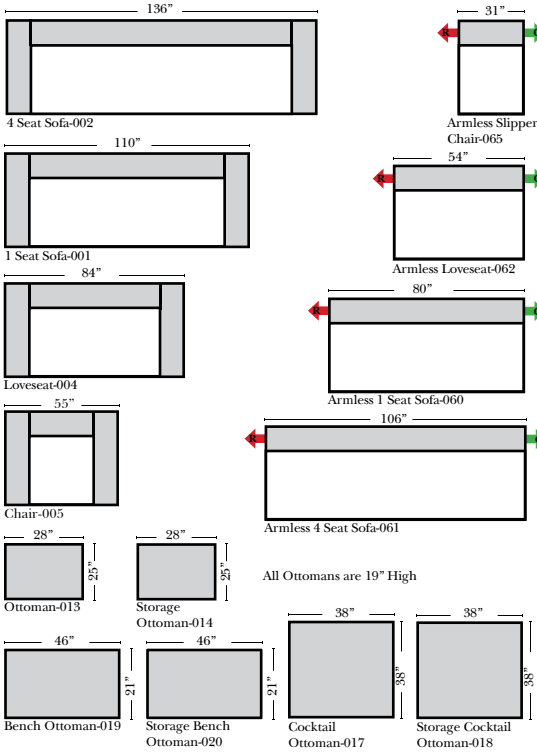

Standard, Armless & Ottomans

Put Green Arrows with Red Arrows to Create Sectional Groups

Bumper Chaise & Return Chaise

Green Arrows with Red Arrows to mix with some of the L-Shaped pieces.

Suggested Configurations

Options that have Additional Charges:

- Add Down Seats & Backs
- Add Storage to Ottoman

Sleeper Options : N/A on this style

L-Shape / 90 Degree Sectional

(All 4 seat items ship as one piece if stationary, two pieces if motion installed)

Put Green Arrows with Red Arrows to Create Sectional Groups

Note:

All Dimensions are approximate, if accuracy is crucial, please contact us for validation of the dimensions shown. However, a 1" to 2" variance can still apply due to foam and upholstery.