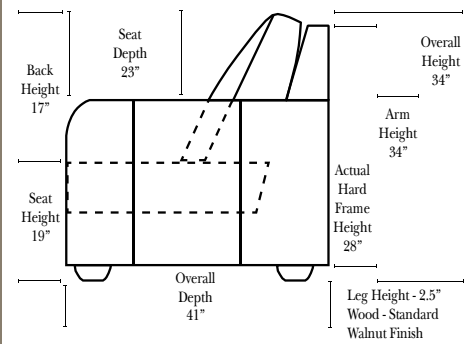

Suggested Configurations