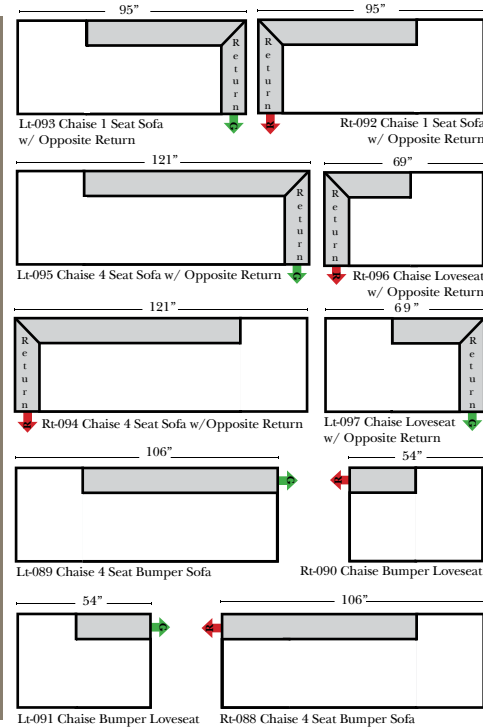

Standard, Armless & Ottomans

Put Green Arrows with Red Arrows to Create Sectional Groups

Bumper Chaise & Return Chaise

Green Arrows with Red Arrows to mix with some of the L-Shaped pieces.

Suggested Configurations

Options that have Additional Charges:

- Add Down Seats & Backs
- Add Storage to Ottoman

Sleeper Options : N/A on this style

L-Shape / 90 Degree Sectional

(All 4 seat items ship as one piece if stationary, two pieces if motion installed)

Put Green Arrows with Red Arrows to Create Sectional Groups

Note:

All Dimensions are approximate, if accuracy is crucial, please contact us for validation of the dimensions shown. However, a 1" to 2" variance can still apply due to foam and upholstery.