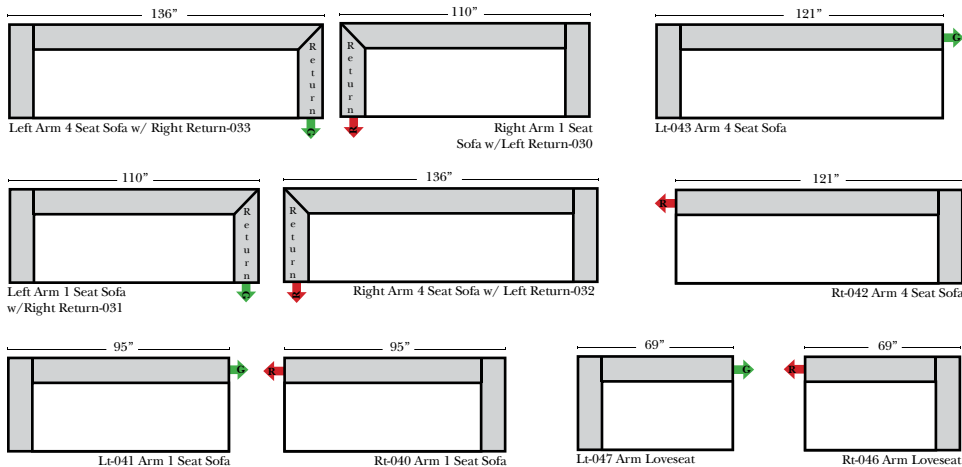

Options that have Additional Charges:

- Add Down Seats & Backs
- Add Storage to Ottoman

Sleeper Options : N/A on this style

L-Shape / 90 Degree Sectional

(All 4 seat items ship as one piece if stationary, two pieces if motion installed)

Put Green Arrows with Red Arrows to Create Sectional Groups

Note:

All Dimensions are approximate, if accuracy is crucial, please contact us for validation of the dimensions shown. However, a 1" to 2" variance can still apply due to foam and upholstery.