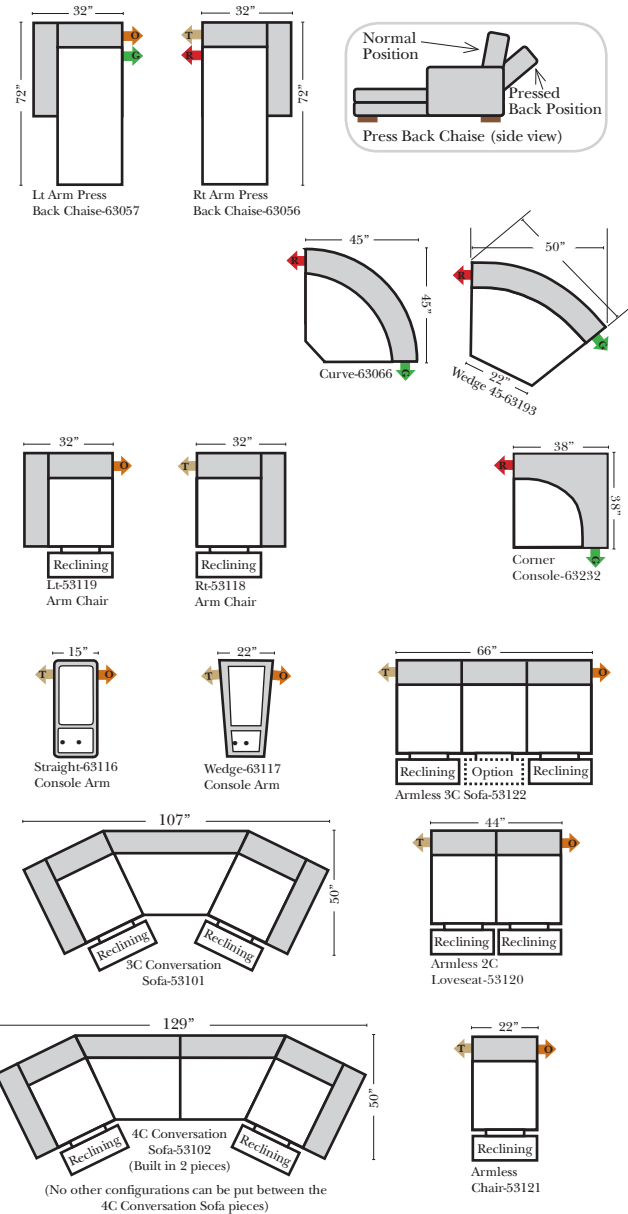

Bumper / Return Chaise & Conversation Sofas

Put Green Arrows with Red Arrows to Create Sectional Groups
Put Orange Arrows with Tan Arrows to Create Sectional Groups

Put Blue Arrows with Yellow Arrows to Create Sectional Groups