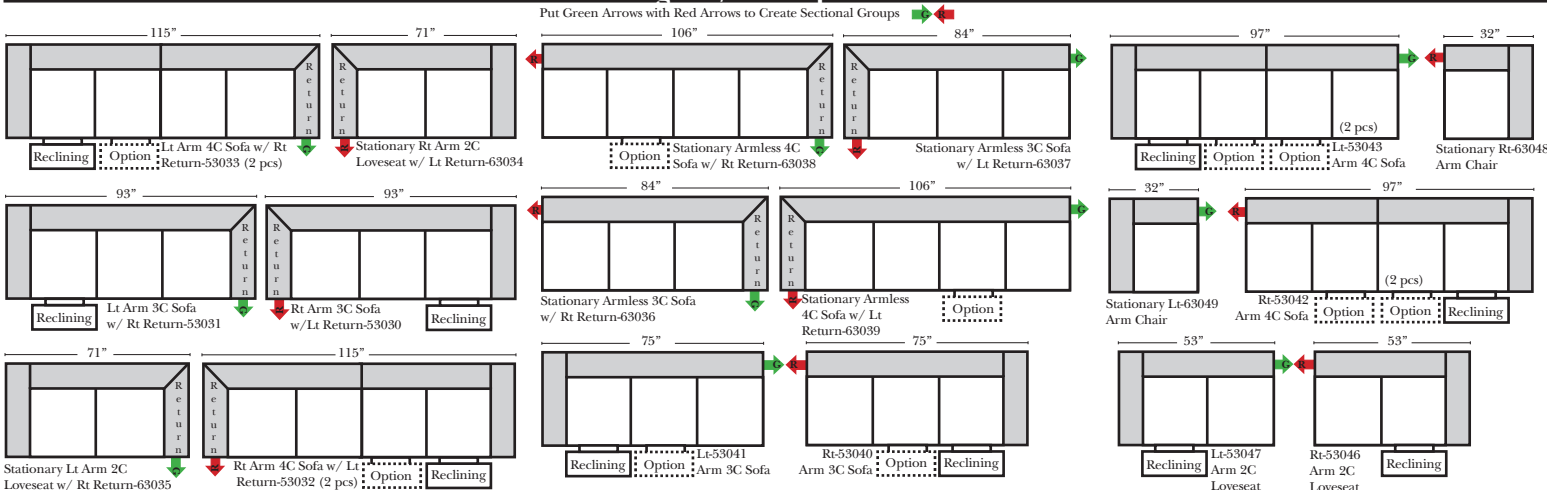

Standard / Armless

2-Piece Curve Sectional

v.12.11.13

All items on these pages are available as Stationary (Non-Reclining)

90 Degree / L-Shape Sectional

Standards & Options

Standard:

- Available in Full & Top Grain Leathers
- Available in Luxury Fabrics
- All Hardwood Frames
- Nail Heads - Brass
- Welting
- Wood Leg Finish - Walnut Finish (Stationary Only)

Options: (No Additional Charge)

- No. 33 Firm Foam
- Wood Leg - Cherry, Chocolate, Espresso, Honey Oak, Shadow

Options: (Additional Charges Apply)

- Console Table - Standard as Espresso finish (N/C Option is Honey Oak finish)
- Metal Cup Holder (MCH) - Standard Finish is Silver (N/C Option is Black or Hammered Antique Finish)
- Electronic Cup Holder (ECH) (Console Arms Only) (Available with Motorized Reclining Seats only)
- Center Seat Recliner
- Motorized Recliner Mechanism
- Swivel Recliner Base (2 Arm Recliner Only)
- Swivel Glider Mechanism (2 Arm Recliner Only)
- Lift Chair Dual Motor Mechanism (2 Arm Recliner Only)
- Upholstered Swivel Base (2 Arm Recliner Only)
- Motorized 180° Swivel Glider (2 Arm Recliner Only)

Sleeper Options: (Additional charges apply)

- Full Sleeper available w/Standard Mattress
- Deluxe Innerspring Mattress: Full
- Air Dream Coil Mattress: Full Only

Note:

All Dimensions are approximate, if accuracy is crucial, please contact us for validation of the dimensions shown. However, a 1" to 2" variance can still apply due to foam and upholstery.