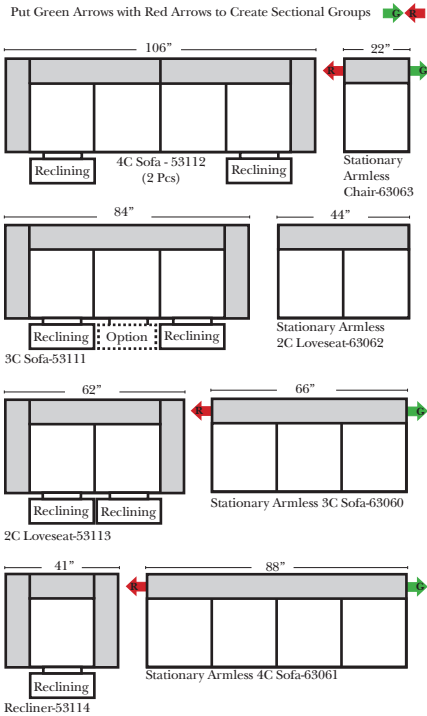

Standard / Armless

2-Piece Curve Sectional

v.12.11.13

All items on these pages are available as Stationary (Non-Reclining)

90 Degree / L-Shape Sectional

Standards & Options

Standard:

- Available in Full & Top Grain Leathers
- Available in Luxury Fabrics
- All Hardwood Frames
- Nail Heads - Brass
- Welting
- Wood Leg Finish - Walnut Finish (Stationary Only)

Options: (No Additional Charge)

- No. 33 Firm Foam
- Wood Leg - Cherry, Chocolate, Espresso, Honey Oak, Shadow

Options: (Additional Charges Apply)

- Console Table - Standard as Espresso finish (N/C Option is Honey Oak finish)
- Metal Cup Holder (MCH) - Standard Finish is Silver (N/C Option is Black or Hammered Antique Finish)
- Electronic Cup Holder (ECH) (Console Arms Only) (Available with Motorized Reclining Seats only)
- Center Seat Recliner
- Motorized Recliner Mechanism
- Swivel Recliner Base (2 Arm Recliner Only)
- Swivel Glider Mechanism (2 Arm Recliner Only)
- Lift Chair Dual Motor Mechanism (2 Arm Recliner Only)
- Upholstered Swivel Base (2 Arm Recliner Only)
- Motorized 180° Swivel Glider (2 Arm Recliner Only)

Sleeper Options: (Additional charges apply)

- Full Sleeper available w/Standard Mattress
- Deluxe Innerspring Mattress: Full
- Air Dream Coil Mattress: Full Only

Note:

All Dimensions are approximate, if accuracy is crucial, please contact us for validation of the dimensions shown. However, a 1" to 2" variance can still apply due to foam and upholstery.