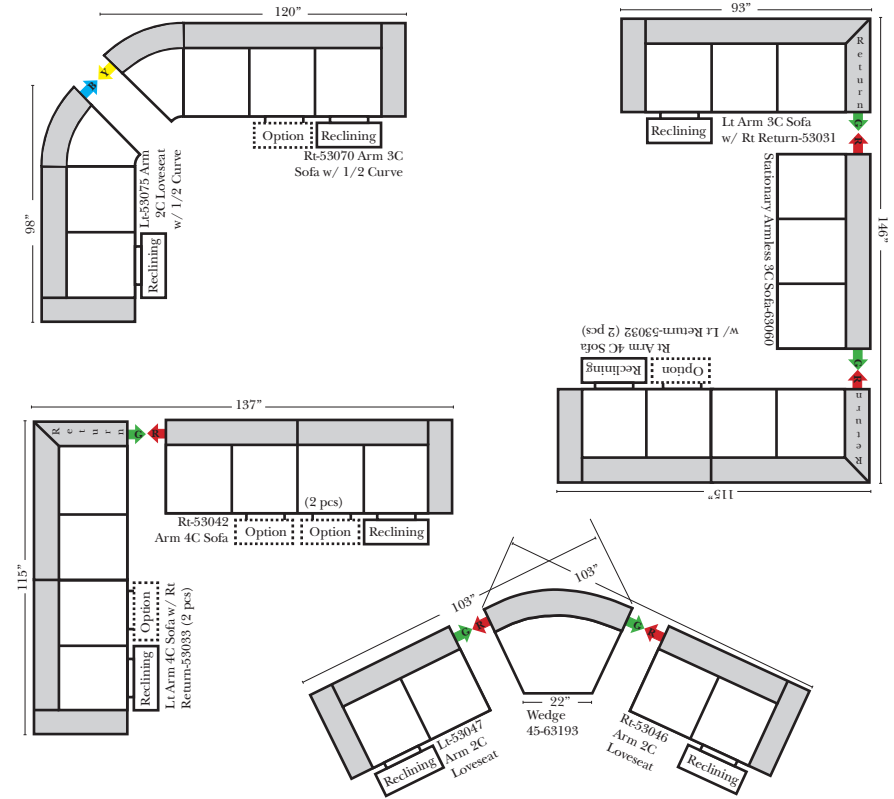

Standard / Armless

2-Piece Curve Sectional

v.12.11.13

All items on these pages are available as Stationary (Non-Reclining)

90 Degree / L-Shape Sectional

Standards & Options

Standard:

- Available in Full & Top Grain Leathers
- Available in Luxury Fabrics
- All Hardwood Frames
- Nail Heads - Brass
- Welting
- Wood Leg Finish - Walnut Finish (Stationary Only)

Sleeper Options: (Additional charges apply)

- Full Sleeper available w/Standard Mattress
- Deluxe Innerspring Mattress: Full
- Air Dream Coil Mattress: Full Only

Note:

All Dimensions are approximate, if accuracy is crucial, please contact us for validation of the dimensions shown. However, a 1" to 2" variance can still apply due to foam and upholstery.

Bumper / Return Chaise & Conversation Sofas

Put Green Arrows with Red Arrows to Create Sectional Groups
Put Orange Arrows with Tan Arrows to Create Sectional Groups

Put Blue Arrows with Yellow Arrows to Create Sectional Groups

Sleepers

Suggested Configurations

v.12.11.13

The Suggested Configurations below are only a sample of what the imagination can create, please enjoy creating the configuration that fits your lifestyle, using the ideas below and from the items on the opposite page.