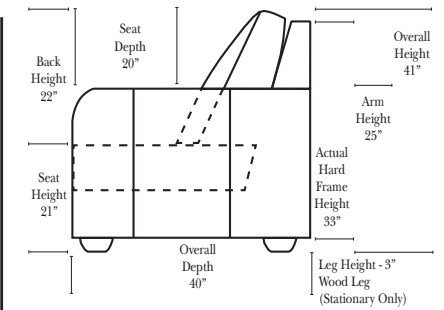

Standard / Armless

2-Piece Curve Sectional

v.12.11.13

All items on these pages are available as Stationary (Non-Reclining)

90 Degree / L-Shape Sectional

Standards & Options

Standard:

- Available in Full & Top Grain Leathers
- Available in Luxury Fabrics
- All Hardwood Frames
- Nail Heads - Brass
- Welting
- Wood Leg Finish - Walnut Finish (Stationary Only)

Sleeper Options: (Additional charges apply)

- Full Sleeper available w/Standard Mattress
- Deluxe Innerspring Mattress: Full
- Air Dream Coil Mattress: Full Only

Note:

All Dimensions are approximate, if accuracy is crucial, please contact us for validation of the dimensions shown. However, a 1" to 2" variance can still apply due to foam and upholstery.