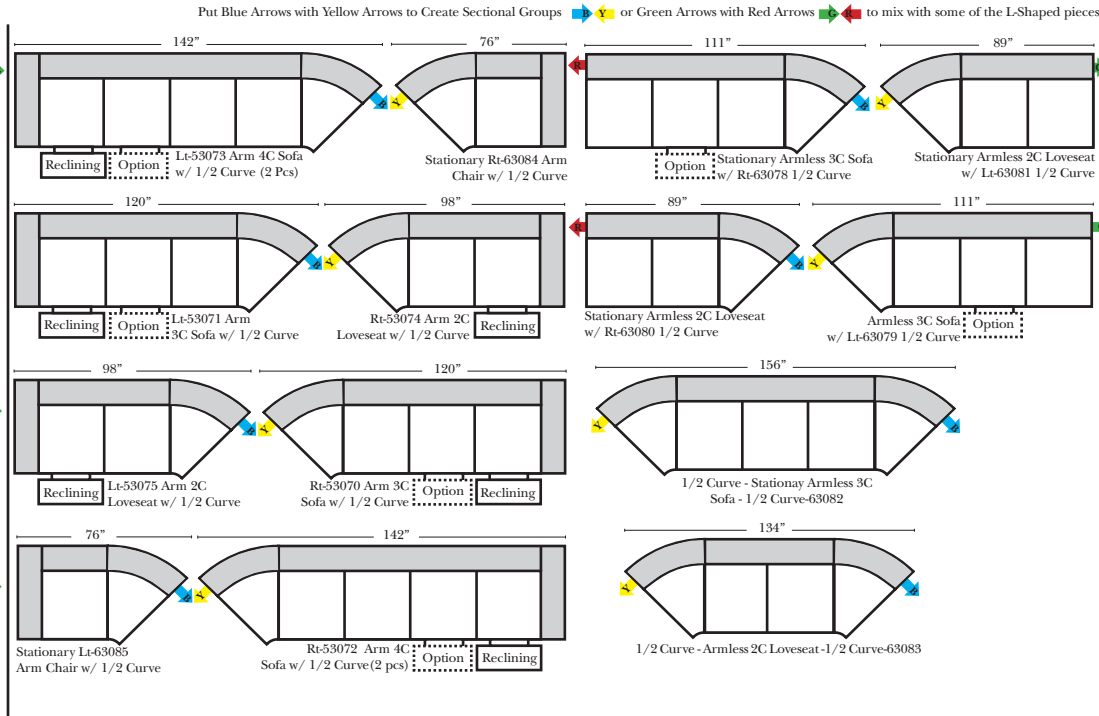

Standard / Armless

2-Piece Curve Sectional

v.12.11.13

All items on these pages are available as Stationary (Non-Reclining)

90 Degree / L-Shape Sectional

Standards & Options

Standard:

- Available in Full & Top Grain Leathers
- Available in Luxury Fabrics
- All Hardwood Frames
- Nail Heads - Brass
- Welting
- Wood Leg Finish - Walnut Finish (Stationary Only)

Options: (No Additional Charge)

- No. 33 Firm Foam
- Wood Leg - Cherry, Chocolate, Espresso, Honey Oak, Shadow

Options: (Additional Charges Apply)

- Console Table - Standard as Espresso finish (N/C Option is Honey Oak finish)
- Metal Cup Holder (MCH) - Standard Finish is Silver (N/C Option is Black or Hammered Antique Finish)
- Electronic Cup Holder (ECH) (Console Arms Only) (Available with Motorized Reclining Seats only)
- Center Seat Recliner
- Motorized Recliner Mechanism
- Swivel Recliner Base (2 Arm Recliner Only)
- Swivel Glider Mechanism (2 Arm Recliner Only)
- Lift Chair Dual Motor Mechanism (2 Arm Recliner Only)
- Upholstered Swivel Base (2 Arm Recliner Only)
- Motorized 180° Swivel Glider (2 Arm Recliner Only)

Sleeper Options: (Additional charges apply)

- Full Sleeper available w/Standard Mattress
- Deluxe Innerspring Mattress: Full
- Air Dream Coil Mattress: Full Only

Note:

All Dimensions are approximate, if accuracy is crucial, please contact us for validation of the dimensions shown. However, a 1" to 2" variance can still apply due to foam and upholstery.

Bumper / Return Chaise & Conversation Sofas

Put Green Arrows with Red Arrows to Create Sectional Groups
Put Orange Arrows with Tan Arrows to Create Sectional Groups

Put Blue Arrows with Yellow Arrows to Create Sectional Groups