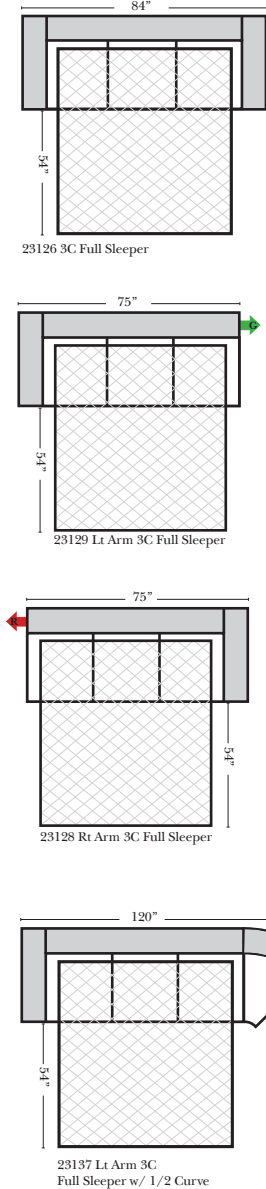

Bumper / Return Chaise & Conversation Sofas

Put Green Arrows with Red Arrows to Create Sectional Groups
Put Orange Arrows with Tan Arrows to Create Sectional Groups

Put Blue Arrows with Yellow Arrows to Create Sectional Groups

Sleepers

Suggested Configurations

v.12.11.13

The Suggested Configurations below are only a sample of what the imagination can create, please enjoy creating the configuration that fits your lifestyle, using the ideas below and from the items on the opposite page.

Sleepers (cont.)