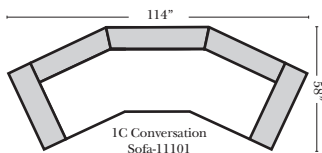

Bumper / Return Chaise & Conversation Sofas

Put Green Arrows with Red Arrows to Create Sectional Groups
Put Orange Arrows with Tan Arrows to Create Sectional Groups

Sleepers

Put Green Arrows with Red Arrows to Create Sectional Groups
Put Blue Arrows with Yellow Arrows to Create Sectional Groups

21133 Lt Arm 1C Twin Sleeper

Suggested Configurations

v.12.02.13

The Suggested Configurations below are only a sample of what the imagination can create, please enjoy creating the configuration that fits your lifestyle, using the ideas below and from the items on the opposite page.

Sleepers (Cont.)