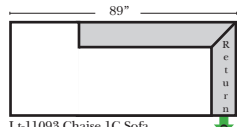

Bumper / Return Chaise & Conversation Sofas

Put Green Arrows with Red Arrows to Create Sectional Groups
Put Orange Arrows with Tan Arrows to Create Sectional Groups

Lt-11093 Chaise 1C Sofa w/ Opposite Return