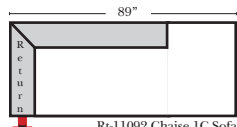

Rt-11092 Chaise 1C Sofa w/ Opposite Return