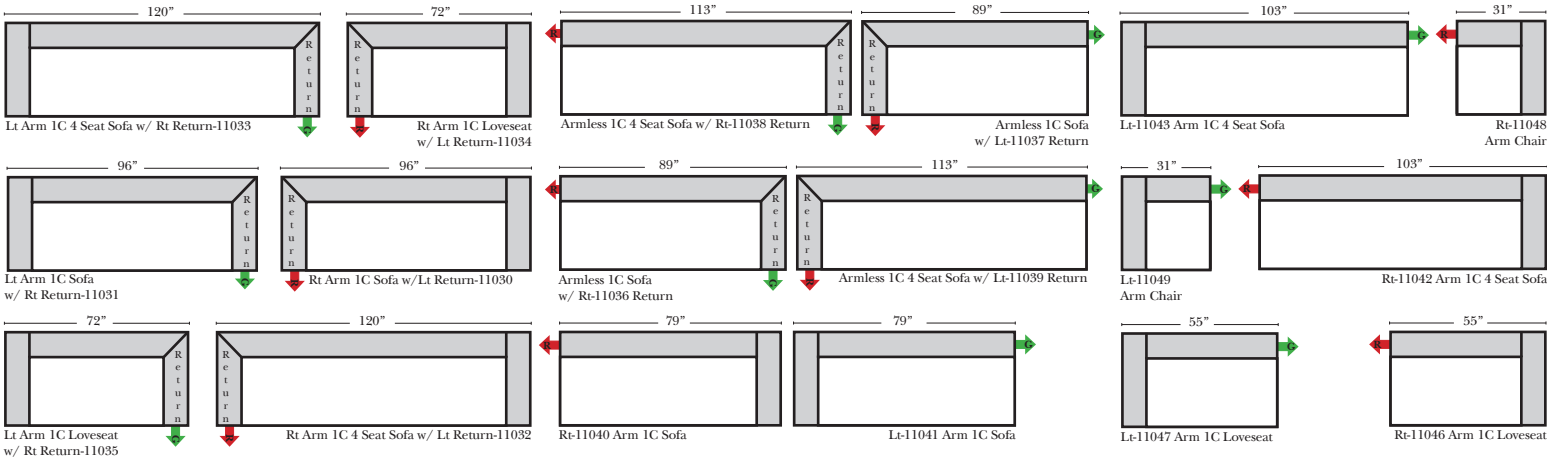

Note:

All Dimensions are approximate, if accuracy is crucial, please contact us for validation of the dimensions shown. However, a 1" to 2" variance can still apply due to foam and upholstery.