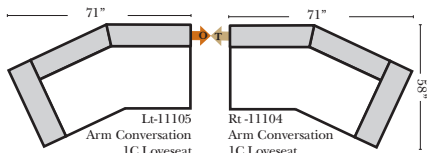

1C Conversation Sofa-11101

Lt-11105 Arm Conversation 1C Loveseat

Rt-11104 Arm Conversation 1C Loveseat

Storage Conversation Ottoman-20180

Sleepers

Put Green Arrows with Red Arrows to Create Sectional Groups
Put Blue Arrows with Yellow Arrows to Create Sectional Groups