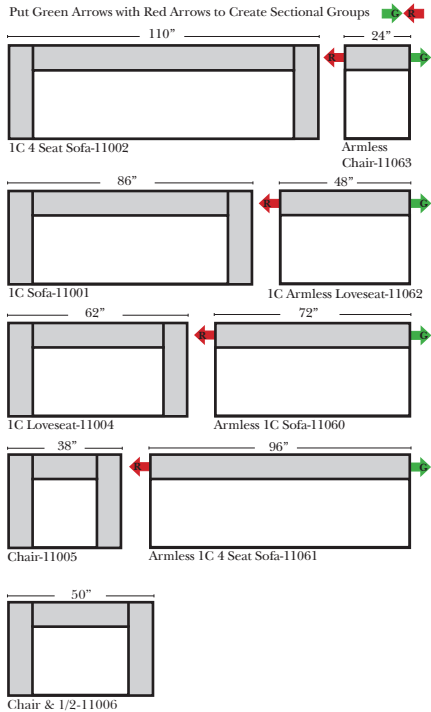

## Standard / Armless

## 2-Piece Curve Sectional / Ottomans

2-Piece Curve Sectional  
not available for this style

#### Note:

All Dimensions are approximate, if accuracy is crucial, please contact us for validation of the dimensions shown. However, a 1" to 2" variance can still apply due to foam and upholstery.