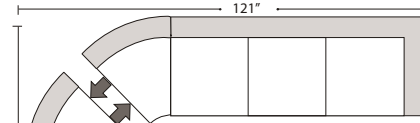

07/06/2012

Features

Standard:

- All Full or Top-Grain Leather
- All hardwood frames

Options:

- Down Seats & Down Backs (Additional Charges Apply)
- No. 33 Firm Seating

Sleeper Options:

- Queen Sleeper Option Available w/ Standard Mattress (Additional Charges Apply)
- Twin Sleeper Option Available w/ Standard Mattress (Additional Charges Apply)
- Deluxe Innerspring Mattress: Queen / Full / Twin (Additional Charges Apply)
- Air Dream Coil Mattress: Queen or Full Size Only (Additional Charges Apply)
- Hideaway Air Mattress: Queen Size Only (Additional Charges Apply)

Note: All sizes are approximate.

07/06/2012

Suggested Configurations

Left Arm Queen Sleeper

Right Arm Queen Sleeper

Left Arm Queen Sleeper w 1/2 Curve

Right Arm Queen Sleeper w 1/2 Curve

Right Arm Sofa w Lt Return + Left Arm Sofa

Right Arm Sofa w 1/2 Curve + Left Arm Sofa w 1/2 Curve

Right Arm Loveseat w 1/2 Curve + Left Arm Loveseat w 1/2 Curve

Right Arm 3 Seat Sofa w Lt Return + Armless Sofa + Left Arm Chaise

Left Conversation Loveseat + Armless Conversation Loveseat + Right Conversation Loveseat