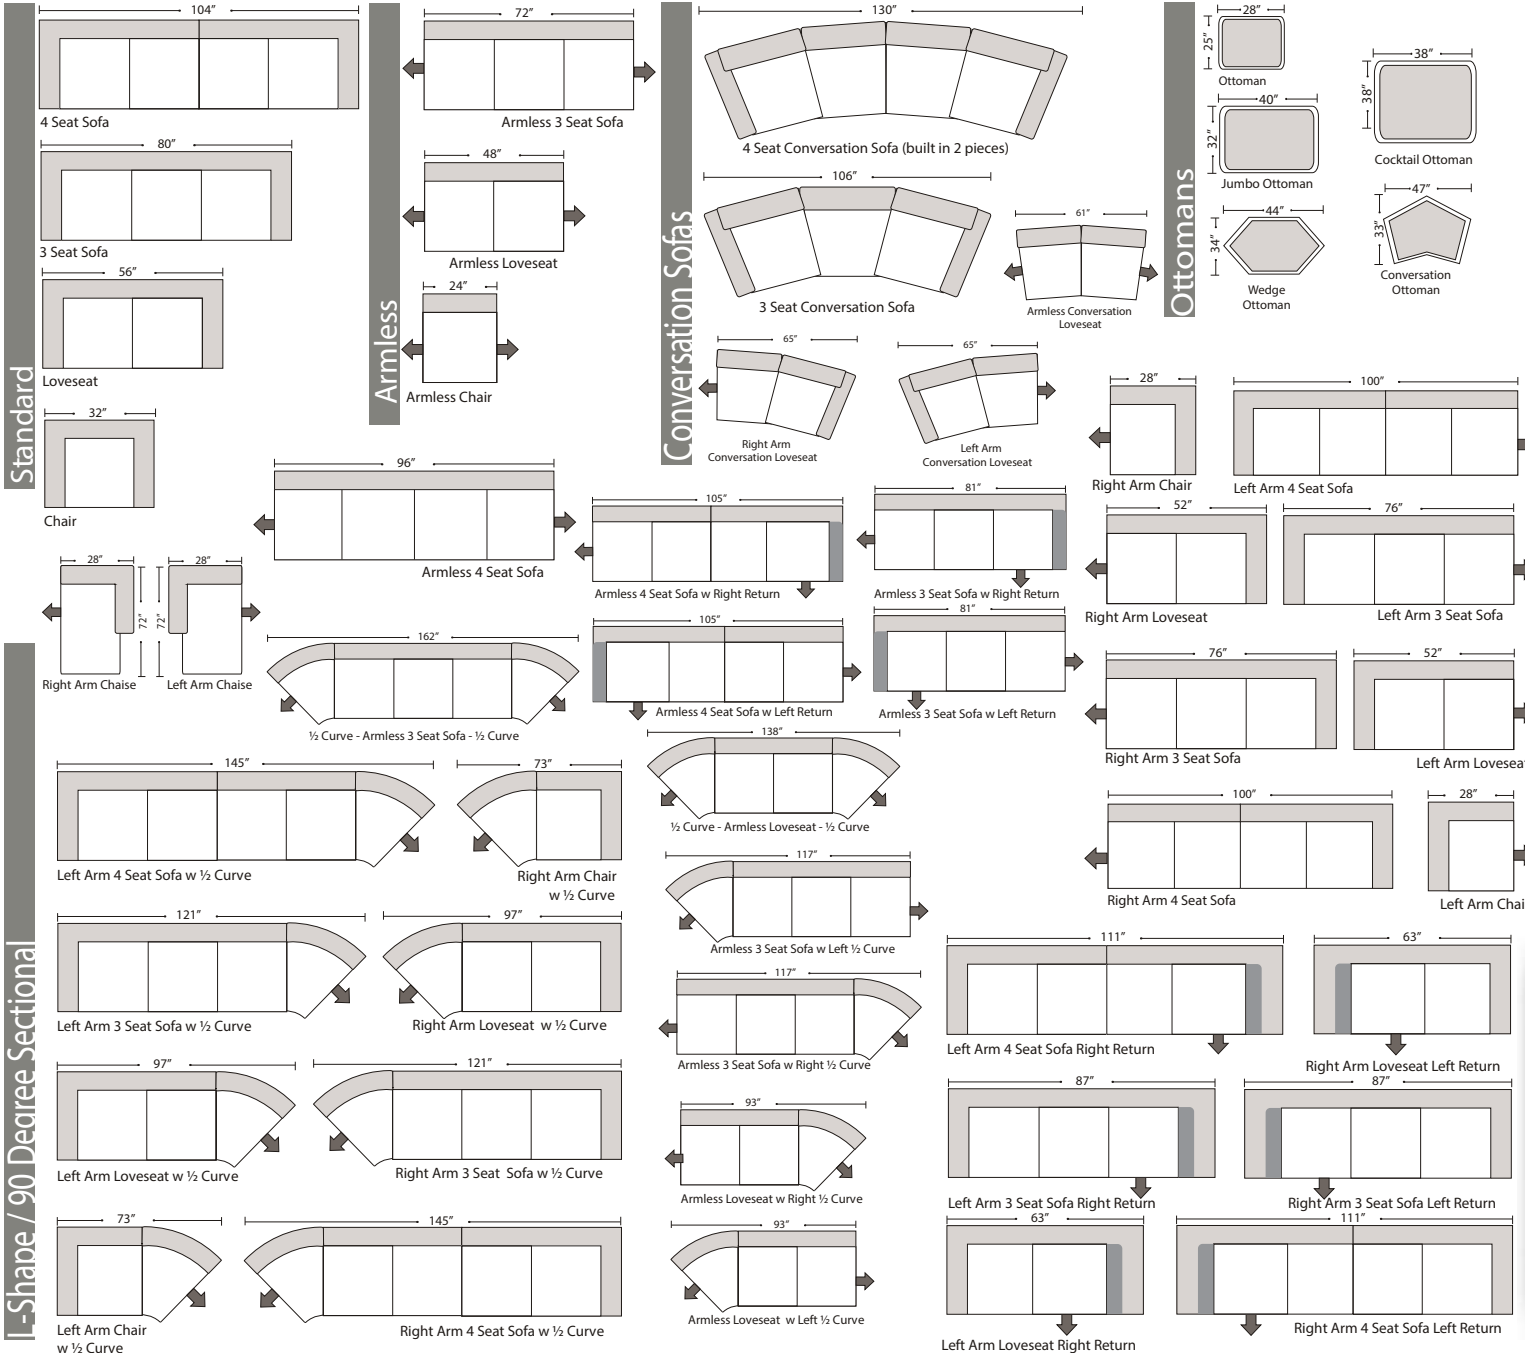

07/06/2012

Features

Standard:

- All Full or Top-Grain Leather
- All hardwood frames

Options:

- Down Seats & Down Backs (Additional Charges Apply)
- No. 33 Firm Seating

Sleeper Options:

- Queen Sleeper Option Available w/ Standard Mattress (Additional Charges Apply)
- Twin Sleeper Option Available w/ Standard Mattress (Additional Charges Apply)
- Deluxe Innerspring Mattress: Queen / Full / Twin (Additional Charges Apply)
- Air Dream Coil Mattress: Queen or Full Size Only (Additional Charges Apply)
- Hideaway Air Mattress: Queen Size Only (Additional Charges Apply)

Note: All sizes are approximate.

07/06/2012

Suggested Configurations

Left Arm Queen Sleeper

Right Arm Queen Sleeper

Left Arm Queen Sleeper w 1/2 Curve

Right Arm Queen Sleeper w 1/2 Curve

Right Arm Sofa w Lt Return + Left Arm Sofa

Right Arm Sofa w 1/2 Curve + Left Arm Sofa w 1/2 Curve

Right Arm Loveseat w 1/2 Curve + Left Arm Loveseat w 1/2 Curve

Right Arm 3 Seat Sofa w Lt Return + Armless Sofa + Left Arm Chaise

Left Conversation Loveseat + Armless Conversation Loveseat + Right Conversation Loveseat

Right Arm Loveseat w 1/2 Curve + Left Arm Sofa w 1/2 Curve

Right Arm Loveseat + Left Arm Loveseat w RT Return

Right Arm Loveseat w Lt Return + Left Arm Sofa

Right Arm Loveseat + Left Arm 3 Seat Sofa w Rt Return