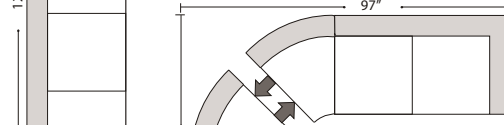

07/06/2012

Features

Standard:

- All Full or Top-Grain Leather
- All hardwood frames

Options:

- Down Seats & Down Backs (Additional Charges Apply)
- No. 33 Firm Seating

Sleeper Options:

- Queen Sleeper Option Available w/ Standard Mattress (Additional Charges Apply)
- Twin Sleeper Option Available w/ Standard Mattress (Additional Charges Apply)
- Deluxe Innerspring Mattress: Queen / Full / Twin (Additional Charges Apply)
- Air Dream Coil Mattress: Queen or Full Size Only (Additional Charges Apply)
- Hideaway Air Mattress: Queen Size Only (Additional Charges Apply)

Note: All sizes are approximate.

07/06/2012

Suggested Configurations

Left Arm Queen Sleeper

Right Arm Queen Sleeper

Left Arm Queen Sleeper w 1/2 Curve

Right Arm Queen Sleeper w 1/2 Curve

Right Arm Sofa w Lt Return + Left Arm Sofa

Right Arm Sofa w 1/2 Curve + Left Arm Sofa w 1/2 Curve

Right Arm Loveseat w 1/2 Curve + Left Arm Loveseat w 1/2 Curve

Right Arm 3 Seat Sofa w Lt Return + Armless Sofa + Left Arm Chaise

Left Conversation Loveseat + Armless Conversation Loveseat + Right Conversation Loveseat