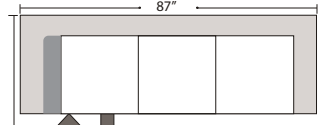

07/06/2012

Features

Standard:

- All Full or Top-Grain Leather
- All hardwood frames

Options:

- Down Seats & Down Backs (Additional Charges Apply)
- No. 33 Firm Seating

Sleeper Options:

- Queen Sleeper Option Available w/ Standard Mattress (Additional Charges Apply)
- Twin Sleeper Option Available w/ Standard Mattress (Additional Charges Apply)
- Deluxe Innerspring Mattress: Queen / Full / Twin (Additional Charges Apply)
- Air Dream Coil Mattress: Queen or Full Size Only (Additional Charges Apply)
- Hideaway Air Mattress: Queen Size Only (Additional Charges Apply)

Note: All sizes are approximate.

07/06/2012

Suggested Configurations

Left Arm Queen Sleeper

Right Arm Queen Sleeper

Left Arm Queen Sleeper w 1/2 Curve

Right Arm Queen Sleeper w 1/2 Curve

Right Arm Sofa w Lt Return + Left Arm Sofa

Right Arm Sofa w 1/2 Curve + Left Arm Sofa w 1/2 Curve

Right Arm Loveseat w 1/2 Curve + Left Arm Loveseat w 1/2 Curve

Right Arm 3 Seat Sofa w Lt Return + Armless Sofa + Left Arm Chaise

Left Conversation Loveseat + Armless Conversation Loveseat + Right Conversation Loveseat

Right Arm Loveseat w 1/2 Curve + Left Arm Sofa w 1/2 Curve

Right Arm Loveseat + Left Arm Loveseat w RT Return

Right Arm Loveseat w Lt Return + Left Arm Sofa

Right Arm Loveseat + Left Arm 3 Seat Sofa w Rt Return