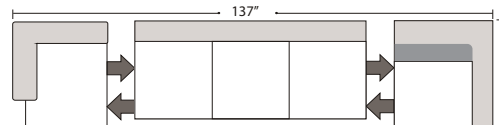

07/06/2012

Features

Standard:

- All Full or Top-Grain Leather
- All hardwood frames

Options:

- Down Seats & Down Backs (Additional Charges Apply)
- No. 33 Firm Seating

Sleeper Options:

- Queen Sleeper Option Available w/ Standard Mattress (Additional Charges Apply)
- Twin Sleeper Option Available w/ Standard Mattress (Additional Charges Apply)
- Deluxe Innerspring Mattress: Queen / Full / Twin (Additional Charges Apply)
- Air Dream Coil Mattress: Queen or Full Size Only (Additional Charges Apply)
- Hideaway Air Mattress: Queen Size Only (Additional Charges Apply)

Note: All sizes are approximate.

07/06/2012

Suggested Configurations

Left Arm Queen Sleeper

Right Arm Queen Sleeper

Left Arm Queen Sleeper w 1/2 Curve

Right Arm Queen Sleeper w 1/2 Curve

Right Arm Sofa w Lt Return + Left Arm Sofa

Right Arm Sofa w 1/2 Curve + Left Arm Sofa w 1/2 Curve

Right Arm Loveseat w 1/2 Curve + Left Arm Loveseat w 1/2 Curve

Right Arm 3 Seat Sofa w Lt Return + Armless Sofa + Left Arm Chaise

Left Conversation Loveseat + Armless Conversation Loveseat + Right Conversation Loveseat

Right Arm Loveseat w 1/2 Curve + Left Arm Sofa w 1/2 Curve

Right Arm Loveseat + Left Arm Loveseat w RT Return

Right Arm Loveseat w Lt Return + Left Arm Sofa

Right Arm Loveseat + Left Arm 3 Seat Sofa w Rt Return