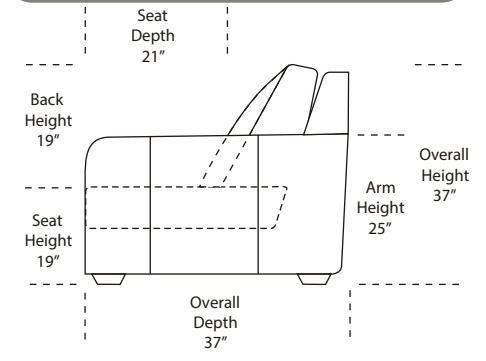

07/06/2012

Features

Standard:

- All Full or Top-Grain Leather
- All hardwood frames

Options:

- Down Seats & Down Backs (Additional Charges Apply)
- No. 33 Firm Seating

Sleeper Options:

- Queen Sleeper Option Available w/ Standard Mattress (Additional Charges Apply)
- Twin Sleeper Option Available w/ Standard Mattress (Additional Charges Apply)
- Deluxe Innerspring Mattress: Queen / Full / Twin (Additional Charges Apply)
- Air Dream Coil Mattress: Queen or Full Size Only (Additional Charges Apply)
- Hideaway Air Mattress: Queen Size Only (Additional Charges Apply)

Note: All sizes are approximate.

07/06/2012

Suggested Configurations

Left Arm Queen Sleeper

Right Arm Queen Sleeper

Left Arm Queen Sleeper w 1/2 Curve

Right Arm Queen Sleeper w 1/2 Curve

Right Arm Sofa w Lt Return + Left Arm Sofa

Right Arm Sofa w 1/2 Curve + Left Arm Sofa w 1/2 Curve

Right Arm Loveseat w 1/2 Curve + Left Arm Loveseat w 1/2 Curve

Right Arm 3 Seat Sofa w Lt Return + Armless Sofa + Left Arm Chaise

Left Conversation Loveseat + Armless Conversation Loveseat + Right Conversation Loveseat

Right Arm Loveseat w 1/2 Curve + Left Arm Sofa w 1/2 Curve

Right Arm Loveseat + Left Arm Loveseat w RT Return

Right Arm Loveseat w Lt Return + Left Arm Sofa

Right Arm Loveseat + Left Arm 3 Seat Sofa w Rt Return