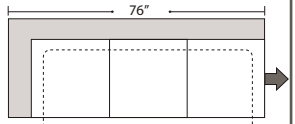

07/06/2012

Features

Standard:

- All Full or Top-Grain Leather
- All hardwood frames

Options:

- Down Seats & Down Backs (Additional Charges Apply)
- No. 33 Firm Seating

Sleeper Options:

- Queen Sleeper Option Available w/ Standard Mattress (Additional Charges Apply)
- Twin Sleeper Option Available w/ Standard Mattress (Additional Charges Apply)
- Deluxe Innerspring Mattress: Queen / Full / Twin (Additional Charges Apply)
- Air Dream Coil Mattress: Queen or Full Size Only (Additional Charges Apply)
- Hideaway Air Mattress: Queen Size Only (Additional Charges Apply)

Note: All sizes are approximate.

07/06/2012

Suggested Configurations

Left Arm Queen Sleeper

Right Arm Queen Sleeper

Left Arm Queen Sleeper w 1/2 Curve

Right Arm Queen Sleeper w 1/2 Curve

Right Arm Sofa w Lt Return + Left Arm Sofa

Right Arm Sofa w 1/2 Curve + Left Arm Sofa w 1/2 Curve

Right Arm Loveseat w 1/2 Curve + Left Arm Loveseat w 1/2 Curve

Right Arm 3 Seat Sofa w Lt Return + Armless Sofa + Left Arm Chaise

Left Conversation Loveseat + Armless Conversation Loveseat + Right Conversation Loveseat

Right Arm Loveseat w 1/2 Curve + Left Arm Sofa w 1/2 Curve

Right Arm Loveseat + Left Arm Loveseat w RT Return

Right Arm Loveseat w Lt Return + Left Arm Sofa

Right Arm Loveseat + Left Arm 3 Seat Sofa w Rt Return