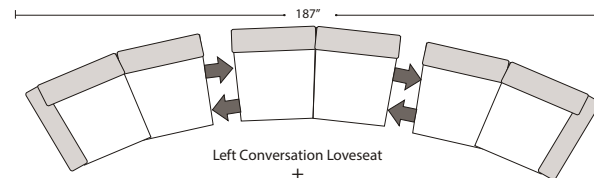

07/06/2012

Features

Standard:

- All Full or Top-Grain Leather
- All hardwood frames

Options:

- Down Seats & Down Backs (Additional Charges Apply)
- No. 33 Firm Seating

Sleeper Options:

- Queen Sleeper Option Available w/ Standard Mattress (Additional Charges Apply)
- Twin Sleeper Option Available w/ Standard Mattress (Additional Charges Apply)
- Deluxe Innerspring Mattress: Queen / Full / Twin (Additional Charges Apply)
- Air Dream Coil Mattress: Queen or Full Size Only (Additional Charges Apply)
- Hideaway Air Mattress: Queen Size Only (Additional Charges Apply)

Note: All sizes are approximate.

07/06/2012

Suggested Configurations

Left Arm Queen Sleeper

Right Arm Queen Sleeper

Left Arm Queen Sleeper w 1/2 Curve

Right Arm Queen Sleeper w 1/2 Curve

Right Arm Sofa w Lt Return + Left Arm Sofa

Right Arm Sofa w 1/2 Curve + Left Arm Sofa w 1/2 Curve

Right Arm Loveseat w 1/2 Curve + Left Arm Loveseat w 1/2 Curve

Right Arm 3 Seat Sofa w Lt Return + Armless Sofa + Left Arm Chaise

Left Conversation Loveseat + Armless Conversation Loveseat + Right Conversation Loveseat

Right Arm Loveseat w 1/2 Curve + Left Arm Sofa w 1/2 Curve

Right Arm Loveseat + Left Arm Loveseat w RT Return

Right Arm Loveseat w Lt Return + Left Arm Sofa

Right Arm Loveseat + Left Arm 3 Seat Sofa w Rt Return