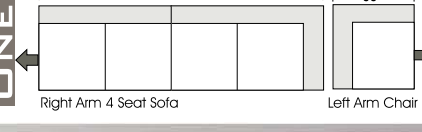

1/2 CURVE

Note: All sizes are approximate.