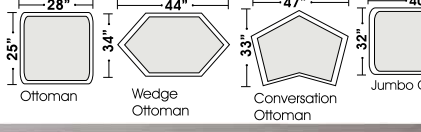

1/2 CURVE

Note: All sizes are approximate.