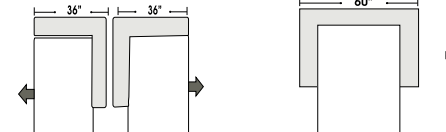

07/06/2012

Features

Standard:

- All Full or Top-Grain Leather
- All hardwood frames

Options:

- Down Seats (Additional Charges Apply)
- Down Backs (Additional Charges Apply)

Sleeper Options:

Special orders shipped within 4-6 weeks

STANDARD