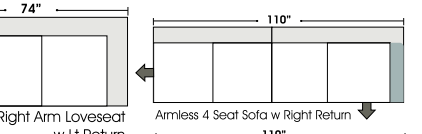

07/06/2012

Features

Standard:

- All Full or Top-Grain Leather
- All hardwood frames

Options:

- Down Seats (Additional Charges Apply)
- Down Backs (Additional Charges Apply)

Sleeper Options:

Special orders shipped within 4-6 weeks

STANDARD