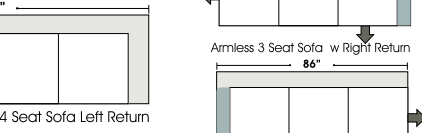

07/06/2012

Features

Standard:

- All Full or Top-Grain Leather
- All hardwood frames

Options:

- Down Seats (Additional Charges Apply)
- Down Backs (Additional Charges Apply)

Sleeper Options:

Special orders shipped within 4-6 weeks

STANDARD