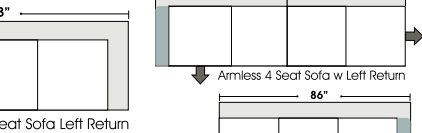

07/06/2012

Features

Standard:

- All Full or Top-Grain Leather
- All hardwood frames

Options:

- Down Seats (Additional Charges Apply)
- Down Backs (Additional Charges Apply)

Sleeper Options:

Special orders shipped within 4-6 weeks

STANDARD