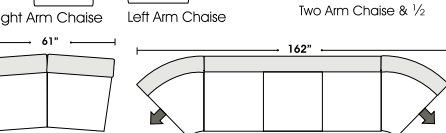

07/06/2012

Features

Standard:

- All Full or Top-Grain Leather
- All hardwood frames

Options:

- Down Seats (Additional Charges Apply)
- Down Backs (Additional Charges Apply)

Sleeper Options:

Special orders shipped within 4-6 weeks

STANDARD