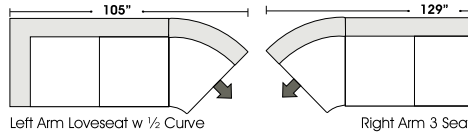

1/2 CURVE

Note: All sizes are approximate.