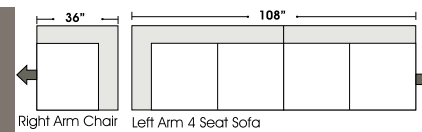

1/2 CURVE

Note: All sizes are approximate.