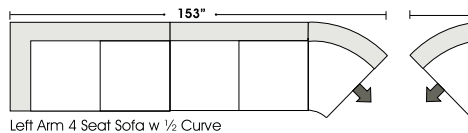

1/2 CURVE

Note: All sizes are approximate.