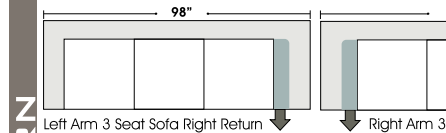

07/06/2012

Features

Standard:

- All Full or Top-Grain Leather
- All hardwood frames

Options:

- Down Seats (Additional Charges Apply)
- Down Backs (Additional Charges Apply)

Sleeper Options:

Special orders shipped within 4-6 weeks

STANDARD