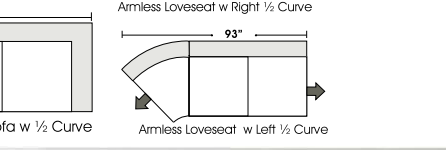

1/2 CURVE

Note: All sizes are approximate.