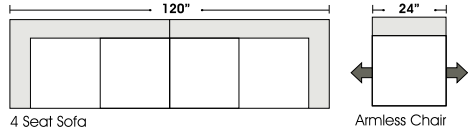

07/06/2012

Features

Standard:

- All Full or Top-Grain Leather
- All hardwood frames

Options:

- Down Seats (Additional Charges Apply)
- Down Backs (Additional Charges Apply)

Sleeper Options:

Special orders shipped within 4-6 weeks

STANDARD