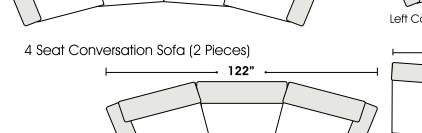

07/06/2012

Features

Standard:

- All Full or Top-Grain Leather
- All hardwood frames

Options:

- Down Seats (Additional Charges Apply)
- Down Backs (Additional Charges Apply)

Sleeper Options:

Special orders shipped within 4-6 weeks

STANDARD