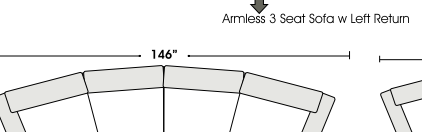

07/06/2012

Features

Standard:

- All Full or Top-Grain Leather
- All hardwood frames

Options:

- Down Seats (Additional Charges Apply)
- Down Backs (Additional Charges Apply)

Sleeper Options:

Special orders shipped within 4-6 weeks

STANDARD