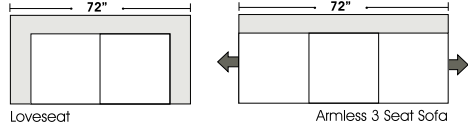

07/06/2012

Features

Standard:

- All Full or Top-Grain Leather
- All hardwood frames

Options:

- Down Seats (Additional Charges Apply)
- Down Backs (Additional Charges Apply)

Sleeper Options:

Special orders shipped within 4-6 weeks

STANDARD