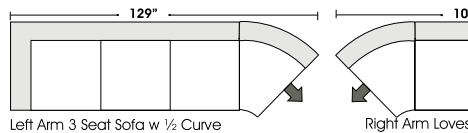

1/2 CURVE

Note: All sizes are approximate.