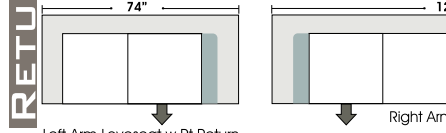

07/06/2012

Features

Standard:

- All Full or Top-Grain Leather
- All hardwood frames

Options:

- Down Seats (Additional Charges Apply)
- Down Backs (Additional Charges Apply)

Sleeper Options:

Special orders shipped within 4-6 weeks

STANDARD