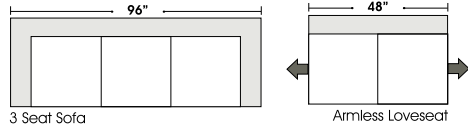

07/06/2012

Features

Standard:

- All Full or Top-Grain Leather
- All hardwood frames

Options:

- Down Seats (Additional Charges Apply)
- Down Backs (Additional Charges Apply)

Sleeper Options:

Special orders shipped within 4-6 weeks

STANDARD