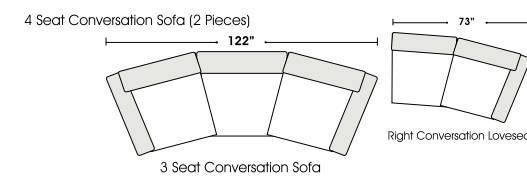

07/06/2012

Features

Standard:

- All Full or Top-Grain Leather
- All hardwood frames

Options:

- Down Seats (Additional Charges Apply)
- Down Backs (Additional Charges Apply)

Sleeper Options:

Special orders shipped within 4-6 weeks

STANDARD