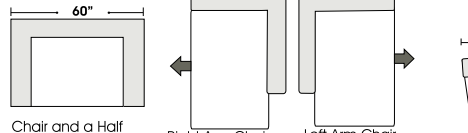

07/06/2012

Features

Standard:

- All Full or Top-Grain Leather
- All hardwood frames

Options:

- Down Seats (Additional Charges Apply)
- Down Backs (Additional Charges Apply)

Sleeper Options:

Special orders shipped within 4-6 weeks

STANDARD