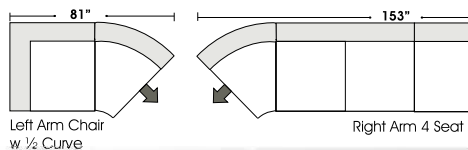

1/2 CURVE

Note: All sizes are approximate.