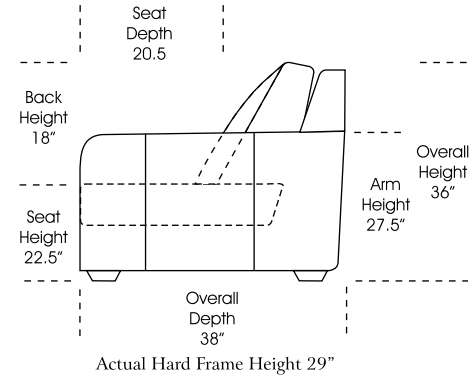

1/2 CURVE

Note: All sizes are approximate.