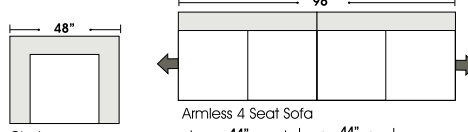

07/06/2012

Features

Standard:

- All Full or Top-Grain Leather
- All hardwood frames

Options:

- Down Seats (Additional Charges Apply)
- Down Backs (Additional Charges Apply)

Sleeper Options:

Special orders shipped within 4-6 weeks

STANDARD