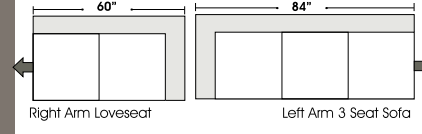

1/2 CURVE

Note: All sizes are approximate.