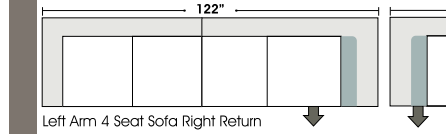

07/06/2012

Features

Standard:

- All Full or Top-Grain Leather
- All hardwood frames

Options:

- Down Seats (Additional Charges Apply)
- Down Backs (Additional Charges Apply)

Sleeper Options:

Special orders shipped within 4-6 weeks

STANDARD