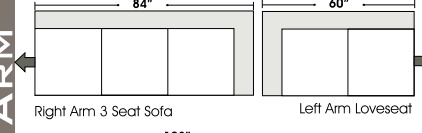

1/2 CURVE

Note: All sizes are approximate.