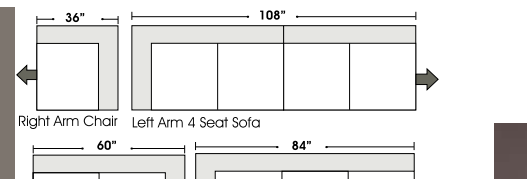

07/06/2012

Features

Standard:

- All Full or Top-Grain Leather
- All hardwood frames

Options:

- Down Seats (Additional Charges Apply)
- Down Backs (Additional Charges Apply)

Sleeper Options:

Special orders shipped within 4-6 weeks

STANDARD