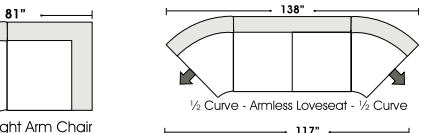

1/2 CURVE

Note: All sizes are approximate.