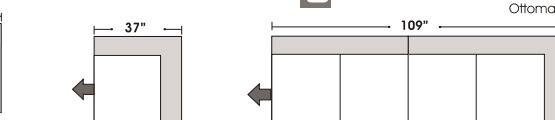

Curve

Armless 4 Seat Sofa w Right Return

Armless 4 Seat Sofa w Left Return

Armless 3 Seat Sofa w Right Return

Armless 3 Seat Sofa w Left Return

Right Arm Chair Right Arm 4 Seat Sofa

Right Arm Loveseat Right Arm 3 Seat Sofa

Options:

- Down Seats & Down Backs (Additional Charges Apply)
- No. 33 Firm Seating

Sleeper Options:

- Queen Sleeper Option Available w/ Standard Mattress (Additional Charges Apply)
- Twin Sleeper Option Available w/ Standard Mattress (Additional Charges Apply)
- Deluxe Innerspring Mattress: Queen / Full / Twin (Additional Charges Apply)
- Air Dream Coil Mattress: Queen or Full Size Only (Additional Charges Apply)
- Hideaway Air Mattress: Queen Size Only (Additional Charges Apply)