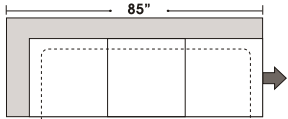

Options:

- Down Seats & Down Backs (Additional Charges Apply)
- No. 33 Firm Seating

Sleeper Options:

- Queen Sleeper Option Available w/ Standard Mattress (Additional Charges Apply)
- Twin Sleeper Option Available w/ Standard Mattress (Additional Charges Apply)
- Deluxe Innerspring Mattress: Queen / Full / Twin (Additional Charges Apply)
- Air Dream Coil Mattress: Queen or Full Size Only (Additional Charges Apply)
- Hideaway Air Mattress: Queen Size Only (Additional Charges Apply)

Note: All sizes are approximate.

Suggested Configurations

3 Seat Sofa Queen Sleeper

Left Arm 3 Seat Sofa Queen Sleeper

Right Arm 3 Seat Sofa Queen Sleeper

SLEEPERS