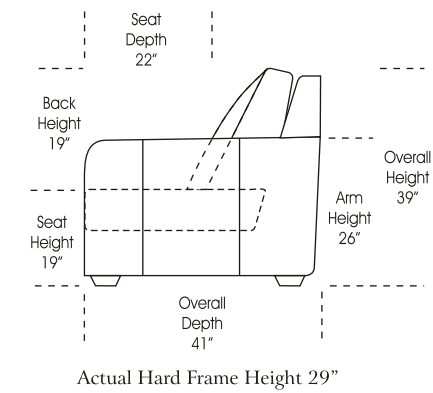

Options:

- Down Seats & Down Backs (Additional Charges Apply)
- No. 33 Firm Seating

Sleeper Options:

- Queen Sleeper Option Available w/ Standard Mattress (Additional Charges Apply)
- Twin Sleeper Option Available w/ Standard Mattress (Additional Charges Apply)
- Deluxe Innerspring Mattress: Queen / Full / Twin (Additional Charges Apply)
- Air Dream Coil Mattress: Queen or Full Size Only (Additional Charges Apply)
- Hideaway Air Mattress: Queen Size Only (Additional Charges Apply)