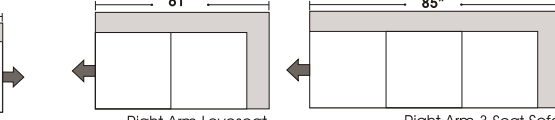

Curve

Armless 4 Seat Sofa w Right Return

Armless 4 Seat Sofa w Left Return

Armless 3 Seat Sofa w Right Return

Armless 3 Seat Sofa w Left Return

Right Arm Chair Right Arm 4 Seat Sofa

Right Arm Loveseat Right Arm 3 Seat Sofa

Options:

- Down Seats & Down Backs (Additional Charges Apply)
- No. 33 Firm Seating

Sleeper Options:

- Queen Sleeper Option Available w/ Standard Mattress (Additional Charges Apply)
- Twin Sleeper Option Available w/ Standard Mattress (Additional Charges Apply)
- Deluxe Innerspring Mattress: Queen / Full / Twin (Additional Charges Apply)
- Air Dream Coil Mattress: Queen or Full Size Only (Additional Charges Apply)
- Hideaway Air Mattress: Queen Size Only (Additional Charges Apply)