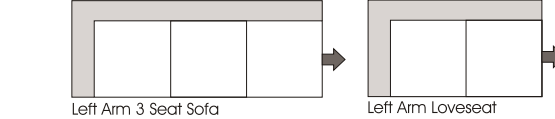

Left Arm 4 Seat Sofa w Right Return Right Arm Loveseat w Left Return

Left Arm 3 Seat Sofa w Right Return Right Arm 3 Seat Sofa w Left Return

Left Arm Loveseat w Right Return Right Arm 4 Seat Sofa w Left Return

Curve

Armless 4 Seat Sofa w Right Return

Armless 4 Seat Sofa w Left Return

Armless 3 Seat Sofa w Right Return

Armless 3 Seat Sofa w Left Return

Right Arm Chair Right Arm 4 Seat Sofa

Right Arm Loveseat Right Arm 3 Seat Sofa

Options:

- Down Seats & Down Backs (Additional Charges Apply)
- No. 33 Firm Seating

Sleeper Options:

- Queen Sleeper Option Available w/ Standard Mattress (Additional Charges Apply)
- Twin Sleeper Option Available w/ Standard Mattress (Additional Charges Apply)
- Deluxe Innerspring Mattress: Queen / Full / Twin (Additional Charges Apply)
- Air Dream Coil Mattress: Queen or Full Size Only (Additional Charges Apply)
- Hideaway Air Mattress: Queen Size Only (Additional Charges Apply)