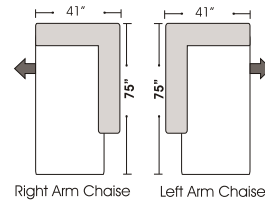

4 Seat Conversation Sofa
(Built in 2 Pieces)

OTTOMAN

Ottoman

Cocktail Ottoman

Jumbo Ottoman

Conversation Ottoman

Right Arm Chaise Left Arm Chaise

L-SHAPE / 90 DEGREE SECTIONAL

Left Arm 4 Seat Sofa w Right Return Right Arm Loveseat w Left Return

Left Arm 3 Seat Sofa w Right Return Right Arm 3 Seat Sofa w Left Return

Left Arm Loveseat w Right Return Right Arm 4 Seat Sofa w Left Return