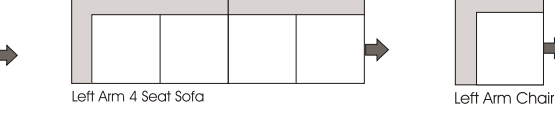

Left Arm 4 Seat Sofa Left Arm Chair

Features ✓ Special orders shipped within 4-6 weeks

Standard:

- All Full or Top-Grain Leather
- Available in Luxury Fabrics
- All hardwood frames

Options:

- Down Seats & Down Backs (Additional Charges Apply)
- No. 33 Firm Seating

Sleeper Options:

- Queen Sleeper Option Available w/ Standard Mattress (Additional Charges Apply)
- Twin Sleeper Option Available w/ Standard Mattress (Additional Charges Apply)
- Deluxe Innerspring Mattress: Queen / Full / Twin (Additional Charges Apply)
- Air Dream Coil Mattress: Queen or Full Size Only (Additional Charges Apply)
- Hideaway Air Mattress: Queen Size Only (Additional Charges Apply)