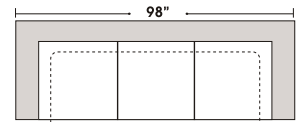

Options:

- Down Seats & Down Backs (Additional Charges Apply)
- No. 33 Firm Seating

Sleeper Options:

- Queen Sleeper Option Available w/ Standard Mattress (Additional Charges Apply)
- Twin Sleeper Option Available w/ Standard Mattress (Additional Charges Apply)
- Deluxe Innerspring Mattress: Queen / Full / Twin (Additional Charges Apply)
- Air Dream Coil Mattress: Queen or Full Size Only (Additional Charges Apply)
- Hideaway Air Mattress: Queen Size Only (Additional Charges Apply)

Note: All sizes are approximate.

Suggested Configurations

3 Seat Sofa Queen Sleeper

Left Arm 3 Seat Sofa Queen Sleeper

Right Arm 3 Seat Sofa Queen Sleeper

SLEEPERS