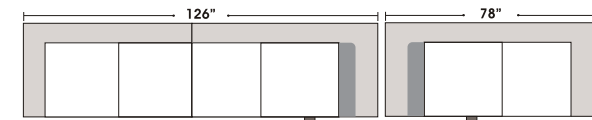

4 Seat Conversation Sofa
(Built in 2 Pieces)

OTTOMAN

Ottoman

Cocktail Ottoman

Jumbo Ottoman

Conversation Ottoman

Right Arm Chaise Left Arm Chaise

L-SHAPE / 90 DEGREE SECTIONAL

Left Arm 4 Seat Sofa w Right Return Right Arm Loveseat w Left Return

Left Arm 3 Seat Sofa w Right Return Right Arm 3 Seat Sofa w Left Return

Left Arm Loveseat w Right Return Right Arm 4 Seat Sofa w Left Return