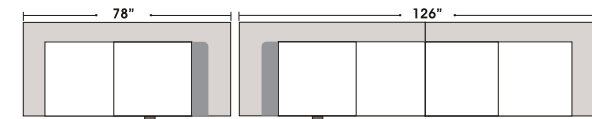

4 Seat Conversation Sofa
(Built in 2 Pieces)

OTTOMAN

Ottoman

Cocktail Ottoman

Jumbo Ottoman

Conversation Ottoman

Right Arm Chaise Left Arm Chaise

L-SHAPE / 90 DEGREE SECTIONAL

Left Arm 4 Seat Sofa w Right Return Right Arm Loveseat w Left Return

Left Arm 3 Seat Sofa w Right Return Right Arm 3 Seat Sofa w Left Return

Left Arm Loveseat w Right Return Right Arm 4 Seat Sofa w Left Return