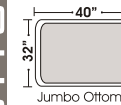

4 Seat Conversation Sofa
(Built in 2 Pieces)

OTTOMAN

Ottoman

Cocktail Ottoman

Jumbo Ottoman

Conversation Ottoman

Right Arm Chaise Left Arm Chaise

L-SHAPE / 90 DEGREE SECTIONAL