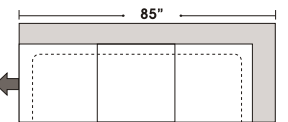

Options:

- Down Seats & Down Backs (Additional Charges Apply)
- No. 33 Firm Seating

Sleeper Options:

- Queen Sleeper Option Available w/ Standard Mattress (Additional Charges Apply)
- Twin Sleeper Option Available w/ Standard Mattress (Additional Charges Apply)
- Deluxe Innerspring Mattress: Queen / Full / Twin (Additional Charges Apply)
- Air Dream Coil Mattress: Queen or Full Size Only (Additional Charges Apply)
- Hideaway Air Mattress: Queen Size Only (Additional Charges Apply)

Note: All sizes are approximate.

Suggested Configurations

3 Seat Sofa Queen Sleeper

Left Arm 3 Seat Sofa Queen Sleeper

Right Arm 3 Seat Sofa Queen Sleeper

SLEEPERS