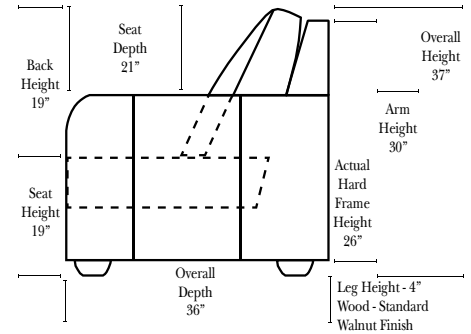

Suggested Configurations

Put Green Arrows with Red Arrows to mix with some of the L-Shaped pieces.

The Suggested Configurations below are only a sample of what the imagination can create, please enjoy creating the configuration that fits your lifestyle, using the ideas below and from the items on the opposite page.

Specifications & Options

Standard:

- Available in Full & Top Grain Leathers
- All Hardwood Frames
- Leg Color - Walnut

Options Available with No Additional Charge:

- Change Leg Color to: Cherry, Chocolate, Espresso, Honey Oak, & Shadow
- No. 33 Firm Foam

Options that have Additional Charges:

- Hideaway Air Mattress (Shipped Separately): Queen Only