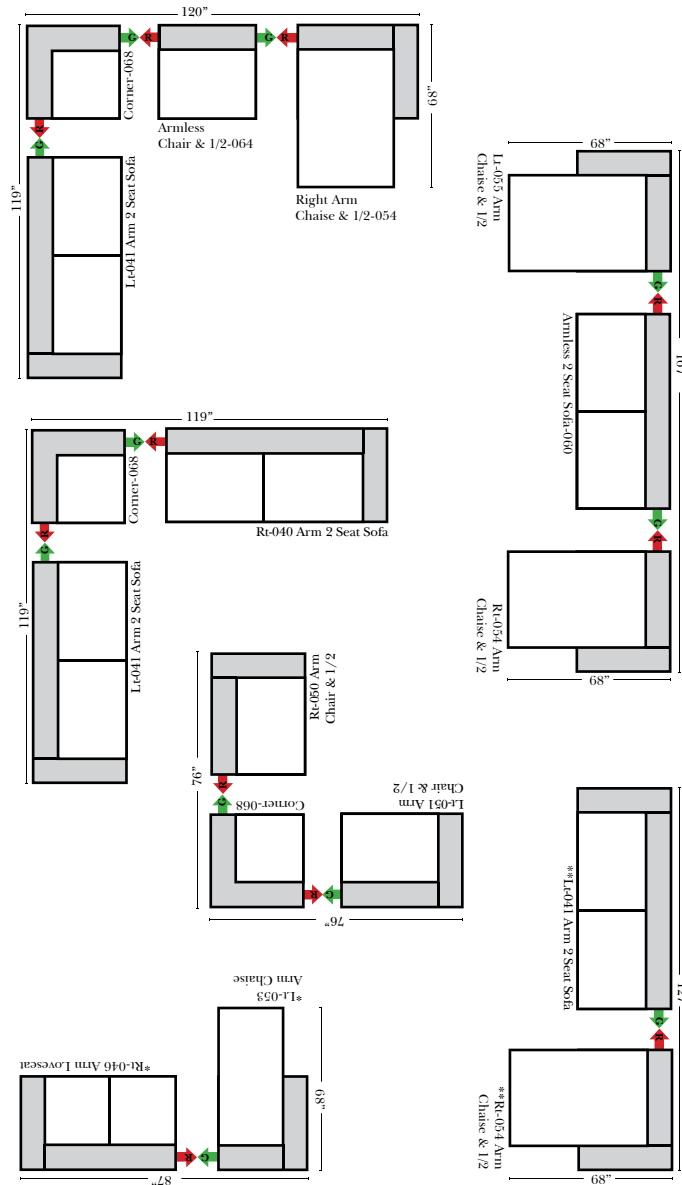

Standard & Armless - Ottomans

L-Shape / 90 Degree Sectional

Put Green Arrows with Red Arrows to Create Sectional Groups

Suggested Configurations

Put Green Arrows with Red Arrows to mix with some of the L-Shaped pieces.

The Suggested Configurations below are only a sample of what the imagination can create, please enjoy creating the configuration that fits your lifestyle, using the ideas below and from the items on the opposite page.

Options that have Additional Charges:

- Hideaway Air Mattress (Shipped Separately): Queen Only

Sleeper Options : N/A on this style

Note:

All Dimensions are approximate, if accuracy is crucial, please contact us for validation of the dimensions shown. However, a 1" to 2" variance can still apply due to foam and upholstery.