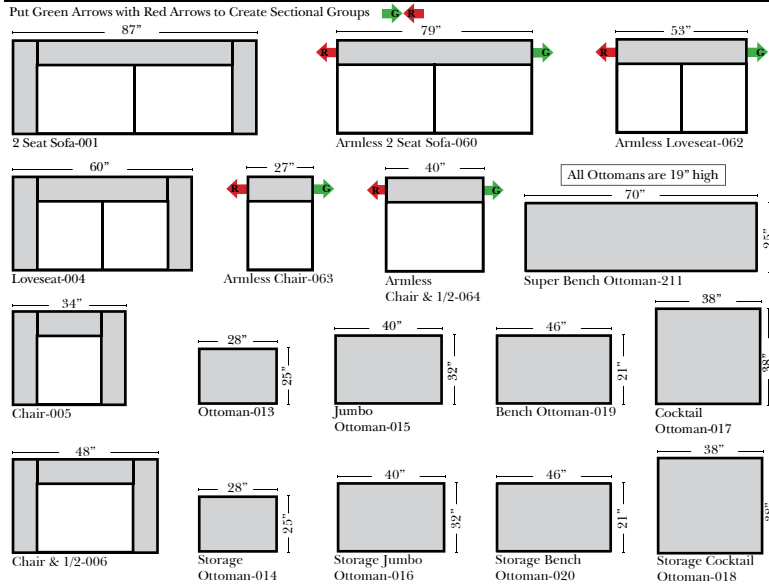

Standard & Armless - Ottomans

L-Shape / 90 Degree Sectional

Put Green Arrows with Red Arrows to Create Sectional Groups

Suggested Configurations

Put Green Arrows with Red Arrows to mix with some of the L-Shaped pieces.

The Suggested Configurations below are only a sample of what the imagination can create, please enjoy creating the configuration that fits your lifestyle, using the ideas below and from the items on the opposite page.

Specifications & Options

Standard:

- Available in Full & Top Grain Leathers
- All Hardwood Frames
- Leg Color - Walnut

Options Available with No Additional Charge:

- Change Leg Color to: Cherry, Chocolate, Espresso, Honey Oak, & Shadow
- No. 33 Firm Foam