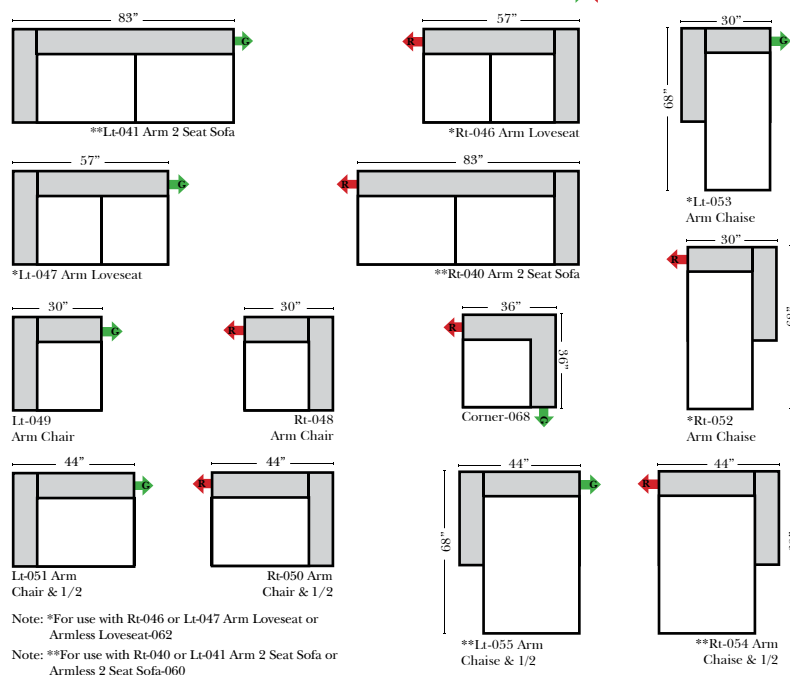

Standard & Armless - Ottomans

L-Shape / 90 Degree Sectional

Put Green Arrows with Red Arrows to Create Sectional Groups

Suggested Configurations

Put Green Arrows with Red Arrows to mix with some of the L-Shaped pieces.

The Suggested Configurations below are only a sample of what the imagination can create, please enjoy creating the configuration that fits your lifestyle, using the ideas below and from the items on the opposite page.