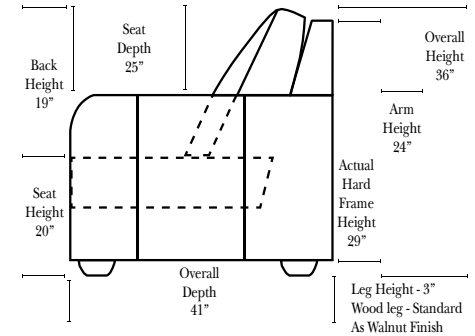

Specifications & Options

Standard:

- Available in Full & Top Grain Leathers
- Available in Luxury Fabrics
- All Hardwood Frames
- Nail Heads - Large & Small Antique
- Leg Color - Walnut

Options Available with No Additional Charge:

- Change Leg Color to: Cherry, Chocolate, Espresso, Honey Oak, & Shadow
- No. 33 Firm Foam

Options that have Additional Charges:

- Add Down Seats & Backs

Sleeper Options: (All the below options are at additional charges)

- Queen Sleeper available w/Standard Mattress
- Twin Sleeper available w/Standard Mattress
- Deluxe Innerspring Mattress: Queen / Twin
- Air Dream Coil Mattress: Queen Only - (No Twin)
- Hideaway Air Mattress: Queen Only (Shipped in a Separate Box)

L-Shape / 90 Degree Sectional

(All 4 seat items ship as one piece if stationary, two pieces if motion installed)

Put Green Arrows with Red Arrows to Create Sectional Groups