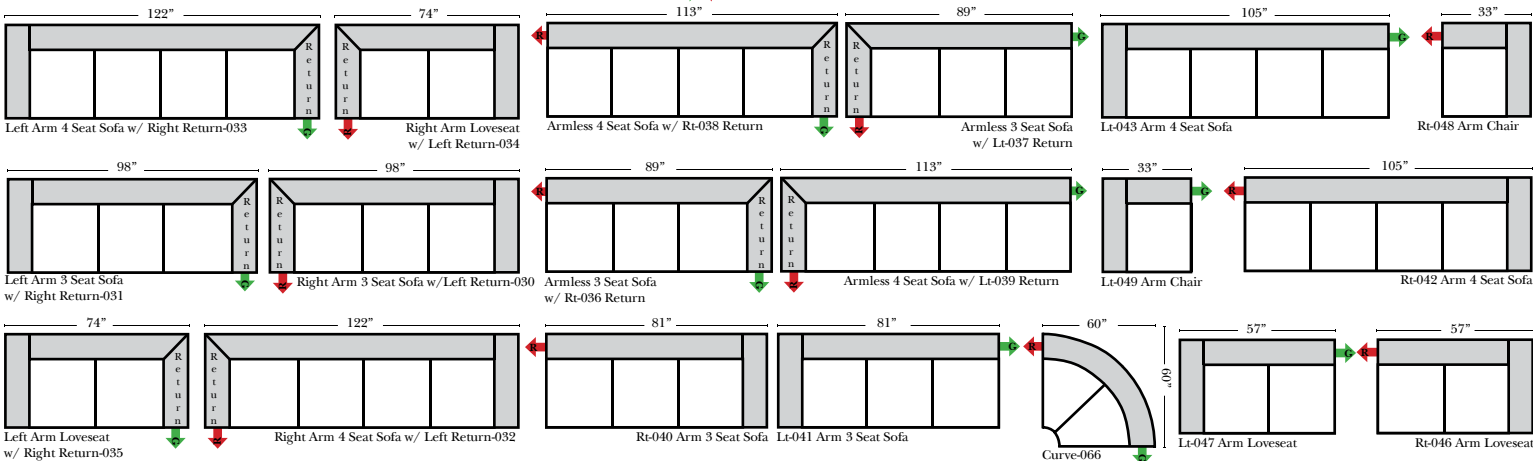

- Queen Sleeper available w/Standard Mattress
- Twin Sleeper available w/Standard Mattress
- Deluxe Innerspring Mattress: Queen / Twin
- Air Dream Coil Mattress: Queen Only - (No Twin)
- Hideaway Air Mattress: Queen Only (Shipped in a Separate Box)

L-Shape / 90 Degree Sectional

(All 4 seat items ship as one piece if stationary, two pieces if motion installed)

Put Green Arrows with Red Arrows to Create Sectional Groups

Note:

All Dimensions are approximate, if accuracy is crucial, please contact us for validation of the dimensions shown. However, a 1" to 2" variance can still apply due to foam and upholstery.