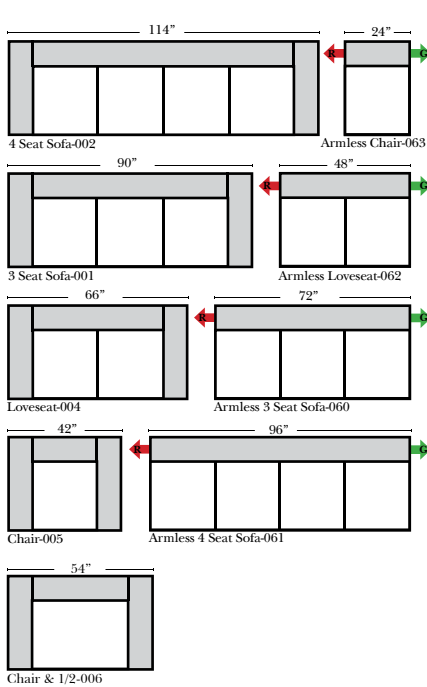

Standard & Ottomans

Put Green Arrows with Red Arrows to Create Sectional Groups

2 Piece Curve Sectionals
 for this style not available
 at this time

Specifications & Options

Standard:

- Available in Full & Top Grain Leathers
- Available in Luxury Fabrics
- All Hardwood Frames
- Nail Heads - Large & Small Antique
- Leg Color - Walnut

- Queen Sleeper available w/Standard Mattress
- Twin Sleeper available w/Standard Mattress
- Deluxe Innerspring Mattress: Queen / Twin
- Air Dream Coil Mattress: Queen Only - (No Twin)
- Hideaway Air Mattress: Queen Only (Shipped in a Separate Box)

L-Shape / 90 Degree Sectional

(All 4 seat items ship as one piece if stationary, two pieces if motion installed)

Put Green Arrows with Red Arrows to Create Sectional Groups

Note:

All Dimensions are approximate, if accuracy is crucial, please contact us for validation of the dimensions shown. However, a 1" to 2" variance can still apply due to foam and upholstery.