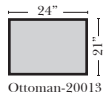

Chair-13005

Otoman-20013