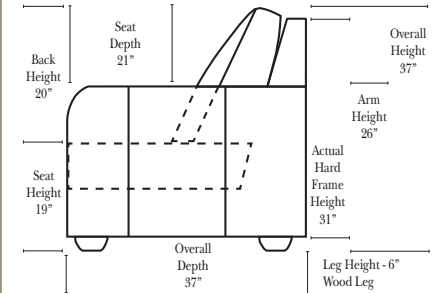

Standard

v.06.10.13

3C Sofa-13001

2C Loveseat-13004

Chair-13005

Otoman-20013

Feature & Options

Standard:

- No. 33 Firm Foam
- Contrast Stitching - Natural Color Only - N/C

Options that have Additional Charges:

- Down Seats & Down Backs (additional Charge)

Sleeper Options: (N/A on this style)

Note:

All Dimensions are approximate, if accuracy is crucial, please contact us for validation of the dimensions shown. However, a 1" to 2" variance can still apply due to foam and upholstery.