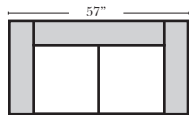

Standard

v.06.10.13

3C Sofa-13001

2C Loveseat-13004

Chair-13005

Otoman-20013

Feature & Options

Standard:

- No. 33 Firm Foam
- Contrast Stitching - Natural Color Only - N/C

Options that have Additional Charges:

- Down Seats & Down Backs (additional Charge)

Sleeper Options: (N/A on this style)

Note:

All Dimensions are approximate, if accuracy is crucial, please contact us for validation of the dimensions shown. However, a 1" to 2" variance can still apply due to foam and upholstery.