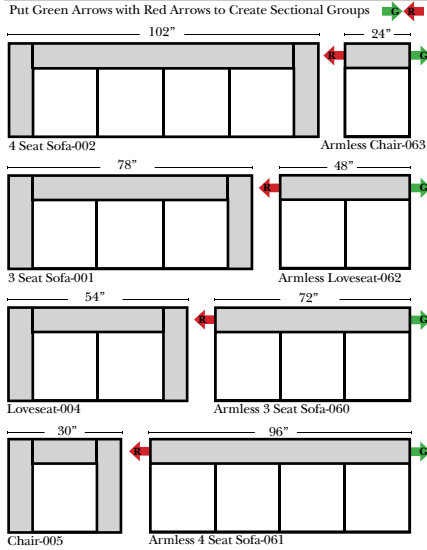

Standard & Armless

(All 4 seat items ship as one piece if stationary, two pieces if motion installed)

Features

- Standard:**
- Available in Full & Top Grain Leathers
 - Available in Luxury Fabrics
 - All Hardwood Frames
- Options:**
- Down Seats (additional Charge)
 - No. 33 Firm Foam
- Sleeper Options: (All the below options are at additional charges)**
- Queen Sleeper available w/Standard Mattress
 - Twin Sleeper available w/Standard Mattress
 - Deluxe Innerspring Mattress: Queen / Twin
 - Air Dream Coil Mattress: Queen Only - (No Twin)
 - Hideaway Air Mattress: Queen Only (Shipped in a Separate Box)

L-Shape / 90 Degree Sectional

(All 4 seat items ship as one piece if stationary, two pieces if motion installed)

Note:

All Dimensions are approximate, if accuracy is crucial, please contact us for validation of the dimensions shown. However, a 1" to 2" variance can still apply due to foam and upholstery.