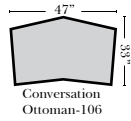

Chaise & Conversation Sectionals

Put Green Arrows with Red Arrows to Create Sectional Groups
Put Orange Arrows with Tan Arrows to Create Sectional Groups