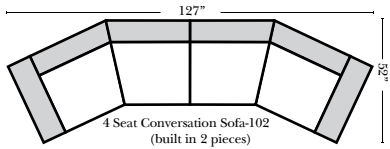

Chaise & Conversation Sectionals

Put Green Arrows with Red Arrows to Create Sectional Groups
Put Orange Arrows with Tan Arrows to Create Sectional Groups