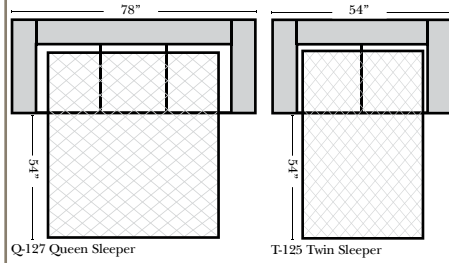

Sleepers

Put Green Arrows with Red Arrows to Create Sectional Groups
Put Blue Arrows with Yellow Arrows to Create Sectional Groups