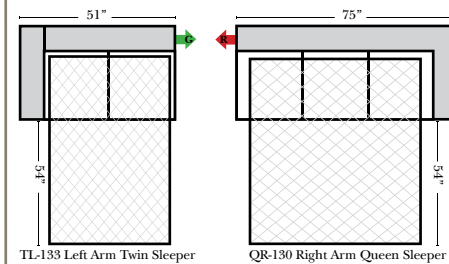

Sleepers

Put Green Arrows with Red Arrows to Create Sectional Groups
Put Blue Arrows with Yellow Arrows to Create Sectional Groups