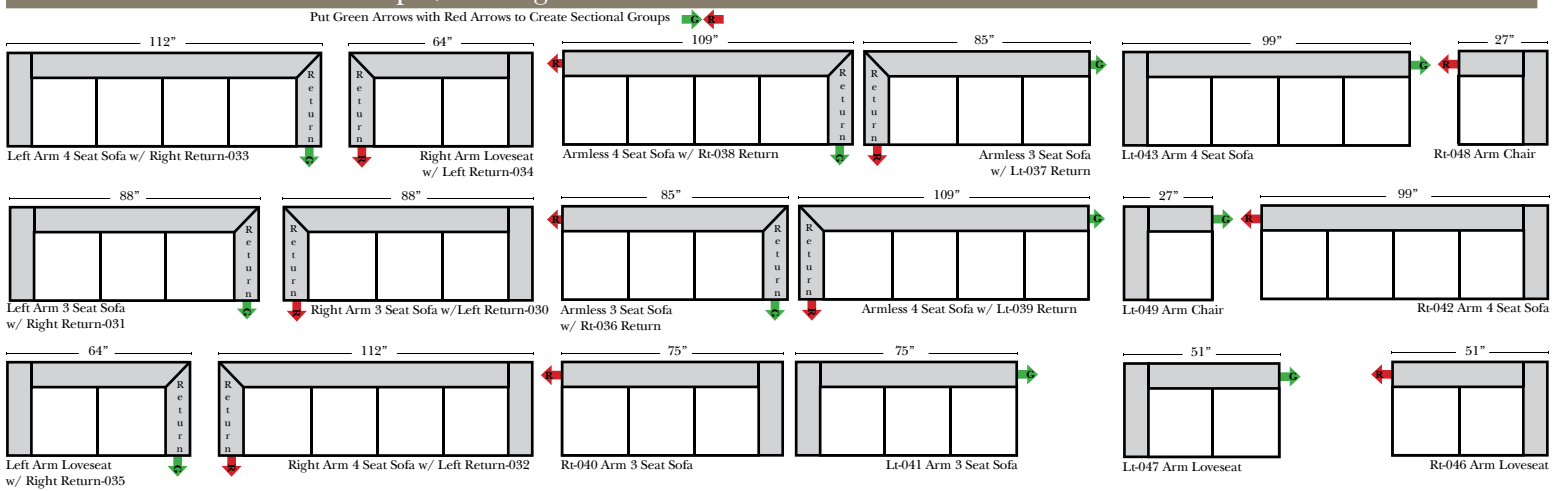

Standard & Armless

(All 4 seat items ship as one piece if stationary, two pieces if motion installed)

Features

- Standard:**
- Available in Full & Top Grain Leathers
 - Available in Luxury Fabrics
 - All Hardwood Frames
- Options:**
- Down Seats (additional Charge)
 - No. 33 Firm Foam
- Sleeper Options: (All the below options are at additional charges)**
- Queen Sleeper available w/Standard Mattress
 - Twin Sleeper available w/Standard Mattress
 - Deluxe Innerspring Mattress: Queen / Twin
 - Air Dream Coil Mattress: Queen Only - (No Twin)
 - Hideaway Air Mattress: Queen Only (Shipped in a Separate Box)

L-Shape / 90 Degree Sectional

(All 4 seat items ship as one piece if stationary, two pieces if motion installed)

Note:

All Dimensions are approximate, if accuracy is crucial, please contact us for validation of the dimensions shown. However, a 1" to 2" variance can still apply due to foam and upholstery.