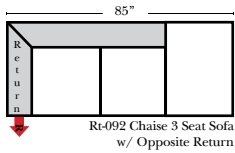

Chaise & Conversation Sectionals

Put Green Arrows with Red Arrows to Create Sectional Groups
Put Orange Arrows with Tan Arrows to Create Sectional Groups