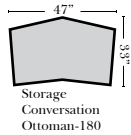

Chaise & Conversation Sectionals

Put Green Arrows with Red Arrows to Create Sectional Groups
Put Orange Arrows with Tan Arrows to Create Sectional Groups