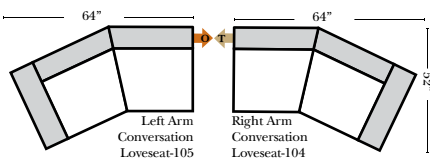

Chaise & Conversation Sectionals

Put Green Arrows with Red Arrows to Create Sectional Groups
Put Orange Arrows with Tan Arrows to Create Sectional Groups