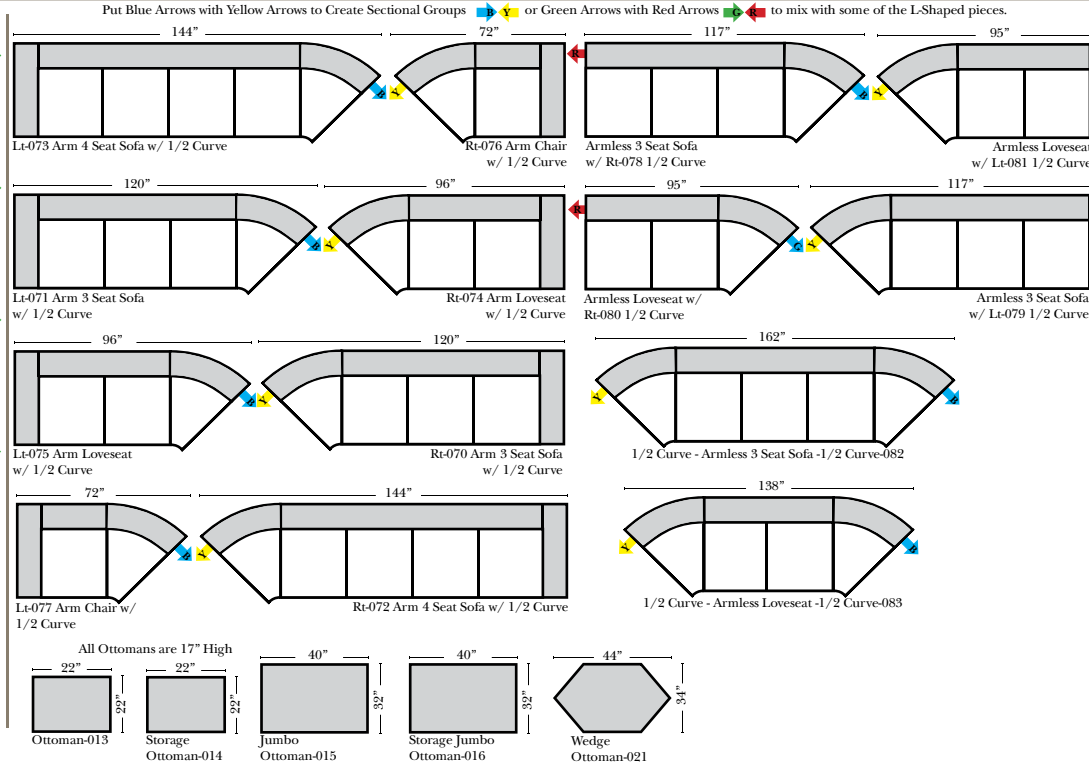

Standard & Armless

(All 4 seat items ship as one piece if stationary, two pieces if motion installed)

Features

- Standard:**
- Available in Full & Top Grain Leathers
 - Available in Luxury Fabrics
 - All Hardwood Frames
- Options:**
- Down Seats (additional Charge)
 - No. 33 Firm Foam
- Sleeper Options: (All the below options are at additional charges)**
- Queen Sleeper available w/Standard Mattress
 - Twin Sleeper available w/Standard Mattress
 - Deluxe Innerspring Mattress: Queen / Twin
 - Air Dream Coil Mattress: Queen Only - (No Twin)
 - Hideaway Air Mattress: Queen Only (Shipped in a Separate Box)

L-Shape / 90 Degree Sectional

(All 4 seat items ship as one piece if stationary, two pieces if motion installed)

Note:

All Dimensions are approximate, if accuracy is crucial, please contact us for validation of the dimensions shown. However, a 1" to 2" variance can still apply due to foam and upholstery.

Chaise & Conversation Sectionals

Put Green Arrows with Red Arrows to Create Sectional Groups
Put Orange Arrows with Tan Arrows to Create Sectional Groups

Sleepers

Put Green Arrows with Red Arrows to Create Sectional Groups
Put Blue Arrows with Yellow Arrows to Create Sectional Groups