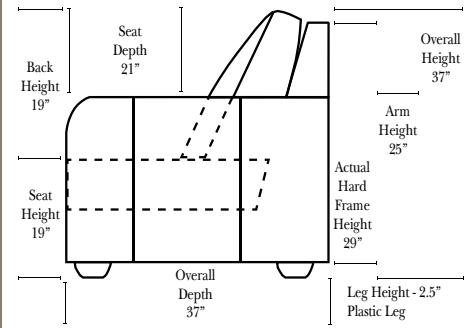

Standard & Armless

(All 4 seat items ship as one piece if stationary, two pieces if motion installed)

Features

- Standard:**
- Available in Full & Top Grain Leathers
 - Available in Luxury Fabrics
 - All Hardwood Frames
- Options:**
- Down Seats (additional Charge)
 - No. 33 Firm Foam
- Sleeper Options: (All the below options are at additional charges)**
- Queen Sleeper available w/Standard Mattress
 - Twin Sleeper available w/Standard Mattress
 - Deluxe Innerspring Mattress: Queen / Twin
 - Air Dream Coil Mattress: Queen Only - (No Twin)
 - Hideaway Air Mattress: Queen Only (Shipped in a Separate Box)

L-Shape / 90 Degree Sectional

(All 4 seat items ship as one piece if stationary, two pieces if motion installed)

Note:

All Dimensions are approximate, if accuracy is crucial, please contact us for validation of the dimensions shown. However, a 1" to 2" variance can still apply due to foam and upholstery.