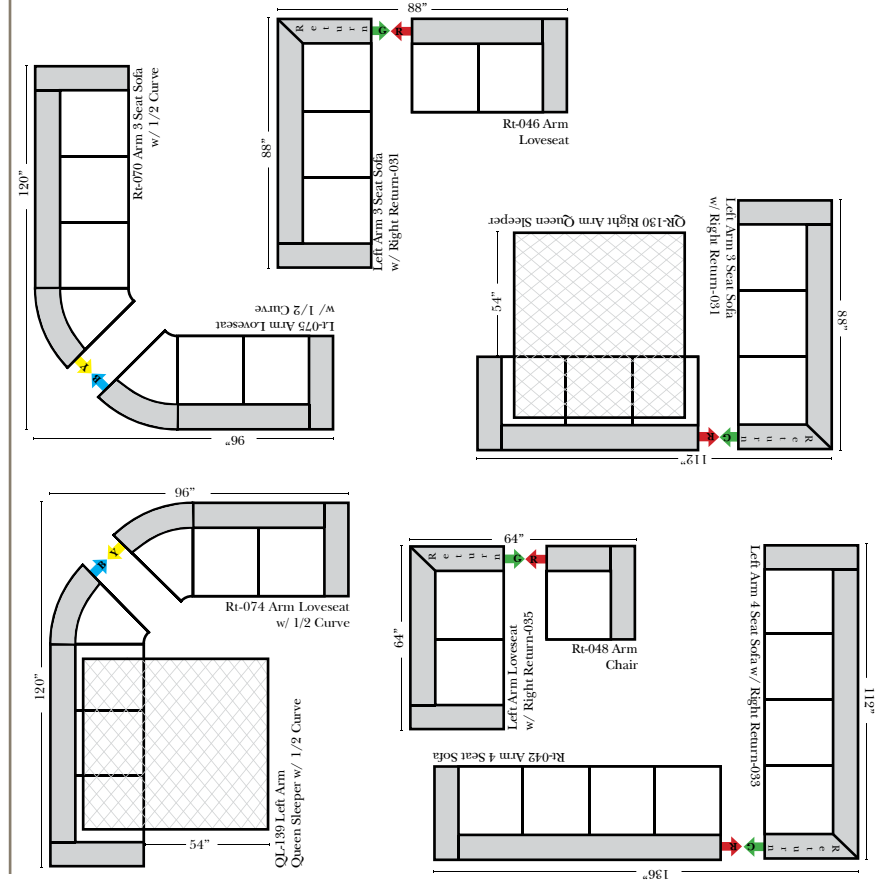

Suggested Configurations

07/06/2012

The Suggested Configurations below are only a sample of what the imagination can create, please enjoy creating the configuration that fits your lifestyle, using the ideas below and from the items on the opposite page.