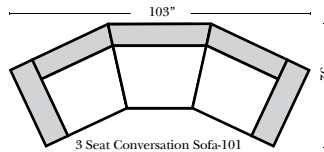

Chaise & Conversation Sectionals

Put Green Arrows with Red Arrows to Create Sectional Groups
Put Orange Arrows with Tan Arrows to Create Sectional Groups