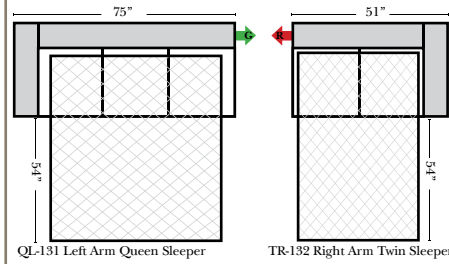

Sleepers

Put Green Arrows with Red Arrows to Create Sectional Groups
Put Blue Arrows with Yellow Arrows to Create Sectional Groups