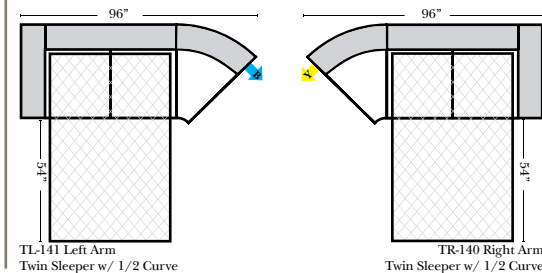

Sleepers

Put Green Arrows with Red Arrows to Create Sectional Groups
Put Blue Arrows with Yellow Arrows to Create Sectional Groups