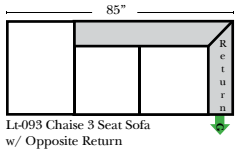

Chaise & Conversation Sectionals

Put Green Arrows with Red Arrows to Create Sectional Groups
Put Orange Arrows with Tan Arrows to Create Sectional Groups