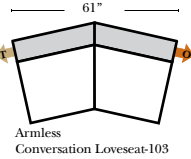

Chaise & Conversation Sectionals

Put Green Arrows with Red Arrows to Create Sectional Groups
Put Orange Arrows with Tan Arrows to Create Sectional Groups