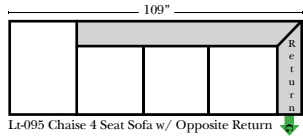

Chaise & Conversation Sectionals

Put Green Arrows with Red Arrows to Create Sectional Groups
Put Orange Arrows with Tan Arrows to Create Sectional Groups