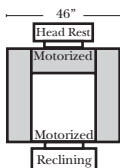

## Suggested Configurations

v.02.28.14

2C Sofa-52111 - Standard

2C Loveseat-52113

Recliner-52114

Lt-52041 Arm 2C Sofa