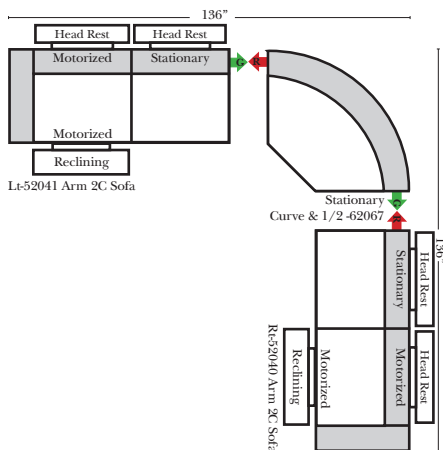

## Suggested Configurations

v.02.28.14

2C Sofa-52111 - Standard

2C Loveseat-52113

Recliner-52114

Lt-52041 Arm 2C Sofa

### Standards & Options