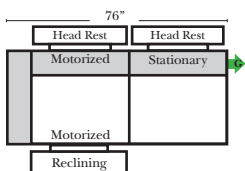

Lt-52041 Arm 2C Sofa