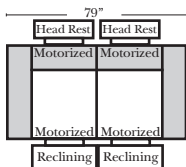

## Suggested Configurations

v.02.28.14

2C Sofa-52111 - Standard

2C Loveseat-52113

Recliner-52114

Lt-52041 Arm 2C Sofa