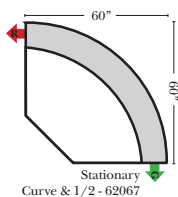

## 90 Degree / L-Shape Sectional

Put Green Arrows with Red Arrows to Create Sectional Groups → ←

Lt-52041 Arm 2C Sofa

Rt-52040 Arm 2C Sofa

#### Note:

All Dimensions are approximate, if accuracy is crucial, please contact us for validation of the dimensions shown. However, a 1" to 2" variance can still apply due to foam and upholstery.