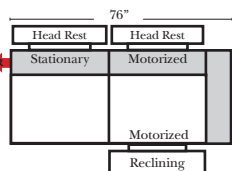

Rt-52040 Arm 2C Sofa