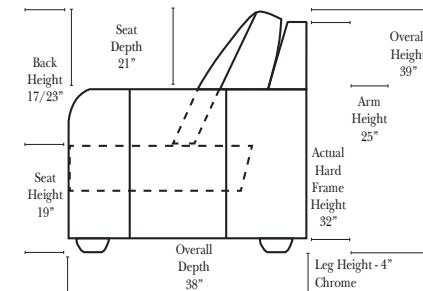

## Suggested Configurations

v.02.28.14

2C Sofa-52111 - Standard

2C Loveseat-52113

Recliner-52114

Lt-52041 Arm 2C Sofa

#### Note:

All Dimensions are approximate, if accuracy is crucial, please contact us for validation of the dimensions shown. However, a 1" to 2" variance can still apply due to foam and upholstery.