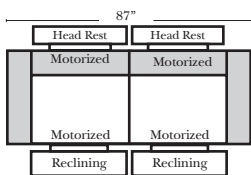

## Suggested Configurations

v.02.28.14

2C Sofa-52111 - Standard

2C Loveseat-52113

Recliner-52114

Lt-52041 Arm 2C Sofa