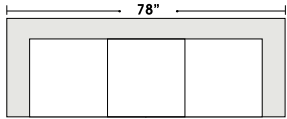

STANDARD

3 Seat Sofa