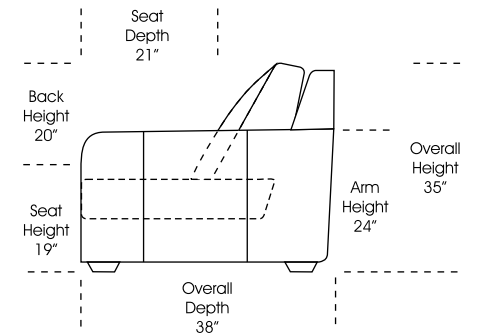

### Options:

- Down Seats (Additional Charges Apply)

✓ Special orders shipped within 4-6 weeks

Actual Hard Frame Height 26"