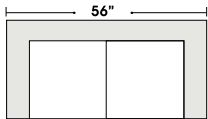

STANDARD

Loveseat

OTTOMAN

07/06/2012

Features

Standard:

- All Full or Top-Grain Leather
- All hardwood frames

Options:

- Down Seats (Additional Charges Apply)

✓ Special orders shipped within 4-6 weeks

Actual Hard Frame Height 26"