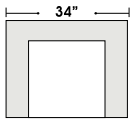

Chair

OTTOMAN