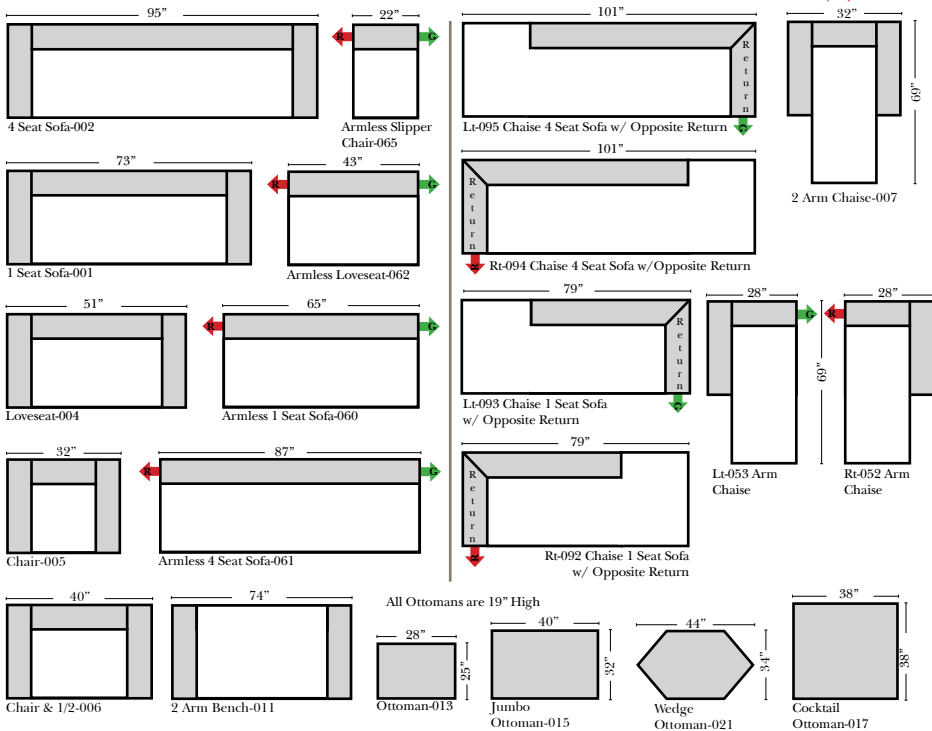

Standard, Armless & Ottomans

Chaise & Return Chaise

Put Green Arrows with Red Arrows to Create Sectional Groups

Green Arrows with Red Arrows to mix with some of the L-Shaped pieces.

Suggested Configurations

Features

Standard:

- Available in Full & Top Grain Leathers
- Available in Luxury Fabrics
- All Hardwood Frames

Options:

- Down Seats & Down Backs (additional Charge)
- No. 33 Firm Foam

Sleeper Options: (No Sleepers are available for this style)

L-Shape / 90 Degree Sectional

(All 4 seat items ship as one piece if stationary, two pieces if motion installed)

Put Green Arrows with Red Arrows to Create Sectional Groups

Note:

All Dimensions are approximate, if accuracy is crucial, please contact us for validation of the dimensions shown. However, a 1" to 2" variance can still apply due to foam and upholstery.