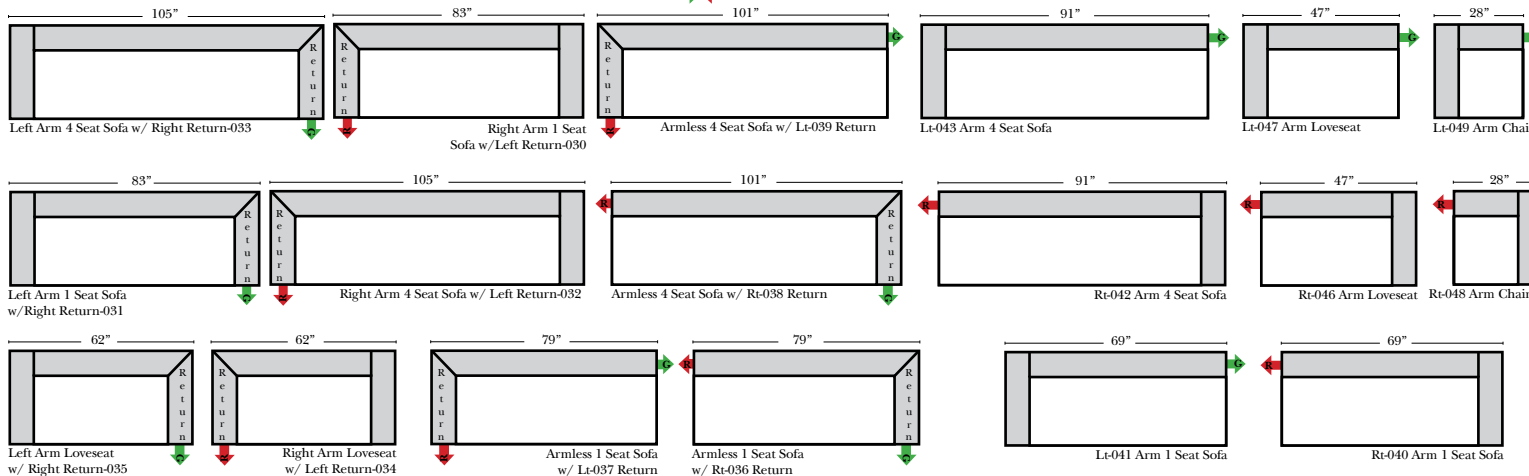

Standard, Armless & Ottomans

Chaise & Return Chaise

Put Green Arrows with Red Arrows to Create Sectional Groups

Green Arrows with Red Arrows to mix with some of the L-Shaped pieces.

Suggested Configurations

Features

Standard:

- Available in Full & Top Grain Leathers
- Available in Luxury Fabrics
- All Hardwood Frames

Options:

- Down Seats & Down Backs (additional Charge)
- No. 33 Firm Foam

Sleeper Options: (No Sleepers are available for this style)

L-Shape / 90 Degree Sectional

(All 4 seat items ship as one piece if stationary, two pieces if motion installed)

Put Green Arrows with Red Arrows to Create Sectional Groups

Note:

All Dimensions are approximate, if accuracy is crucial, please contact us for validation of the dimensions shown. However, a 1" to 2" variance can still apply due to foam and upholstery.