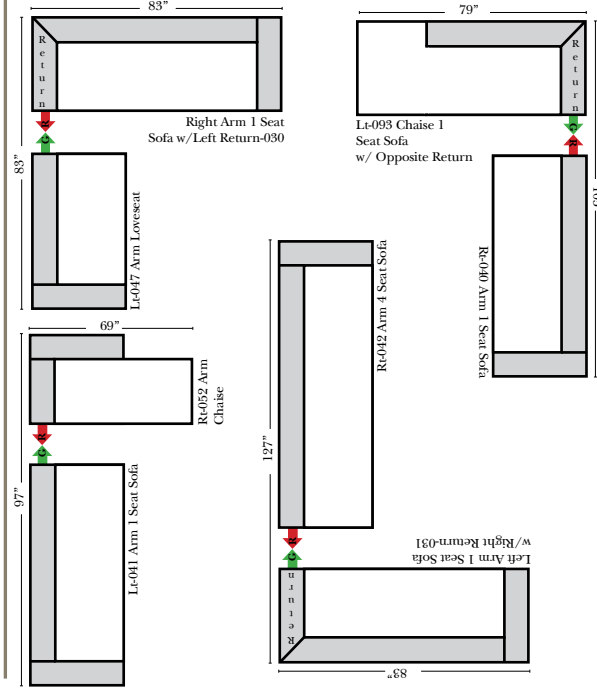

Standard, Armless & Ottomans

Chaise & Return Chaise

Put Green Arrows with Red Arrows to Create Sectional Groups

Green Arrows with Red Arrows to mix with some of the L-Shaped pieces.

Suggested Configurations

Features

Standard:

- Available in Full & Top Grain Leathers
- Available in Luxury Fabrics
- All Hardwood Frames

Options:

- Down Seats & Down Backs (additional Charge)
- No. 33 Firm Foam

Sleeper Options: (No Sleepers are available for this style)

L-Shape / 90 Degree Sectional

(All 4 seat items ship as one piece if stationary, two pieces if motion installed)

Put Green Arrows with Red Arrows to Create Sectional Groups

Note:

All Dimensions are approximate, if accuracy is crucial, please contact us for validation of the dimensions shown. However, a 1" to 2" variance can still apply due to foam and upholstery.