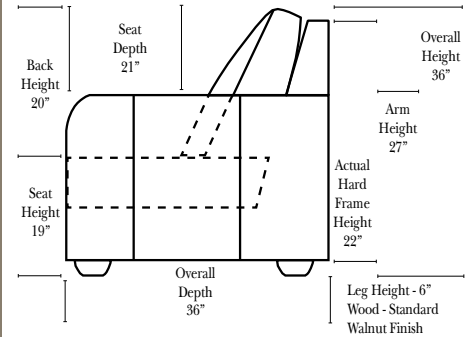

Standard, Armless & Ottomans

Chaise & Return Chaise

Put Green Arrows with Red Arrows to Create Sectional Groups

Green Arrows with Red Arrows to mix with some of the L-Shaped pieces.

Suggested Configurations

L-Shape / 90 Degree Sectional

(All 4 seat items ship as one piece if stationary, two pieces if motion installed)

Put Green Arrows with Red Arrows to Create Sectional Groups

Note:

All Dimensions are approximate, if accuracy is crucial, please contact us for validation of the dimensions shown. However, a 1" to 2" variance can still apply due to foam and upholstery.