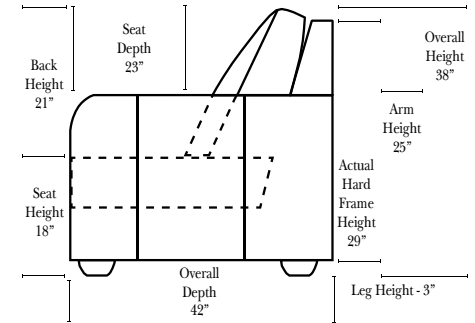

Standard

(All 4 seat items ship as one piece if stationary, two pieces if motion installed)

07/06/2012

3 Seat Sofa-001

Loveseat-004

Chair-005

Push Back Recliner-012

Ottoman-013

Ottoman is 18" high

Features

Standard:

- Available in Full & Top Grain Leathers
- All Hardwood Frames
- Nailheads - Small Antique Touching
- Leg Color - Walnut

Options Available with No Additional Charge:

Note:

All Dimensions are approximate, if accuracy is crucial, please contact us for validation of the dimensions shown. However, a 1" to 2" variance can still apply due to foam and upholstery.