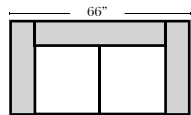

Standard

(All 4 seat items ship as one piece if stationary, two pieces if motion installed)

07/06/2012

3 Seat Sofa-001

Loveseat-004

Chair-005

Push Back Recliner-012

Ottoman-013

Ottoman is 18" high

Features

Standard:

- Available in Full & Top Grain Leathers
- All Hardwood Frames
- Nailheads - Small Antique Touching
- Leg Color - Walnut

Options Available with No Additional Charge:

Note:

All Dimensions are approximate, if accuracy is crucial, please contact us for validation of the dimensions shown. However, a 1" to 2" variance can still apply due to foam and upholstery.