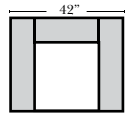

Standard

(All 4 seat items ship as one piece if stationary, two pieces if motion installed)

07/06/2012

3 Seat Sofa-001

Loveseat-004

Chair-005

Push Back Recliner-012

Ottoman-013

Ottoman is 18" high

Features

Standard:

- Available in Full & Top Grain Leathers
- All Hardwood Frames
- Nailheads - Small Antique Touching
- Leg Color - Walnut

Options Available with No Additional Charge:

Note:

All Dimensions are approximate, if accuracy is crucial, please contact us for validation of the dimensions shown. However, a 1" to 2" variance can still apply due to foam and upholstery.