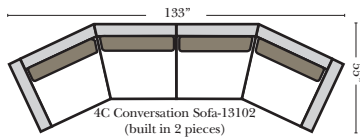

Chaise & Conversation Sofas

Put Green Arrows with Red Arrows to Create Sectional Groups
Put Orange Arrows with Tan Arrows to Create Sectional Groups

Put Green Arrows with Red Arrows to Create Sectional Groups
Put Blue Arrows with Yellow Arrows to Create Sectional Groups