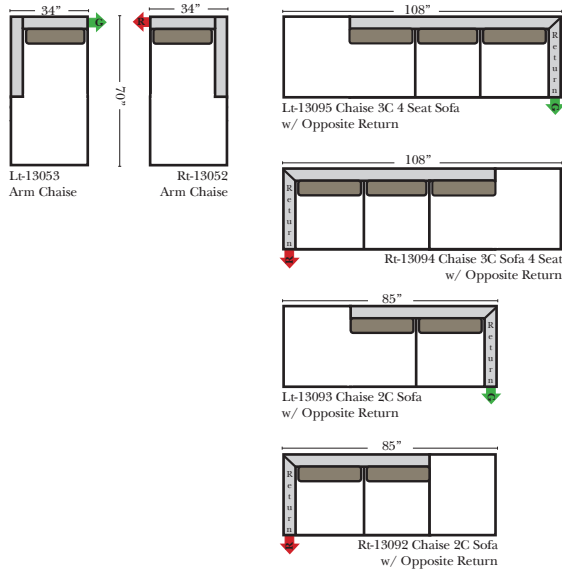

Chaise & Conversation Sofas

Put Green Arrows with Red Arrows to Create Sectional Groups
Put Orange Arrows with Tan Arrows to Create Sectional Groups

Put Green Arrows with Red Arrows to Create Sectional Groups
Put Blue Arrows with Yellow Arrows to Create Sectional Groups