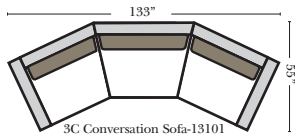

Chaise & Conversation Sofas

Put Green Arrows with Red Arrows to Create Sectional Groups
Put Orange Arrows with Tan Arrows to Create Sectional Groups

Put Green Arrows with Red Arrows to Create Sectional Groups
Put Blue Arrows with Yellow Arrows to Create Sectional Groups