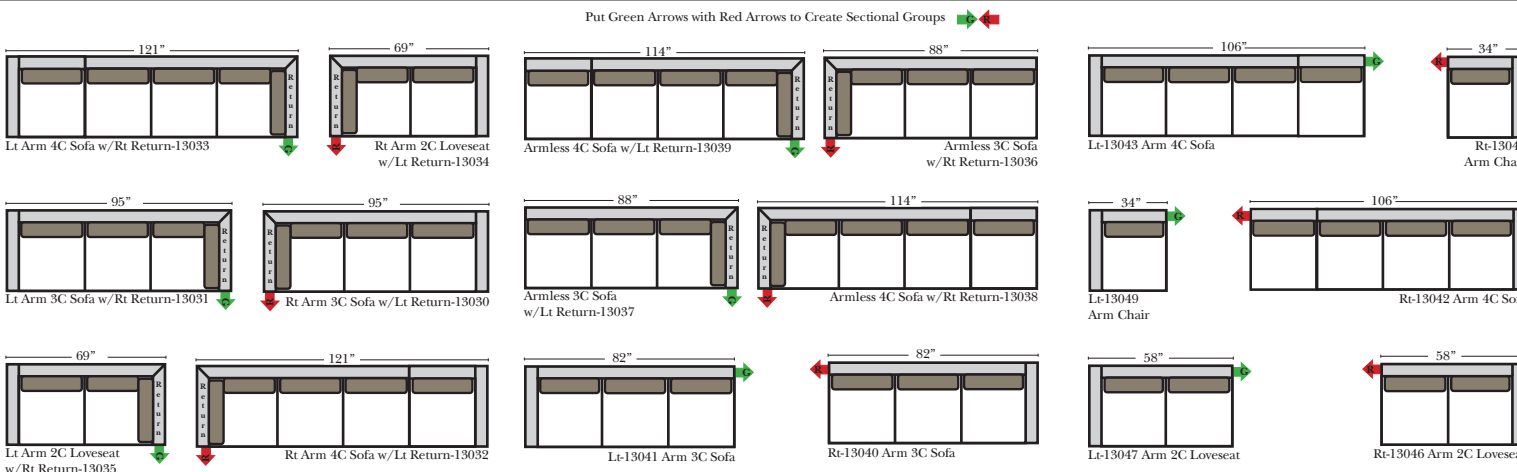

Standard

2 Piece Curve Sectionals

Standards & Options

Standard:

- Available in Full & Top Grain Leathers
- Available in Luxury Fabrics
- All Hardwood Frames

Options Available with No Additional Charge: N/A

Options that have Additional Charges: N/A

Sleeper Options : N/A on this style

L-Shape / 90 Degree Sectional

Note:

All Dimensions are approximate, if accuracy is crucial, please contact us for validation of the dimensions shown. However, a 1" to 2" variance can still apply due to foam and upholstery.