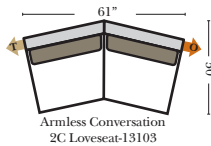

Chaise & Conversation Sofas

Put Green Arrows with Red Arrows to Create Sectional Groups
Put Orange Arrows with Tan Arrows to Create Sectional Groups

Put Green Arrows with Red Arrows to Create Sectional Groups
Put Blue Arrows with Yellow Arrows to Create Sectional Groups