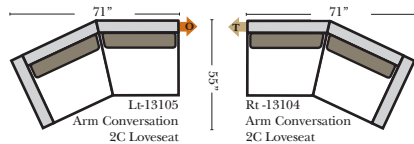

Chaise & Conversation Sofas

Put Green Arrows with Red Arrows to Create Sectional Groups
Put Orange Arrows with Tan Arrows to Create Sectional Groups

Put Green Arrows with Red Arrows to Create Sectional Groups
Put Blue Arrows with Yellow Arrows to Create Sectional Groups