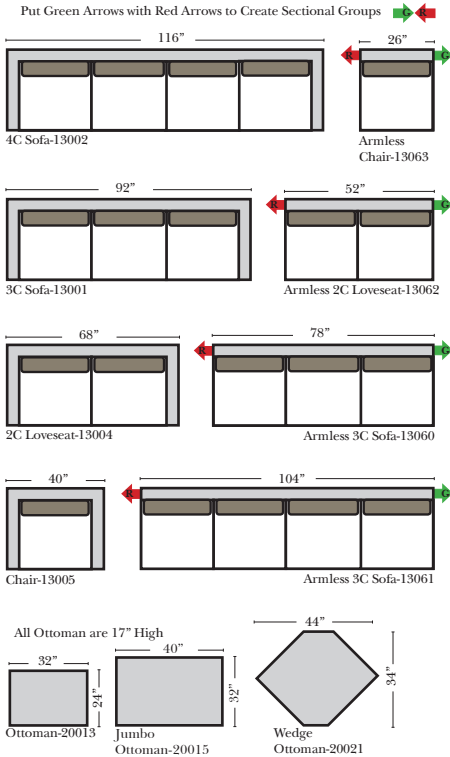

Standard

2 Piece Curve Sectionals

Standards & Options

Standard:

- Available in Full & Top Grain Leathers
- Available in Luxury Fabrics
- All Hardwood Frames

Options Available with No Additional Charge: N/A

Options that have Additional Charges: N/A

Sleeper Options : N/A on this style

L-Shape / 90 Degree Sectional

Note:

All Dimensions are approximate, if accuracy is crucial, please contact us for validation of the dimensions shown. However, a 1" to 2" variance can still apply due to foam and upholstery.