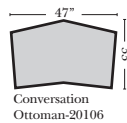

Chaise & Conversation Sofas

Put Green Arrows with Red Arrows to Create Sectional Groups
Put Orange Arrows with Tan Arrows to Create Sectional Groups

Put Green Arrows with Red Arrows to Create Sectional Groups
Put Blue Arrows with Yellow Arrows to Create Sectional Groups