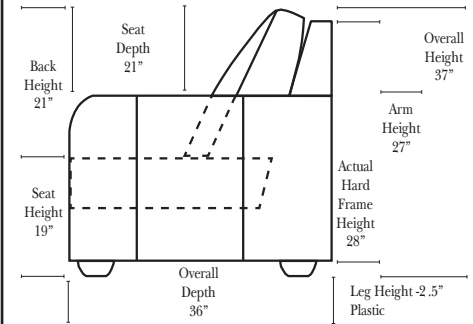

2 Piece Curve Sectionals