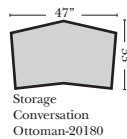

Chaise & Conversation Sofas

Put Green Arrows with Red Arrows to Create Sectional Groups
Put Orange Arrows with Tan Arrows to Create Sectional Groups

Put Green Arrows with Red Arrows to Create Sectional Groups
Put Blue Arrows with Yellow Arrows to Create Sectional Groups