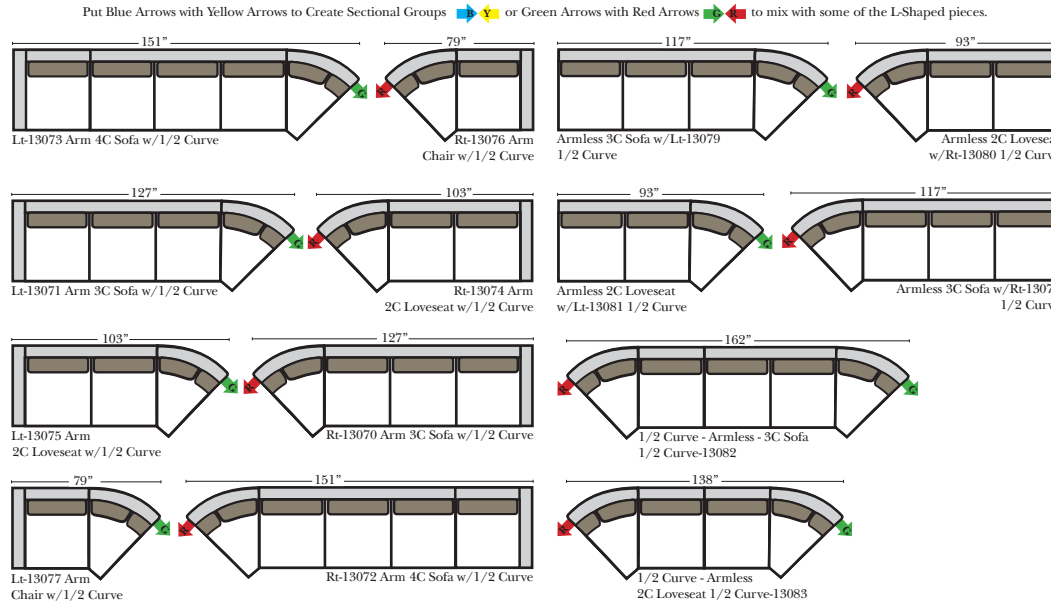

Standard

2 Piece Curve Sectionals

Standards & Options

Standard:

- Available in Full & Top Grain Leathers
- Available in Luxury Fabrics
- All Hardwood Frames

Options Available with No Additional Charge: N/A

Options that have Additional Charges: N/A

Sleeper Options : N/A on this style

L-Shape / 90 Degree Sectional

Note:

All Dimensions are approximate, if accuracy is crucial, please contact us for validation of the dimensions shown. However, a 1" to 2" variance can still apply due to foam and upholstery.