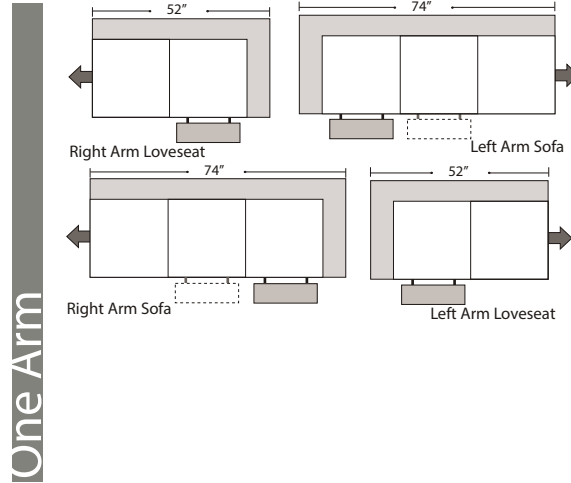

07/06/2012

Features

Standard:

- All Full or Top-Grain Leather
- All hardwood frames
- Recliner

Options:

- Motorized Recliner Unit (Additional Charges Apply)
- Center Seat Recliner (Additional Charges Apply)

✓ **Special orders shipped within 4-6 weeks**

Note: All sizes are approximate.

07/06/2012

Suggested Configurations