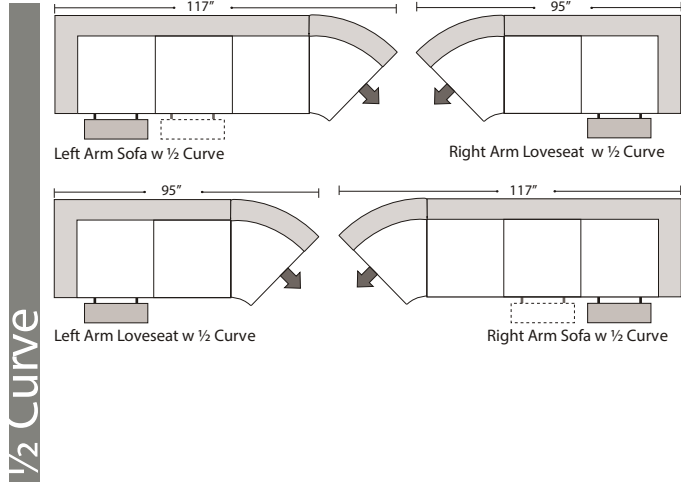

07/06/2012