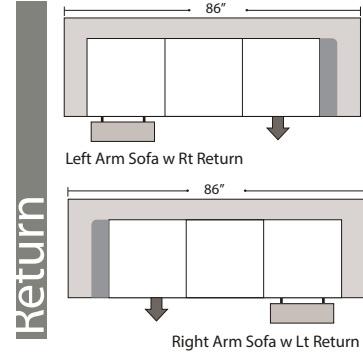

07/06/2012

Features

Standard:

- All Full or Top-Grain Leather
- All hardwood frames
- Recliner

Options:

- Motorized Recliner Unit (Additional Charges Apply)
- Center Seat Recliner (Additional Charges Apply)

✓ **Special orders shipped within 4-6 weeks**

Note: All sizes are approximate.

07/06/2012

Suggested Configurations