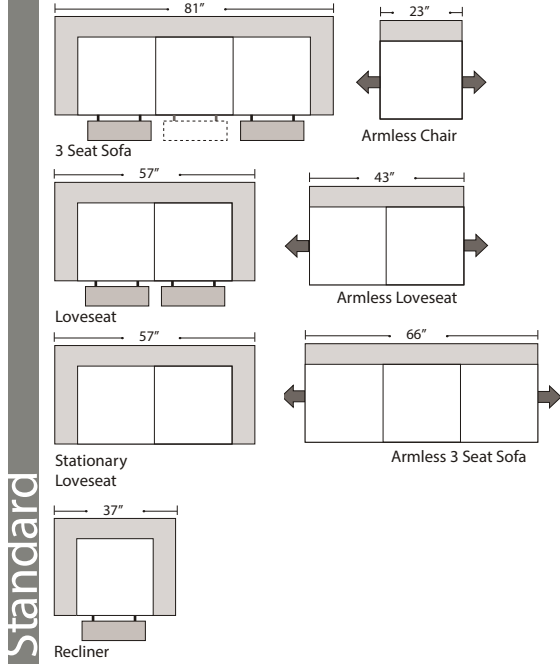

07/06/2012

Features

Standard:

- All Full or Top-Grain Leather
- All hardwood frames
- Recliner

Options:

- Motorized Recliner Unit (Additional Charges Apply)
- Center Seat Recliner (Additional Charges Apply)

✓ **Special orders shipped within 4-6 weeks**

Note: All sizes are approximate.

07/06/2012

Suggested Configurations