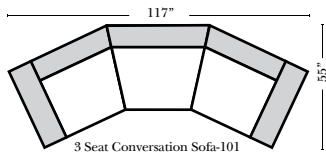

Chaise & Conversation Sectionals

Put Green Arrows with Red Arrows to Create Sectional Groups
Put Orange Arrows with Tan Arrows to Create Sectional Groups