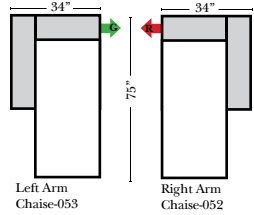

Chaise & Conversation Sectionals

Put Green Arrows with Red Arrows to Create Sectional Groups
Put Orange Arrows with Tan Arrows to Create Sectional Groups