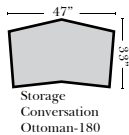

Chaise & Conversation Sectionals

Put Green Arrows with Red Arrows to Create Sectional Groups
Put Orange Arrows with Tan Arrows to Create Sectional Groups