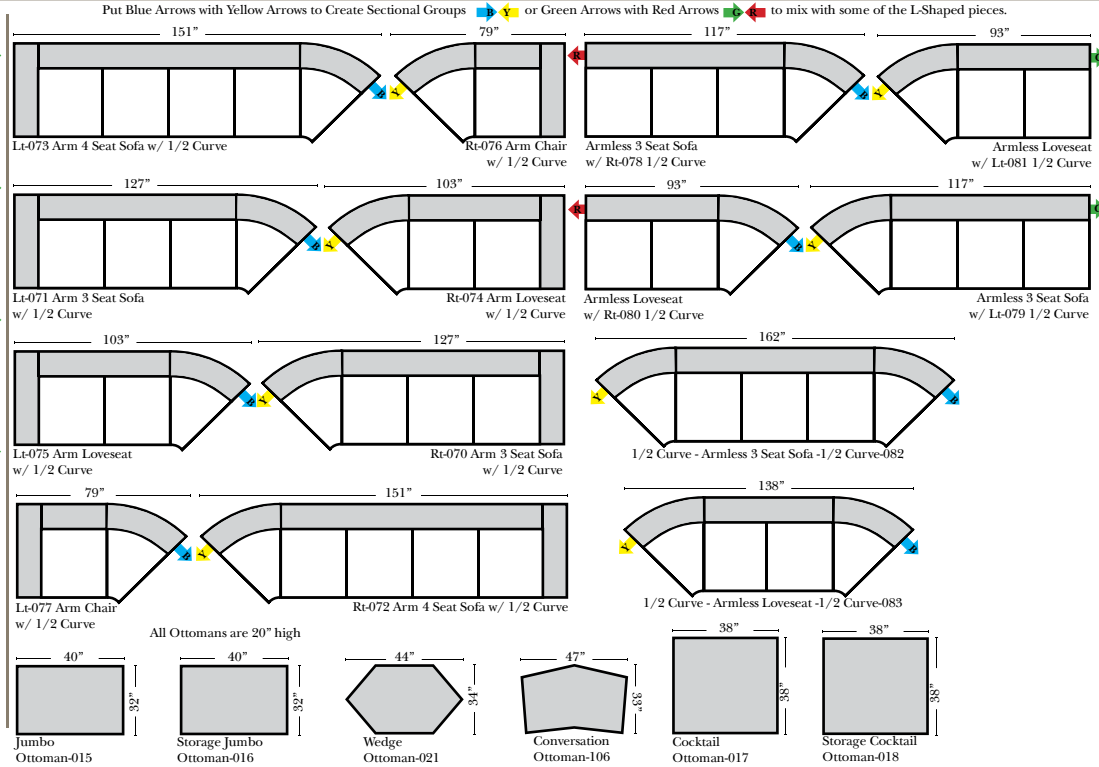

Standard & Armless

(All 4 seat items ship as one piece if stationary, two pieces if motion installed)

2 Piece Curve Sectional & Ottomans

Features

Standard:

- Available in Full & Top Grain Leathers
- Available in Luxury Fabrics
- All Hardwood Frames

Options:

- Down Seats (additional Charge)
- No. 33 Firm Foam

Sleeper Options:

(No Sleepers available on this style)

L-Shape / 90 Degree Sectional

(All 4 seat items ship as one piece if stationary, two pieces if motion installed)

Note:

All Dimensions are approximate, if accuracy is crucial, please contact us for validation of the dimensions shown. However, a 1" to 2" variance can still apply due to foam and upholstery.

Chaise & Conversation Sectionals

Put Green Arrows with Red Arrows to Create Sectional Groups
Put Orange Arrows with Tan Arrows to Create Sectional Groups

Sleepers

Put Green Arrows with Red Arrows to Create Sectional Groups
Put Blue Arrows with Yellow Arrows to Create Sectional Groups