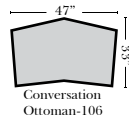

Chaise & Conversation Sectionals

Put Green Arrows with Red Arrows to Create Sectional Groups
Put Orange Arrows with Tan Arrows to Create Sectional Groups