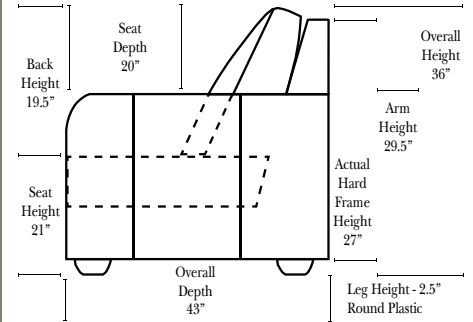

Standard & Armless

(All 4 seat items ship as one piece if stationary, two pieces if motion installed)

2 Piece Curve Sectional & Ottomans

Features

Standard:

- Available in Full & Top Grain Leathers
- Available in Luxury Fabrics
- All Hardwood Frames

Options:

- Down Seats (additional Charge)
- No. 33 Firm Foam

Sleeper Options:

(No Sleepers available on this style)

L-Shape / 90 Degree Sectional

(All 4 seat items ship as one piece if stationary, two pieces if motion installed)

Note:

All Dimensions are approximate, if accuracy is crucial, please contact us for validation of the dimensions shown. However, a 1" to 2" variance can still apply due to foam and upholstery.

Chaise & Conversation Sectionals