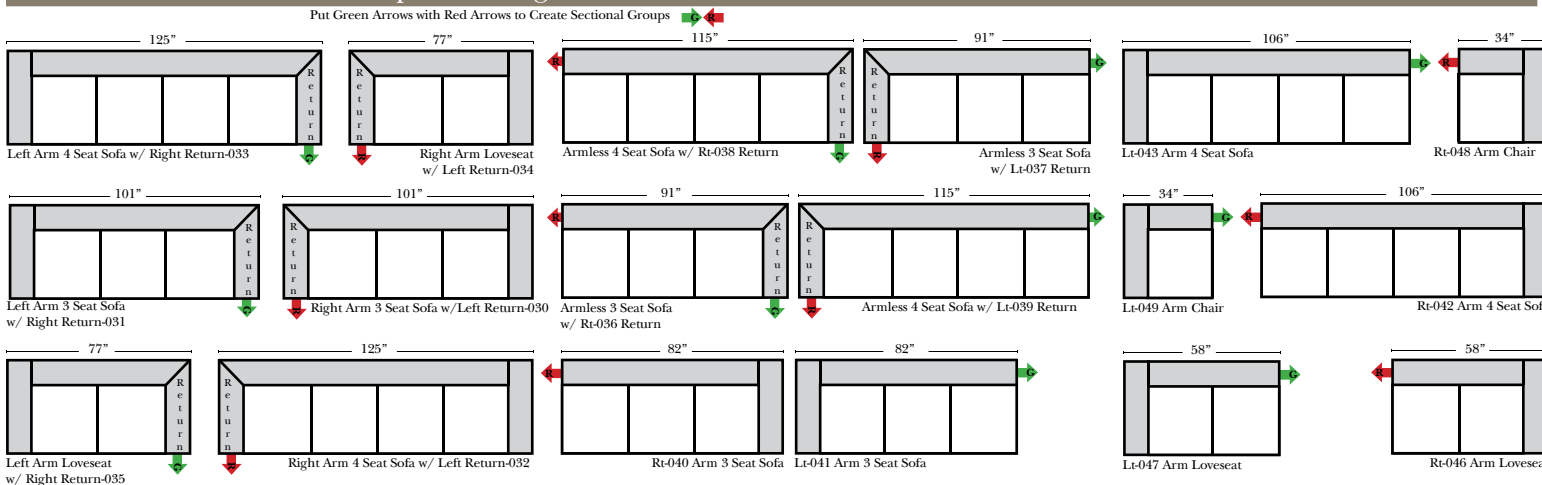

Standard & Armless

(All 4 seat items ship as one piece if stationary, two pieces if motion installed)

2 Piece Curve Sectional & Ottomans

Features

Standard:

- Available in Full & Top Grain Leathers
- Available in Luxury Fabrics
- All Hardwood Frames

Options:

- Down Seats (additional Charge)
- No. 33 Firm Foam

Sleeper Options:

(No Sleepers available on this style)

L-Shape / 90 Degree Sectional

(All 4 seat items ship as one piece if stationary, two pieces if motion installed)

Note:

All Dimensions are approximate, if accuracy is crucial, please contact us for validation of the dimensions shown. However, a 1" to 2" variance can still apply due to foam and upholstery.

Chaise & Conversation Sectionals