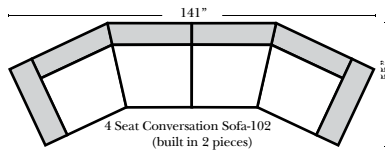

Chaise & Conversation Sectionals

Put Green Arrows with Red Arrows to Create Sectional Groups
Put Orange Arrows with Tan Arrows to Create Sectional Groups