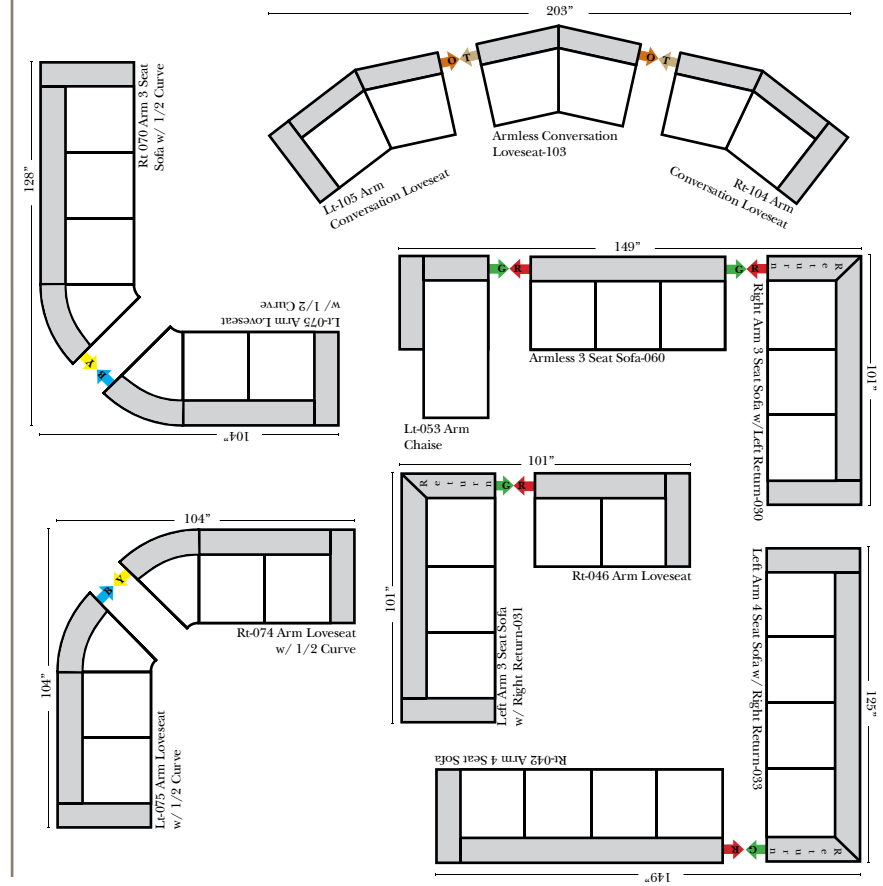

Suggested Configurations

07/06/2012

The Suggested Configurations below are only a sample of what the imagination can create, please enjoy creating the configuration that fits your lifestyle, using the ideas below and from the items on the opposite page.