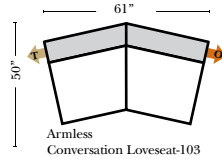

Chaise & Conversation Sectionals

Put Green Arrows with Red Arrows to Create Sectional Groups
Put Orange Arrows with Tan Arrows to Create Sectional Groups