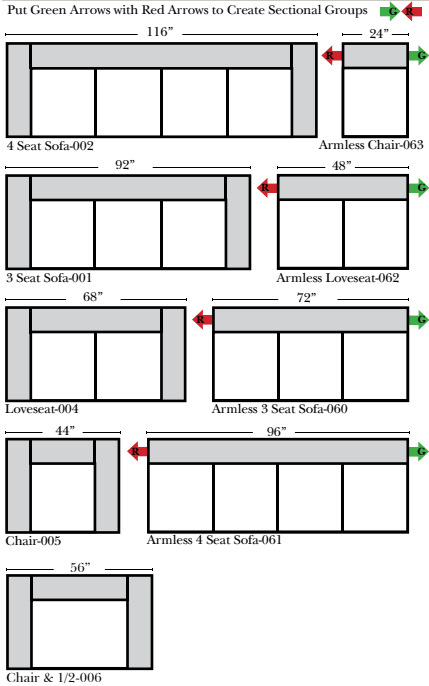

Standard & Armless

(All 4 seat items ship as one piece if stationary, two pieces if motion installed)

2 Piece Curve Sectional & Ottomans

Features

Standard:

- Available in Full & Top Grain Leathers
- Available in Luxury Fabrics
- All Hardwood Frames

Options:

- Down Seats (additional Charge)
- No. 33 Firm Foam

Sleeper Options:

(No Sleepers available on this style)

L-Shape / 90 Degree Sectional

(All 4 seat items ship as one piece if stationary, two pieces if motion installed)

Note:

All Dimensions are approximate, if accuracy is crucial, please contact us for validation of the dimensions shown. However, a 1" to 2" variance can still apply due to foam and upholstery.

Chaise & Conversation Sectionals