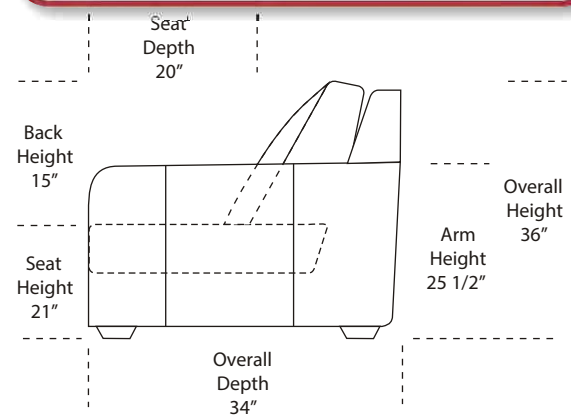

Special orders shipped within 4-6 weeks

Suggested Configurations