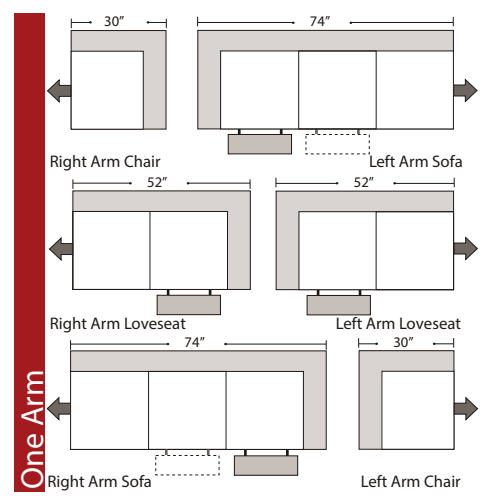

07/06/2012

Features

1. **Standard:**
2. All Full or Top-Grain Leather
   - All hardwood frames
   - Recliner

1. **Options:**
2. Motorized Recliner Unit (Additional Charges Apply)
   - Center Seat Recliner (Additional Charges Apply)

Special orders shipped within 4-6 weeks