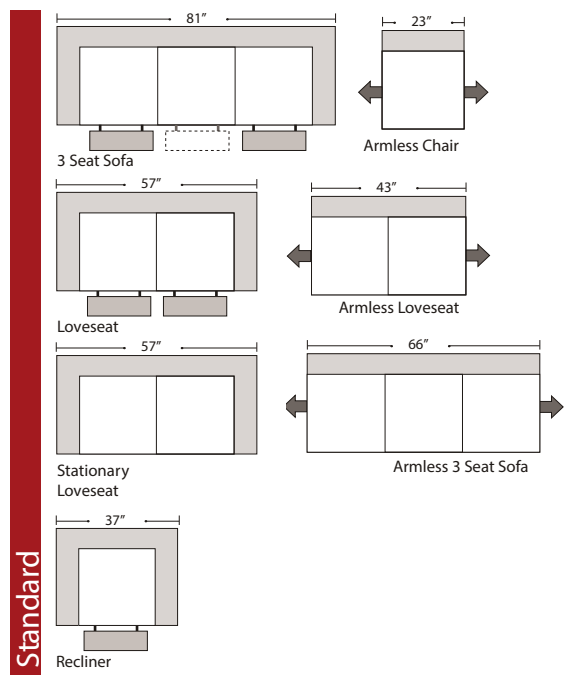

07/06/2012

Features

1. **Standard:**
2. All Full or Top-Grain Leather
   - All hardwood frames
   - Recliner

1. **Options:**
2. Motorized Recliner Unit (Additional Charges Apply)
   - Center Seat Recliner (Additional Charges Apply)

Special orders shipped within 4-6 weeks