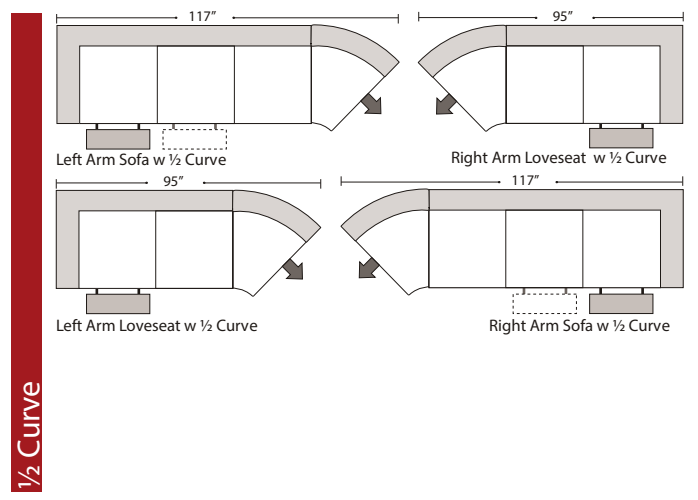

07/06/2012

Features

1. **Standard:**
2. All Full or Top-Grain Leather
   - All hardwood frames
   - Recliner

1. **Options:**
2. Motorized Recliner Unit (Additional Charges Apply)
   - Center Seat Recliner (Additional Charges Apply)

Special orders shipped within 4-6 weeks