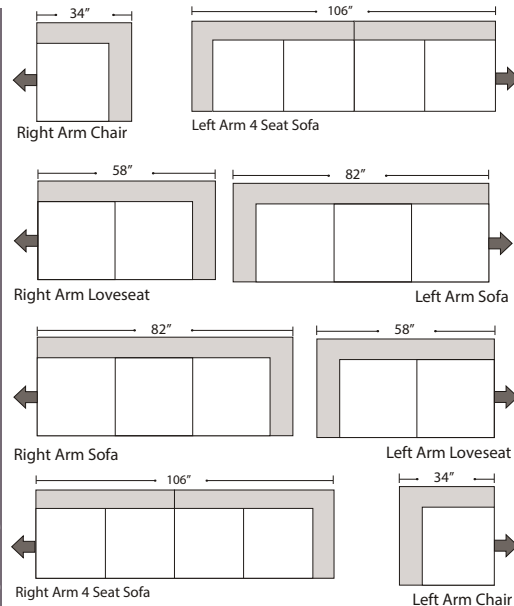

Standard

Return

Sleepers

One Arm

Ottoman

07/06/2012

Features

Standard:

- All Full or Top-Grain Leather
- All hardwood frames

Options:

- Down Seats (Additional Charges Apply)
- No. 33 Firm Seating

Sleeper Options:

- Deluxe Queen Mattress (Additional Charges Apply)
- Air Dream Queen Mattress (Additional Charges Apply)

Special orders shipped within 4-6 weeks

Note: All sizes are approximate.