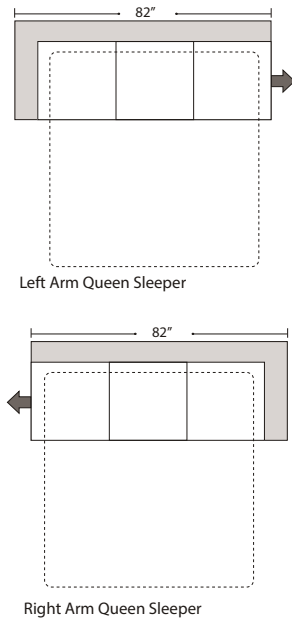

Standard

Return

Sleepers

One Arm

Ottoman

07/06/2012

Features

Standard:

- All Full or Top-Grain Leather
- All hardwood frames

Options:

- Down Seats (Additional Charges Apply)
- No. 33 Firm Seating

Sleeper Options:

- Deluxe Queen Mattress (Additional Charges Apply)
- Air Dream Queen Mattress (Additional Charges Apply)

Special orders shipped within 4-6 weeks

Note: All sizes are approximate.