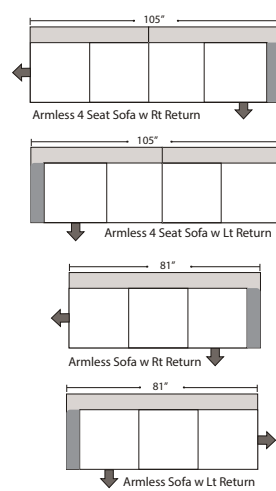

Standard

Return

Sleepers

One Arm

Ottoman

07/06/2012

Features

Standard:

- All Full or Top-Grain Leather
- All hardwood frames

Options:

- Down Seats (Additional Charges Apply)
- No. 33 Firm Seating

Sleeper Options:

- Deluxe Queen Mattress (Additional Charges Apply)
- Air Dream Queen Mattress (Additional Charges Apply)

Special orders shipped within 4-6 weeks

Note: All sizes are approximate.