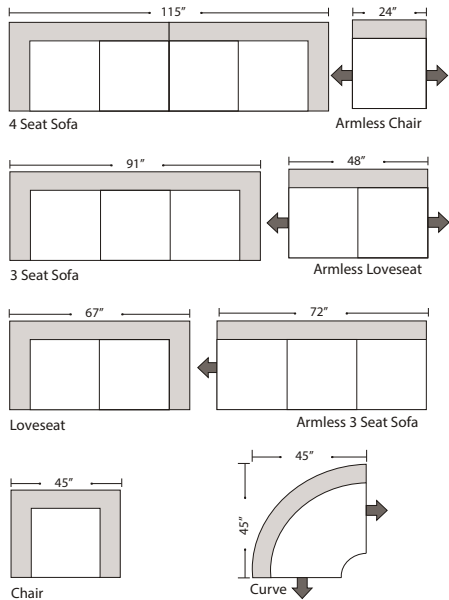

Standard

Return

Sleepers

One Arm

Ottoman

07/06/2012

Features

Standard:

- All Full or Top-Grain Leather
- All hardwood frames

Options:

- Down Seats (Additional Charges Apply)
- No. 33 Firm Seating

Sleeper Options:

- Deluxe Queen Mattress (Additional Charges Apply)
- Air Dream Queen Mattress (Additional Charges Apply)

Special orders shipped within 4-6 weeks

Note: All sizes are approximate.