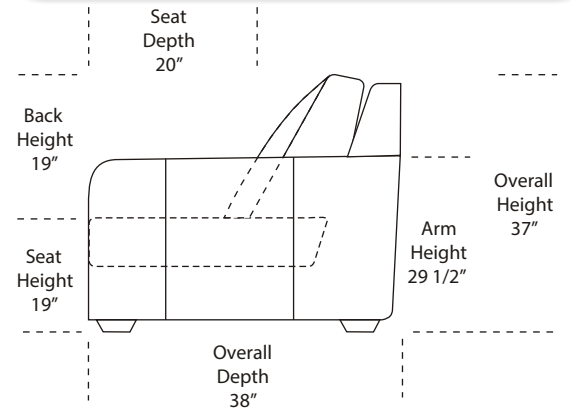

- All Full or Top-Grain Leather
- All hardwood frames

Options:

- Down Seats (Additional Charges Apply)
- No. 33 Firm Seating

Sleeper Options:

- Deluxe Queen Mattress (Additional Charges Apply)
- Air Dream Queen Mattress (Additional Charges Apply)

Special orders shipped within 4-6 weeks

Note: All sizes are approximate.

07/06/2012

Suggested Configurations