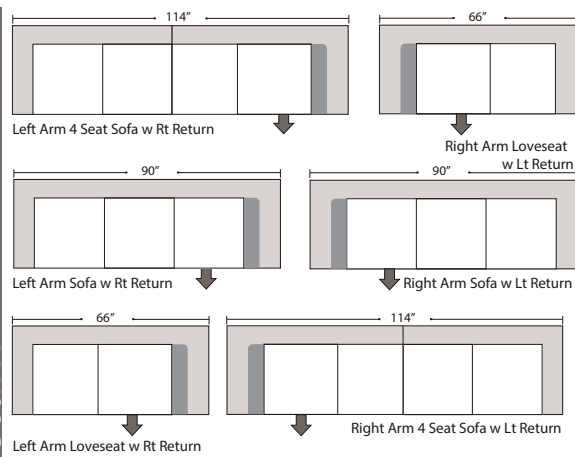

Standard

Return

Sleepers

One Arm

Ottoman

07/06/2012

Features

Standard:

- All Full or Top-Grain Leather
- All hardwood frames

Options:

- Down Seats (Additional Charges Apply)
- No. 33 Firm Seating

Sleeper Options:

- Deluxe Queen Mattress (Additional Charges Apply)
- Air Dream Queen Mattress (Additional Charges Apply)

Special orders shipped within 4-6 weeks

Note: All sizes are approximate.