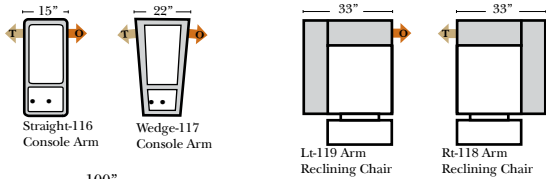

Chaise, Curves/Wedges & Conversation Sectionals

Put Green Arrows with Red Arrows to Create Sectional Groups
Put Orange Arrows with Tan Arrows to Create Sectional Groups

(No other configurations can be put between the 4 Seat Conversation Sofa pieces)

Sleepers

Put Green Arrows with Red Arrows to Create Sectional Groups
Put Blue Arrows with Yellow Arrows to Create Sectional Groups