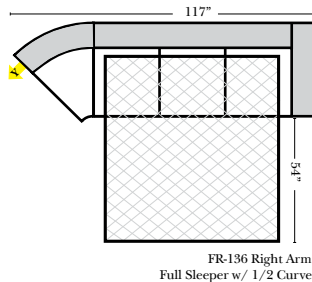

Chaise, Curves/Wedges & Conversation Sectionals

Put Green Arrows with Red Arrows to Create Sectional Groups
Put Orange Arrows with Tan Arrows to Create Sectional Groups

(No other configurations can be put between the 4 Seat Conversation Sofa pieces)

Sleepers

Put Green Arrows with Red Arrows to Create Sectional Groups
Put Blue Arrows with Yellow Arrows to Create Sectional Groups

Suggested Configurations

07/06/2012

The Suggested Configurations below are only a sample of what the imagination can create, please enjoy creating the configuration that fits your lifestyle, using the ideas below and from the items on the opposite page.