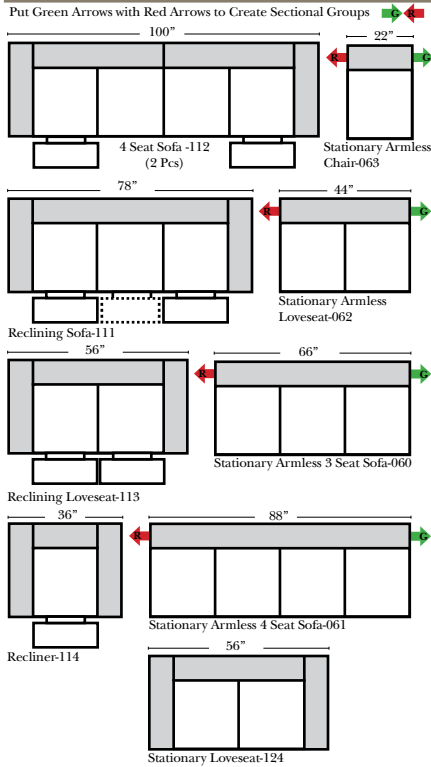

Standard & Armless

(All 4 seat items ship as one piece if stationary, two pieces if motion installed)

2 Piece Curve Sectional & Ottomans

Features

- Standard:**
- Available in Full & Top Grain Leathers
 - Available in Luxury Fabrics
 - All Hardwood Frames
- Options:**
- No. 33 Firm Foam (N/C Option)
 - Console Table - Standard as Espresso finish (N/C Option is Honey Oak finish)
 - Cup Holders - Standard as Silver finish (N/C Option is Black or Hammered Antique Finish)
 - Sofa Center Recliner (Additional Charge)
 - Motorized Recliner Mechanism (additional Charge)
 - Swivel Recliner Base (additional Charge)
 - Swivel Glider Mechanism (additional Charge)
 - Lift Chair Dual Motor Mechanism (additional Charge)
- Sleeper Options:** (All the below options are at additional charges)
- Full Sleeper available w/Standard Mattress
 - Deluxe Innerspring Mattress: Full
 - Air Dream Coil Mattress: Full Only

Note:

All Dimensions are approximate, if accuracy is crucial, please contact us for validation of the dimensions shown. However, a 1" to 2" variance can still apply due to foam and upholstery.

L-Shape / 90 Degree Sectional

(All 4 seat items ship as one piece if stationary, two pieces if motion installed)

Chaise, Curves/Wedges & Conversation Sectionals

Put Green Arrows with Red Arrows to Create Sectional Groups 
Put Orange Arrows with Tan Arrows to Create Sectional Groups 

(No other configurations can be put between the 4 Seat Conversation Sofa pieces)

Sleepers

Put Green Arrows with Red Arrows to Create Sectional Groups 
Put Blue Arrows with Yellow Arrows to Create Sectional Groups 