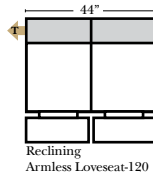

Note:

All Dimensions are approximate, if accuracy is crucial, please contact us for validation of the dimensions shown. However, a 1" to 2" variance can still apply due to foam and upholstery.

L-Shape / 90 Degree Sectional

(All 4 seat items ship as one piece if stationary, two pieces if motion installed)

Chaise, Curves/Wedges & Conversation Sectionals

Put Green Arrows with Red Arrows to Create Sectional Groups 
Put Orange Arrows with Tan Arrows to Create Sectional Groups 

(No other configurations can be put between the 4 Seat Conversation Sofa pieces)

Sleepers

Put Green Arrows with Red Arrows to Create Sectional Groups 
Put Blue Arrows with Yellow Arrows to Create Sectional Groups 