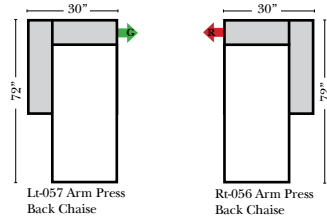

Chaise, Curves/Wedges & Conversation Sectionals

Put Green Arrows with Red Arrows to Create Sectional Groups
Put Orange Arrows with Tan Arrows to Create Sectional Groups

(No other configurations can be put between the 4 Seat Conversation Sofa pieces)

Sleepers

Put Green Arrows with Red Arrows to Create Sectional Groups
Put Blue Arrows with Yellow Arrows to Create Sectional Groups