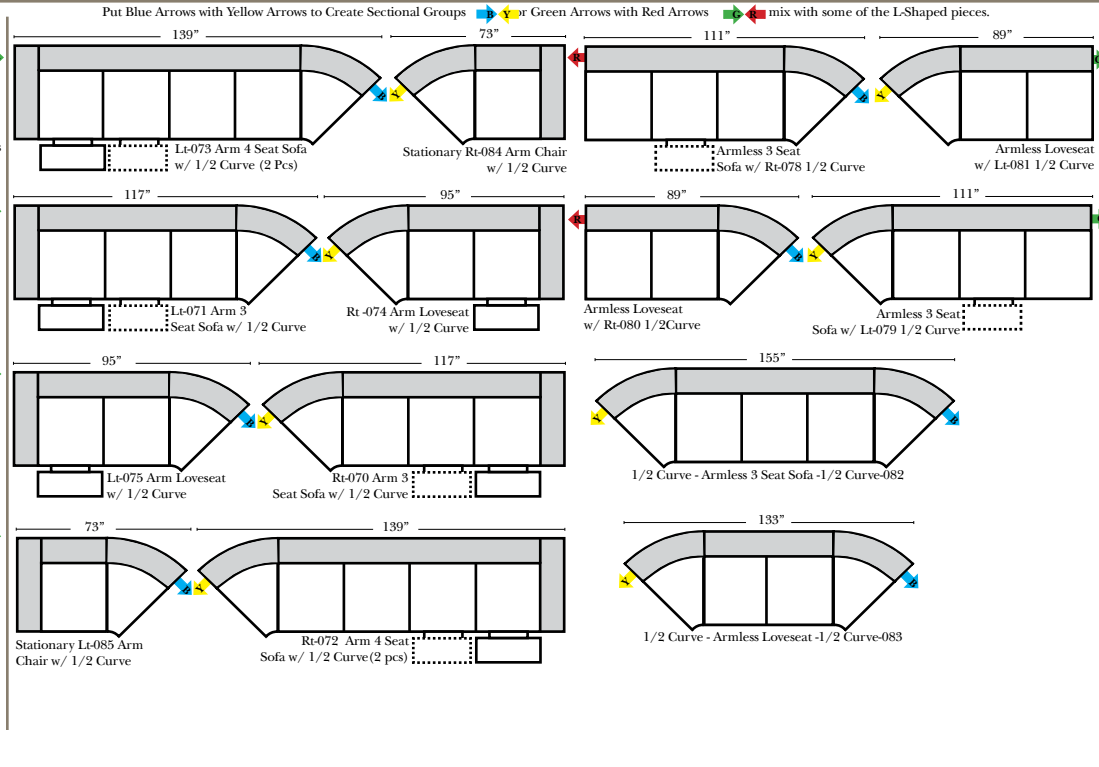

Standard & Armless

(All 4 seat items ship as one piece if stationary, two pieces if motion installed)

2 Piece Curve Sectional & Ottomans

Features

- Standard:**
- Available in Full & Top Grain Leathers
 - Available in Luxury Fabrics
 - All Hardwood Frames
- Options:**
- No. 33 Firm Foam (N/C Option)
 - Console Table - Standard as Espresso finish (N/C Option is Honey Oak finish)
 - Cup Holders - Standard as Silver finish (N/C Option is Black or Hammered Antique Finish)
 - Sofa Center Recliner (Additional Charge)
 - Motorized Recliner Mechanism (additional Charge)
 - Swivel Recliner Base (additional Charge)
 - Swivel Glider Mechanism (additional Charge)
 - Lift Chair Dual Motor Mechanism (additional Charge)
- Sleeper Options:** (All the below options are at additional charges)
- Full Sleeper available w/Standard Mattress
 - Deluxe Innerspring Mattress: Full
 - Air Dream Coil Mattress: Full Only

Note:

All Dimensions are approximate, if accuracy is crucial, please contact us for validation of the dimensions shown. However, a 1" to 2" variance can still apply due to foam and upholstery.

L-Shape / 90 Degree Sectional

(All 4 seat items ship as one piece if stationary, two pieces if motion installed)

Chaise, Curves/Wedges & Conversation Sectionals

Put Green Arrows with Red Arrows to Create Sectional Groups 
Put Orange Arrows with Tan Arrows to Create Sectional Groups 

(No other configurations can be put between the 4 Seat Conversation Sofa pieces)

Sleepers

Put Green Arrows with Red Arrows to Create Sectional Groups 
Put Blue Arrows with Yellow Arrows to Create Sectional Groups 