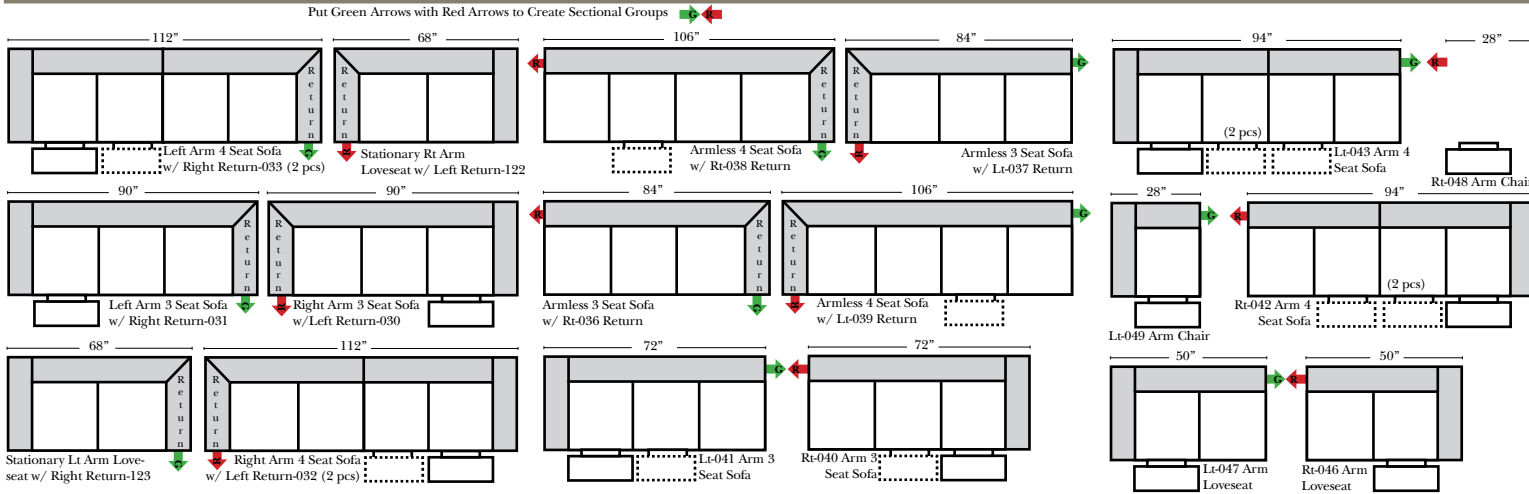

Standard & Armless

(All 4 seat items ship as one piece if stationary, two pieces if motion installed)

2 Piece Curve Sectional & Ottomans

Features

- Standard:**
- Available in Full & Top Grain Leathers
 - Available in Luxury Fabrics
 - All Hardwood Frames
- Options:**
- No. 33 Firm Foam (N/C Option)
 - Console Table - Standard as Espresso finish (N/C Option is Honey Oak finish)
 - Cup Holders - Standard as Silver finish (N/C Option is Black or Hammered Antique Finish)
 - Sofa Center Recliner (Additional Charge)
 - Motorized Recliner Mechanism (additional Charge)
 - Swivel Recliner Base (additional Charge)
 - Swivel Glider Mechanism (additional Charge)
 - Lift Chair Dual Motor Mechanism (additional Charge)
- Sleeper Options:** (All the below options are at additional charges)
- Full Sleeper available w/Standard Mattress
 - Deluxe Innerspring Mattress: Full
 - Air Dream Coil Mattress: Full Only

Note:

All Dimensions are approximate, if accuracy is crucial, please contact us for validation of the dimensions shown. However, a 1" to 2" variance can still apply due to foam and upholstery.

L-Shape / 90 Degree Sectional

(All 4 seat items ship as one piece if stationary, two pieces if motion installed)

Chaise, Curves/Wedges & Conversation Sectionals

Put Green Arrows with Red Arrows to Create Sectional Groups 
Put Orange Arrows with Tan Arrows to Create Sectional Groups 

(No other configurations can be put between the 4 Seat Conversation Sofa pieces)

Sleepers

Put Green Arrows with Red Arrows to Create Sectional Groups 
Put Blue Arrows with Yellow Arrows to Create Sectional Groups 