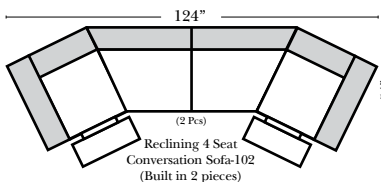

Standard & Armless

(All 4 seat items ship as one piece if stationary, two pieces if motion installed)

2 Piece Curve Sectional & Ottomans

Features

- Standard:**
- Available in Full & Top Grain Leathers
 - Available in Luxury Fabrics
 - All Hardwood Frames
- Options:**
- No. 33 Firm Foam (N/C Option)
 - Console Table - Standard as Espresso finish (N/C Option is Honey Oak finish)
 - Cup Holders - Standard as Silver finish (N/C Option is Black or Hammered Antique Finish)
 - Sofa Center Recliner (Additional Charge)
 - Motorized Recliner Mechanism (additional Charge)
 - Swivel Recliner Base (additional Charge)
 - Swivel Glider Mechanism (additional Charge)
 - Lift Chair Dual Motor Mechanism (additional Charge)
- Sleeper Options:** (All the below options are at additional charges)
- Full Sleeper available w/Standard Mattress
 - Deluxe Innerspring Mattress: Full
 - Air Dream Coil Mattress: Full Only

Note:

All Dimensions are approximate, if accuracy is crucial, please contact us for validation of the dimensions shown. However, a 1" to 2" variance can still apply due to foam and upholstery.

L-Shape / 90 Degree Sectional

(All 4 seat items ship as one piece if stationary, two pieces if motion installed)

Chaise, Curves/Wedges & Conversation Sectionals

Put Green Arrows with Red Arrows to Create Sectional Groups 
Put Orange Arrows with Tan Arrows to Create Sectional Groups 