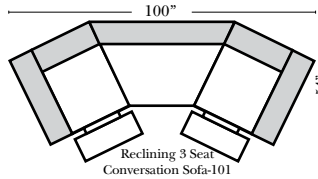

Standard & Armless

(All 4 seat items ship as one piece if stationary, two pieces if motion installed)

2 Piece Curve Sectional & Ottomans

Features

- Standard:**
- Available in Full & Top Grain Leathers
 - Available in Luxury Fabrics
 - All Hardwood Frames
- Options:**
- No. 33 Firm Foam (N/C Option)
 - Console Table - Standard as Espresso finish (N/C Option is Honey Oak finish)
 - Cup Holders - Standard as Silver finish (N/C Option is Black or Hammered Antique Finish)
 - Sofa Center Recliner (Additional Charge)
 - Motorized Recliner Mechanism (additional Charge)
 - Swivel Recliner Base (additional Charge)
 - Swivel Glider Mechanism (additional Charge)
 - Lift Chair Dual Motor Mechanism (additional Charge)
- Sleeper Options:** (All the below options are at additional charges)
- Full Sleeper available w/Standard Mattress
 - Deluxe Innerspring Mattress: Full
 - Air Dream Coil Mattress: Full Only

Note:

All Dimensions are approximate, if accuracy is crucial, please contact us for validation of the dimensions shown. However, a 1" to 2" variance can still apply due to foam and upholstery.

L-Shape / 90 Degree Sectional

(All 4 seat items ship as one piece if stationary, two pieces if motion installed)

Chaise, Curves/Wedges & Conversation Sectionals

Put Green Arrows with Red Arrows to Create Sectional Groups 
Put Orange Arrows with Tan Arrows to Create Sectional Groups 