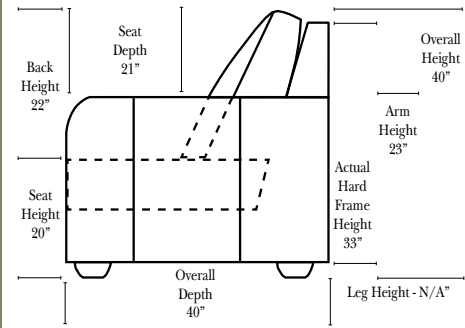

Standard & Armless

(All 4 seat items ship as one piece if stationary, two pieces if motion installed)

2 Piece Curve Sectional & Ottomans

Features

- Standard:**
- Available in Full & Top Grain Leathers
 - Available in Luxury Fabrics
 - All Hardwood Frames
- Options:**
- No. 33 Firm Foam (N/C Option)
 - Console Table - Standard as Espresso finish (N/C Option is Honey Oak finish)
 - Cup Holders - Standard as Silver finish (N/C Option is Black or Hammered Antique Finish)
 - Sofa Center Recliner (Additional Charge)
 - Motorized Recliner Mechanism (additional Charge)
 - Swivel Recliner Base (additional Charge)
 - Swivel Glider Mechanism (additional Charge)
 - Lift Chair Dual Motor Mechanism (additional Charge)
- Sleeper Options:** (All the below options are at additional charges)
- Full Sleeper available w/Standard Mattress
 - Deluxe Innerspring Mattress: Full
 - Air Dream Coil Mattress: Full Only

Note:

All Dimensions are approximate, if accuracy is crucial, please contact us for validation of the dimensions shown. However, a 1" to 2" variance can still apply due to foam and upholstery.

L-Shape / 90 Degree Sectional