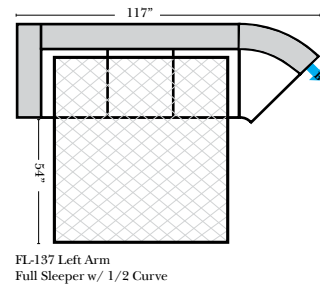

Chaise, Curves/Wedges & Conversation Sectionals

Put Green Arrows with Red Arrows to Create Sectional Groups
Put Orange Arrows with Tan Arrows to Create Sectional Groups

(No other configurations can be put between the 4 Seat Conversation Sofa pieces)

Sleepers

Put Green Arrows with Red Arrows to Create Sectional Groups
Put Blue Arrows with Yellow Arrows to Create Sectional Groups

Suggested Configurations

07/06/2012

The Suggested Configurations below are only a sample of what the imagination can create, please enjoy creating the configuration that fits your lifestyle, using the ideas below and from the items on the opposite page.