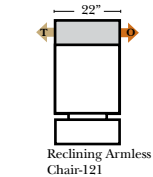

Chaise, Curves/Wedges & Conversation Sectionals

Put Green Arrows with Red Arrows to Create Sectional Groups
Put Orange Arrows with Tan Arrows to Create Sectional Groups

(No other configurations can be put between the 4 Seat Conversation Sofa pieces)

Sleepers

Put Green Arrows with Red Arrows to Create Sectional Groups
Put Blue Arrows with Yellow Arrows to Create Sectional Groups

Suggested Configurations

07/06/2012

The Suggested Configurations below are only a sample of what the imagination can create, please enjoy creating the configuration that fits your lifestyle, using the ideas below and from the items on the opposite page.