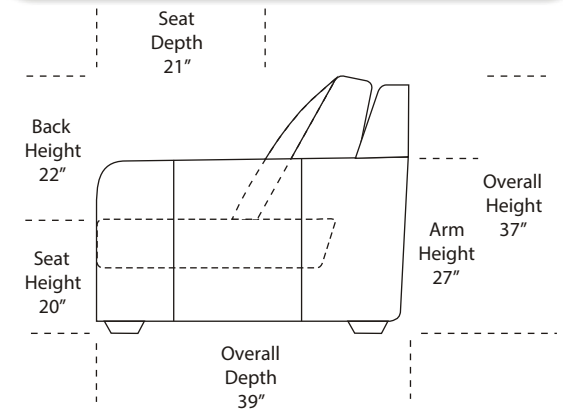

Features

07/06/2012

Standard:

- All Full or Top-Grain Leather
- All hardwood frames

Options:

- Down Seats (Additional Charges Apply)
- Down Backs (Additional Charges Apply)
- No. 33 Firm Seating

Sleeper Options:

- Deluxe Queen Mattress (Additional Charges Apply)
- Air Dream Queen Mattress (Additional Charges Apply)

Special orders shipped within 4-6 weeks

Note: All sizes are approximate.