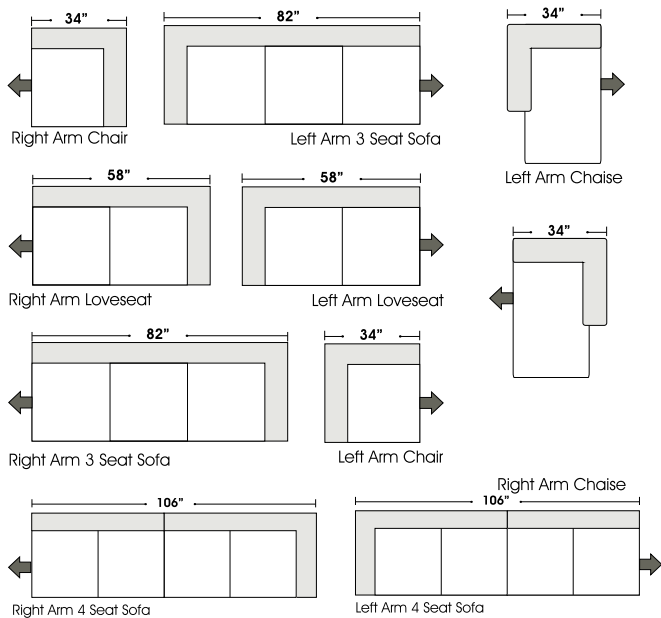

STANDARD

RETURN

ONE ARM

OTTOMANS

Features

Standard:

- All Full or Top-Grain Leather
- All hardwood frames

Options:

- Down Seats (Additional Charges Apply)
- Down Backs (Additional Charges Apply)
- No. 33 Firm Seating

Sleeper Options:

- Deluxe Queen Mattress (Additional Charges Apply)
- Air Dream Mattress (Additional Charges Apply)

Special orders shipped within 4-6 weeks

Photo Coming Soon

07/06/2012

Suggested Configurations

3 Seat Queen Sleeper

Armless 3 Seat Queen Sleeper

Right Arm 3 Seat Queen Sleeper

Left Arm 3 Seat Queen Sleeper