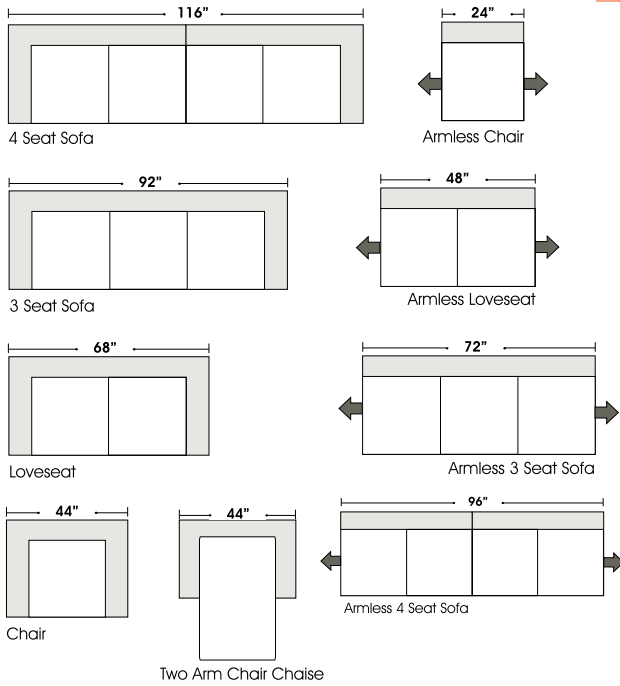

STANDARD

RETURN

ONE ARM

OTTOMANS

Features

Standard:

- All Full or Top-Grain Leather
- All hardwood frames

Options:

- Down Seats (Additional Charges Apply)
- Down Backs (Additional Charges Apply)
- No. 33 Firm Seating

Sleeper Options:

- Deluxe Queen Mattress (Additional Charges Apply)
- Air Dream Mattress (Additional Charges Apply)

Special orders shipped within 4-6 weeks

Photo Coming Soon

07/06/2012

Suggested Configurations

3 Seat Queen Sleeper

Armless 3 Seat Queen Sleeper

Right Arm 3 Seat Queen Sleeper

Left Arm 3 Seat Queen Sleeper