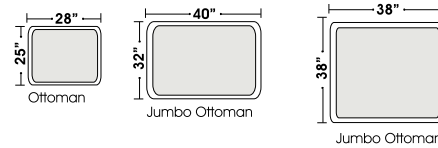

STANDARD

RETURN

ONE ARM

OTTOMANS

Features

Standard:

- All Full or Top-Grain Leather
- All hardwood frames

Options:

- Down Seats (Additional Charges Apply)
- Down Backs (Additional Charges Apply)
- No. 33 Firm Seating

Sleeper Options:

- Deluxe Queen Mattress (Additional Charges Apply)
- Air Dream Mattress (Additional Charges Apply)

Special orders shipped within 4-6 weeks

Photo Coming Soon