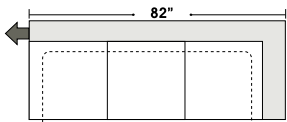

- Down Seats (Additional Charges Apply)
- Down Backs (Additional Charges Apply)
- No. 33 Firm Seating

Sleeper Options:

- Deluxe Queen Mattress (Additional Charges Apply)
- Air Dream Mattress (Additional Charges Apply)

Special orders shipped within 4-6 weeks

Photo Coming Soon

07/06/2012

Suggested Configurations

3 Seat Queen Sleeper

Armless 3 Seat Queen Sleeper

Right Arm 3 Seat Queen Sleeper

Left Arm 3 Seat Queen Sleeper