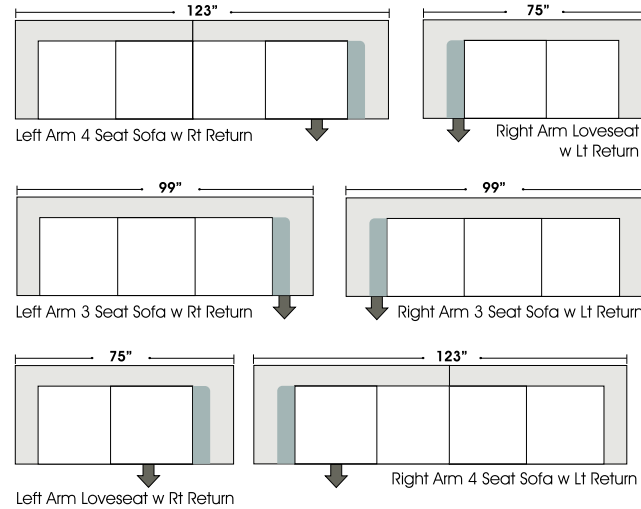

STANDARD

RETURN

ONE ARM

OTTOMANS

Features

Standard:

- All Full or Top-Grain Leather
- All hardwood frames

Options:

- Down Seats (Additional Charges Apply)
- Down Backs (Additional Charges Apply)
- No. 33 Firm Seating

Sleeper Options:

- Deluxe Queen Mattress (Additional Charges Apply)
- Air Dream Mattress (Additional Charges Apply)

Special orders shipped within 4-6 weeks

Photo Coming Soon

07/06/2012

Suggested Configurations

3 Seat Queen Sleeper

Armless 3 Seat Queen Sleeper

Right Arm 3 Seat Queen Sleeper

Left Arm 3 Seat Queen Sleeper