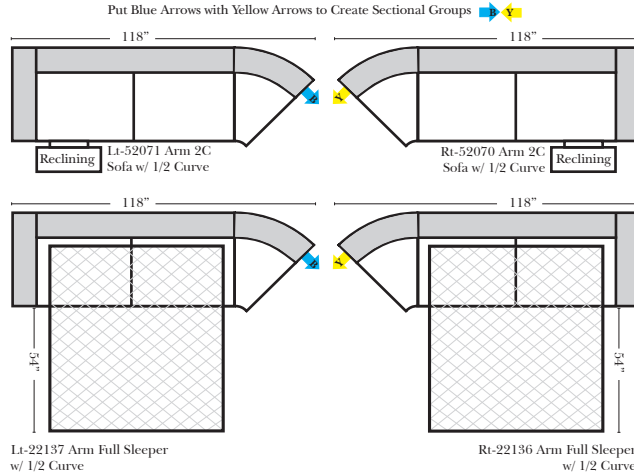

Reclining Standard/Sleeper

Reclining Curve/Sleeper

Suggested Configurations

The Suggested Configurations below are only a sample of what the imagination can create, please enjoy creating the configuration that fits your lifestyle, using the ideas below and from the items on the opposite page.

Sleeper Options: Full Size Available

- Add Standard Innerspring Mattress
- Add Deluxe Innerspring Mattress
- Add Air Dream Coil Mattress

Note:

All Dimensions are approximate, if accuracy is crucial, please contact us for validation of the dimensions shown. However, a 1" to 2" variance can still apply due to foam and upholstery.

All items on these pages are available as Stationary (Non-Reclining)

Reclining 90 Degree / L-Shape Sectional / Sleeper

Put Green Arrows with Red Arrows to Create Sectional Groups