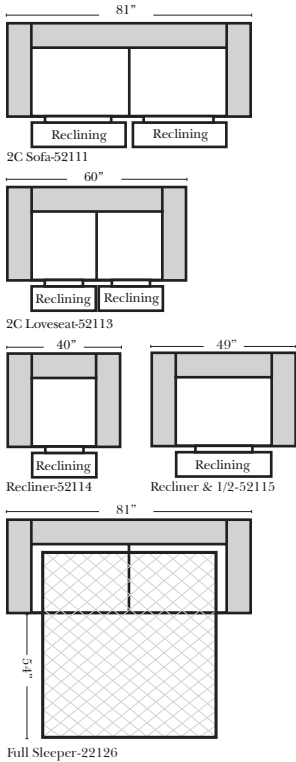

Reclining Standard/Sleeper

Reclining Curve/Sleeper

Suggested Configurations

The Suggested Configurations below are only a sample of what the imagination can create, please enjoy creating the configuration that fits your lifestyle, using the ideas below and from the items on the opposite page.

Sleeper Options: Full Size Available

- Add Standard Innerspring Mattress
- Add Deluxe Innerspring Mattress
- Add Air Dream Coil Mattress

Note:

All Dimensions are approximate, if accuracy is crucial, please contact us for validation of the dimensions shown. However, a 1" to 2" variance can still apply due to foam and upholstery.