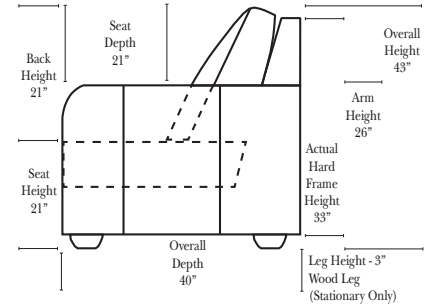

Reclining Standard/Sleeper

Reclining Curve/Sleeper

Suggested Configurations

The Suggested Configurations below are only a sample of what the imagination can create, please enjoy creating the configuration that fits your lifestyle, using the ideas below and from the items on the opposite page.

Sleeper Options: Full Size Available

- Add Standard Innerspring Mattress
- Add Deluxe Innerspring Mattress
- Add Air Dream Coil Mattress

Note:

All Dimensions are approximate, if accuracy is crucial, please contact us for validation of the dimensions shown. However, a 1" to 2" variance can still apply due to foam and upholstery.