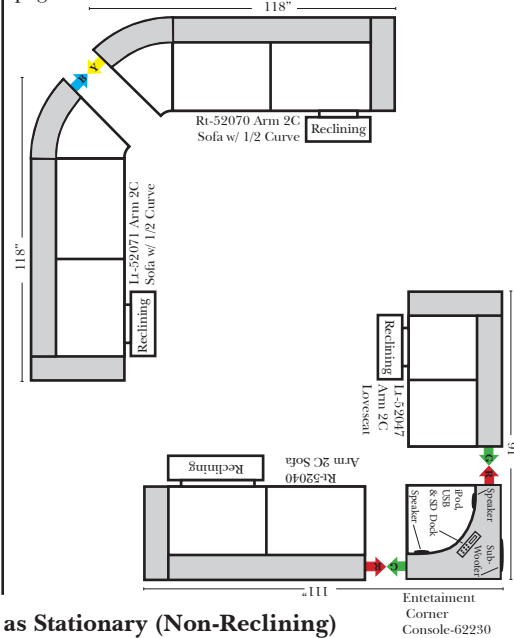

Reclining Standard/Sleeper

Reclining Curve/Sleeper

Suggested Configurations

The Suggested Configurations below are only a sample of what the imagination can create, please enjoy creating the configuration that fits your lifestyle, using the ideas below and from the items on the opposite page.

Sleeper Options: Full Size Available

- Add Standard Innerspring Mattress
- Add Deluxe Innerspring Mattress
- Add Air Dream Coil Mattress

Note:

All Dimensions are approximate, if accuracy is crucial, please contact us for validation of the dimensions shown. However, a 1" to 2" variance can still apply due to foam and upholstery.

All items on these pages are available as Stationary (Non-Reclining)

Reclining 90 Degree / L-Shape Sectional / Sleeper

Put Green Arrows with Red Arrows to Create Sectional Groups