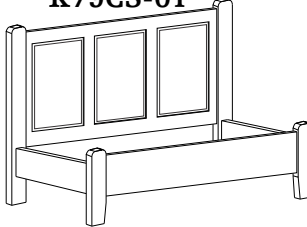

Headboard Height 40"
Footboard Height 27"

K79CS-01