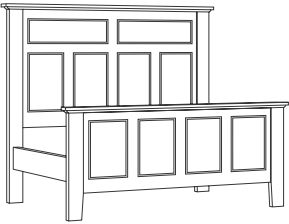

Portland Bed

3CF-709