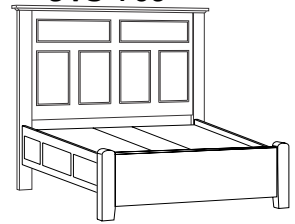

3CS-709

Headboard Height 64"
Footboard Height 23"

3VF-709

Pedestal 4" off Floor

3VS-709

Pedestal 4" off Floor

Small Scale Beds

Butte Beds