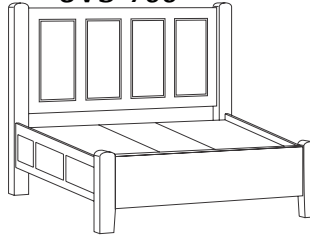

Headboard Height 50"
Footboard Height 23"

3VS-799