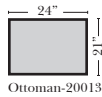

Chair-13005

Ottoman-20013