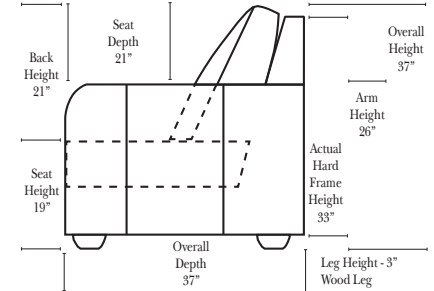

Standard

v.06.10.13

3C Sofa-13001

2C Loveseat-13004

Chair-13005

Ottoman-20013

Feature & Options

Standard:

Options that have Additional Charges:

- Down Seats (additional Charge)
- Upholstered Swivel Base (2 Arm Chair Only)

Sleeper Options: (N/A on this style)

Note:

All Dimensions are approximate, if accuracy is crucial, please contact us for validation of the dimensions shown. However, a 1" to 2" variance can still apply due to foam and upholstery.