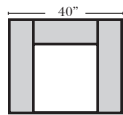

2C Loveseat-13004

Chair-13005