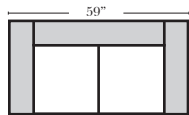

Standard

v.06.10.13

3C Sofa-13001

2C Loveseat-13004

Chair-13005

Ottoman-20013

Feature & Options

Standard:

Options that have Additional Charges:

- Down Seats (additional Charge)
- Upholstered Swivel Base (2 Arm Chair Only)

Sleeper Options: (N/A on this style)

Note:

All Dimensions are approximate, if accuracy is crucial, please contact us for validation of the dimensions shown. However, a 1" to 2" variance can still apply due to foam and upholstery.