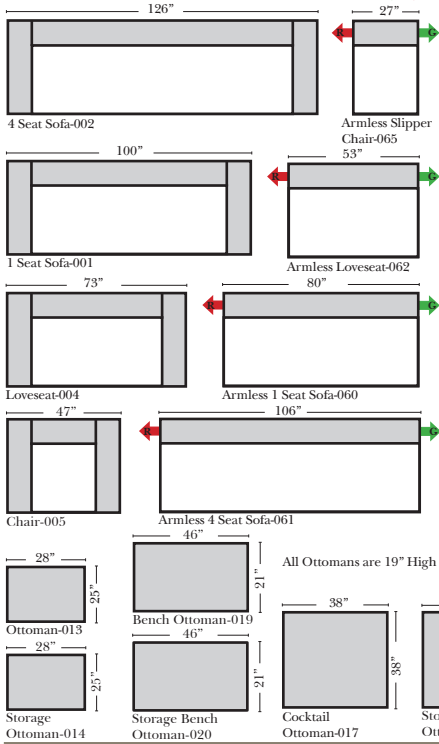

Standard / Armless / Ottomans

Put Green Arrows with Red Arrows to Create Sectional Groups

Chaise / Sectional

Green Arrows with Red Arrows to mix with some of the L-Shaped pieces.

Suggested Configurations

Features

Standard:

- Available in Full & Top Grain Leathers
- Available in Luxury Fabrics
- All Hardwood Frames

Options:

- No. 33 Firm Foam
- Upholstered Swivel Base (2 Arm Chair Only)

Sleeper Options: (No Sleepers are available for this style)

L-Shape / 90 Degree Sectional

(All 4 seat items ship as one piece if stationary, two pieces if motion installed)

Put Green Arrows with Red Arrows to Create Sectional Groups

Note:

All Dimensions are approximate, if accuracy is crucial, please contact us for validation of the dimensions shown. However, a 1" to 2" variance can still apply due to foam and upholstery.