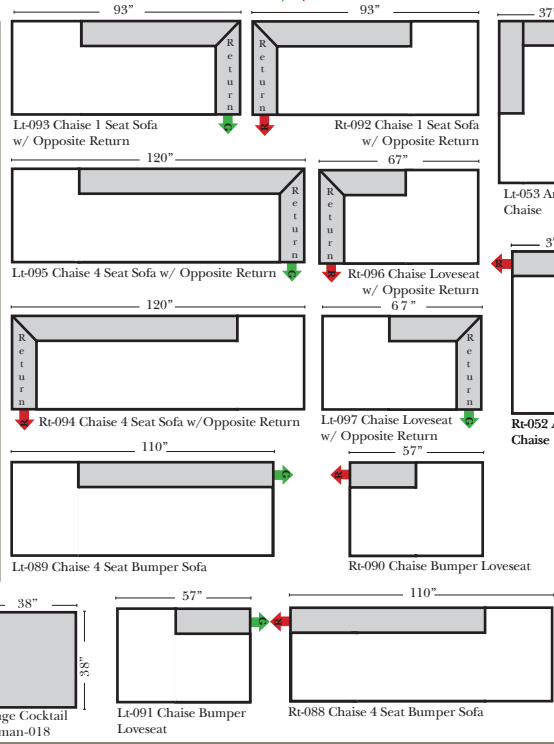

Standard / Armless / Ottomans

Put Green Arrows with Red Arrows to Create Sectional Groups

Chaise / Sectional

Green Arrows with Red Arrows to mix with some of the L-Shaped pieces.

Suggested Configurations

Features

Standard:

- Available in Full & Top Grain Leathers
- Available in Luxury Fabrics
- All Hardwood Frames

Options:

- No. 33 Firm Foam
- Upholstered Swivel Base (2 Arm Chair Only)

Sleeper Options: (No Sleepers are available for this style)

L-Shape / 90 Degree Sectional

(All 4 seat items ship as one piece if stationary, two pieces if motion installed)

Put Green Arrows with Red Arrows to Create Sectional Groups

Note:

All Dimensions are approximate, if accuracy is crucial, please contact us for validation of the dimensions shown. However, a 1" to 2" variance can still apply due to foam and upholstery.