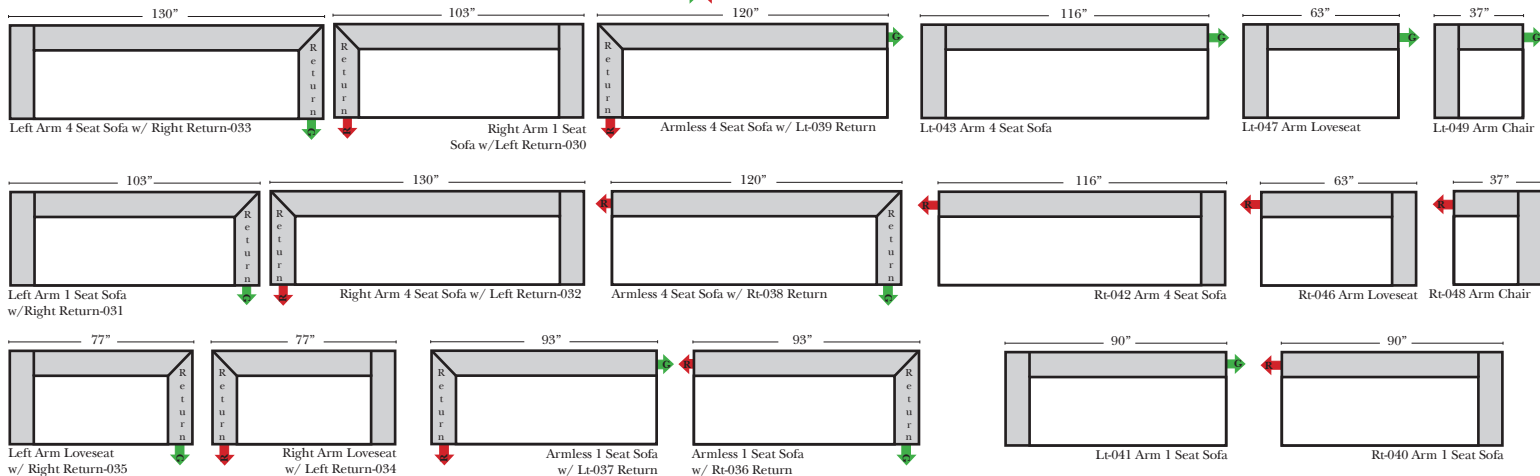

Standard:

- Available in Full & Top Grain Leathers
- Available in Luxury Fabrics
- All Hardwood Frames

Options:

- No. 33 Firm Foam
- Upholstered Swivel Base (2 Arm Chair Only)

Sleeper Options: (No Sleepers are available for this style)

L-Shape / 90 Degree Sectional

(All 4 seat items ship as one piece if stationary, two pieces if motion installed)

Put Green Arrows with Red Arrows to Create Sectional Groups

Note:

All Dimensions are approximate, if accuracy is crucial, please contact us for validation of the dimensions shown. However, a 1" to 2" variance can still apply due to foam and upholstery.