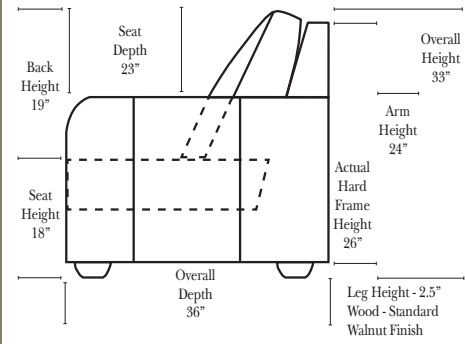

Standard / Armless / Ottomans

Put Green Arrows with Red Arrows to Create Sectional Groups

Chaise / Sectional

Green Arrows with Red Arrows to mix with some of the L-Shaped pieces.

Suggested Configurations

Features

L-Shape / 90 Degree Sectional

(All 4 seat items ship as one piece if stationary, two pieces if motion installed)

Put Green Arrows with Red Arrows to Create Sectional Groups

Note:

All Dimensions are approximate, if accuracy is crucial, please contact us for validation of the dimensions shown. However, a 1" to 2" variance can still apply due to foam and upholstery.