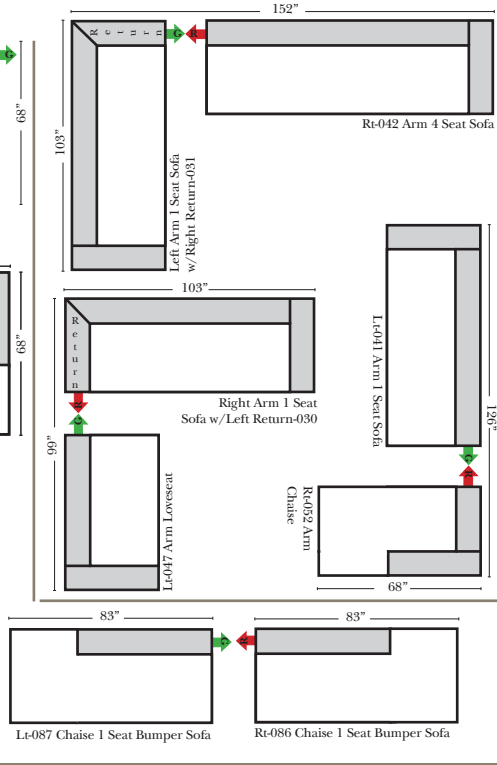

Standard / Armless / Ottomans

Put Green Arrows with Red Arrows to Create Sectional Groups

Chaise / Sectional

Green Arrows with Red Arrows to mix with some of the L-Shaped pieces.

Suggested Configurations

Features

Standard:

- Available in Full & Top Grain Leathers
- Available in Luxury Fabrics
- All Hardwood Frames

Options:

- No. 33 Firm Foam
- Upholstered Swivel Base (2 Arm Chair Only)

Sleeper Options: (No Sleepers are available for this style)

L-Shape / 90 Degree Sectional

(All 4 seat items ship as one piece if stationary, two pieces if motion installed)

Put Green Arrows with Red Arrows to Create Sectional Groups

Note:

All Dimensions are approximate, if accuracy is crucial, please contact us for validation of the dimensions shown. However, a 1" to 2" variance can still apply due to foam and upholstery.