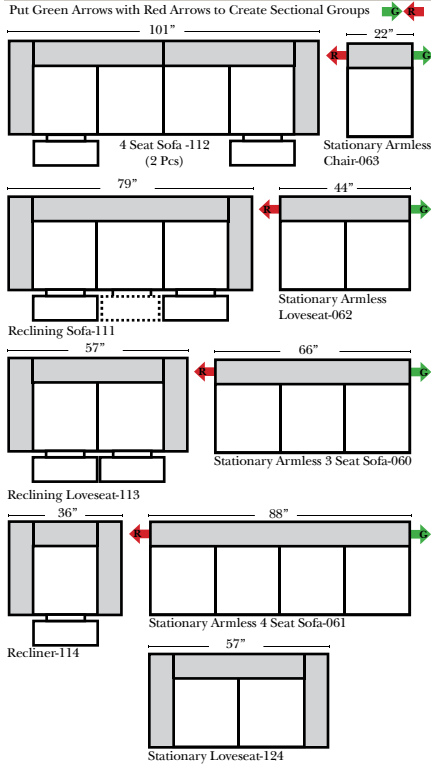

Standard & Armless

(All 4 seat items ship as one piece if stationary, two pieces if motion installed)

2 Piece Curve Sectional & Ottomans

01/05/2015

Features

Standard:

- Available in Full & Top Grain Leathers
- Available in Luxury Fabrics
- All Hardwood Frames
- Nail Heads - Small Chrome on Front Arm Panel, Foot Rest, Part of the Outside Arms, and Wing

Options:

- No. 33 Firm Foam (N/C Option)
- Console Table - Standard as Espresso finish (N/C Option is Honey Oak finish)
- Cup Holders - Standard as Silver finish (N/C Option is Black or Hammered Antique Finish)
- Sofa Center Recliner (Additional Charge)
- Motorized Recliner Mechanism (additional Charge)
- Swivel Recliner Base (additional Charge)
- Swivel Glider Mechanism (additional Charge)
- Lift Chair Dual Motor Mechanism (additional Charge)
- Upholstered Swivel Base - Recliner only (additional Charge)
- Saddle Bags (additional Charge)-Tassels (Included)

Sleeper Options: (No Sleeper available on this style)

Note:

All Dimensions are approximate, if accuracy is crucial, please contact us for validation of the dimensions shown. However, a 1" to 2" variance can still apply due to foam and upholstery.

L-Shape / 90 Degree Sectional

(All 4 seat items ship as one piece if stationary, two pieces if motion installed)

Chaise, Curves/Wedges & Conversation Sectionals

Put Green Arrows with Red Arrows to Create Sectional Groups
Put Orange Arrows with Tan Arrows to Create Sectional Groups