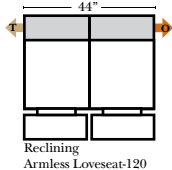

Sleeper Options: (No Sleeper available on this style)

Note:

All Dimensions are approximate, if accuracy is crucial, please contact us for validation of the dimensions shown. However, a 1" to 2" variance can still apply due to foam and upholstery.

L-Shape / 90 Degree Sectional

(All 4 seat items ship as one piece if stationary, two pieces if motion installed)

Chaise, Curves/Wedges & Conversation Sectionals

Put Green Arrows with Red Arrows to Create Sectional Groups
Put Orange Arrows with Tan Arrows to Create Sectional Groups