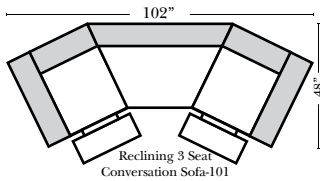

Sleeper Options: (No Sleeper available on this style)

Note:

All Dimensions are approximate, if accuracy is crucial, please contact us for validation of the dimensions shown. However, a 1" to 2" variance can still apply due to foam and upholstery.

L-Shape / 90 Degree Sectional

(All 4 seat items ship as one piece if stationary, two pieces if motion installed)

Chaise, Curves/Wedges & Conversation Sectionals

Put Green Arrows with Red Arrows to Create Sectional Groups
Put Orange Arrows with Tan Arrows to Create Sectional Groups