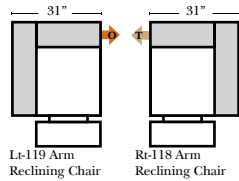

Sleeper Options: (No Sleeper available on this style)

Note:

All Dimensions are approximate, if accuracy is crucial, please contact us for validation of the dimensions shown. However, a 1" to 2" variance can still apply due to foam and upholstery.

L-Shape / 90 Degree Sectional

(All 4 seat items ship as one piece if stationary, two pieces if motion installed)

Chaise, Curves/Wedges & Conversation Sectionals

Put Green Arrows with Red Arrows to Create Sectional Groups
Put Orange Arrows with Tan Arrows to Create Sectional Groups