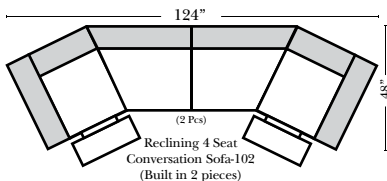

Sleeper Options: (No Sleeper available on this style)

Note:

All Dimensions are approximate, if accuracy is crucial, please contact us for validation of the dimensions shown. However, a 1" to 2" variance can still apply due to foam and upholstery.

L-Shape / 90 Degree Sectional

(All 4 seat items ship as one piece if stationary, two pieces if motion installed)

Chaise, Curves/Wedges & Conversation Sectionals

Put Green Arrows with Red Arrows to Create Sectional Groups
Put Orange Arrows with Tan Arrows to Create Sectional Groups