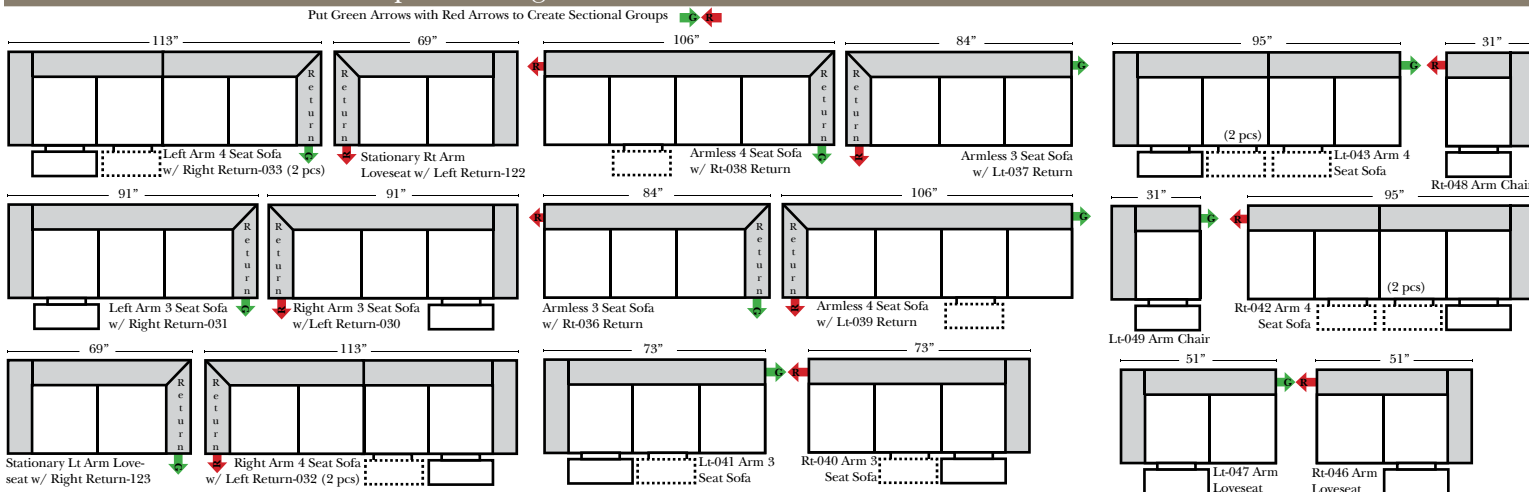

Standard & Armless

(All 4 seat items ship as one piece if stationary, two pieces if motion installed)

2 Piece Curve Sectional & Ottomans

01/05/2015

Features

Standard:

- Available in Full & Top Grain Leathers
- Available in Luxury Fabrics
- All Hardwood Frames
- Nail Heads - Small Chrome on Front Arm Panel, Foot Rest, Part of the Outside Arms, and Wing

Sleeper Options: (No Sleeper available on this style)

Note:

All Dimensions are approximate, if accuracy is crucial, please contact us for validation of the dimensions shown. However, a 1" to 2" variance can still apply due to foam and upholstery.

L-Shape / 90 Degree Sectional

(All 4 seat items ship as one piece if stationary, two pieces if motion installed)

Chaise, Curves/Wedges & Conversation Sectionals

Put Green Arrows with Red Arrows to Create Sectional Groups
Put Orange Arrows with Tan Arrows to Create Sectional Groups