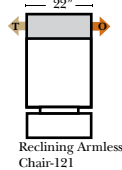

Sleeper Options: (No Sleeper available on this style)

Note:

All Dimensions are approximate, if accuracy is crucial, please contact us for validation of the dimensions shown. However, a 1" to 2" variance can still apply due to foam and upholstery.

L-Shape / 90 Degree Sectional

(All 4 seat items ship as one piece if stationary, two pieces if motion installed)

Chaise, Curves/Wedges & Conversation Sectionals

Put Green Arrows with Red Arrows to Create Sectional Groups
Put Orange Arrows with Tan Arrows to Create Sectional Groups