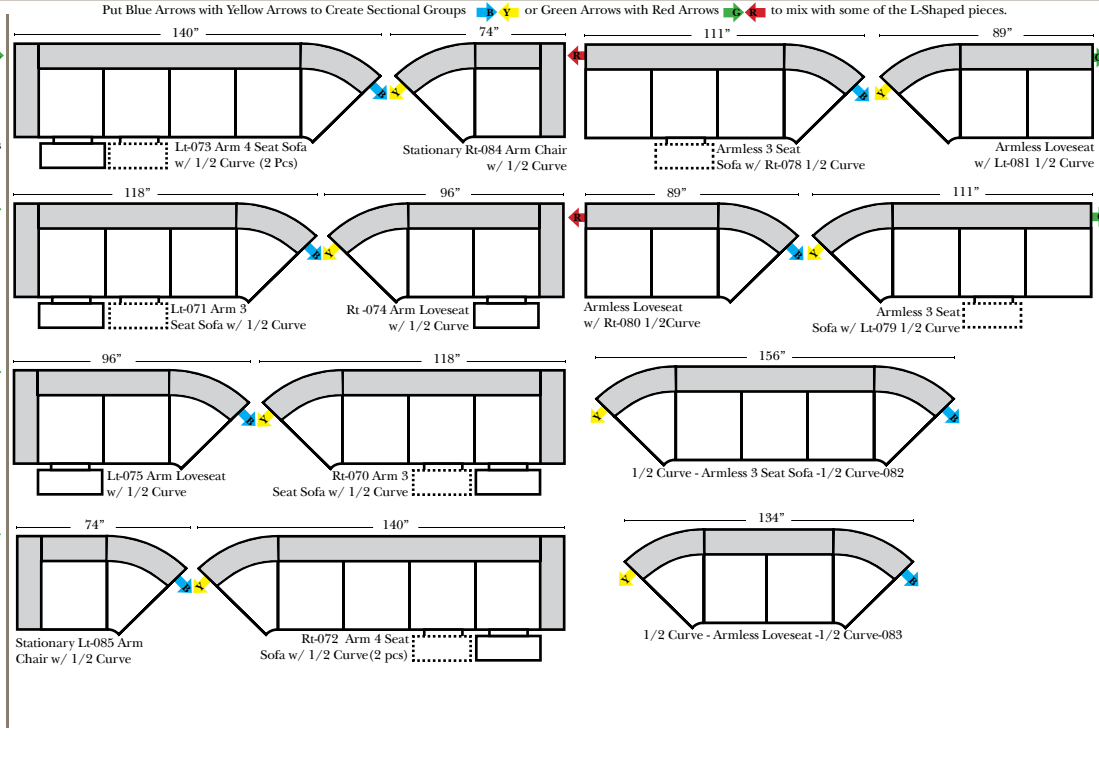

Standard & Armless

(All 4 seat items ship as one piece if stationary, two pieces if motion installed)

2 Piece Curve Sectional & Ottomans

01/05/2015

Features

Standard:

- Available in Full & Top Grain Leathers
- Available in Luxury Fabrics
- All Hardwood Frames
- Nail Heads - Small Chrome on Front Arm Panel, Foot Rest, Part of the Outside Arms, and Wing

Sleeper Options: (No Sleeper available on this style)

Note:

All Dimensions are approximate, if accuracy is crucial, please contact us for validation of the dimensions shown. However, a 1" to 2" variance can still apply due to foam and upholstery.

L-Shape / 90 Degree Sectional

(All 4 seat items ship as one piece if stationary, two pieces if motion installed)

Chaise, Curves/Wedges & Conversation Sectionals

Put Green Arrows with Red Arrows to Create Sectional Groups
Put Orange Arrows with Tan Arrows to Create Sectional Groups

(No other configurations can be put between the 4 Seat Conversation Sofa pieces)

Sleepers

Put Green Arrows with Red Arrows to Create Sectional Groups
Put Blue Arrows with Yellow Arrows to Create Sectional Groups