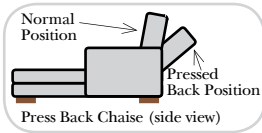

Sleeper Options: (No Sleeper available on this style)

Note:

All Dimensions are approximate, if accuracy is crucial, please contact us for validation of the dimensions shown. However, a 1" to 2" variance can still apply due to foam and upholstery.

L-Shape / 90 Degree Sectional

(All 4 seat items ship as one piece if stationary, two pieces if motion installed)

Chaise, Curves/Wedges & Conversation Sectionals

Put Green Arrows with Red Arrows to Create Sectional Groups
Put Orange Arrows with Tan Arrows to Create Sectional Groups