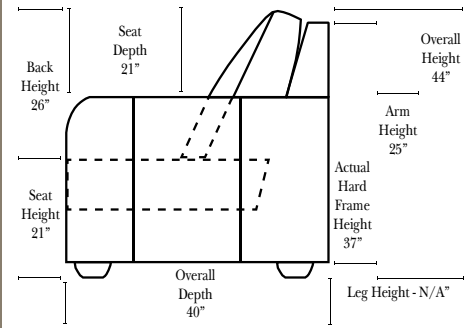

Standard & Armless

(All 4 seat items ship as one piece if stationary, two pieces if motion installed)

2 Piece Curve Sectional & Ottomans

01/05/2015

Features

Standard:

- Available in Full & Top Grain Leathers
- Available in Luxury Fabrics
- All Hardwood Frames
- Nail Heads - Small Chrome on Front Arm Panel, Foot Rest, Part of the Outside Arms, and Wing

Sleeper Options: (No Sleeper available on this style)

Note:

All Dimensions are approximate, if accuracy is crucial, please contact us for validation of the dimensions shown. However, a 1" to 2" variance can still apply due to foam and upholstery.