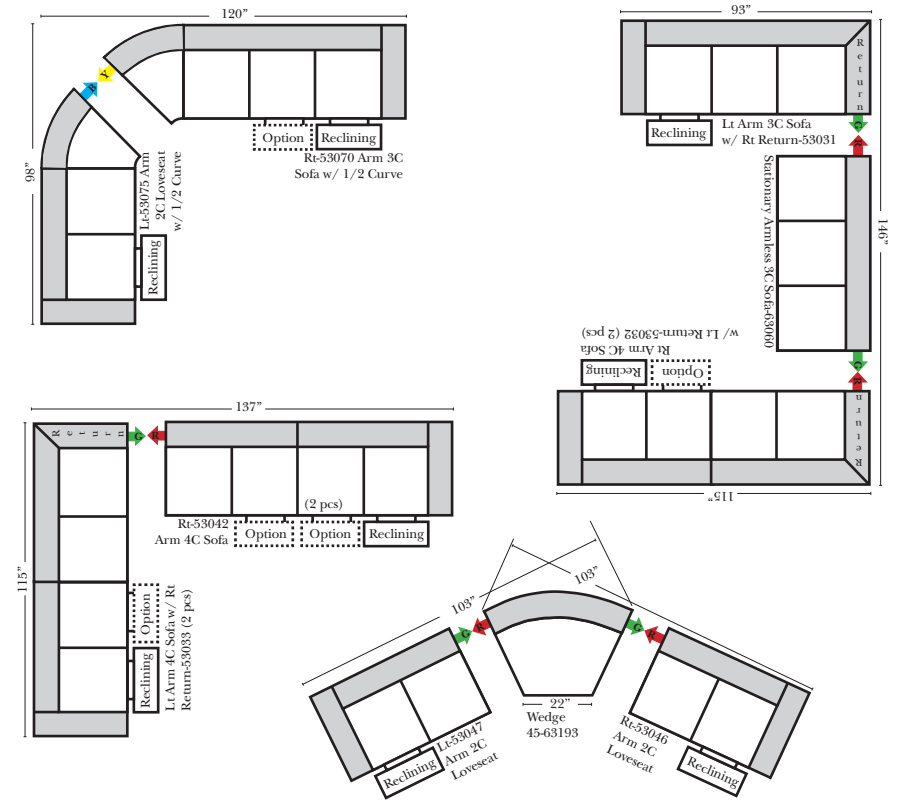

Suggested Configurations

v.12.02.13

The Suggested Configurations below are only a sample of what the imagination can create, please enjoy creating the configuration that fits your lifestyle, using the ideas below and from the items on the opposite page.