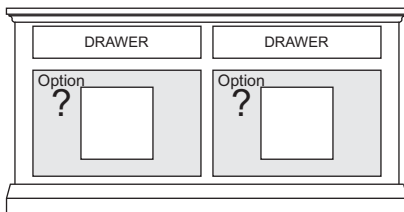

FINISH

C9

☐

Non Media Cabinet