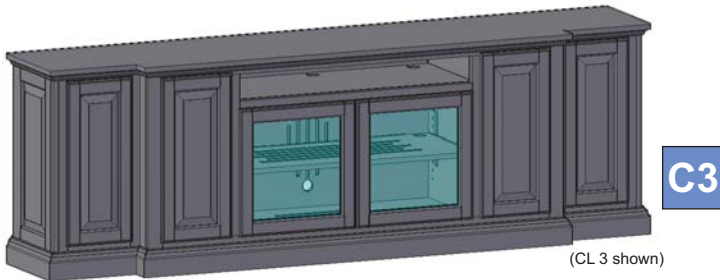

Featuring:

- -Excellent ventilation in the console floor, backs and shelves.
- -Smart holes & cut-outs for easy wire management throughout.
- -Three prong power harness.
- -Adjustable, VENTED shelves.
- -Paneled Ends Standard

Sizing Info