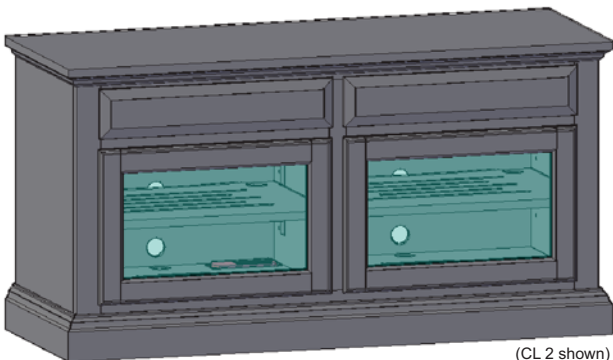

C9

(CL 2 shown)

Sizing Info

CONSOLE DATA: [CL2] [SHORT]		
	UNIT 48	UNIT 52
Width	48	52
Width (OA) (TOP)	50.25	54.25
Width (OA) BASE-MOLDING (APPROX)	50	54
Height	26	26
Depth (OA) (TOP)	18.625	18.625
Depth (OA) BASE-MOLDING (APPROX)	18.5	18.5
Depth (inside)	16.5	
[C7] Horz Space (L/R)	21	23
[C7] Vert Space (Door)	18.75	18.75
[C7] Drawer Width (inside) (L/R)	18.9375	20.9375
[C8] Horz Space (L/R)	21	23
[C8] Vert Space (Door)	13.25	13.25
[C8] Horz Space (Soundbar)	43.5	47.5
[C8] Vert Space (Soundbar)	4	4
[C9] Horz Space (L/R)	21	23
[C9] Vert Space (Door)	13.25	13.25
[C9] Horz Space (Drawer)	21	23
[C9] Vert Space (Drawer)	4	4
[C9] Drawer Width (inside) (approx)	20.1875	22.1875
[C9] Drawer Height (inside) (approx)	2	2
Drawer Depth (inside)	15	15

*Non-Media C7 & C9: All Depths -2"