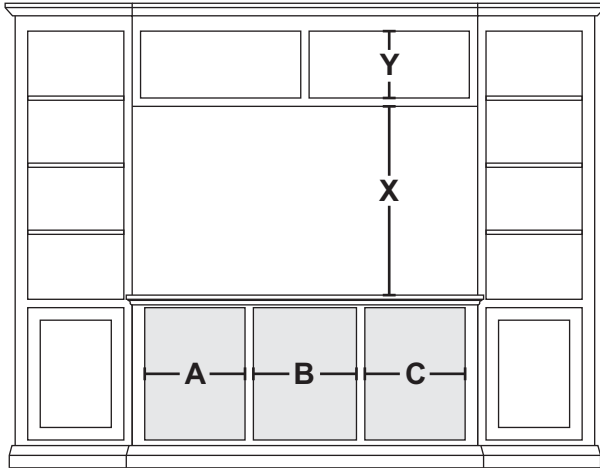

QTY

Glass Shelves
(Specify location / QTY)

QTY

Sizing Info

NOTE:

Upon request, we will change the vertical values (X & Y) as well as the horizontal values (A & B & C) for no additional charge.

The **CONSOLE & BOOKCASE** (width, depth & height) may also be **REDUCED**.
 Example: if a 64" console is needed, order the 66" unit and request the modification at no additional cost. Further modifications may be requested via quote.