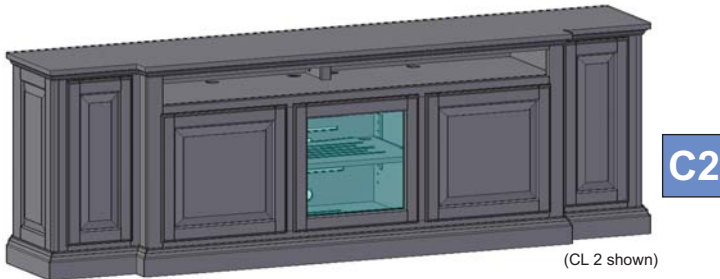

Featuring:

- -Excellent ventilation in the console floor, backs and shelves.
- -Smart holes & cut-outs for easy wire management throughout.
- -Three prong power harness.
- -Adjustable, VENTED shelves.
- -Paneled Ends Standard

Sizing Info