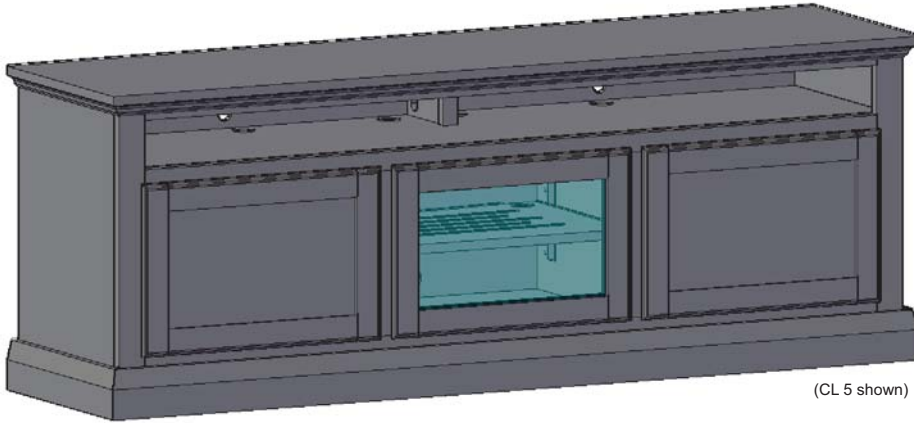

M-(C1-C4)[CL]

Classic (Short)

CUSTOMER:

DATE:

P.O.