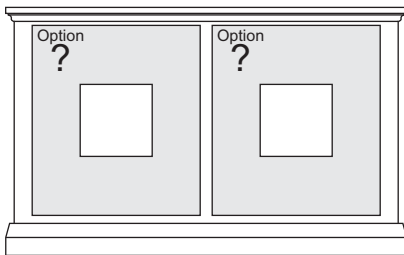

C7

☐

Non Media Cabinet

(Write selection on WHITE / GREY boxes)

D	G	K		
Wood Door w/ 1 adj sh	Glass Door w/ 1 adj sh	SPK Door w/ 1 adj sh	R	M
			3 - Drawer	2 - Drawer w/ SPK Drop-Door

C8