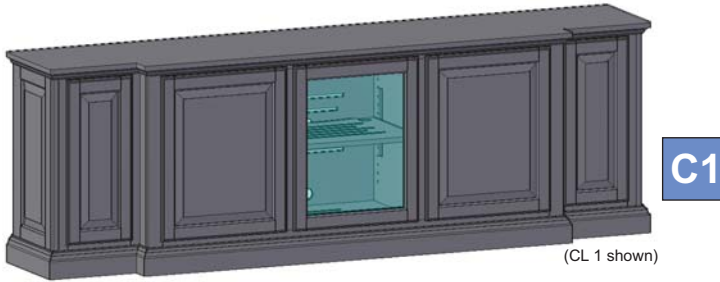

Featuring:

- -Excellent ventilation in the console floor, backs and shelves.
- -Smart holes & cut-outs for easy wire management throughout.
- -Three prong power harness.
- -Adjustable, VENTED shelves.
- -Paneled Ends Standard

Sizing Info