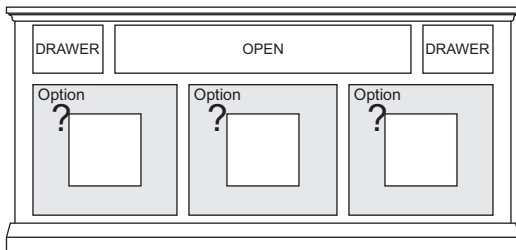

Wood Door
w/ 1 adj sh

C3

Glass Door
w/ 1 adj sh

66" or 70" Wide Only

C4

SPK Door
w/ 1 adj sh

2 - Drawer

Style Option