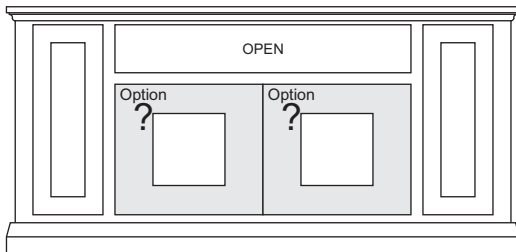

66" or 70" Wide Only

Wood Selection

Pier Door
For bookcase (top section)
(additional cost)

LEFT	RIGHT
<input type="checkbox"/> Glass <input type="checkbox"/> Wood	<input type="checkbox"/> Glass <input type="checkbox"/> Wood