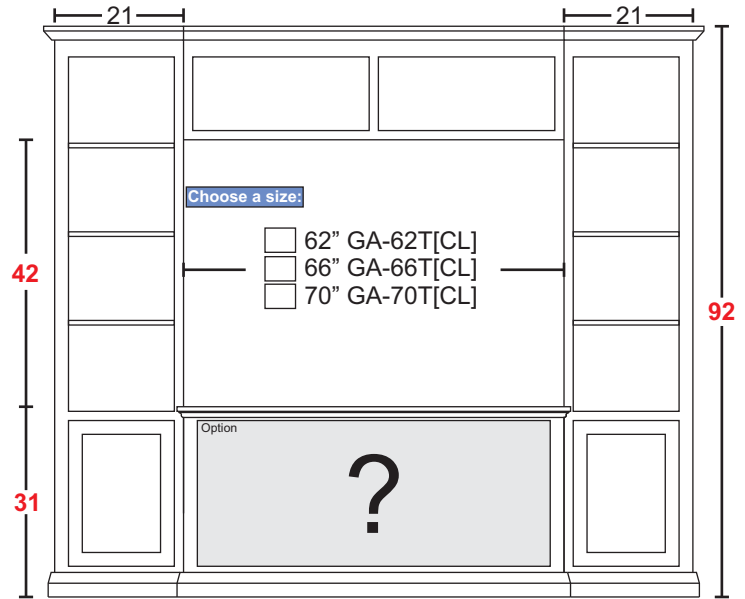

GA-(C1-C4)T [CL]

Classic (Tall)

CUSTOMER:

DATE: P.O.