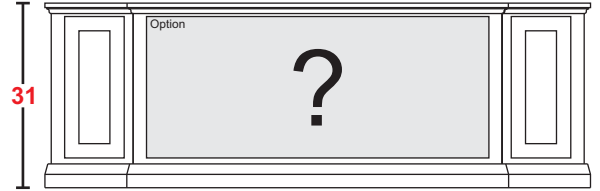

GB-(C1-C4)T[CL]

Classic

CUSTOMER:

DATE: P.O.

(CL 2 shown)

☐ 62" GB-62T[CL]
☐ 66" GB-66T[CL]

C1

Non Media Cabinet

(Write selection on WHITE / GREY boxes)

W	G	K	Option ?	R	M
Wood Door w/ 1 adj sh	Glass Door w/ 1 adj sh	SPK Door w/ 1 adj sh		3 - Drawer	2 - Drawer w/ SPK Drop-Door

C2

Option Selections

Write selection on WHITE/GREY boxes

W
Wood Door w/ 1 adj sh

G
Glass Door w/ 1 adj sh

K
SPK Door w/ 1 adj sh

R
2 - Drawer

Style Option

	CL1
	CL2
	CL4
	CL5

HARDWARE

DOOR	DRAWER

C3

66" Wide Only

Wood Selection

C4

FINISH

☐ **ADDITIONAL SHELF**
QTY