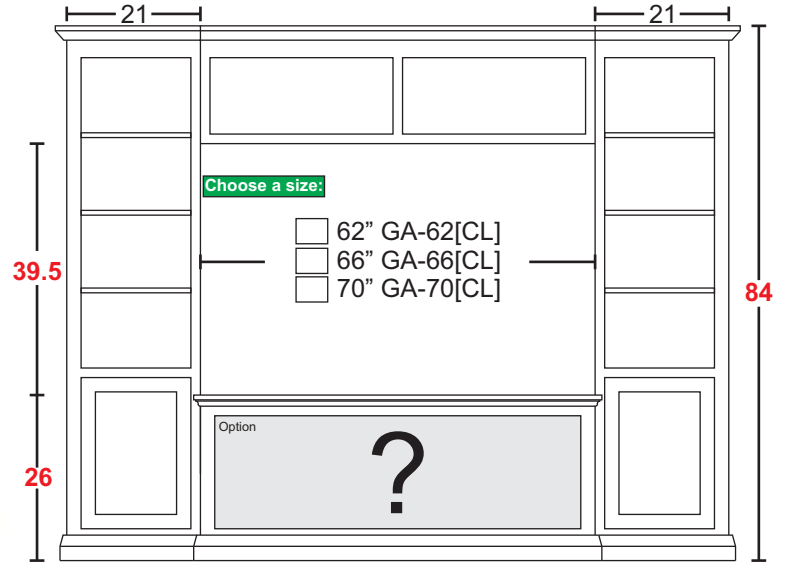

GA-(C1-C4)[CL]

Classic (Short)

CUSTOMER:

DATE: P.O.