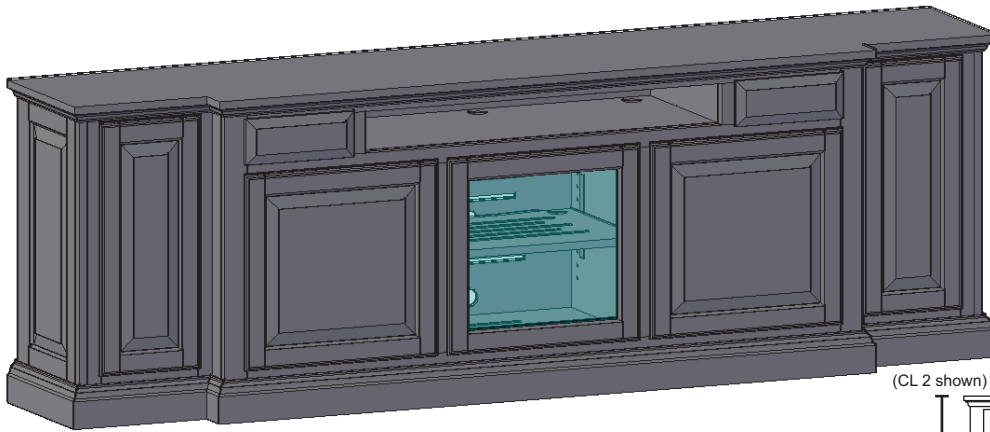

GB-(C1-C4)T[CL]

Classic

CUSTOMER:

DATE: P.O.

(CL 2 shown)

☐ 62" GB-62T[CL]
☐ 66" GB-66T[CL]