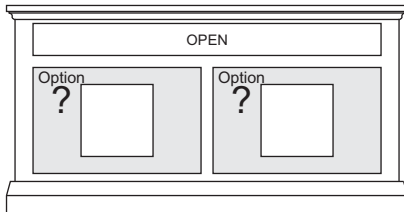

Option Selections:

(Write selection on WHITE / GREY boxes)

C8