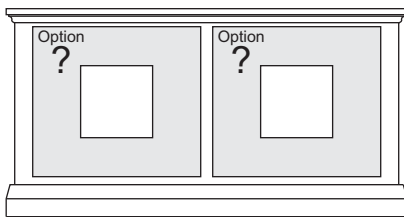

C7

☐

Non Media Cabinet