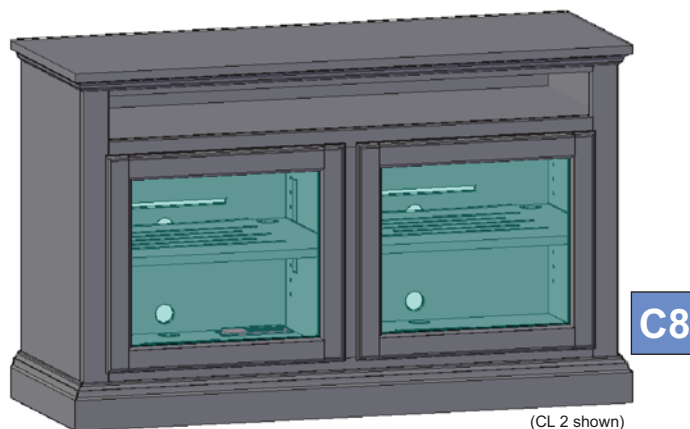

SPECIFICATIONS

(CL 2 shown)

(CL 2 shown)

(CL 2 shown)

Featuring:

- Excellent ventilation in the console floor, backs and shelves.
- Smart holes & cut-outs for easy wire management throughout.
- Three prong power harness.
- Adjustable, VENTED shelves.