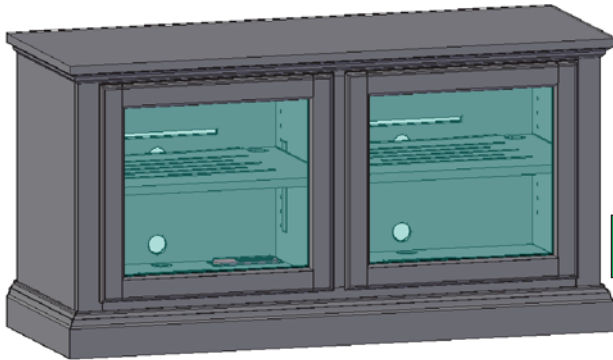

Non Media Cabinet

ADDITIONAL SHELF
 QTY

M-(C7-C9)[CL]

SPECIFICATIONS

C7

(CL 2 shown)

Featuring:

- Excellent ventilation in the console floor, backs and shelves.
- Smart holes & cut-outs for easy wire management throughout.
- Three prong power harness.
- Adjustable, VENTED shelves.