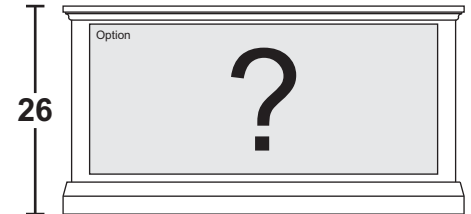

*Non-Media C7 & C9: All Depths -2"

M-(C7-C9)[CL]

Classic (Short)

CUSTOMER:

DATE: P.O.

(CL 2 shown)

Choose a size:

48" M-48[CL]
 52" M-52[CL]