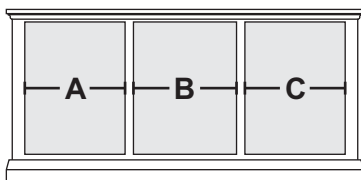

The CONSOLE (width, depth & height) may also be **REDUCED** (gratis) .
Further modifications may be requested via quote.