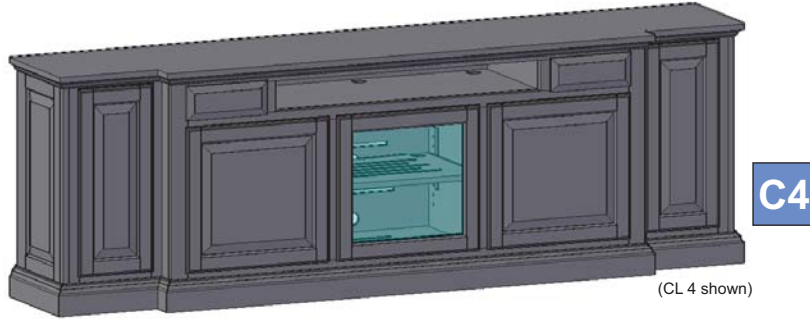

Featuring:

- -Excellent ventilation in the console floor, backs and shelves.
- -Smart holes & cut-outs for easy wire management throughout.
- -Three prong power harness.
- -Adjustable, VENTED shelves.
- -Paneled Ends Standard

Sizing Info