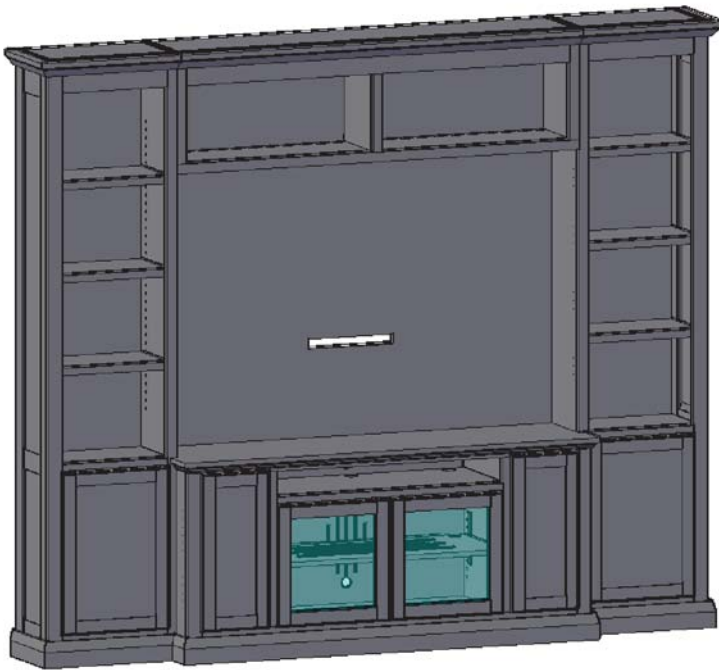

GA-(C1-C4)T [CL]

Classic (Tall)

CUSTOMER:

DATE: P.O.