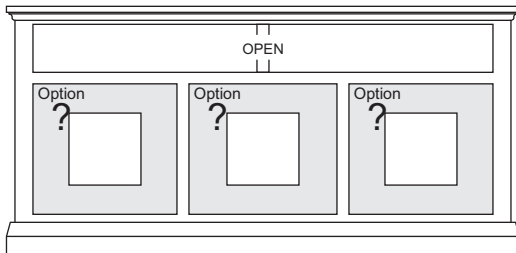

Option Selections:

(Write selection on WHITE / GREY boxes)

D	G	K	R	M
Wood Door w/ 1 adj sh	Glass Door w/ 1 adj sh	SPK Door w/ 1 adj sh	3 - Drawer	2 - Drawer w/ SPK Drop-Door

C2

Option Selections

Write selection on WHITE/GREY boxes

Wood Door
w/ 1 adj sh

Glass Door
w/ 1 adj sh

SPK Door
w/ 1 adj sh

2 - Drawer

Style Option

CL1
CL2
CL4
CL5

FINISH

HARDWARE

DOOR DRAWER

C3