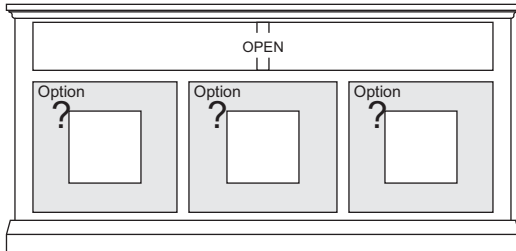

Option Selections

Write selection on WHITE/GREY boxes

Wood Door
w/ 1 adj sh

C3