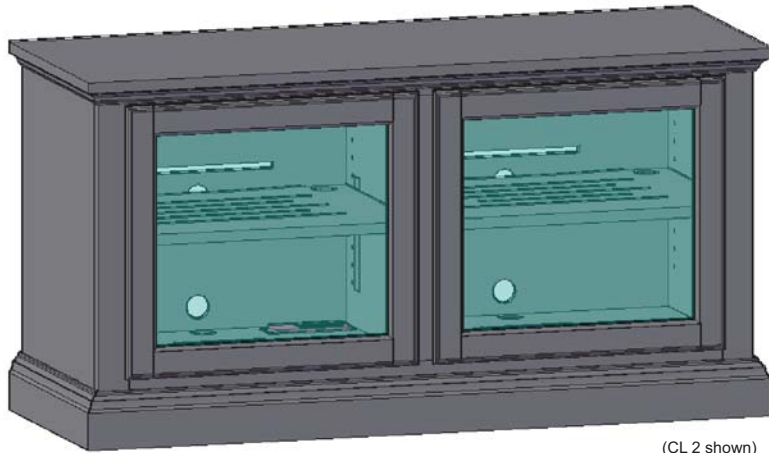

M-(C7-C9)[CL]

Classic (Short)

CUSTOMER:

DATE: P.O.

(CL 2 shown)