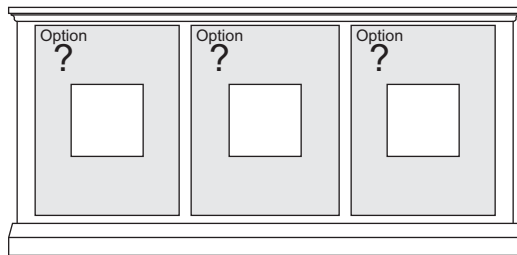

*Non-Media C1: All Depths -2"

GA-(C1-C4)T [CL]

Classic (Tall)

CUSTOMER:

DATE: P.O.

C1

Option Selections:

(Write selection on WHITE / GREY boxes)