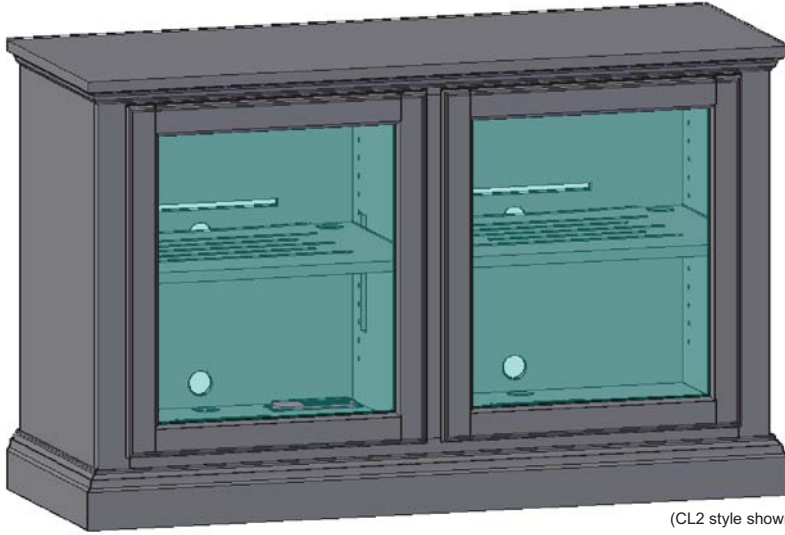

M-(C7-C9)T[CL]

Classic

(Tall)

CUSTOMER:

DATE:

P.O.

(CL2 style shown)

Choose a size:

☐ 48" M-48T[CL]
☐ 52" M-52T[CL]