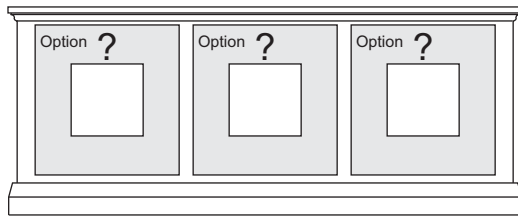

GA-(C1-C4)[CL]

Classic (Short)

CUSTOMER:

DATE: P.O.

C1

Option Selections:

(Write selection on WHITE / GREY boxes)

D	G	K	R	M
Wood Door w/ 1 adj sh	Glass Door w/ 1 adj sh	SPK Door w/ 1 adj sh	2 - Drawer	1 - Drawer w/ SPK Drop-Door