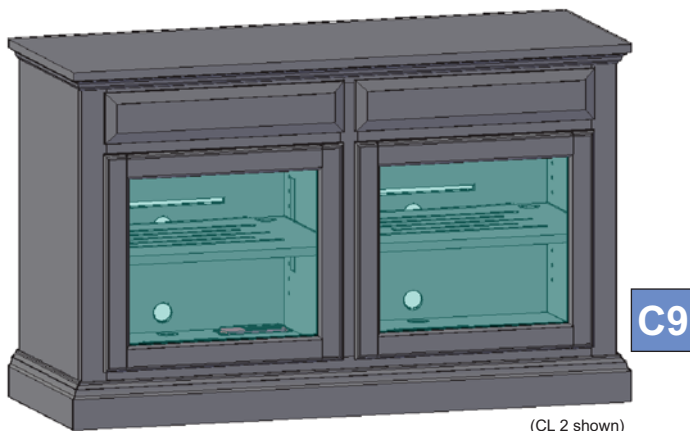

SPECIFICATIONS

(CL 2 shown)

(CL 2 shown)

(CL 2 shown)

Featuring:

- Excellent ventilation in the console floor, backs and shelves.
- Smart holes & cut-outs for easy wire management throughout.
- Three prong power harness.
- Adjustable, VENTED shelves.