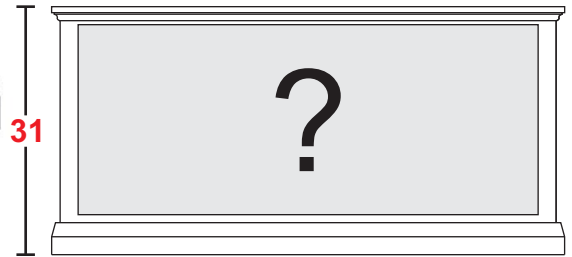

M-(C1-C4)T[CL]

Classic (Tall)

CUSTOMER:

DATE:

P.O.

Choose a size:

- 62" M-62T[CL]
- 66" M-66T[CL]
- 70" M-70T[CL]

C1