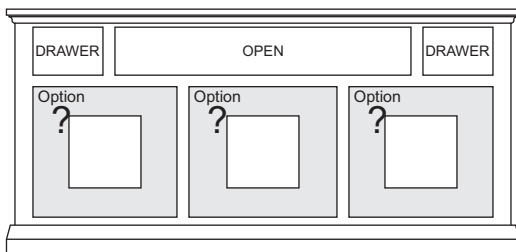

LED Lights

QTY

Additional Wood Shelves

QTY

Glass Shelves
(Specify location / QTY)

QTY