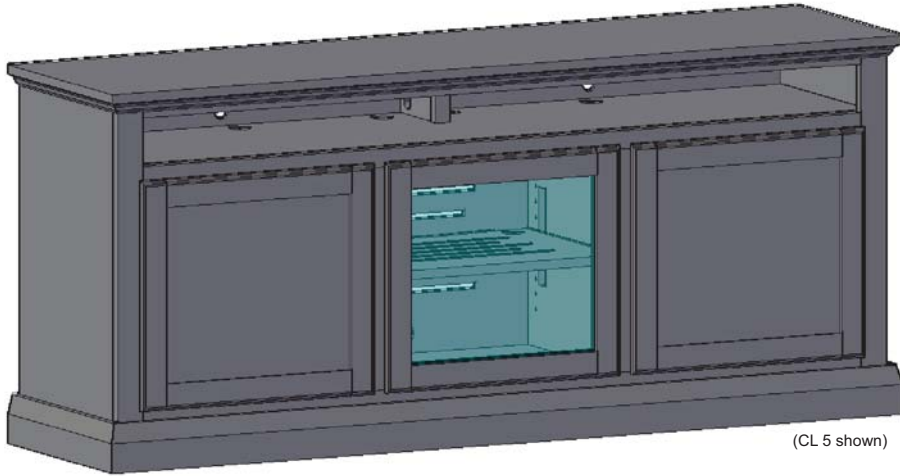

M-(C1-C4)T[CL]

Classic (Tall)

CUSTOMER:

DATE:

P.O.