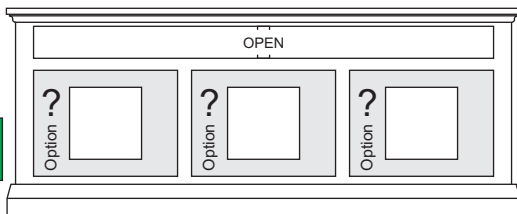

Option Selections:

(Write selection on WHITE / GREY boxes)

Wood Door w/ 1 adj sh

Glass Door w/ 1 adj sh

SPK Door w/ 1 adj sh

2 - Drawer

1 - Drawer w/ SPK Drop-Door

C2

Option Selections:

Write selection on WHITE/GREY boxes

Wood Door w/ 1 adj sh

Glass Door w/ 1 adj sh

SPK Door w/ 1 adj sh

2 - Drawer

Style Option

<input type="checkbox"/>	CL1
<input type="checkbox"/>	CL2
<input type="checkbox"/>	CL4
<input type="checkbox"/>	CL5