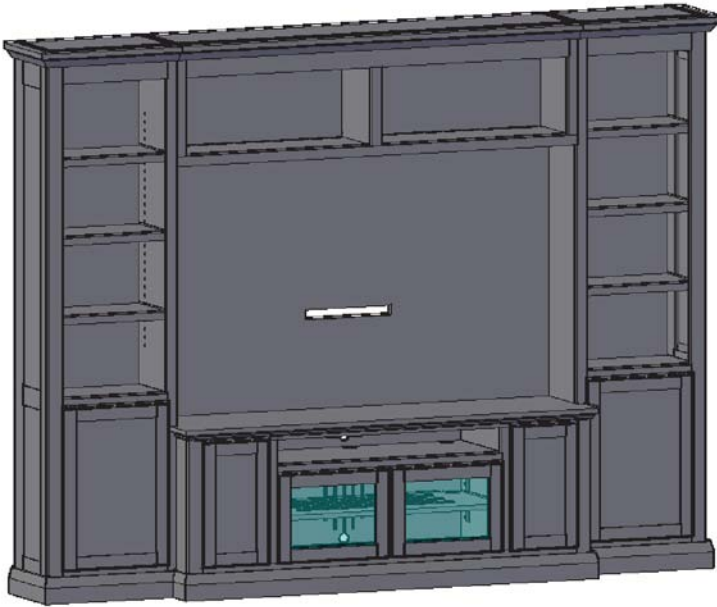

GA-(C1-C4)[CL]

Classic (Short)

CUSTOMER:

DATE: P.O.