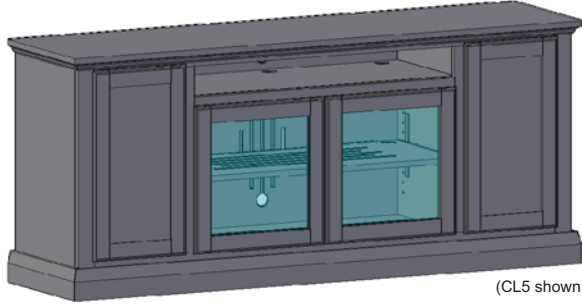

(CL 5 shown)

C3