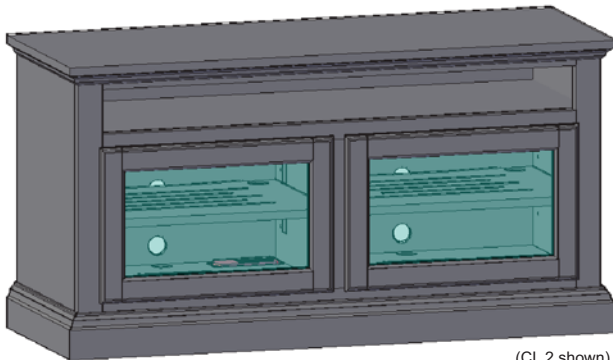

C8

(CL 2 shown)