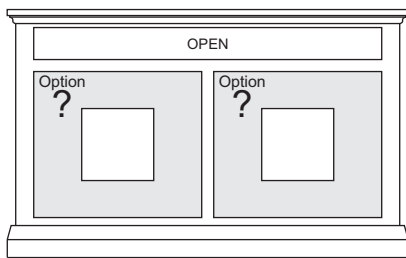

M-(C7-C9)T[CL]

Classic

(Tall)

CUSTOMER:

DATE:

P.O.

Choose a size:

☐ 48" M-48T[CL]
☐ 52" M-52T[CL]

C7

☐

Non Media Cabinet

(Write selection on WHITE / GREY boxes)

D	G	K		
Wood Door w/ 1 adj sh	Glass Door w/ 1 adj sh	SPK Door w/ 1 adj sh	R	M
			3 - Drawer	2 - Drawer w/ SPK Drop-Door

C8

Option Selections

Write selection on WHITE/GREY boxes

D

Wood Door
w/ 1 adj sh

G

Glass Door
w/ 1 adj sh

K

SPK Door
w/ 1 adj sh

R

2 - Drawer

Style Option

	CL1
	CL2
	CL4
	CL5

Wood Selection

FINISH

HARDWARE

☐	☐

DOOR DRAWER

PANELED END

C9

☐

Non Media Cabinet

☐ **ADDITIONAL SHELF**

QTY