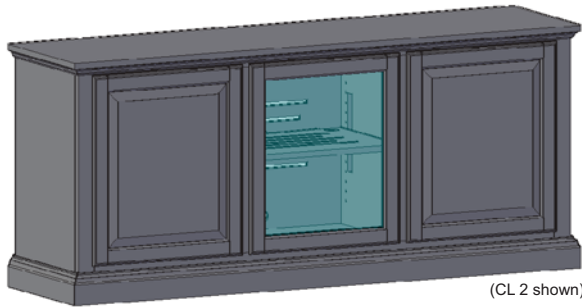

M-(C1-C4)T[CL]

SPECIFICATIONS

C1