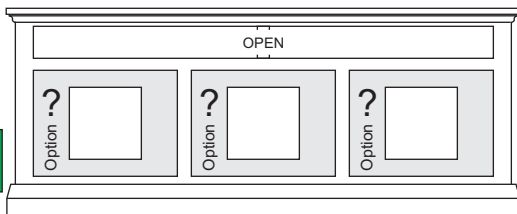

Option Selections:

(Write selection on WHITE / GREY boxes)

D	G	K	R	M
Wood Door w/ 1 adj sh	Glass Door w/ 1 adj sh	SPK Door w/ 1 adj sh	2 - Drawer	1 - Drawer w/ SPK Drop-Door

C2