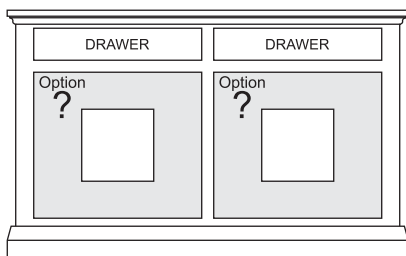

M-(C7-C9)T[CL]

Classic

(Tall)

CUSTOMER:

DATE:

P.O.

Choose a size:

☐ 48" M-48T[CL]
☐ 52" M-52T[CL]

C7

☐

Non Media Cabinet

(Write selection on WHITE / GREY boxes)

D	G	K		
Wood Door w/ 1 adj sh	Glass Door w/ 1 adj sh	SPK Door w/ 1 adj sh	R	M
			3 - Drawer	2 - Drawer w/ SPK Drop-Door

C8

Option Selections

Write selection on WHITE/GREY boxes

D

Wood Door
w/ 1 adj sh

G

Glass Door
w/ 1 adj sh

K

SPK Door
w/ 1 adj sh

R

2 - Drawer

Style Option

	CL1
	CL2
	CL4
	CL5

Wood Selection

FINISH

HARDWARE

☐	☐

DOOR DRAWER

PANELED END

C9

☐

Non Media Cabinet

☐ **ADDITIONAL SHELF**

QTY