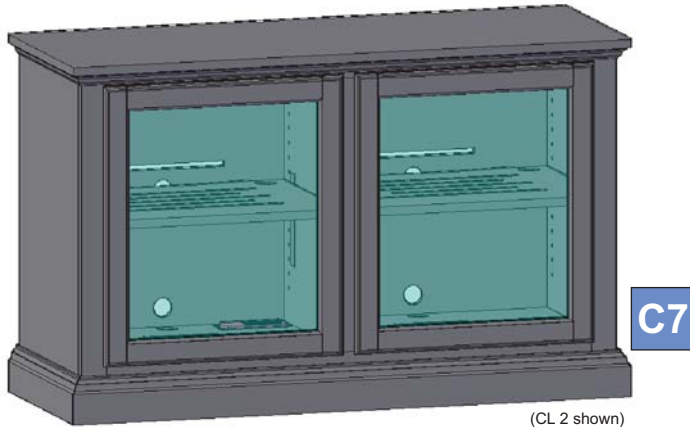

SPECIFICATIONS

(CL 2 shown)

(CL 2 shown)

(CL 2 shown)

Featuring:

- Excellent ventilation in the console floor, backs and shelves.
- Smart holes & cut-outs for easy wire management throughout.
- Three prong power harness.
- Adjustable, VENTED shelves.