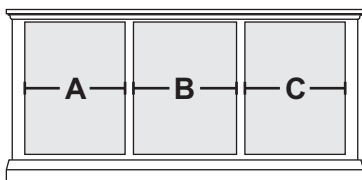

The CONSOLE (width, depth & height) may also be **REDUCED** (gratis). Further modifications may be requested via quote.