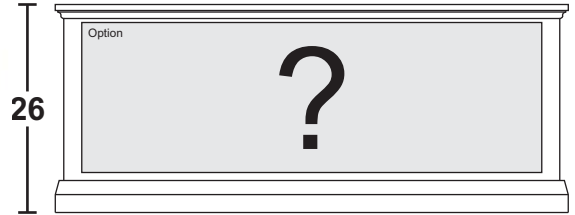

- ☐ 62" M-62[CL]
- ☐ 66" M-66[CL]
- ☐ 70" M-70[CL]