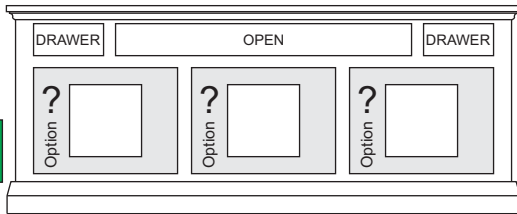

66" or 70" Wide Only

C4