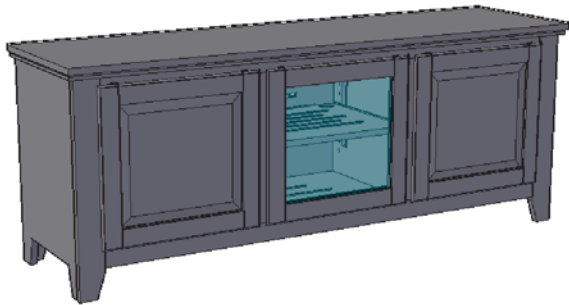

ADDITIONAL SHELF

QTY

M-[OR]

SPECIFICATIONS

Featuring:

- Excellent ventilation in the console floor, backs and shelves.
- Smart holes & cut-outs for easy wire management throughout.
- Three prong power harness.
- Adjustable, VENTED shelves.