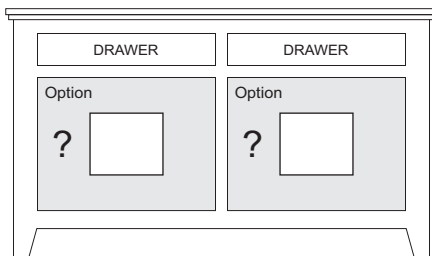

Wood Selection

HARDWARE

DOOR DRAWER

FINISH

C9

Non Media Cabinet

ADDITIONAL SHELF

QTY