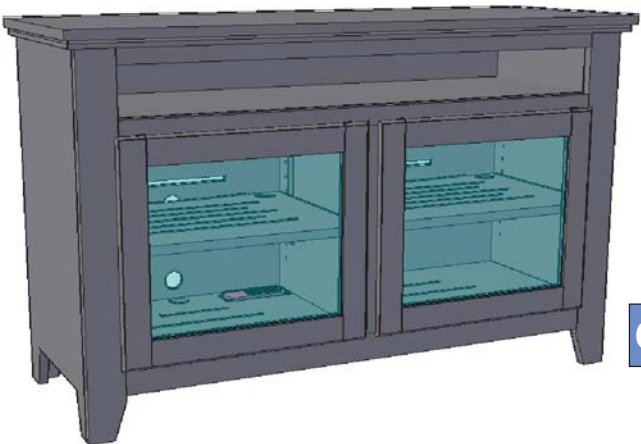

M-T[OR]

SPECIFICATIONS

C7

C8

C9

Featuring:

- Excellent ventilation in the console floor, backs and shelves.
- Smart holes & cut-outs for easy wire management throughout.
- Three prong power harness.
- Adjustable, VENTED shelves.