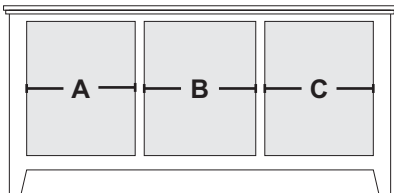

The CONSOLE & BOOKCASE (width, depth & height) may also be **REDUCED** (gratis) . Further modifications may be requested via quote.