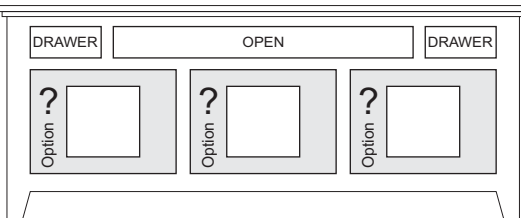

ADDITIONAL SHELF

QTY

M-[OR]

SPECIFICATIONS

Featuring:

- Excellent ventilation in the console floor, backs and shelves.
- Smart holes & cut-outs for easy wire management throughout.
- Three prong power harness.
- Adjustable, VENTED shelves.