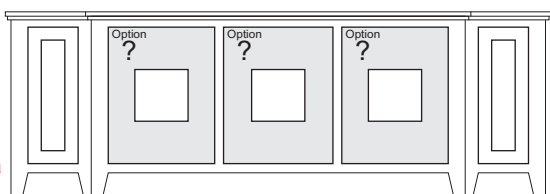

GB-(C1-C4)T[OR]

Oregon

CUSTOMER:

DATE: P.O.

☐ 62" GB-62T[OR]

☐ 66" GB-66T[OR]

C1

Non Media Cabinet

(Write selection on WHITE / GREY boxes)

Wood Door
w/ 1 adj sh

Glass Door
w/ 1 adj sh

SPK Door
w/ 1 adj sh

3 - Drawer

2 - Drawer
w/ SPK Drop-Door

C2

Option Selections

Write selection on WHITE/GREY boxes

Wood Door
w/ 1 adj sh

Glass Door
w/ 1 adj sh

SPK Door
w/ 1 adj sh

2 - Drawer

Wood Selection

HARDWARE

DOOR DRAWER

FINISH

C3

66" Wide Only

C4

☐ **ADDITIONAL SHELF**

QTY