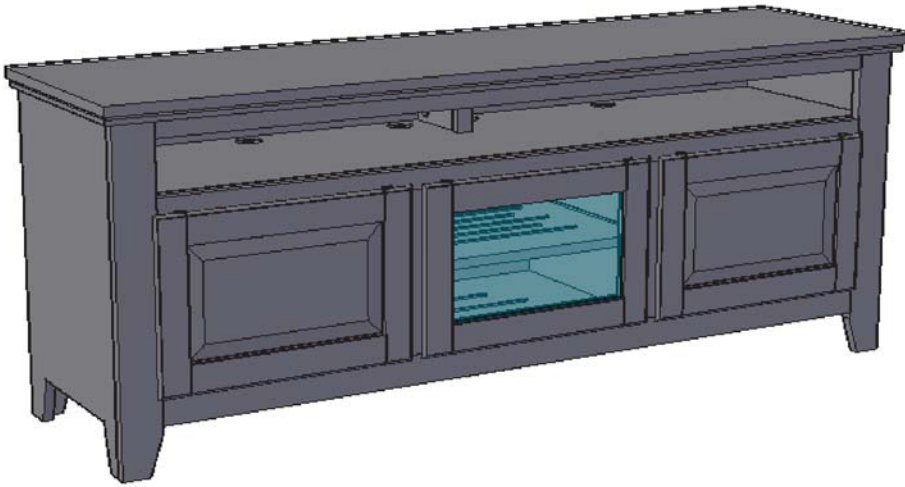

M-[OR]

Oregon (Short)

CUSTOMER:

DATE:

P.O.