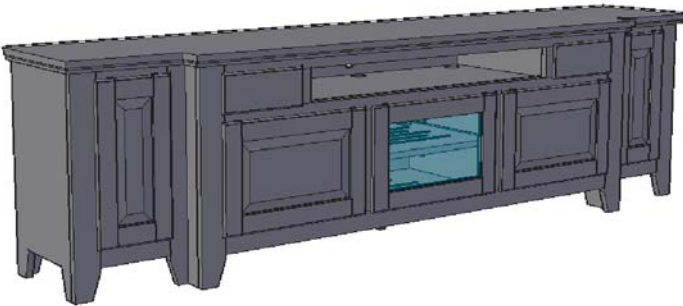

SPECIFICATIONS

C1

C2

C3

C4

Featuring:

- Excellent ventilation in the console floor, backs and shelves.
- Smart holes & cut-outs for easy wire management throughout.
- Three prong power harness.
- Adjustable, VENTED shelves.