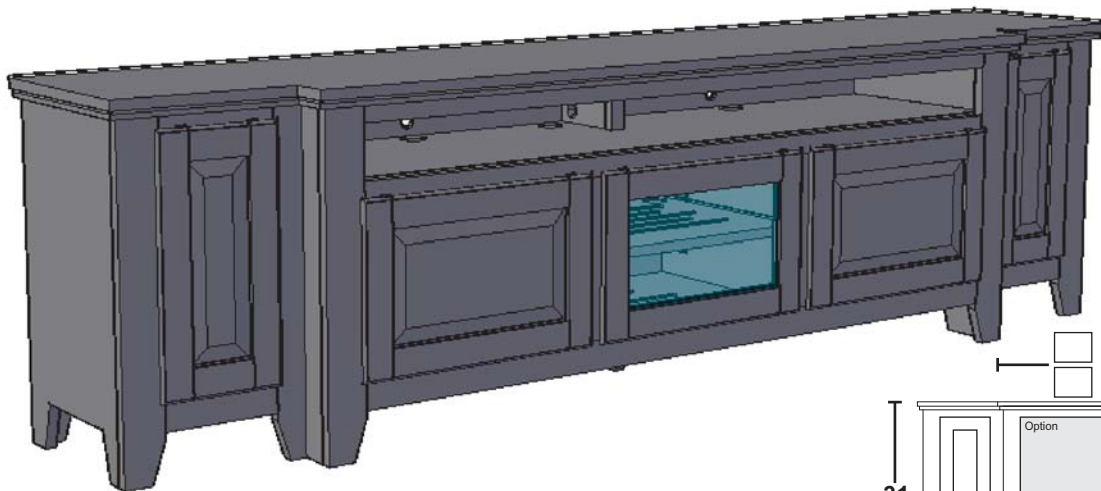

GB-(C1-C4)T[OR]

Oregon

CUSTOMER:

DATE: P.O.