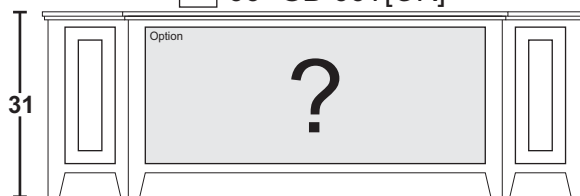

☐ 62" GB-62T[OR]

☐ 66" GB-66T[OR]