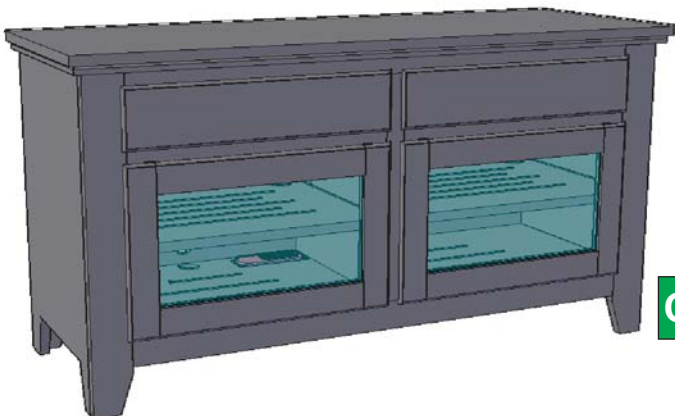

- Excellent ventilation in the console floor, backs and shelves.
- Smart holes & cut-outs for easy wire management throughout.
- Three prong power harness.
- Adjustable, VENTED shelves.

Upon request, we will change the horizontal values (A & B) as well as speaker area sizing for no additional charge.

The CONSOLE (width, depth & height) may also be **REDUCED** (gratis) .
Further modifications may be requested via quote.

C8

C9

Sizing Info

CONSOLE DATA: [OR] [SHORT]		
	UNIT 48	UNIT 52
Width	48	52
Width (OA) (TOP)	50	54
Width (OA) BASE-MOLDING (APPROX)	48	52
Height	26	26
Depth (OA) (TOP)	18.5	18.5
Depth (OA) BASE-MOLDING (APPROX)	17.5	17.5
Depth (inside)	16.5	
[C7] Horz Space (L/R)	20.25	22.25
[C7] Vert Space (Door)	17.625	17.625
[C7] Drawer Width (inside) (L/R)	18.1875	20.1875
[C8] Horz Space (L/R)	20.25	22.25
[C8] Vert Space (Door)	12.125	12.125
[C8] Horz Space (Soundbar)	42	46
[C8] Vert Space (Soundbar)	4	4
[C9] Horz Space (L/R)	20.25	22.25
[C9] Vert Space (Door)	12.125	12.125
[C9] Horz Space (Drawer)	20.25	22.25
[C9] Vert Space (Drawer)	4	4
[C9] Drawer Width (inside) (approx)	19.4375	21.4375
[C9] Drawer Height (inside) (approx)	2	2
Drawer Depth (inside)	15	15