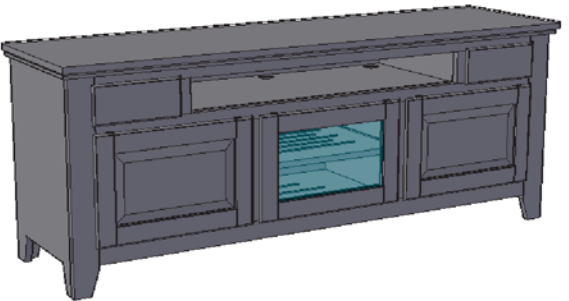

C4

Upon request, we will change the horizontal values (A & B & C) as well as speaker area sizing for no additional charge.