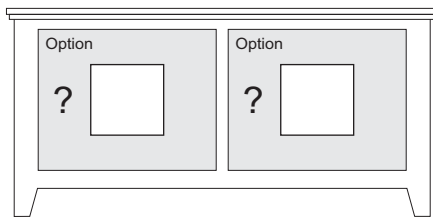

C7

Non Media Cabinet