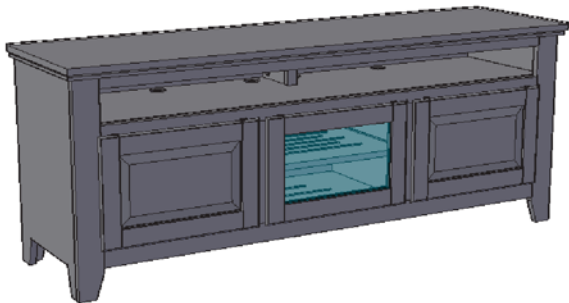

M-[OR]

SPECIFICATIONS

Featuring:

- -Excellent ventilation in the console floor, backs and shelves.
- -Smart holes & cut-outs for easy wire management throughout.
- -Three prong power harness.
- -Adjustable, VENTED shelves.

C1

C2

C3

C4

Upon request, we will change the horizontal values (A & B & C) as well as speaker area sizing for no additional charge.

The CONSOLE (width, depth & height) may also be **REDUCED** (gratis) . Further modifications may be requested via quote.

Sizing Info