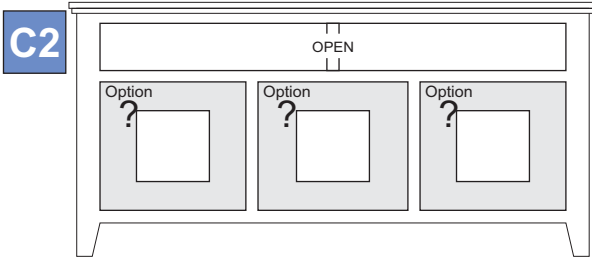

GA-T [OR]

Oregon (Tall)

CUSTOMER:

DATE: P.O.

Option Selections:

(Write selection on WHITE / GREY boxes)

D	G	K		
Wood Door w/ 1 adj sh	Glass Door w/ 1 adj sh	SPK Door w/ 1 adj sh	3 - Drawer	2 - Drawer w/ SPK Drop-Door