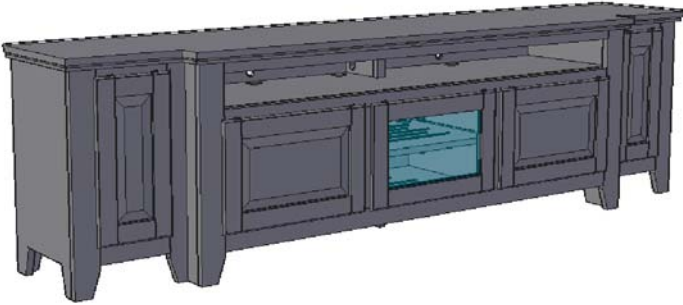

SPECIFICATIONS

C1

C2

C3

C4

Featuring:

- Excellent ventilation in the console floor, backs and shelves.
- Smart holes & cut-outs for easy wire management throughout.
- Three prong power harness.
- Adjustable, VENTED shelves.