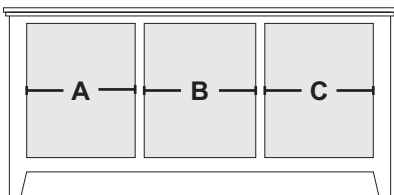

C1

C2

C3

C4

Upon request, we will change the horizontal values (A & B & C) as well as speaker area sizing for no additional charge.

The CONSOLE (width, depth & height) may also be **REDUCED** (gratis) . Further modifications may be requested via quote.

Sizing Info

CONSOLE DATA: [OR] [SHORT]			
	UNIT 62	UNIT 66	UNIT 70
Width	62	66	70
Width (OA) (TOP)	63.75	67.75	71.75
Width (OA) BASE-MOLDING (APPROX)	62	66	66
Height	26	26	26
Depth (OA) (TOP)	18.5	18.5	18.5
Depth (OA) BASE-MOLDING (APPROX)	17.5	17.5	17.5
Depth (inside)	16.5		
[C1] Horz Space (L/R)	17.6875	19	20.3125
[C1] Horz Space (M)	17.625	19	20.375
[C1] Vert Space (Door)	17.625	17.625	17.625
[C1] Vert Space (MSK)	4.875	4.875	4.875
[C1] Drawer Width (inside) (L/R)	15.625	16.9375	18.25
[C1] Drawer Width (inside) (M)	15.5625	16.9375	18.3125
[C1] Drawer Height (inside) (approx)	3	3	3
[C2] Horz Space (L/R)	17.6875	19	20.3125
[C2] Horz Space (M)	17.625	19	20.375
[C2] Vert Space (Door)	12.125	12.125	12.125
[C2] Vert Space (Open/Top)	4	4	4
[C2] Horz Space (Open/Top)	56	60	64
[C2] Drawer Width (inside) (L/R)	15.625	16.9375	18.25
[C2] Drawer Width (inside) (M)	15.5625	16.9375	18.3125
[C2] Drawer Height (inside) (approx)	4	4	4
[C3] Horz Space (SoundBar)		37	37
[C3] Horz Space (media)		37	37
[C3] Horz Space (L/R)		13	15
[C3] Vert Space (SoundBar)		4	4
[C3] Vert Space (media)		12.125	12.125
[C3] Vert Space (L/R)		17.625	17.625
[C3] SoundBar Depth		6	6
[C3] Drawer Width (inside)		7.9375	9.9375
[C3] Drawer Height (inside) (approx)		4	4
[C4] Horz Space (L/R)	17.6875	19	20.3125
[C4] Horz Space (M)	17.625	19	20.375
[C4] Vert Space (Door)	12.125	12.125	12.125
[C4] Vert Space (Open/Top)	4	4	4
[C4] Horz Space (Open/Top)	37	37	37
[C4] Drawer Width (inside) (approx)(L/R-top)	5.9375	7.9375	9.9375
[C4] Drawer Height (inside) (approx)(top)	2	2	2
[C4] Drawer Height (inside) (approx)	4	4	4
Drawer Depth (inside)	15	15	15