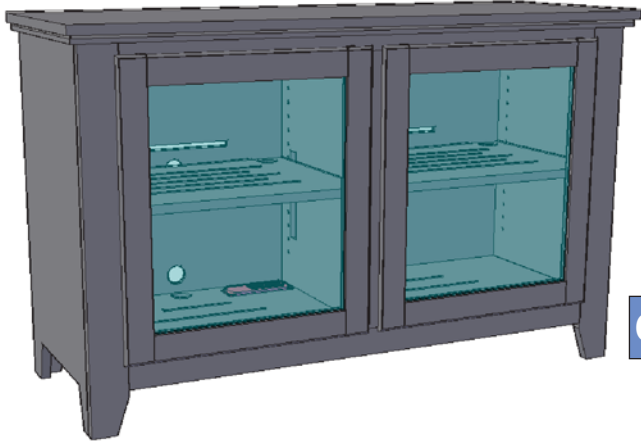

M-T[OR]

SPECIFICATIONS

C7

C8

C9

Featuring:

- Excellent ventilation in the console floor, backs and shelves.
- Smart holes & cut-outs for easy wire management throughout.
- Three prong power harness.
- Adjustable, VENTED shelves.