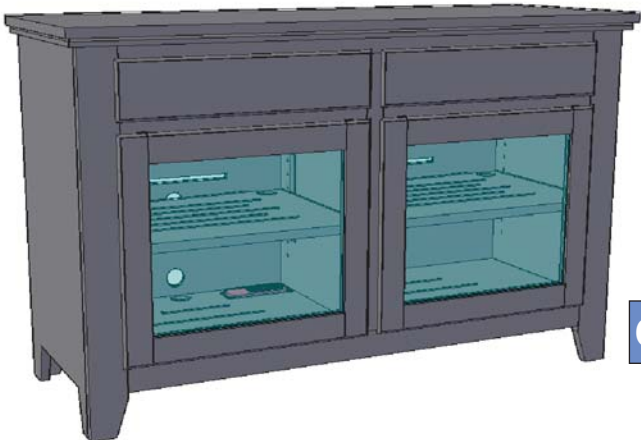

M-T[OR]

SPECIFICATIONS

C7

C8

C9

Featuring:

- Excellent ventilation in the console floor, backs and shelves.
- Smart holes & cut-outs for easy wire management throughout.
- Three prong power harness.
- Adjustable, VENTED shelves.