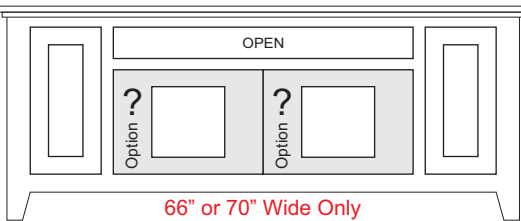

HARDWARE

DOOR DRAWER

C3