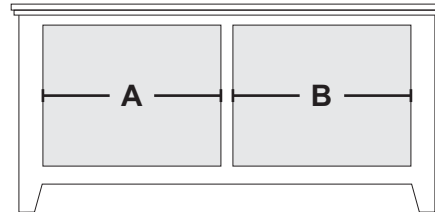

The CONSOLE (width, depth & height) may also be **REDUCED** (gratis) .
Further modifications may be requested via quote.

C8

C9

Sizing Info

CONSOLE DATA: [OR] [SHORT]		
	UNIT 48	UNIT 52
Width	48	52
Width (OA) (TOP)	50	54
Width (OA) BASE-MOLDING (APPROX)	48	52
Height	26	26
Depth (OA) (TOP)	18.5	18.5
Depth (OA) BASE-MOLDING (APPROX)	17.5	17.5
Depth (inside)	16.5	
[C7] Horz Space (L/R)	20.25	22.25
[C7] Vert Space (Door)	17.625	17.625
[C7] Drawer Width (inside) (L/R)	18.1875	20.1875
[C8] Horz Space (L/R)	20.25	22.25
[C8] Vert Space (Door)	12.125	12.125
[C8] Horz Space (Soundbar)	42	46
[C8] Vert Space (Soundbar)	4	4
[C9] Horz Space (L/R)	20.25	22.25
[C9] Vert Space (Door)	12.125	12.125
[C9] Horz Space (Drawer)	20.25	22.25
[C9] Vert Space (Drawer)	4	4
[C9] Drawer Width (inside) (approx)	19.4375	21.4375
[C9] Drawer Height (inside) (approx)	2	2
Drawer Depth (inside)	15	15