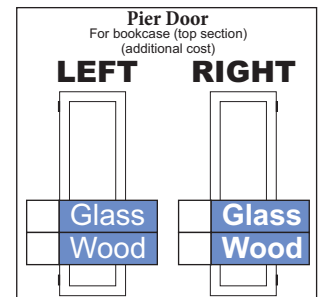

HARDWARE

DOOR DRAWER

LED Lights

QTY

Additional Wood Shelves

QTY

Glass Shelves
(Specify location / QTY)

QTY