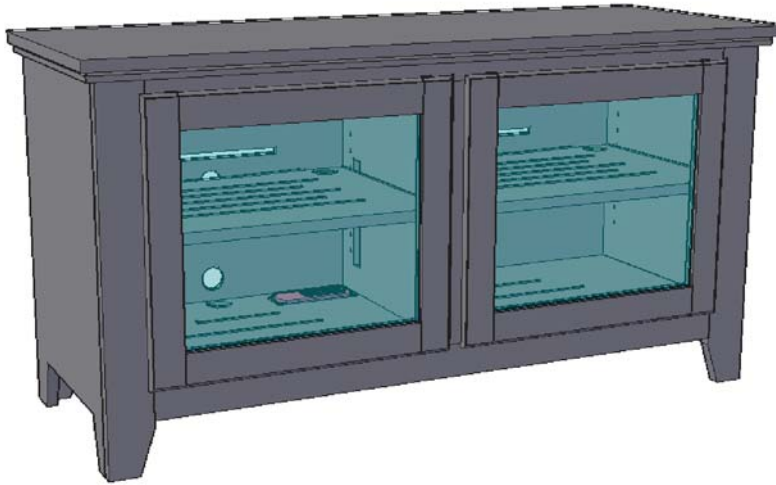

M-[OR]

Oregon (Short)

CUSTOMER:

DATE: P.O.