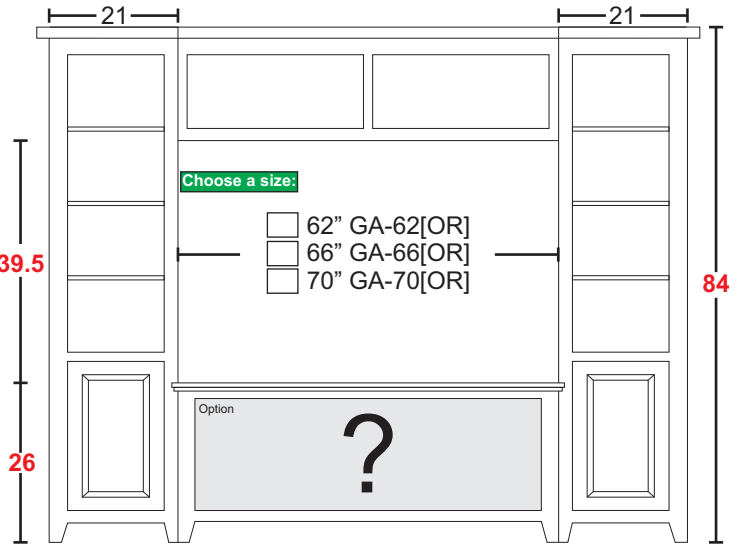

GA-[OR]

Oregon (Short)

CUSTOMER:

DATE: P.O.