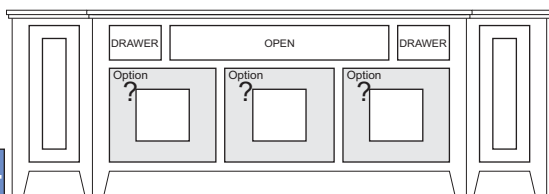

DOOR DRAWER

FINISH

C3

66" Wide Only

C4

ADDITIONAL SHELF

QTY

GB-(C1-C4)T[OR]