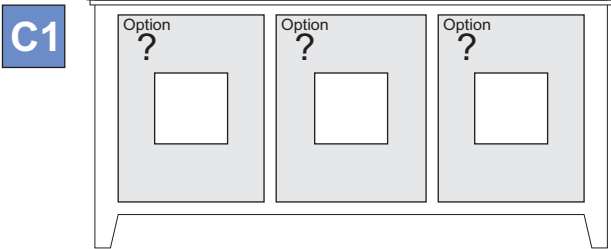

GA-T [OR]

Oregon (Tall)

CUSTOMER:

DATE: P.O.

Option Selections:

(Write selection on WHITE / GREY boxes)

D	G	K		
Wood Door w/ 1 adj sh	Glass Door w/ 1 adj sh	SPK Door w/ 1 adj sh	3 - Drawer	2 - Drawer w/ SPK Drop-Door