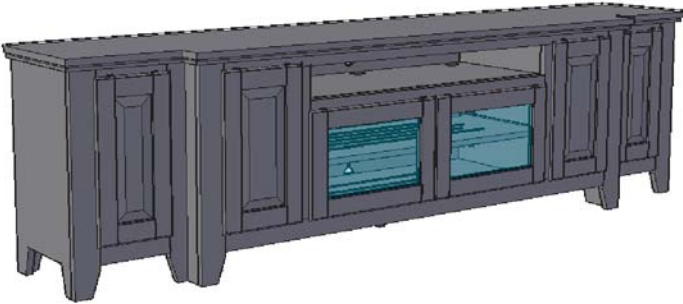

SPECIFICATIONS

C1

C2

C3

C4

Featuring:

- Excellent ventilation in the console floor, backs and shelves.
- Smart holes & cut-outs for easy wire management throughout.
- Three prong power harness.
- Adjustable, VENTED shelves.