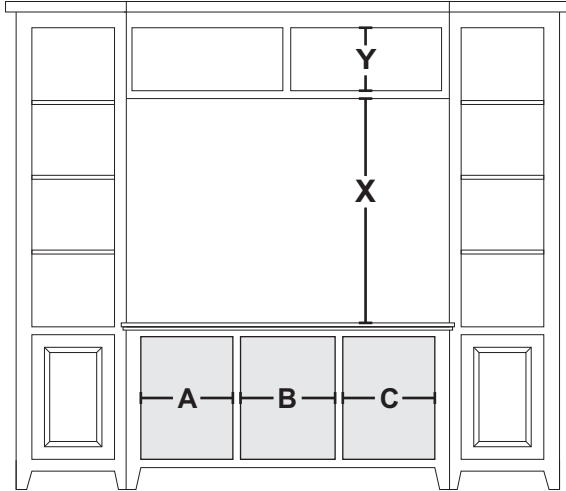

Sizing Info

NOTE:

Upon request, we will change the vertical values (X & Y) as well as the horizontal values (A & B & C) for no additional charge.

The **CONSOLE & BOOKCASE** (width, depth & height) may also be **REDUCED**.
 Example: if a 64" console is needed, order the 66" unit and request the modification at no additional cost. Further modifications may be requested via quote.