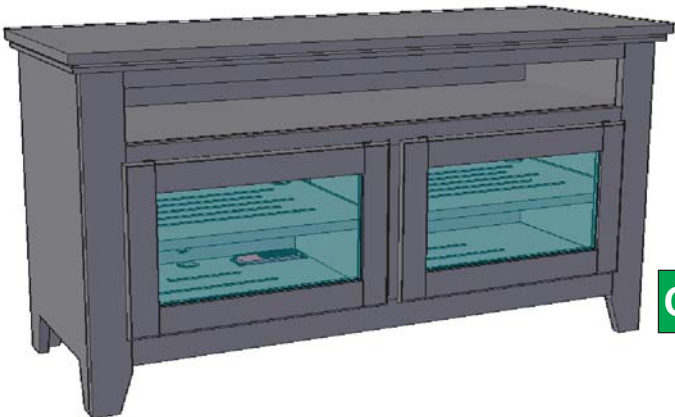

M-[OR]

SPECIFICATIONS

C7

Featuring:

- -Excellent ventilation in the console floor, backs and shelves.
- -Smart holes & cut-outs for easy wire management throughout.
- -Three prong power harness.
- -Adjustable, VENTED shelves.

Upon request, we will change the horizontal values (A & B) as well as speaker area sizing for no additional charge.

The CONSOLE (width, depth & height) may also be **REDUCED** (gratis) .
Further modifications may be requested via quote.

C8

C9

Sizing Info

CONSOLE DATA: [OR] [SHORT]		
	UNIT 48	UNIT 52
Width	48	52
Width (OA) (TOP)	50	54
Width (OA) BASE-MOLDING (APPROX)	48	52
Height	26	26
Depth (OA) (TOP)	18.5	18.5
Depth (OA) BASE-MOLDING (APPROX)	17.5	17.5
Depth (inside)	16.5	
[C7] Horz Space (L/R)	20.25	22.25
[C7] Vert Space (Door)	17.625	17.625
[C7] Drawer Width (inside) (L/R)	18.1875	20.1875
[C8] Horz Space (L/R)	20.25	22.25
[C8] Vert Space (Door)	12.125	12.125
[C8] Horz Space (Soundbar)	42	46
[C8] Vert Space (Soundbar)	4	4
[C9] Horz Space (L/R)	20.25	22.25
[C9] Vert Space (Door)	12.125	12.125
[C9] Horz Space (Drawer)	20.25	22.25
[C9] Vert Space (Drawer)	4	4
[C9] Drawer Width (inside) (approx)	19.4375	21.4375
[C9] Drawer Height (inside) (approx)	2	2
Drawer Depth (inside)	15	15

*Non-Media C7 & C9: All Depths -2"