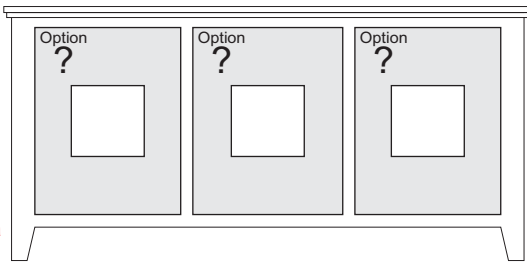

M-T[OR]

Oregon (Tall)

CUSTOMER:

DATE: P.O.

Choose a size:

- 62" M-62T[OR]
- 66" M-66T[OR]
- 70" M-70T[OR]

C1

Non Media Cabinet

(Write selection on WHITE / GREY boxes)

D	G	K		R	M
Wood Door w/ 1 adj sh	Glass Door w/ 1 adj sh	SPK Door w/ 1 adj sh	3 - Drawer	2 - Drawer w/ SPK Drop-Door	

C2

Option Selections

Write selection on WHITE/GREY boxes