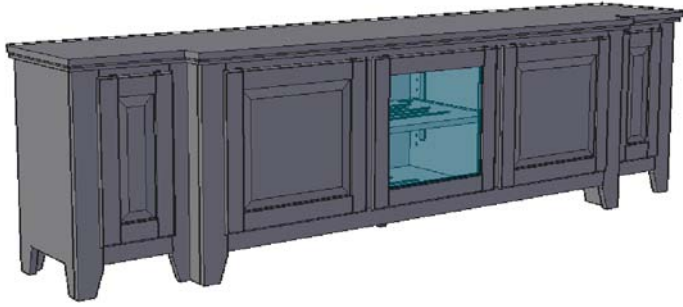

SPECIFICATIONS

C1

C2

C3

C4

Featuring:

- Excellent ventilation in the console floor, backs and shelves.
- Smart holes & cut-outs for easy wire management throughout.
- Three prong power harness.
- Adjustable, VENTED shelves.