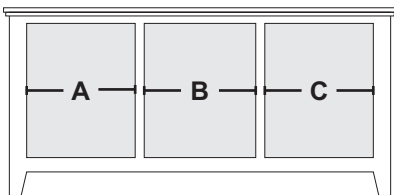

*Non-Media C1: All Depths -2"

Upon request, we will change the horizontal values (A & B & C) as well as speaker area sizing for no additional charge.