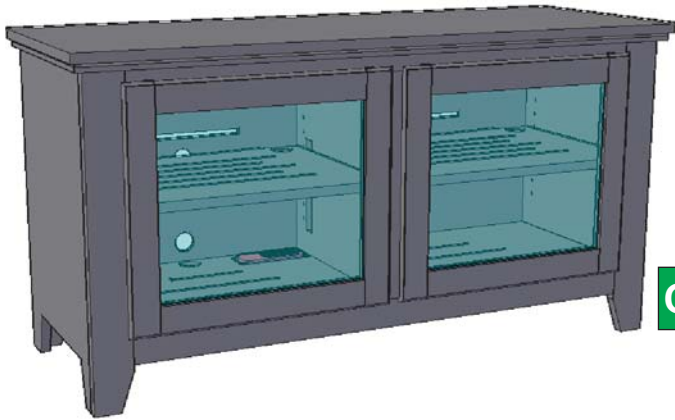

M-[OR]

SPECIFICATIONS

C7

Featuring:

- -Excellent ventilation in the console floor, backs and shelves.
- -Smart holes & cut-outs for easy wire management throughout.
- -Three prong power harness.
- -Adjustable, VENTED shelves.

Upon request, we will change the horizontal values (A & B) as well as speaker area sizing for no additional charge.