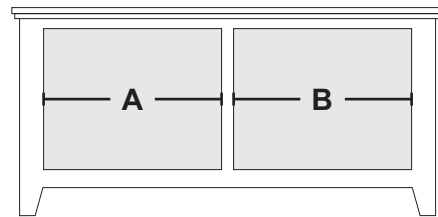

The **CONSOLE** (width, depth & height) may also be **REDUCED** (gratis) .
Further modifications may be requested via quote.

Sizing Info

CONSOLE DATA: [OR] [TALL]		
	UNIT 48	UNIT 52
Width	48	52
Width (OA) (TOP)	50	54
Width (OA) BASE-MOLDING (APPROX)	48	52
Height	31.0625	31.0625
Depth (OA) (TOP)	18.5	18.5
Depth (OA) BASE-MOLDING (APPROX)	17.5	17.5
Depth (inside)	16.5	
[C7] Horz Space (L/R)	20.25	22.25
[C7] Vert Space (Door)	22.6875	22.6875
[C7] Drawer Width (inside) (L/R)	18.1875	20.1875
[C8] Horz Space (L/R)	20.25	22.25
[C8] Vert Space (Door)	17.1875	17.1875
[C8] Horz Space (Soundbar)	42	46
[C8] Vert Space (Soundbar)	4	4
[C9] Horz Space (L/R)	20.25	22.25
[C9] Vert Space (Door)	17.1875	17.1875
[C9] Horz Space (Drawer)	20.25	22.25
[C9] Vert Space (Drawer)	4	4
[C9] Drawer Width (inside) (approx)	19.4375	21.4375
[C9] Drawer Height (inside) (approx)	2	2
Drawer Depth (inside)	15	15

*Non-Media C7 & C9: All Depths -2"