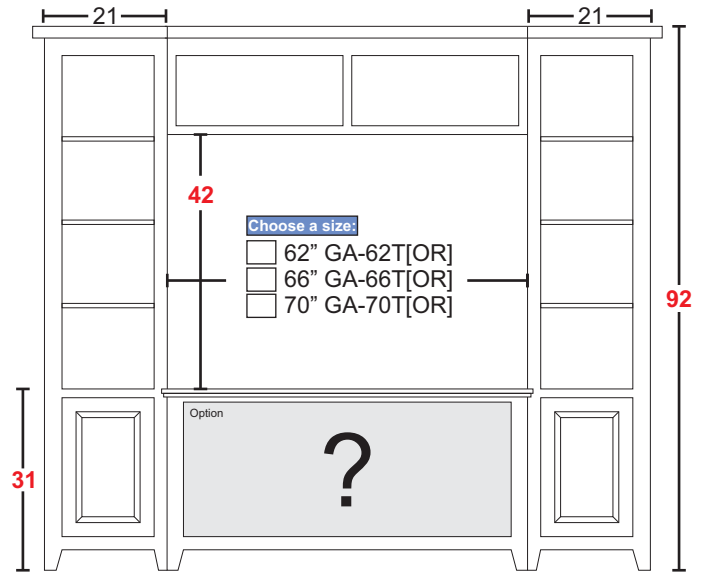

GA-T [OR]

Oregon (Tall)

CUSTOMER:

DATE: P.O.

Option Selections:

(Write selection on WHITE / GREY boxes)