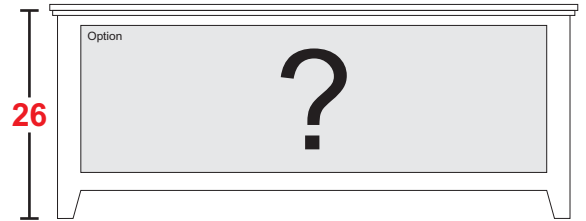

Select Size

- ☐ 62" M-62[OR]
- ☐ 66" M-66[OR]
- ☐ 70" M-70[OR]