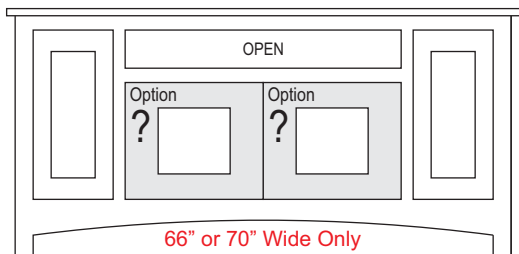

Write selection on
WHITE/GREY boxes

Wood Door
w/ 1 adj sh

Glass Door
w/ 1 adj sh

SPK Door
w/ 1 adj sh

2 - Drawer

C3

66" or 70" Wide Only

C4