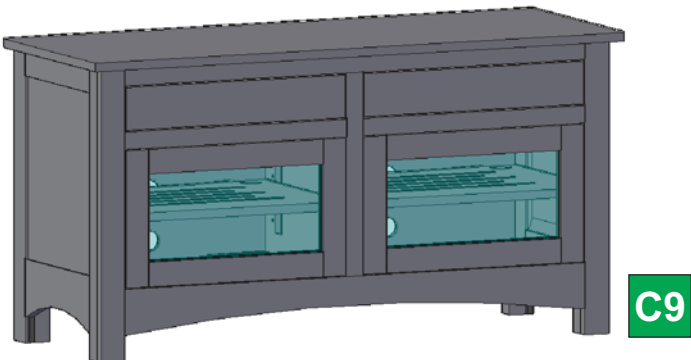

SPECIFICATIONS

Featuring:

- Excellent ventilation in the console floor, backs and shelves.
- Smart holes & cut-outs for easy wire management throughout.
- Three prong power harness.
- Adjustable, VENTED shelves.
- Recessed Panels Standard