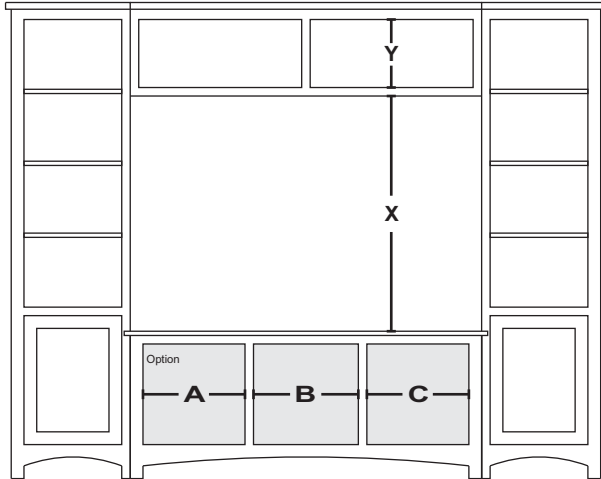

NOTE:

Upon request, we will change the vertical values (X & Y) as well as the horizontal values (A & B & C) for no additional charge.

The **CONSOLE & BOOKCASE** (width, depth & height) may also be **REDUCED**.
Example: if a 64" console is needed, order the 66" unit and request the modification at no additional cost. Further modifications may be requested via quote.

Featuring:

- -Excellent ventilation in the console backs and shelves.
- -Smart holes & cut-outs for easy wire management throughout.
- -Three prong power harness.
- -Adjustable shelves.
- -Unique cut-out in console top and trim, returning to the piers.
- -Lighting (upon request).
- -Recessed Panels Standard

Common Questions:

- -How wide should my console be in relation to my TV?
  - -Keep in mind, most manufacturers require 4" all around the TV for heat diffusion.
- -Can I hang my TV on the console upper?
  - -Yes! The back panel of the upper is very sturdy, and locks into the bookcases as well as the console for a secure means of hanging.
- -Can I order this system to fit into an alcove?
  - -Possibly. Send in a quote request. Be aware that most clients will require some finish carpentry to complete the job to satisfaction.