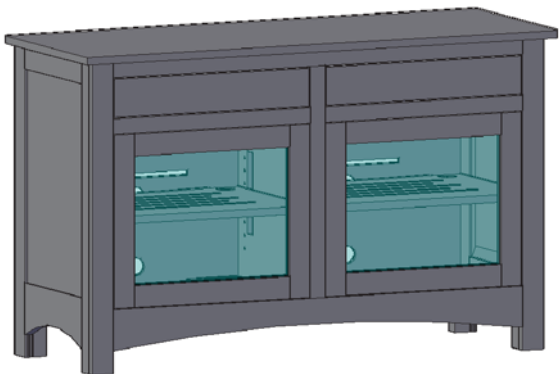

C9

Upon request, we will change the horizontal values (A & B) as well as speaker area sizing for no additional charge.