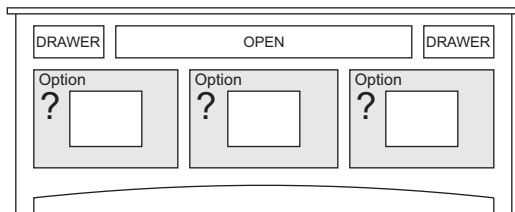

G

Glass Door
w/ 1 adj sh

66" or 70" Wide Only

K

SPK Door
w/ 1 adj sh

C4