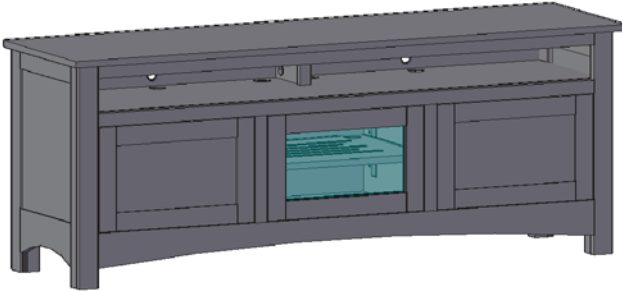

M-[SC]

SPECIFICATIONS

C1

C2

C3

C4

Featuring:

- -Excellent ventilation in the console floor, backs and shelves.
- -Smart holes & cut-outs for easy wire management throughout.
- -Three prong power harness.
- -Adjustable, VENTED shelves.
- -Recessed Panels Standard

Sizing Info