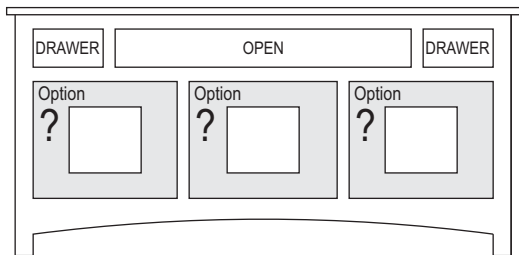

Write selection on
WHITE/GREY boxes

Wood Door
w/ 1 adj sh

Glass Door
w/ 1 adj sh

SPK Door
w/ 1 adj sh

2 - Drawer

C3

66" or 70" Wide Only

C4