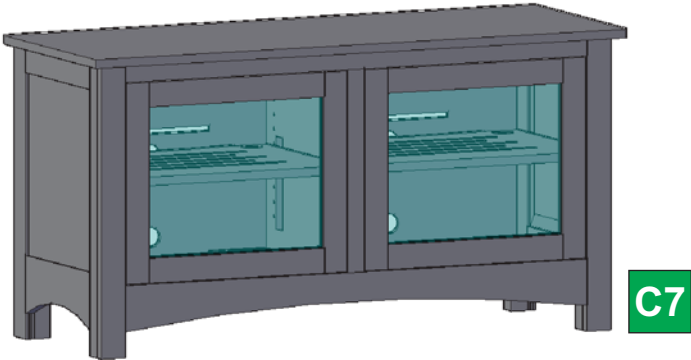

SPECIFICATIONS

Featuring:

- Excellent ventilation in the console floor, backs and shelves.
- Smart holes & cut-outs for easy wire management throughout.
- Three prong power harness.
- Adjustable, VENTED shelves.
- Recessed Panels Standard