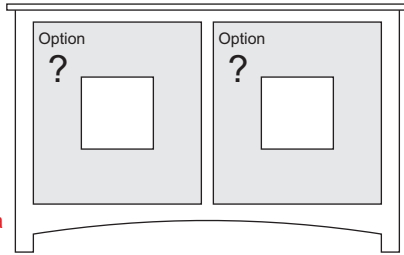

C7

☐

Non Media Cabinet