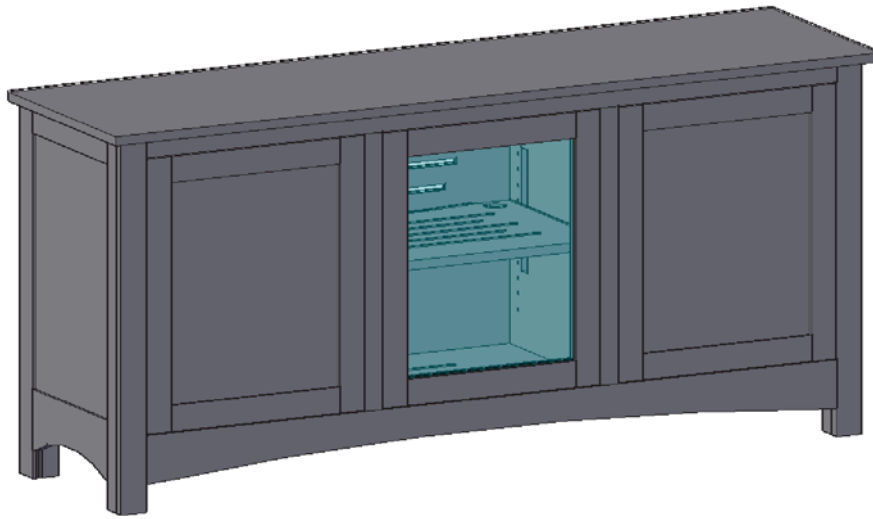

M-T[SC]

Sierra Crest (Tall)

CUSTOMER:

DATE:

P.O.