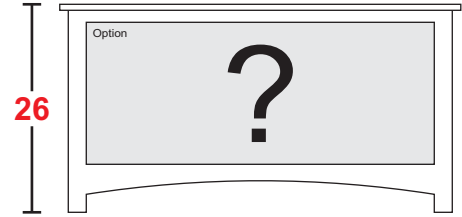

*Non-Media C7 & C9: All Depths -2"

M-(C7-C9)[SC]

Sierra Crest (Short)

CUSTOMER:

DATE: P.O.

Select Size

48" M-48[SC]
 52" M-52[SC]

C7