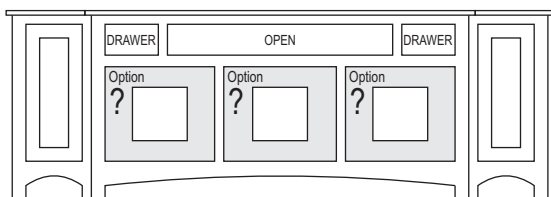

FINISH

HARDWARE

DOOR DRAWER

C3

C4

ADDITIONAL SHELF

GB-(C1-C4)T[SC]

SPECIFICATIONS