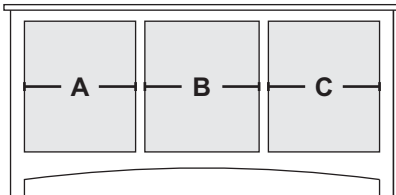

C1

C2

C3

C4

Upon request, we will change the horizontal values (A & B & C) as well as speaker area sizing for no additional charge.

The **CONSOLE & BOOKCASE** (width, depth & height) may also be **REDUCED** (gratis) . Further modifications may be requested via quote.

Sizing Info

	CONSOLE Width	OA Box Width	OA Width (w/ Crown)
UNIT 62	62	89.5	91.5
UNIT 66	66	93.5	95.5
CONSOLE DATA: [SC] [TALL]			
	UNIT 62	UNIT 66	
Width	62	66	
Width (OA) (TOP)	64	68	
Width (OA) BASE-MOLDING (APPROX)	62	66	
Height	31	31	
Depth (OA) (TOP)	18.5	18.5	
Depth (OA) BASE-MOLDING (APPROX)	17.5	17.5	
Depth (inside)	16.5		
[C1] Horz Space (L/R)	18.1875	19.5	
[C1] Horz Space (M)	18.125	19.5	
[C1] Vert Space (Door)	22.5	22.5	
[C1] Vert Space (MSK)	6.5	6.5	
[C1] Drawer Width (inside) (L/R)	16.125	17.4375	
[C1] Drawer Width (inside) (M)	16.0625	17.4375	
[C1] Drawer Height (inside) (approx)	5	5	
[C2] Horz Space (L/R)	18.1875	19.5	
[C2] Horz Space (M)	18.125	19.5	
[C2] Vert Space (Door)	17	17	
[C2] Vert Space (Open/Top)	4	4	
[C2] Horz Space (Open/Top)	57.5	61.5	
[C2] Drawer Width (inside) (L/R)	16.125	17.4375	
[C2] Drawer Width (inside) (M)	16.0625	17.4375	
[C2] Drawer Height (inside) (approx)	6	6	
[C3] Horz Space (SoundBar)		37	
[C3] Horz Space (media)		37	
[C3] Horz Space (L/R)		13	
[C3] Vert Space (SoundBar)		4	
[C3] Vert Space (media)		17	
[C3] Vert Space (L/R)		22.5	
[C3] SoundBar Depth		6	
[C3] Drawer Width (inside)		8.6875	
[C3] Drawer Height (inside) (approx)		6	
[C4] Horz Space (L/R)	18.1875	19.5	
[C4] Horz Space (M)	18.125	19.5	
[C4] Vert Space (Door)	17	17	
[C4] Vert Space (Open/Top)	4	4	
[C4] Horz Space (Open/Top)	37	37	
[C4] Drawer Width (inside) (approx)(L/R-top)	6.6875	8.6875	
[C4] Drawer Height (inside) (approx)(top)	2	2	
[C4] Drawer Height (inside) (approx)	6	6	
Drawer Depth (inside)	15	15	
B_BOOKCASE DATA			
Bookcase Width	13.75	13.75	
Bookcase Depth	14.5	14.5	
Bookcase Depth (inside)	11.75	11.75	
Bookcase Height	31	31	
Bookcase Vert Space	22.5	22.5	
Bookcase Horz Space	10	10	