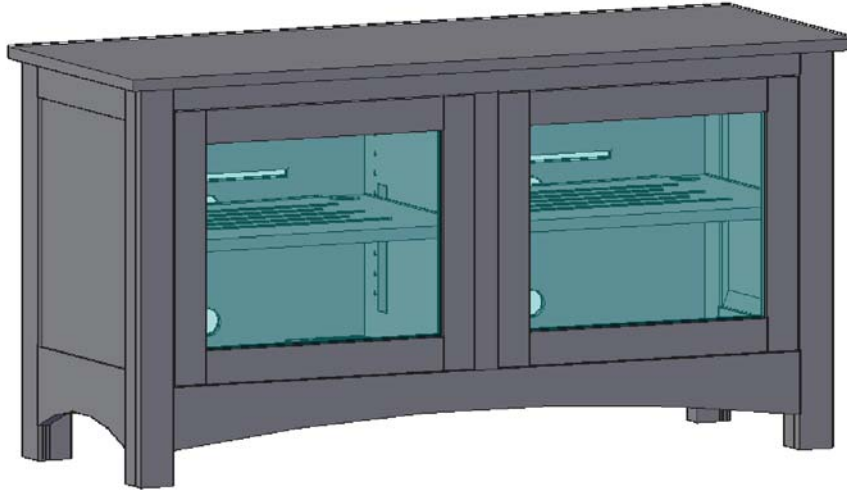

M-(C7-C9)[SC]

Sierra Crest (Short)

CUSTOMER:

DATE: P.O.