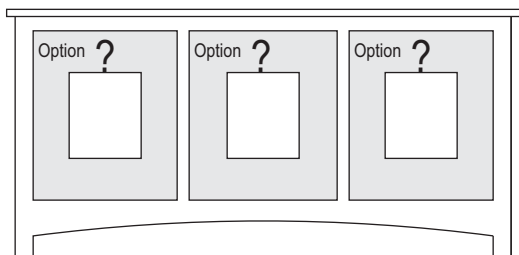

Option Selections:

(Write selection on WHITE / GREY boxes)

C1