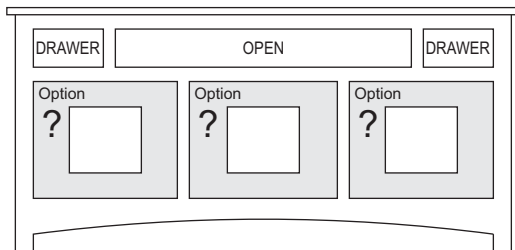

M-T[SC]

Sierra Crest (Tall)

CUSTOMER:

DATE:

P.O.

Choose a size:

☐ 62" M-62T[SC]

☐ 66" M-66T[SC]

☐ 70" M-70T[SC]

C1

Non Media Cabinet

Option Selections:

(Write selection on WHITE / GREY boxes)

Wood Door
w/ 1 adj sh

Glass Door
w/ 1 adj sh

SPK Door
w/ 1 adj sh

3 - Drawer

2 - Drawer
w/ SPK Drop-Door

C2

Option Selections:

Write selection on WHITE/GREY boxes

Wood Door
w/ 1 adj sh

Glass Door
w/ 1 adj sh

SPK Door
w/ 1 adj sh

2 - Drawer

Wood Selection

FINISH

HARDWARE

DOOR DRAWER

☐ QTY ADDITIONAL SHELF

C3

C4