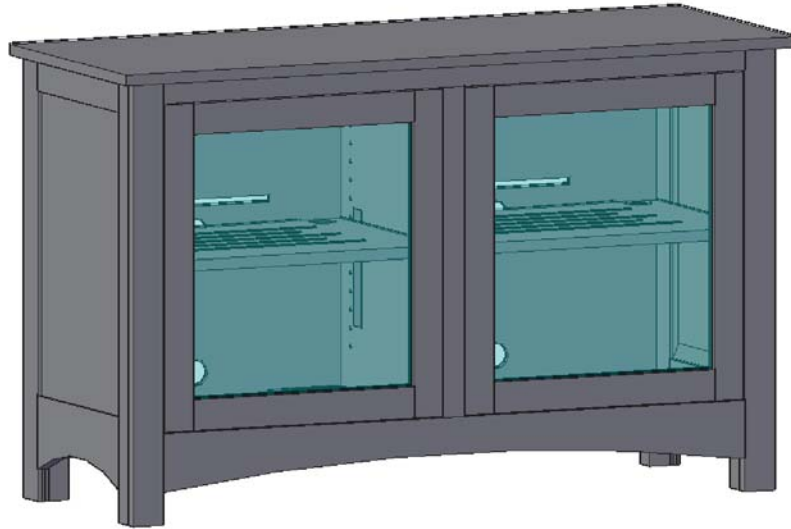

M-(C7-C9)T[SC]

Sierra Crest (Tall)

CUSTOMER:

DATE:

P.O.