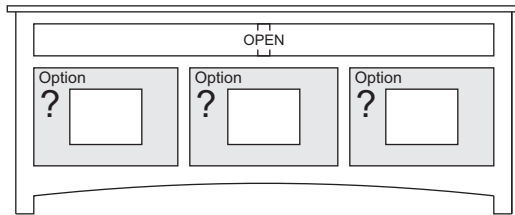

Option Selections:
(Write selection on WHITE / GREY boxes)

D	G	K	R	M
Wood Door w/ 1 adj sh	Glass Door w/ 1 adj sh	SPK Door w/ 1 adj sh	2 - Drawer	1 - Drawer w/ SPK Drop-Door

C2

Option Selections:
Write selection on
WHITE/GREY boxes

D

Wood Door
w/ 1 adj sh

C3