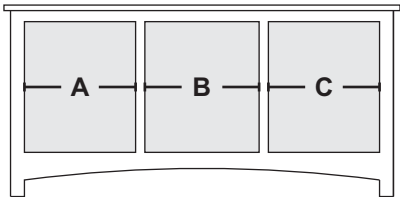

The CONSOLE (width, depth & height) may also be REDUCED (gratis). Further modifications may be requested via quote.