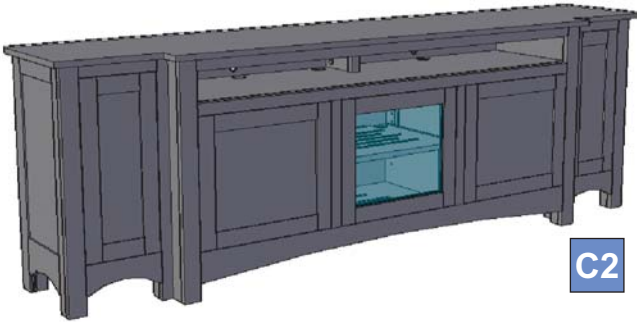

GB-(C1-C4)T[SC]

SPECIFICATIONS

Featuring:

- -Excellent ventilation in the console floor, backs and shelves.
- -Smart holes & cut-outs for easy wire management throughout.
- -Three prong power harness.
- -Adjustable, VENTED shelves.
- -Recessed Panels Standard

C1

Upon request, we will change the horizontal values (A & B & C) as well as speaker area sizing for no additional charge.

The **CONSOLE & BOOKCASE** (width, depth & height) may also be **REDUCED** (gratis) . Further modifications may be requested via quote.

Sizing Info