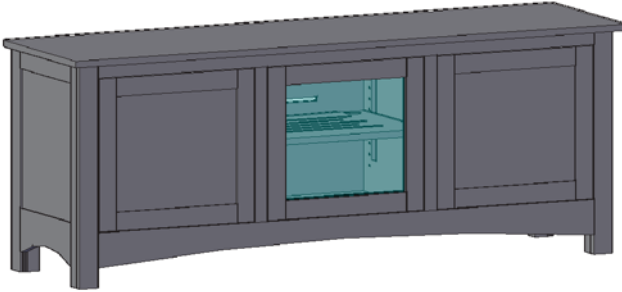

M-[SC]

SPECIFICATIONS

C1