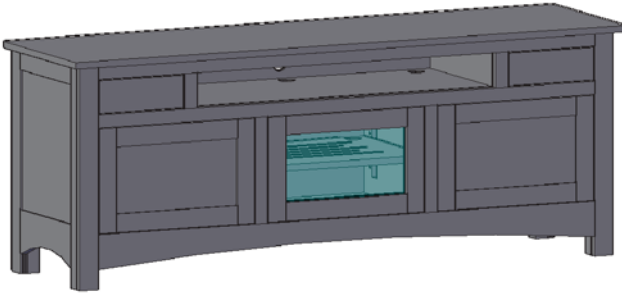

C4

Featuring:

- Excellent ventilation in the console floor, backs and shelves.
- Smart holes & cut-outs for easy wire management throughout.
- Three prong power harness.
- Adjustable, VENTED shelves.
- Recessed Panels Standard