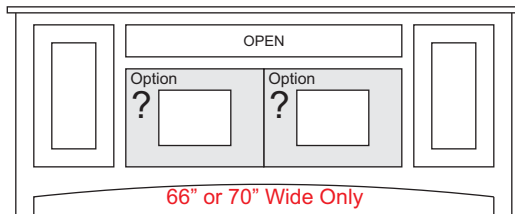

C2

Option Selections:
Write selection on
WHITE/GREY boxes

D

Wood Door
w/ 1 adj sh

C3

G

Glass Door
w/ 1 adj sh

66" or 70" Wide Only