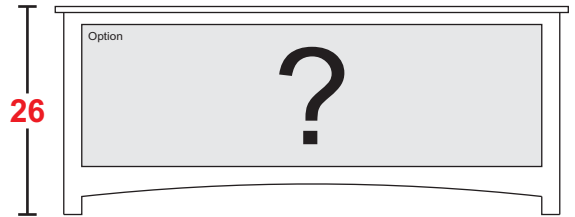

*Non-Media C1: All Depths -2"

M-[SC]

Sierra Crest (Short)

CUSTOMER: _____
 DATE: _____ P.O. _____

- 62" M-62[SC]
- 66" M-66[SC]
- 70" M-70[SC]

C1

Option Selections:
(Write selection on WHITE / GREY boxes)

D	G	K	R	M
Wood Door w/ 1 adj sh	Glass Door w/ 1 adj sh	SPK Door w/ 1 adj sh	2 - Drawer	1 - Drawer w/ SPK Drop-Door