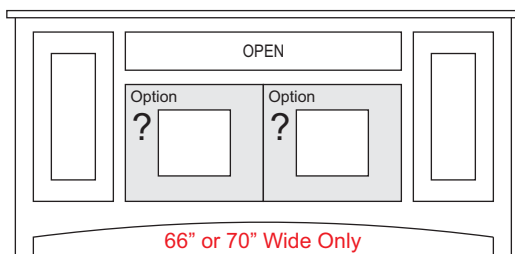

Option Selections:

Write selection on WHITE/GREY boxes

Wood Door
w/ 1 adj sh

Glass Door
w/ 1 adj sh

SPK Door
w/ 1 adj sh

2 - Drawer

Wood Selection

FINISH

HARDWARE

DOOR DRAWER

☐ QTY ADDITIONAL SHELF

C3