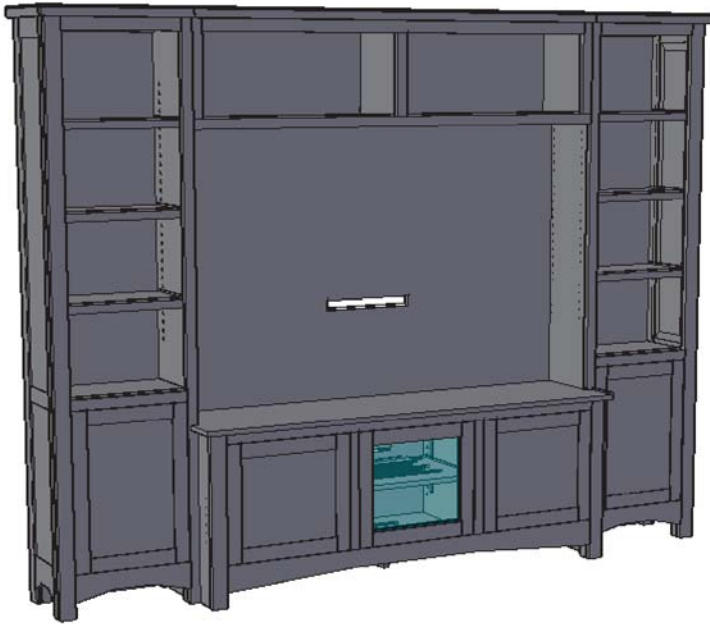

GA-[SC]

Sierra Crest

(Short)

CUSTOMER:

DATE:

P.O.