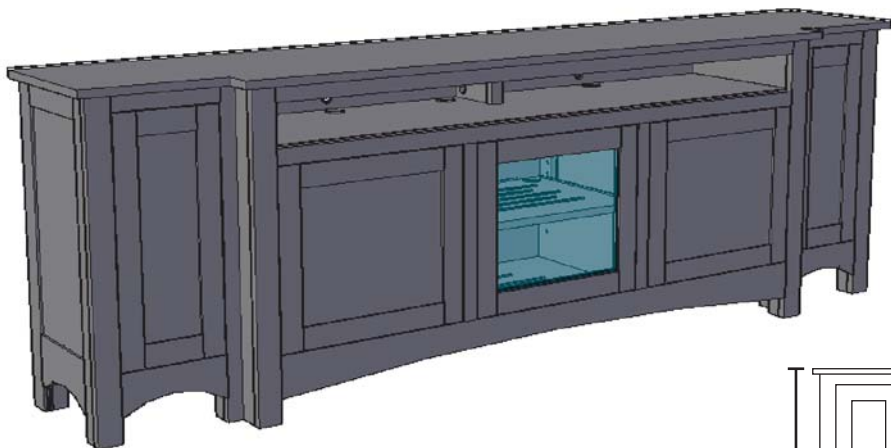

*Non-Media C7 & C9: All Depths -2"

GB-(C1-C4)T[SC]

Sierra Crest

CUSTOMER:

DATE:

P.O.

62" GB-62T[SC]
 66" GB-66T[SC]

Option Selections: