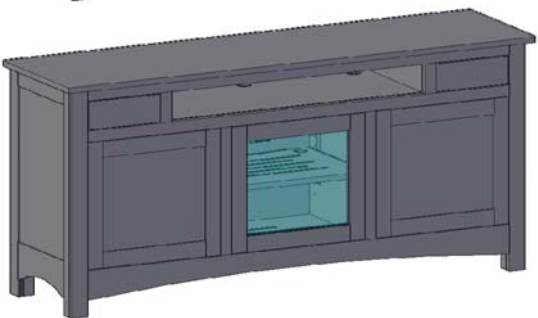

M-T[SC]

SPECIFICATIONS

C1

C2

C3

C4

Featuring:

- Excellent ventilation in the console floor, backs and shelves.
- Smart holes & cut-outs for easy wire management throughout.
- Three prong power harness.
- Adjustable, VENTED shelves.
- Recessed Panels Standard

Upon request, we will change the horizontal values (A & B & C) as well as speaker area sizing for no additional charge.

The CONSOLE (width, depth & height) may also be **REDUCED** (gratis). Further modifications may be requested via quote.