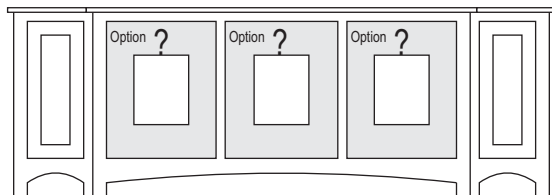

Option Selections:

(Write selection on WHITE / GREY boxes)

C1

☐
Non Media Cabinet