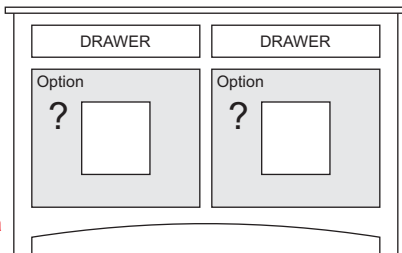

Option Selections:

Write selection on WHITE/GREY boxes

☐ **D**

Wood Door
w/ 1 adj sh

☐ **G**

Glass Door
w/ 1 adj sh

☐ **K**

SPK Door
w/ 1 adj sh

☐ **R**

2 - Drawer

Wood Selection

FINISH

HARDWARE

DOOR DRAWER

C9

☐

Non Media Cabinet