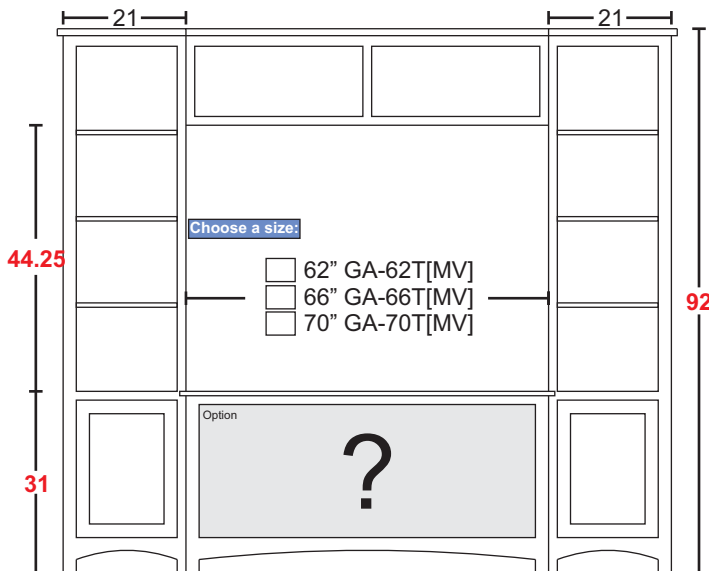

Sizing Info

	CONSOLE Width	OA Box Width	OA Width (w/ Crown)
UNIT 62	62	89.5	91.5
UNIT 66	66	93.5	95.5
CONSOLE DATA: [SC] [TALL]			
	UNIT 62	UNIT 66	
Width	62	66	
Width (OA) (TOP)	64	68	
Width (OA) BASE-MOLDING (APPROX)	62	66	
Height	31	31	
Depth (OA) (TOP)	18.5	18.5	
Depth (OA) BASE-MOLDING (APPROX)	17.5	17.5	
Depth (inside)	16.5		
[C1] Horz Space (L/R)	18.1875	19.5	
[C1] Horz Space (M)	18.125	19.5	
[C1] Vert Space (Door)	22.5	22.5	
[C1] Vert Space (MSK)	6.5	6.5	
[C1] Drawer Width (inside) (L/R)	16.125	17.4375	
[C1] Drawer Width (inside) (M)	16.0625	17.4375	
[C1] Drawer Height (inside) (approx)	5	5	
[C2] Horz Space (L/R)	18.1875	19.5	
[C2] Horz Space (M)	18.125	19.5	
[C2] Vert Space (Door)	17	17	
[C2] Vert Space (Open/Top)	4	4	
[C2] Horz Space (Open/Top)	57.5	61.5	
[C2] Drawer Width (inside) (L/R)	16.125	17.4375	
[C2] Drawer Width (inside) (M)	16.0625	17.4375	
[C2] Drawer Height (inside) (approx)	6	6	
[C3] Horz Space (SoundBar)		37	
[C3] Horz Space (media)		37	
[C3] Horz Space (L/R)		13	
[C3] Vert Space (SoundBar)		4	
[C3] Vert Space (media)		17	
[C3] Vert Space (L/R)		22.5	
[C3] SoundBar Depth		6	
[C3] Drawer Width (inside)		8.6875	
[C3] Drawer Height (inside) (approx)		6	
[C4] Horz Space (L/R)	18.1875	19.5	
[C4] Horz Space (M)	18.125	19.5	
[C4] Vert Space (Door)	17	17	
[C4] Vert Space (Open/Top)	4	4	
[C4] Horz Space (Open/Top)	37	37	
[C4] Drawer Width (inside) (approx)(L/R-top)	6.6875	8.6875	
[C4] Drawer Height (inside) (approx)(top)	2	2	
[C4] Drawer Height (inside) (approx)	6	6	
Drawer Depth (inside)	15	15	
B_BOOKCASE DATA			
Bookcase Width	13.75	13.75	
Bookcase Depth	14.5	14.5	
Bookcase Depth (inside)	11.75	11.75	
Bookcase Height	31	31	
Bookcase Vert Space	22.5	22.5	
Bookcase Horz Space	10	10	

*Non-Media C1: All Depths -2"

GA-T[SC]

Sierra Crest

(Tall)

CUSTOMER:

DATE: P.O.

Option Selections:

(Write selection on WHITE / GREY boxes)