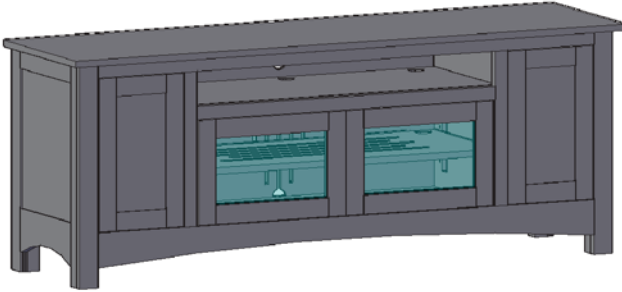

M-[SC]

SPECIFICATIONS

C1

C2

C3

C4

Featuring:

- -Excellent ventilation in the console floor, backs and shelves.
- -Smart holes & cut-outs for easy wire management throughout.
- -Three prong power harness.
- -Adjustable, VENTED shelves.
- -Recessed Panels Standard

Sizing Info