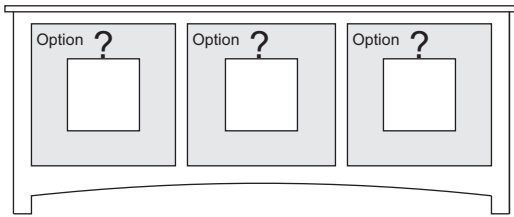

Option Selections:

(Write selection on WHITE / GREY boxes)

C1