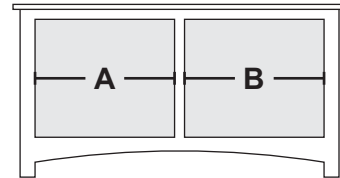

C7

C8

C9

Upon request, we will change the horizontal values (A & B) as well as speaker area sizing for no additional charge.

The **CONSOLE** (width, depth & height) may also be **REDUCED** (gratis) .
Further modifications may be requested via quote.

Sizing Info

CONSOLE DATA: [SC] [TALL]		
	UNIT 48	UNIT 52
Width	48	52
Width (OA) (TOP)	50.25	54.25
Width (OA) BASE-MOLDING (APPROX)	50	54
Height	31	31
Depth (OA) (TOP)	18.5	18.5
Depth (OA) BASE-MOLDING (APPROX)	17.5	17.5
Depth (inside)	16.5	
[C7] Horz Space (L/R)	21	23
[C7] Vert Space (Door)	22.5	22.5
[C7] Drawer Width (inside) (L/R)	18.9375	20.9375
[C8] Horz Space (L/R)	21	23
[C8] Vert Space (Door)	17	17
[C8] Horz Space (Soundbar)	43.5	47.5
[C8] Vert Space (Soundbar)	4	4
[C9] Horz Space (L/R)	21	23
[C9] Vert Space (Door)	17	17
[C9] Horz Space (Drawer)	21	23
[C9] Vert Space (Drawer)	4	4
[C9] Drawer Width (inside) (approx)	20.1875	22.1875
[C9] Drawer Height (inside) (approx)	2	2
Drawer Depth (inside)	15	15