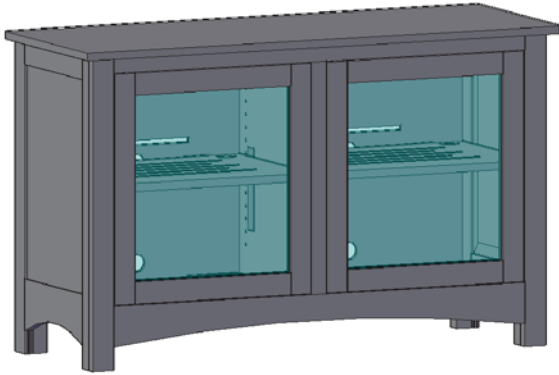

M-(C7-C9)T[SC]

SPECIFICATIONS

Featuring:

- Excellent ventilation in the console floor, backs and shelves.
- Smart holes & cut-outs for easy wire management throughout.
- Three prong power harness.
- Adjustable, VENTED shelves.
- Recessed Panels Standard