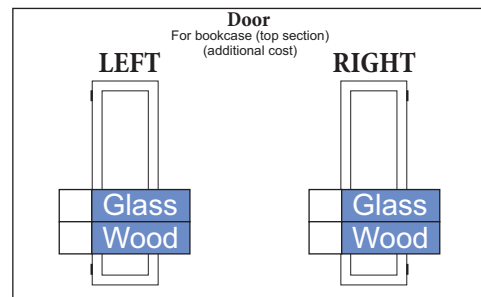

DOOR DRAWER

LED Lights

QTY

Additional Wood Shelves

QTY

Glass Shelves
(Specify location / QTY)

QTY