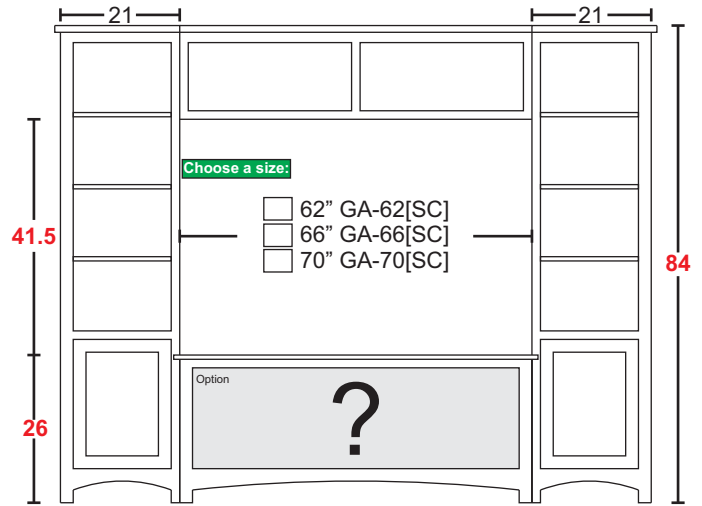

GA-[SC]

Sierra Crest

(Short)

CUSTOMER:

DATE:

P.O.