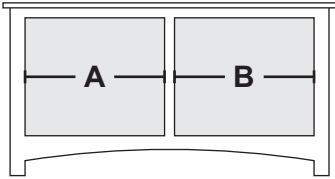

Upon request, we will change the horizontal values (A & B) as well as speaker area sizing for no additional charge.