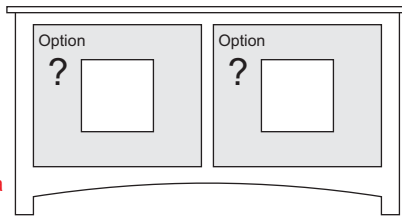

C7

☐
Non Media Cabinet