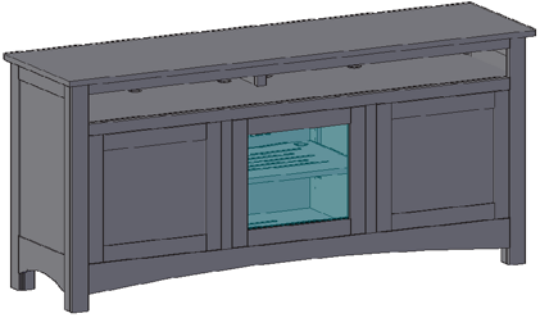

M-T[SC]

SPECIFICATIONS

C1

C2

C3

C4

Featuring:

- Excellent ventilation in the console floor, backs and shelves.
- Smart holes & cut-outs for easy wire management throughout.
- Three prong power harness.
- Adjustable, VENTED shelves.
- Recessed Panels Standard