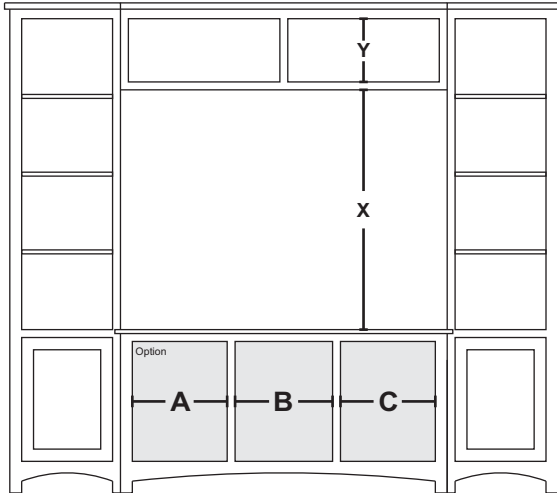

Glass Shelves
(Specify location / QTY)

QTY

Sizing Info

NOTE:

Upon request, we will change the vertical values (X & Y) as well as the horizontal values (A & B & C) for no additional charge.

The **CONSOLE & BOOKCASE** (width, depth & height) may also be **REDUCED**.
Example: if a 64" console is needed, order the 66" unit and request the modification at no additional cost. Further modifications may be requested via quote.