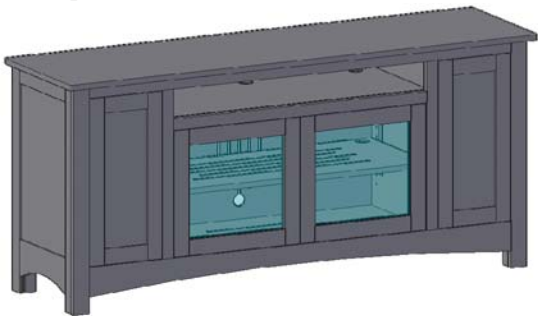

M-T[SC]

SPECIFICATIONS

C1

C2

C3

C4

Featuring:

- Excellent ventilation in the console floor, backs and shelves.
- Smart holes & cut-outs for easy wire management throughout.
- Three prong power harness.
- Adjustable, VENTED shelves.
- Recessed Panels Standard