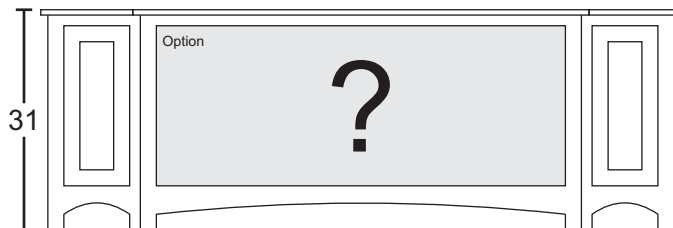

☐ 62" GB-62T[SC]
☐ 66" GB-66T[SC]