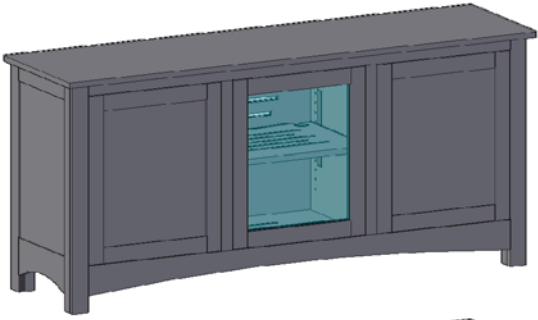

M-T[SC]

SPECIFICATIONS

C1

C2

C3

C4

Featuring:

- Excellent ventilation in the console floor, backs and shelves.
- Smart holes & cut-outs for easy wire management throughout.
- Three prong power harness.
- Adjustable, VENTED shelves.
- Recessed Panels Standard