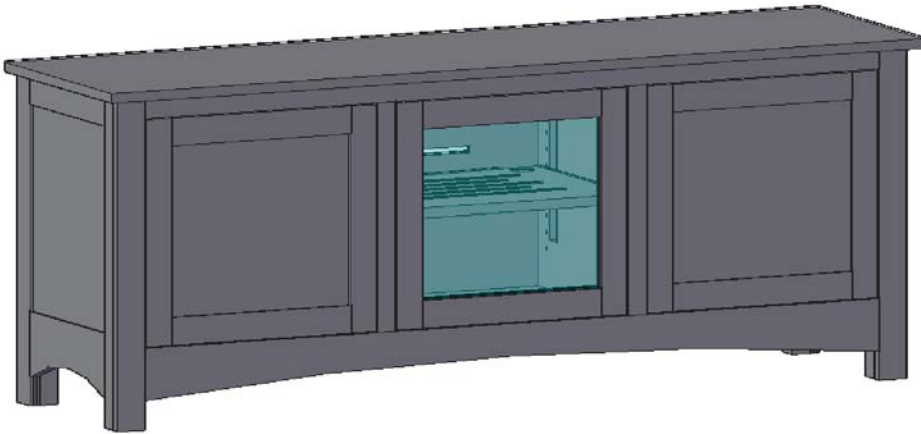

Upon request, we will change the horizontal values (A & B & C) as well as speaker area sizing for no additional charge.

The CONSOLE (width, depth & height) may also be **REDUCED** (gratis). Further modifications may be requested via quote.

*Non-Media C1: All Depths -2"

M-[SC]

Sierra Crest (Short)

CUSTOMER: _____
 DATE: _____ P.O. _____

- 62" M-62[SC]
- 66" M-66[SC]
- 70" M-70[SC]

C1

Option Selections:
(Write selection on WHITE / GREY boxes)

D	G	K	R	M
Wood Door w/ 1 adj sh	Glass Door w/ 1 adj sh	SPK Door w/ 1 adj sh	2 - Drawer	1 - Drawer w/ SPK Drop-Door