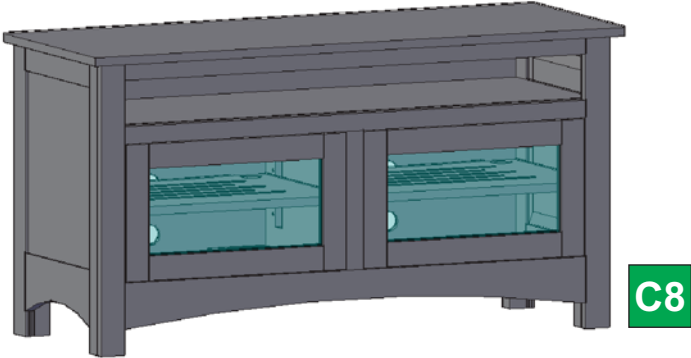

SPECIFICATIONS

Featuring:

- Excellent ventilation in the console floor, backs and shelves.
- Smart holes & cut-outs for easy wire management throughout.
- Three prong power harness.
- Adjustable, VENTED shelves.
- Recessed Panels Standard