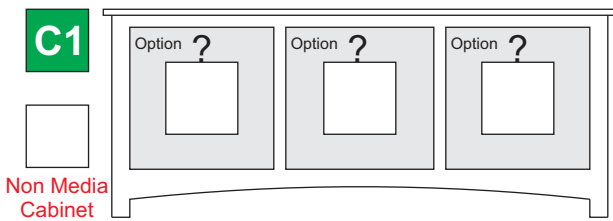

*Non-Media C1: All Depths -2"

M-[SC]

Sierra Crest (Short)

CUSTOMER: _____
 DATE: _____ P.O. _____

- 62" M-62[SC]
- 66" M-66[SC]
- 70" M-70[SC]

C1

Option Selections:
(Write selection on WHITE / GREY boxes)

D	G	K	R	M
Wood Door w/ 1 adj sh	Glass Door w/ 1 adj sh	SPK Door w/ 1 adj sh	2 - Drawer	1 - Drawer w/ SPK Drop-Door