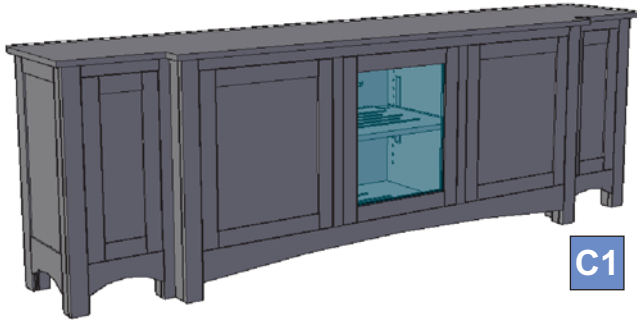

Featuring:

- Excellent ventilation in the console floor, backs and shelves.
- Smart holes & cut-outs for easy wire management throughout.
- Three prong power harness.
- Adjustable, VENTED shelves.
- Recessed Panels Standard