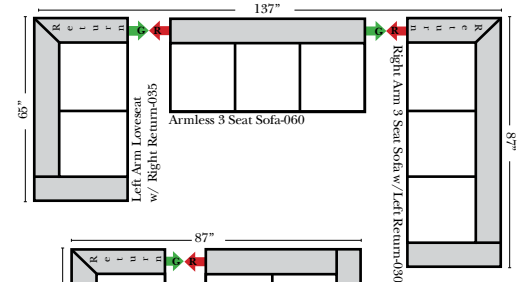

RL-075 Arm Loveseat w/ 1/2 Curve

Suggested Configurations

07/06/2012

The Suggested Configurations below are only a sample of what the imagination can create, please enjoy creating the configuration that fits your lifestyle, using the ideas below and from the items on the opposite page.