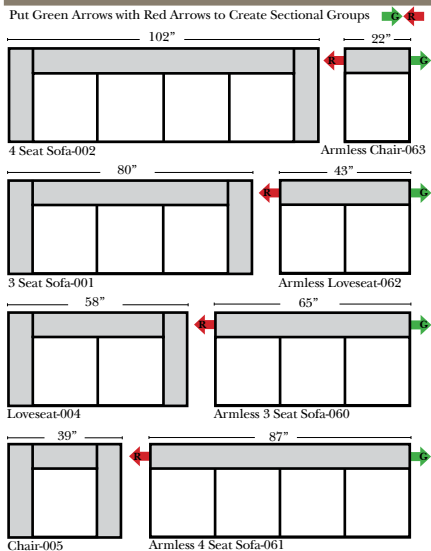

## Standard & Armless

(All 4 seat items ship as one piece if stationary, two pieces if motion installed)

## L-Shape / 90 Degree Sectional

(All 4 seat items ship as one piece if stationary, two pieces if motion installed)

### Note:

All Dimensions are approximate, if accuracy is crucial, please contact us for validation of the dimensions shown. However, a 1" to 2" variance can still apply due to foam and upholstery.