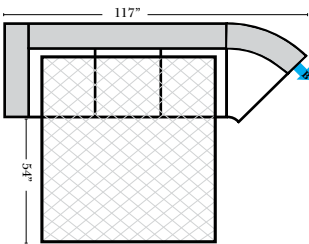

## Sleepers

Put Green Arrows with Red Arrows to Create Sectional Groups   
 Put Blue Arrows with Yellow Arrows to Create Sectional Groups 

F-126 Full Sleeper

FL-129 Left Arm Full Sleeper

FR-128 Right Arm Full Sleeper

FL-137 Left Arm Full Sleeper w/ 1/2 Curve

FR-136 Right Arm Full Sleeper w/ 1/2 Curve

RL-075 Arm Loveseat w/ 1/2 Curve

RL-074 Arm Loveseat w/ 1/2 Curve

RL-137 Left Arm Full Sleeper w/ 1/2 Curve