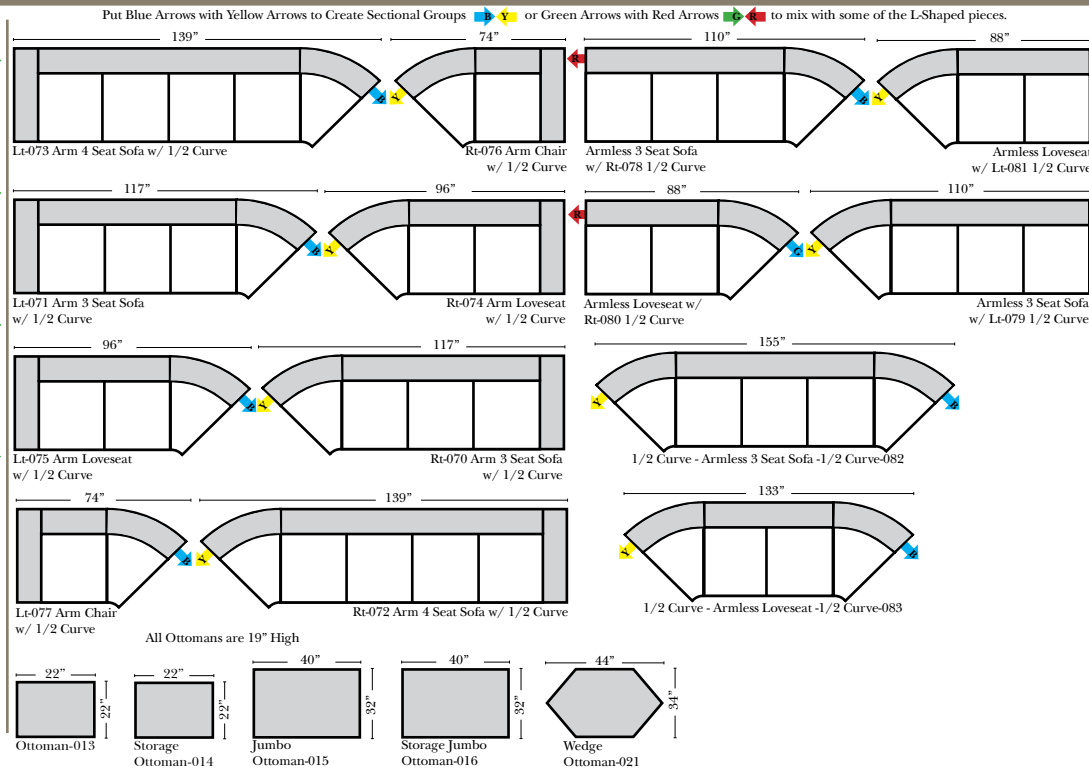

## Standard & Armless

(All 4 seat items ship as one piece if stationary, two pieces if motion installed)

## L-Shape / 90 Degree Sectional

(All 4 seat items ship as one piece if stationary, two pieces if motion installed)

### Note:

All Dimensions are approximate, if accuracy is crucial, please contact us for validation of the dimensions shown. However, a 1" to 2" variance can still apply due to foam and upholstery.