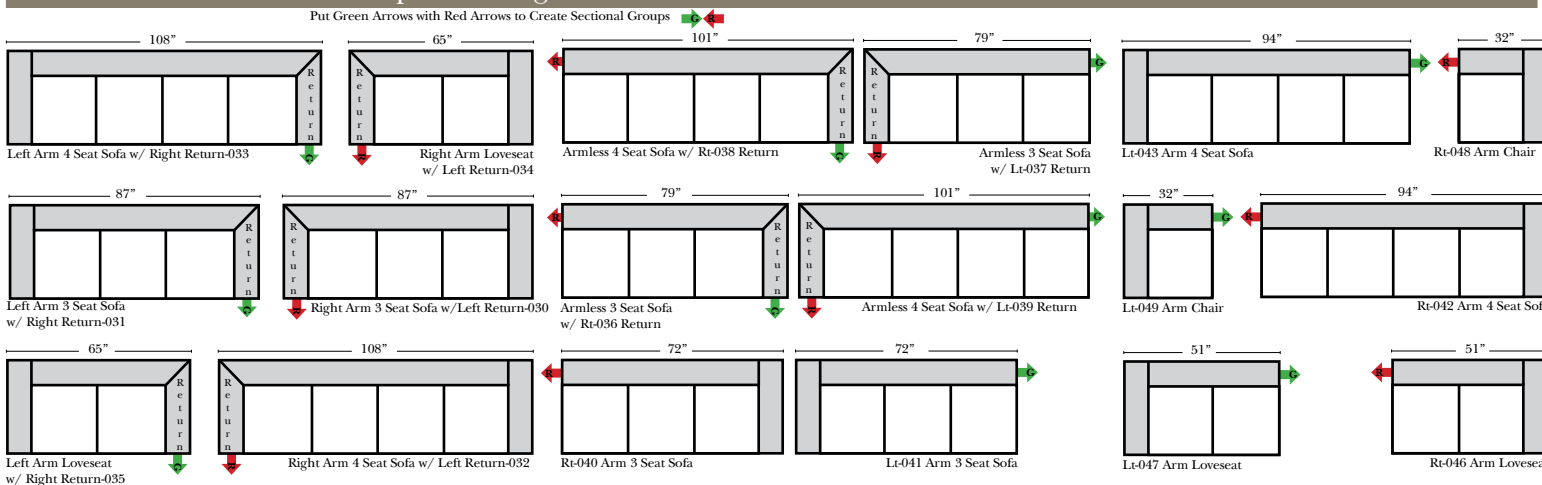

#### Options:

- Down Seats (additional Charge)
- No. 33 Firm Foam

#### Sleeper Options: (All the below options are at additional charges)

- Full Sleeper available w/Standard Mattress
- Deluxe Innerspring Mattress: Full
- Air Dream Coil Mattress: Full Only

## L-Shape / 90 Degree Sectional

(All 4 seat items ship as one piece if stationary, two pieces if motion installed)

### Note:

All Dimensions are approximate, if accuracy is crucial, please contact us for validation of the dimensions shown. However, a 1" to 2" variance can still apply due to foam and upholstery.