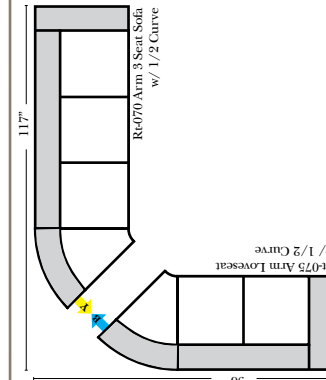

## Sleepers

Put Green Arrows with Red Arrows to Create Sectional Groups   
 Put Blue Arrows with Yellow Arrows to Create Sectional Groups 

F-126 Full Sleeper

FL-129 Left Arm Full Sleeper

FR-128 Right Arm Full Sleeper

FL-137 Left Arm Full Sleeper w/ 1/2 Curve

FR-136 Right Arm Full Sleeper w/ 1/2 Curve

RL-075 Arm Loveseat w/ 1/2 Curve

RL-074 Arm Loveseat w/ 1/2 Curve

RL-137 Left Arm Full Sleeper w/ 1/2 Curve