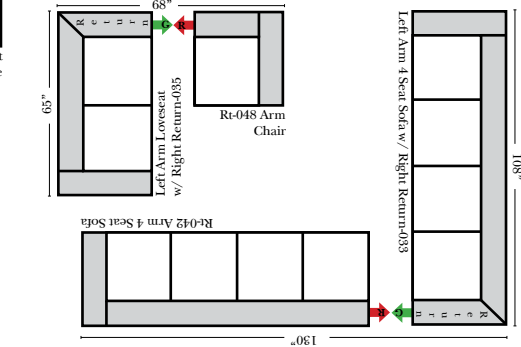

RL-074 Arm Loveseat w/ 1/2 Curve

RL-137 Left Arm Full Sleeper w/ 1/2 Curve

Suggested Configurations

07/06/2012

The Suggested Configurations below are only a sample of what the imagination can create, please enjoy creating the configuration that fits your lifestyle, using the ideas below and from the items on the opposite page.