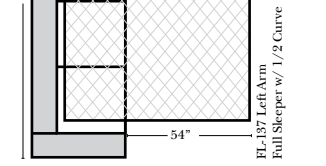

## Sleepers

Put Green Arrows with Red Arrows to Create Sectional Groups   
 Put Blue Arrows with Yellow Arrows to Create Sectional Groups 

F-126 Full Sleeper

FL-129 Left Arm Full Sleeper

FR-128 Right Arm Full Sleeper

FL-137 Left Arm Full Sleeper w/ 1/2 Curve

FR-136 Right Arm Full Sleeper w/ 1/2 Curve

RL-075 Arm Loveseat w/ 1/2 Curve

RL-074 Arm Loveseat w/ 1/2 Curve

RL-137 Left Arm Full Sleeper w/ 1/2 Curve