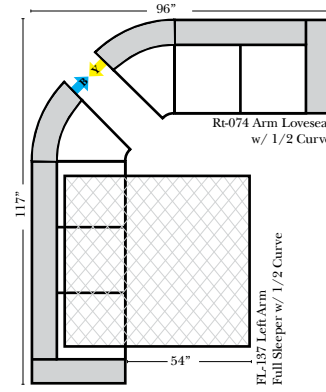

## Sleepers

Put Green Arrows with Red Arrows to Create Sectional Groups   
 Put Blue Arrows with Yellow Arrows to Create Sectional Groups 

F-126 Full Sleeper

FL-129 Left Arm Full Sleeper

FR-128 Right Arm Full Sleeper

FL-137 Left Arm Full Sleeper w/ 1/2 Curve

FR-136 Right Arm Full Sleeper w/ 1/2 Curve

RL-075 Arm Loveseat w/ 1/2 Curve

RL-074 Arm Loveseat w/ 1/2 Curve

RL-137 Left Arm Full Sleeper w/ 1/2 Curve