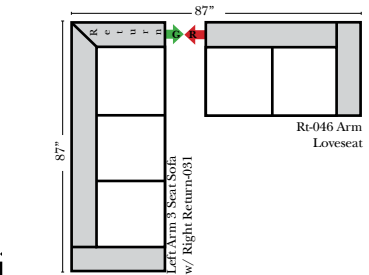

RL-075 Arm Loveseat w/ 1/2 Curve

Suggested Configurations

07/06/2012

The Suggested Configurations below are only a sample of what the imagination can create, please enjoy creating the configuration that fits your lifestyle, using the ideas below and from the items on the opposite page.