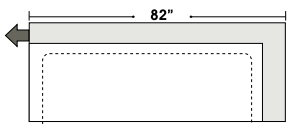

Actual Hard Frame Height - 32"

Note: All sizes are approximate.

07/06/2012

Suggested Configurations

3 Seat Queen Sleeper

Armless 3 Seat Queen Sleeper

Right Arm 3 Seat Queen Sleeper

Left Arm 3 Seat Queen Sleeper