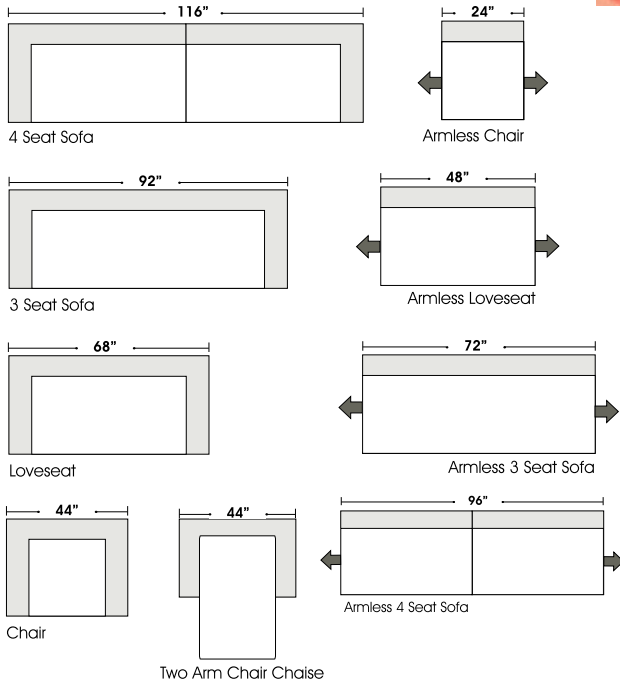

STANDARD

RETURN

ONE ARM

OTTOMANS

07/06/2012

Features

- Standard:**
- All Full or Top-Grain Leather
 - All hardwood frames
- Options:**
- Down Seats (Additional Charges Apply)
 - Down Backs (Additional Charges Apply)
 - No. 33 Firm Seating
- Sleeper Options:**
- Deluxe Queen Mattress (Additional Charges Apply)
 - Air Dream Mattress (Additional Charges Apply)
- ✓ Special orders shipped within 4-6 weeks

Actual Hard Frame Height - 32"

Note: All sizes are approximate.

07/06/2012

Suggested Configurations

3 Seat Queen Sleeper

Armless 3 Seat Queen Sleeper

Right Arm 3 Seat Queen Sleeper

Left Arm 3 Seat Queen Sleeper