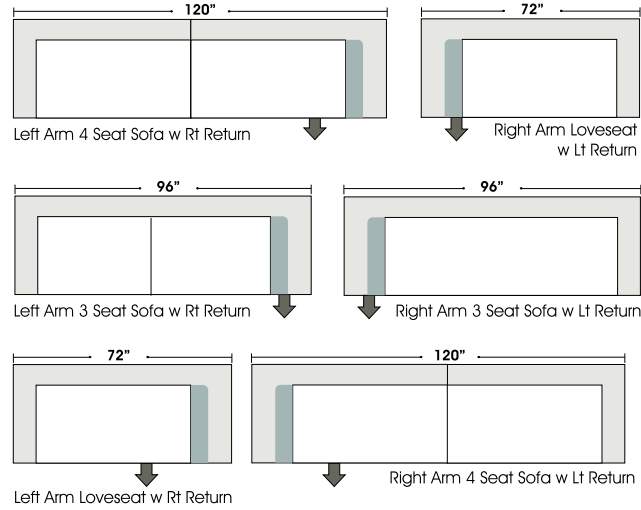

STANDARD

RETURN

ONE ARM

OTTOMANS

07/06/2012

Features

- Standard:**
- All Full or Top-Grain Leather
 - All hardwood frames
- Options:**
- Down Seats (Additional Charges Apply)
 - Down Backs (Additional Charges Apply)
 - No. 33 Firm Seating
- Sleeper Options:**
- Deluxe Queen Mattress (Additional Charges Apply)
 - Air Dream Mattress (Additional Charges Apply)
- ✓ Special orders shipped within 4-6 weeks

Actual Hard Frame Height - 32"

Note: All sizes are approximate.

07/06/2012

Suggested Configurations

3 Seat Queen Sleeper

Armless 3 Seat Queen Sleeper

Right Arm 3 Seat Queen Sleeper

Left Arm 3 Seat Queen Sleeper