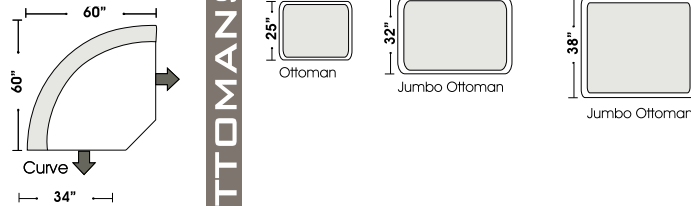

STANDARD

RETURN

ONE ARM

OTTOMANS

07/06/2012

Features

- Standard:**
- All Full or Top-Grain Leather
 - All hardwood frames
- Options:**
- Down Seats (Additional Charges Apply)
 - Down Backs (Additional Charges Apply)
 - No. 33 Firm Seating
- Sleeper Options:**
- Deluxe Queen Mattress (Additional Charges Apply)
 - Air Dream Mattress (Additional Charges Apply)
- ✓ Special orders shipped within 4-6 weeks

Actual Hard Frame Height - 32"

Note: All sizes are approximate.

07/06/2012

Suggested Configurations

3 Seat Queen Sleeper

Armless 3 Seat Queen Sleeper

Right Arm 3 Seat Queen Sleeper

Left Arm 3 Seat Queen Sleeper