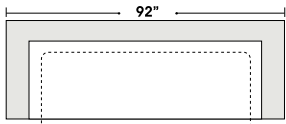

Actual Hard Frame Height - 32"

Note: All sizes are approximate.

07/06/2012

Suggested Configurations

3 Seat Queen Sleeper

Armless 3 Seat Queen Sleeper

Right Arm 3 Seat Queen Sleeper

Left Arm 3 Seat Queen Sleeper