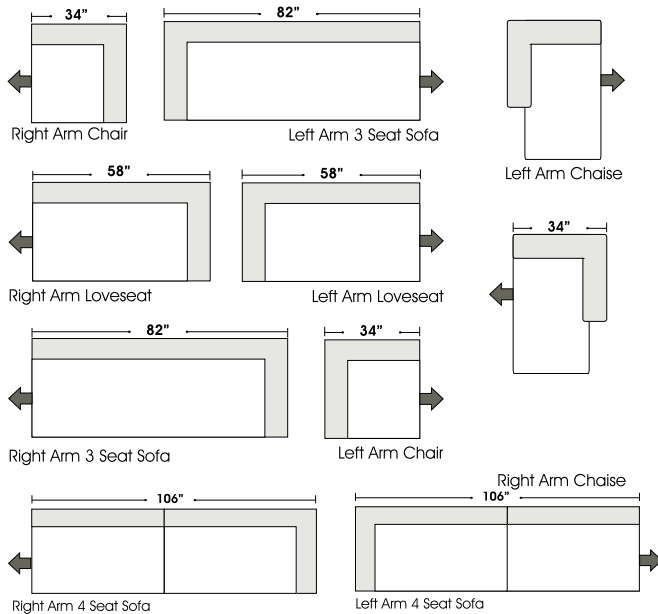

STANDARD

RETURN

ONE ARM

OTTOMANS

07/06/2012

Features

- Standard:**
- All Full or Top-Grain Leather
 - All hardwood frames
- Options:**
- Down Seats (Additional Charges Apply)
 - Down Backs (Additional Charges Apply)
 - No. 33 Firm Seating
- Sleeper Options:**
- Deluxe Queen Mattress (Additional Charges Apply)
 - Air Dream Mattress (Additional Charges Apply)
- ✓ Special orders shipped within 4-6 weeks

Actual Hard Frame Height - 32"

Note: All sizes are approximate.

07/06/2012

Suggested Configurations

3 Seat Queen Sleeper

Armless 3 Seat Queen Sleeper

Right Arm 3 Seat Queen Sleeper

Left Arm 3 Seat Queen Sleeper