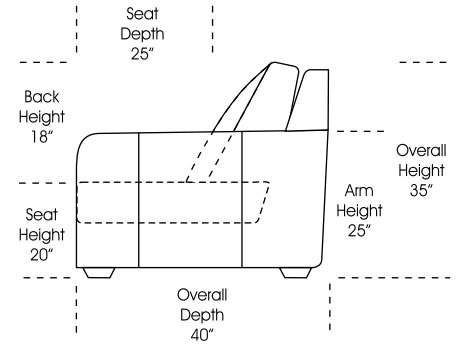

STANDARD

RETURN

ONE ARM

OTTOMANS

07/06/2012

Features

- Standard:**
- All Full or Top-Grain Leather
 - All hardwood frames
- Options:**
- Down Seats (Additional Charges Apply)
 - Down Backs (Additional Charges Apply)
 - No. 33 Firm Seating
- Sleeper Options:**
- Deluxe Queen Mattress (Additional Charges Apply)
 - Air Dream Mattress (Additional Charges Apply)
- ✓ Special orders shipped within 4-6 weeks

Actual Hard Frame Height - 32"

Note: All sizes are approximate.

07/06/2012

Suggested Configurations

3 Seat Queen Sleeper

Armless 3 Seat Queen Sleeper

Right Arm 3 Seat Queen Sleeper

Left Arm 3 Seat Queen Sleeper