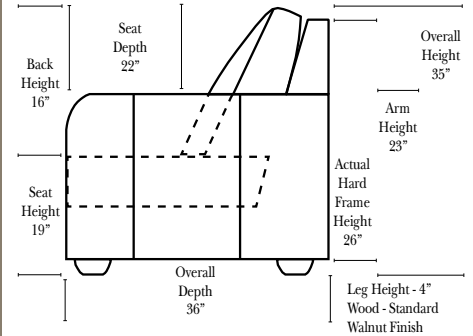

Standard & Armless

(All 4 seat items ship as one piece if stationary, two pieces if motion installed)

2 Piece Curve Sectional & Ottomans

Features

Standard:

- Available in Full & Top Grain Leathers
- Available in Luxury Fabrics
- All Hardwood Frames

Options:

- Down Seats & Down Backs (additional Charge)
- No. 33 Firm Foam

Sleeper Options: (Sleepers not available on this style at this time)

L-Shape / 90 Degree Sectional

(All 4 seat items ship as one piece if stationary, two pieces if motion installed)

Note:

All Dimensions are approximate, if accuracy is crucial, please contact us for validation of the dimensions shown. However, a 1" to 2" variance can still apply due to foam and upholstery.

Chaise & Conversation Sectionals