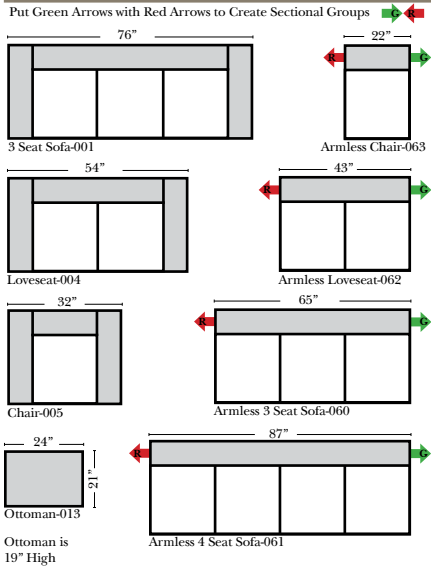

Standard & Armless

(All 4 seat items ship as one piece if stationary, two pieces if motion installed)

2 Piece Curve Sectional & Ottomans

Features

Standard:

- Available in Full & Top Grain Leathers
- Available in Luxury Fabrics
- All Hardwood Frames

Options:

- Down Seats & Down Backs (additional Charge)
- No. 33 Firm Foam

Sleeper Options: (Sleepers not available on this style at this time)

L-Shape / 90 Degree Sectional

(All 4 seat items ship as one piece if stationary, two pieces if motion installed)

Note:

All Dimensions are approximate, if accuracy is crucial, please contact us for validation of the dimensions shown. However, a 1" to 2" variance can still apply due to foam and upholstery.

Chaise & Conversation Sectionals