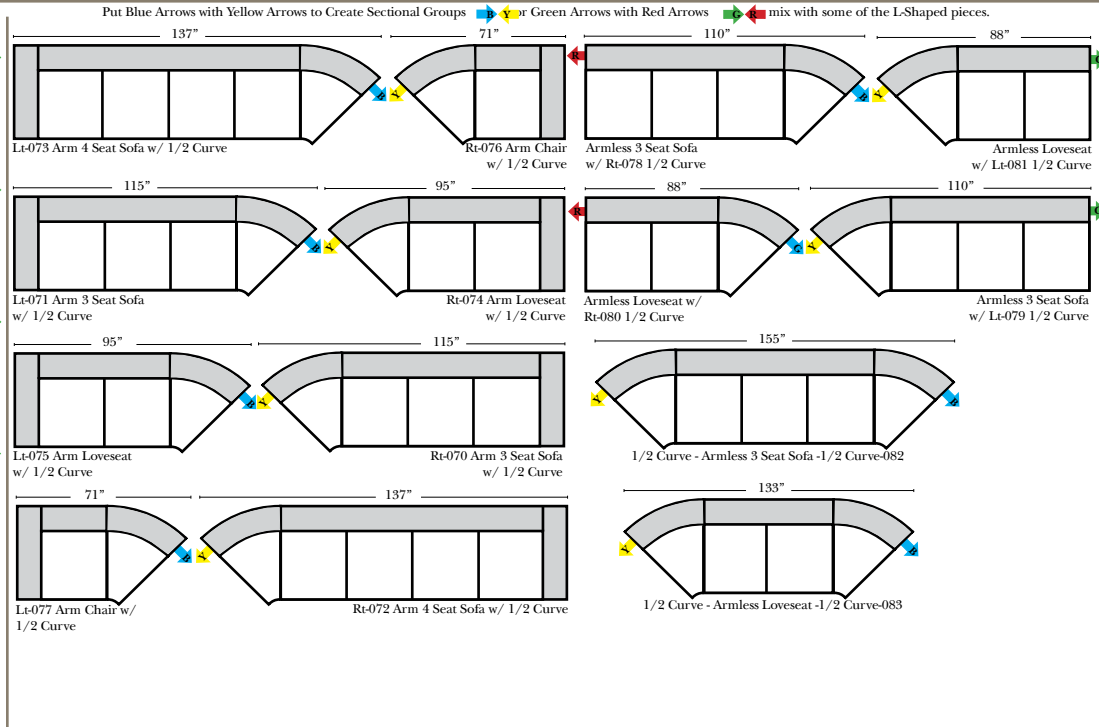

Standard & Armless

(All 4 seat items ship as one piece if stationary, two pieces if motion installed)

2 Piece Curve Sectional & Ottomans

Features

Standard:

- Available in Full & Top Grain Leathers
- Available in Luxury Fabrics
- All Hardwood Frames

Options:

- Down Seats & Down Backs (additional Charge)
- No. 33 Firm Foam

Sleeper Options: (Sleepers not available on this style at this time)

L-Shape / 90 Degree Sectional

(All 4 seat items ship as one piece if stationary, two pieces if motion installed)

Note:

All Dimensions are approximate, if accuracy is crucial, please contact us for validation of the dimensions shown. However, a 1" to 2" variance can still apply due to foam and upholstery.

Chaise & Conversation Sectionals

Put Green Arrows with Red Arrows to Create Sectional Groups
 Put Orange Arrows with Tan Arrows to Create Sectional Groups

Sleepers

Put Green Arrows with Red Arrows to Create Sectional Groups
 Put Blue Arrows with Yellow Arrows to Create Sectional Groups