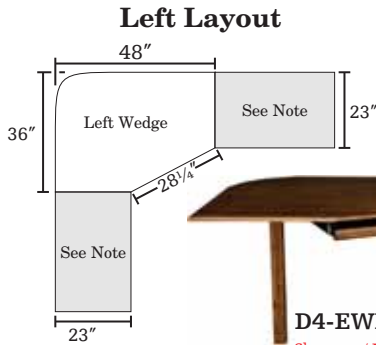

Wedge Desks

All Desks 30" tall

D4-EWL36 ☐

Shown w/ Keyboard Option

Note:
Attach any desk shown above
or
Attach any 23" deep unit
from the home office catalog