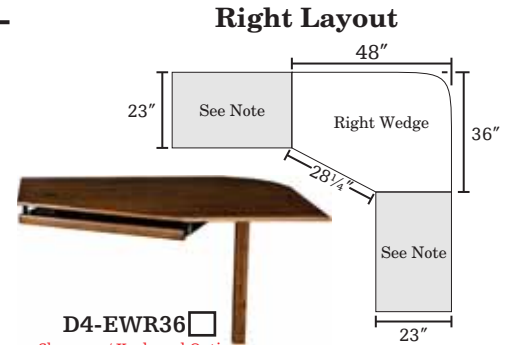

Home Office Solutions

Straight Desks

All Desks 30" tall

D4-EC20(F)
18w x 23d x 24h

D-CKB

D4-E36(D)

D4-E48(D)

D4-E66(D)

D4-EX66(D)
*No Wedge Option

Wedge Desks

All Desks 30" tall

D4-EWL36

Shown w/ Keyboard Option

D-KBT

Note:
Attach any desk shown above
or
Attach any 23" deep unit
from the home office catalog

D4-EWR36

Shown w/ Keyboard Option

Left Desks & Returns

L-Shaped Desks

All Desks & Returns 30" tall

Right Desks & Returns

D4-GPL66(D) *Shown*

D4-GPL59(D)
66 x 59w 23d 30h

D4-GPL66(D)
66 x 66w 23d 30h