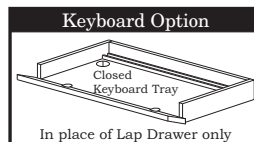

D-CKB ☐

ITEM #		ITEM #		ITEM #		ITEM #							
WOOD	Cherry	Maple	Oak	QS Oak	Walnut	Rustic Alder	Rustic Cherry	Rustic Hickory	Rustic Oak	Rustic Walnut	COLOR	HARDWARE	Extras