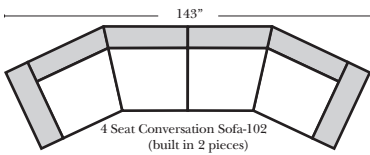

Chaise & Conversation Sectionals

Suggested Configurations

v.09.06.12

Put Green Arrows with Red Arrows to Create Sectional Groups
Put Orange Arrows with Tan Arrows to Create Sectional Groups