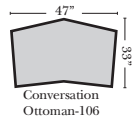

Chaise & Conversation Sectionals

Suggested Configurations

v.09.06.12

Put Green Arrows with Red Arrows to Create Sectional Groups
Put Orange Arrows with Tan Arrows to Create Sectional Groups