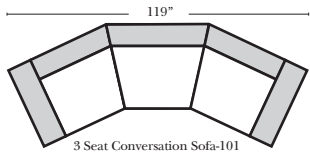

Chaise & Conversation Sectionals

Suggested Configurations

v.09.06.12

Put Green Arrows with Red Arrows to Create Sectional Groups
Put Orange Arrows with Tan Arrows to Create Sectional Groups