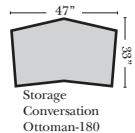

Chaise & Conversation Sectionals

Suggested Configurations

v.09.06.12

Put Green Arrows with Red Arrows to Create Sectional Groups
Put Orange Arrows with Tan Arrows to Create Sectional Groups