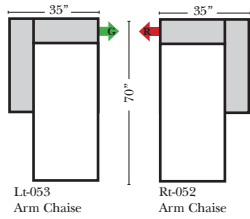

Chaise & Conversation Sectionals

Suggested Configurations

v.09.06.12

Put Green Arrows with Red Arrows to Create Sectional Groups
Put Orange Arrows with Tan Arrows to Create Sectional Groups