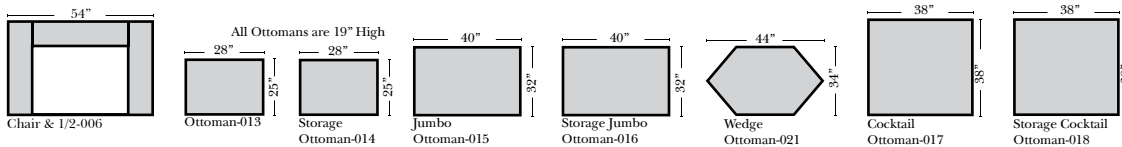

2 Piece Curve Sectionals
 for this style not available
 at this time

Features

Standard:

- Available in Full & Top Grain Leathers
- Available in Luxury Fabrics
- All Hardwood Frames

Options:

- Down Seats & Down Backs (additional Charge)
- No. 33 Firm Foam

Sleeper Options: (All the below options are at additional charges)

- Queen Sleeper available w/Standard Mattress
- Twin Sleeper available w/Standard Mattress
- Deluxe Innerspring Mattress: Queen / Twin
- Air Dream Coil Mattress: Queen Only - (No Twin)
- Hideaway Air Mattress: Queen Only (Shipped in a Separate Box)

L-Shape / 90 Degree Sectional

Put Green Arrows with Red Arrows to Create Sectional Groups

Note:

All Dimensions are approximate, if accuracy is crucial, please contact us for validation of the dimensions shown. However, a 1" to 2" variance can still apply due to foam and upholstery.