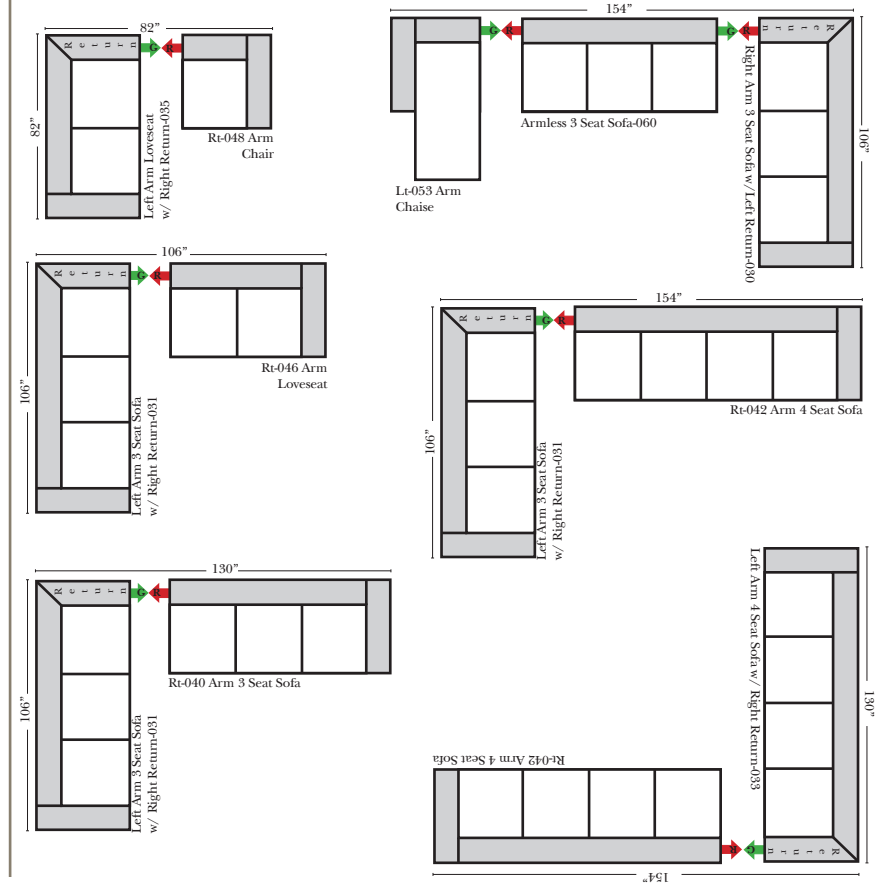

L-Shape / 90 Degree Sectional

Put Green Arrows with Red Arrows to Create Sectional Groups

Note:

All Dimensions are approximate, if accuracy is crucial, please contact us for validation of the dimensions shown. However, a 1" to 2" variance can still apply due to foam and upholstery.

Chaise & Conversation Sectionals

Suggested Configurations

v.09.06.12

Put Green Arrows with Red Arrows to Create Sectional Groups
 Put Orange Arrows with Tan Arrows to Create Sectional Groups

The Suggested Configurations below are only a sample of what the imagination can create, please enjoy creating the configuration that fits your lifestyle, using the ideas below and from the items on the opposite page.