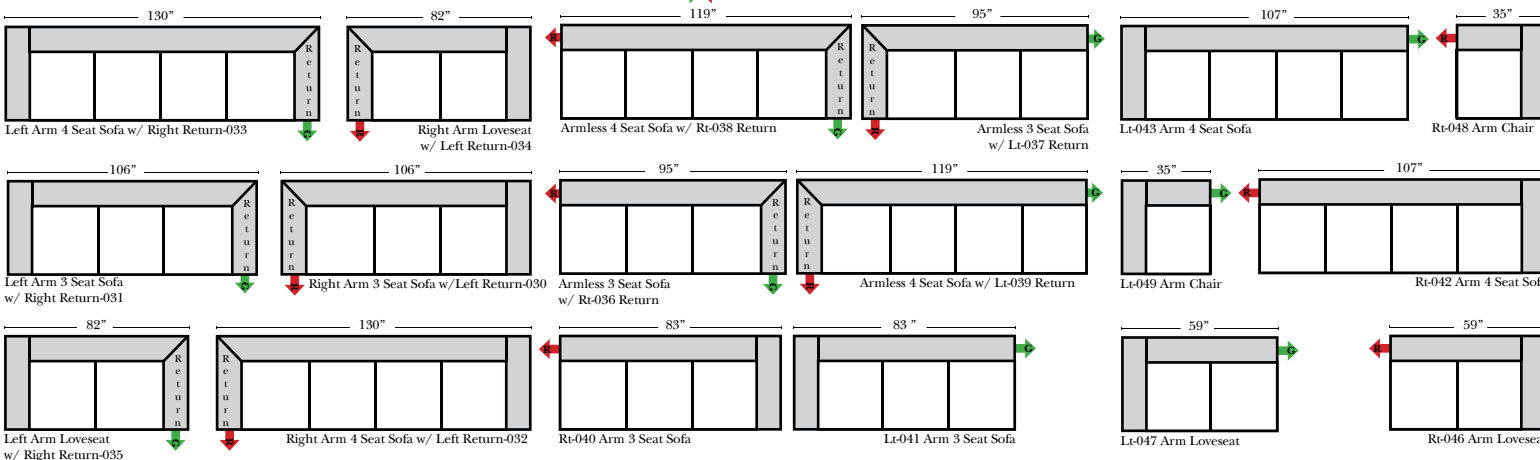

2 Piece Curve Sectionals
 for this style not available
 at this time

Features

Standard:

- Available in Full & Top Grain Leathers
- Available in Luxury Fabrics
- All Hardwood Frames

Options:

- Down Seats & Down Backs (additional Charge)
- No. 33 Firm Foam

Sleeper Options: (All the below options are at additional charges)

- Queen Sleeper available w/Standard Mattress
- Twin Sleeper available w/Standard Mattress
- Deluxe Innerspring Mattress: Queen / Twin
- Air Dream Coil Mattress: Queen Only - (No Twin)
- Hideaway Air Mattress: Queen Only (Shipped in a Separate Box)

L-Shape / 90 Degree Sectional

Put Green Arrows with Red Arrows to Create Sectional Groups

Note:

All Dimensions are approximate, if accuracy is crucial, please contact us for validation of the dimensions shown. However, a 1" to 2" variance can still apply due to foam and upholstery.