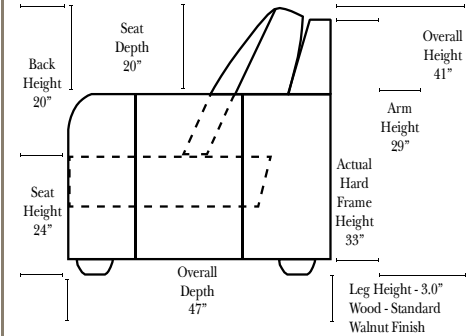

2 Piece Curve Sectionals
 for this style not available
 at this time

Features

Standard:

- Available in Full & Top Grain Leathers
- Available in Luxury Fabrics
- All Hardwood Frames

Options:

- Down Seats & Down Backs (additional Charge)
- No. 33 Firm Foam

Sleeper Options: (All the below options are at additional charges)

- Queen Sleeper available w/Standard Mattress
- Twin Sleeper available w/Standard Mattress
- Deluxe Innerspring Mattress: Queen / Twin
- Air Dream Coil Mattress: Queen Only - (No Twin)
- Hideaway Air Mattress: Queen Only (Shipped in a Separate Box)

L-Shape / 90 Degree Sectional

Put Green Arrows with Red Arrows to Create Sectional Groups

Note:

All Dimensions are approximate, if accuracy is crucial, please contact us for validation of the dimensions shown. However, a 1" to 2" variance can still apply due to foam and upholstery.