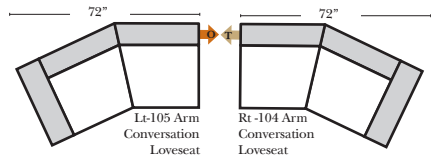

Chaise & Conversation Sectionals

Suggested Configurations

v.09.06.12

Put Green Arrows with Red Arrows to Create Sectional Groups
Put Orange Arrows with Tan Arrows to Create Sectional Groups