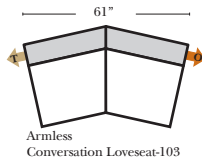

Chaise & Conversation Sectionals

Suggested Configurations

v.09.06.12

Put Green Arrows with Red Arrows to Create Sectional Groups
Put Orange Arrows with Tan Arrows to Create Sectional Groups