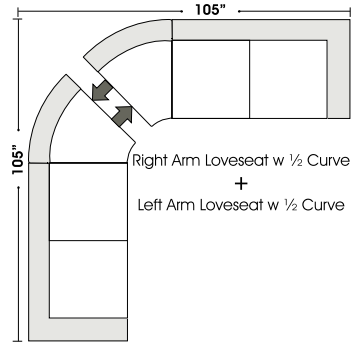

Special orders shipped within 4-6 weeks

Suggested Configurations

Left Arm Queen Sleeper

Right Arm Queen Sleeper

Left Arm Queen Sleeper w 1/2 Curve

Right Arm Queen Sleeper w 1/2 Curve

SLEEPERS