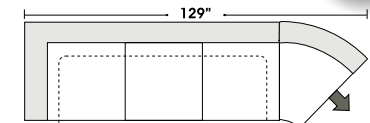

Special orders shipped within 4-6 weeks

Suggested Configurations

Left Arm Queen Sleeper

Right Arm Queen Sleeper

Left Arm Queen Sleeper w 1/2 Curve

Right Arm Queen Sleeper w 1/2 Curve

SLEEPERS