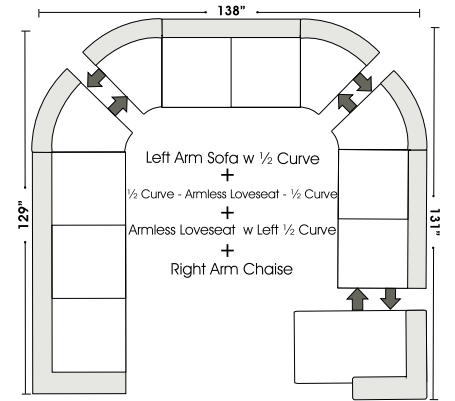

Special orders shipped within 4-6 weeks

Suggested Configurations

Left Arm Queen Sleeper

Right Arm Queen Sleeper

Left Arm Queen Sleeper w 1/2 Curve

Right Arm Queen Sleeper w 1/2 Curve

SLEEPERS