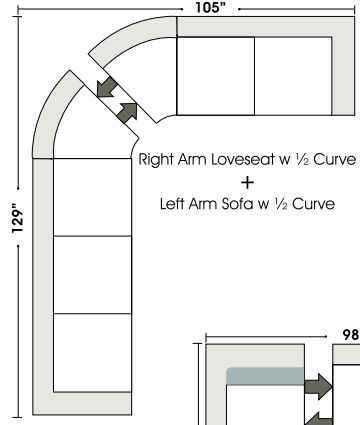

Special orders shipped within 4-6 weeks

Suggested Configurations

Left Arm Queen Sleeper

Right Arm Queen Sleeper

Left Arm Queen Sleeper w 1/2 Curve

Right Arm Queen Sleeper w 1/2 Curve

SLEEPERS