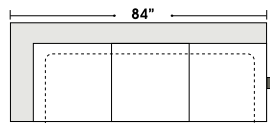

Features

07/06/2012

Standard:

- All Full or Top-Grain Leather
- All hardwood frames

Options:

- No. 33 Firm Seating

Sleeper Options:

- Deluxe Queen Mattress (Additional Charges Apply)
- Air Dream Queen Mattress (Additional Charges Apply)

Special orders shipped within 4-6 weeks

Suggested Configurations

Left Arm Queen Sleeper

Right Arm Queen Sleeper

Left Arm Queen Sleeper w 1/2 Curve

Right Arm Queen Sleeper w 1/2 Curve

SLEEPERS