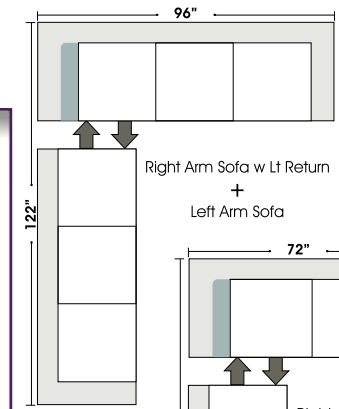

Special orders shipped within 4-6 weeks

Suggested Configurations

Left Arm Queen Sleeper

Right Arm Queen Sleeper

Left Arm Queen Sleeper w 1/2 Curve

Right Arm Queen Sleeper w 1/2 Curve

SLEEPERS