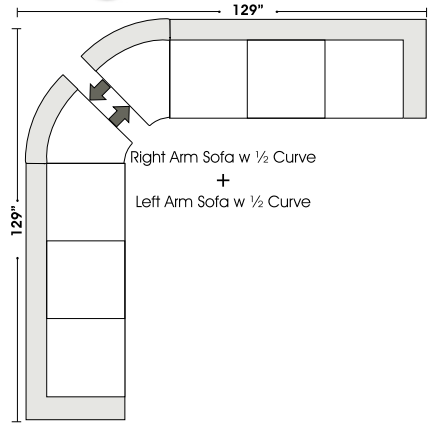

Special orders shipped within 4-6 weeks

Suggested Configurations

Left Arm Queen Sleeper

Right Arm Queen Sleeper

Left Arm Queen Sleeper w 1/2 Curve

Right Arm Queen Sleeper w 1/2 Curve

SLEEPERS