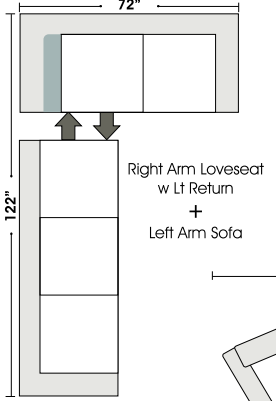

Special orders shipped within 4-6 weeks

Suggested Configurations

Left Arm Queen Sleeper

Right Arm Queen Sleeper

Left Arm Queen Sleeper w 1/2 Curve

Right Arm Queen Sleeper w 1/2 Curve

SLEEPERS