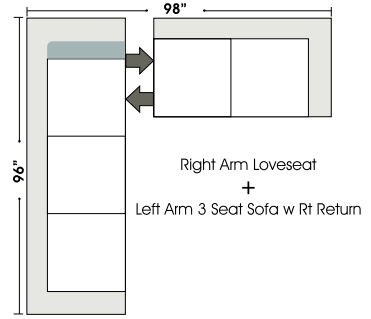

Special orders shipped within 4-6 weeks

Suggested Configurations

Left Arm Queen Sleeper

Right Arm Queen Sleeper

Left Arm Queen Sleeper w 1/2 Curve

Right Arm Queen Sleeper w 1/2 Curve

SLEEPERS