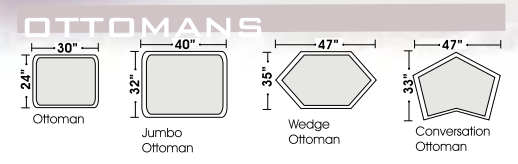

Features

07/06/2012

Standard:

- All Full or Top-Grain Leather
- All hardwood frames

Options:

- No. 33 Firm Seating

Sleeper Options:

- Deluxe Queen Mattress (Additional Charges Apply)
- Air Dream Queen Mattress (Additional Charges Apply)

Special orders shipped within 4-6 weeks

Suggested Configurations

Left Arm Queen Sleeper

Right Arm Queen Sleeper

Left Arm Queen Sleeper w 1/2 Curve

Right Arm Queen Sleeper w 1/2 Curve

SLEEPERS