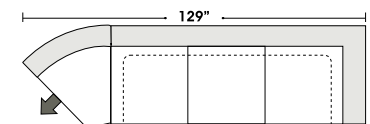

Special orders shipped within 4-6 weeks

Suggested Configurations

Left Arm Queen Sleeper

Right Arm Queen Sleeper

Left Arm Queen Sleeper w 1/2 Curve

Right Arm Queen Sleeper w 1/2 Curve

SLEEPERS