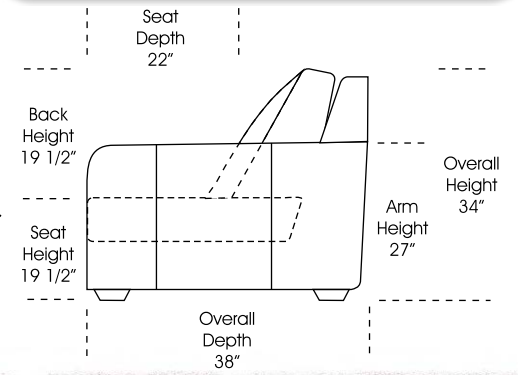

Features

07/06/2012

Standard:

- All Full or Top-Grain Leather
- All hardwood frames

Options:

- No. 33 Firm Seating

Sleeper Options:

- Deluxe Queen Mattress (Additional Charges Apply)
- Air Dream Queen Mattress (Additional Charges Apply)

Special orders shipped within 4-6 weeks

Suggested Configurations

Left Arm Queen Sleeper

Right Arm Queen Sleeper

Left Arm Queen Sleeper w 1/2 Curve

Right Arm Queen Sleeper w 1/2 Curve

SLEEPERS