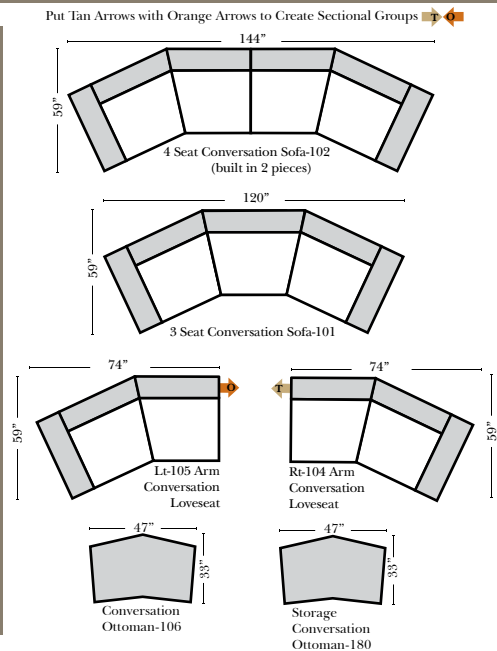

Standard & Ottomans

Sleepers

Suggested Configurations

Specifications & Options

- Standard:**
- Available in Full & Top Grain Leathers
 - Available in Luxury Fabrics
 - All Hardwood Frames
 - Nail Heads - Large & Medium Brass
 - Welting
 - Leg Color - Walnut
- Options Available with No Additional Charge:**
- Change Leg Color to: Cherry, Chocolate, Espresso, Honey Oak, & Shadow
 - No. 33 Firm Foam
- Options that have Additional Charges:**
- Add Down Seats & Backs
- Sleeper Options :** (All the below options are at additional charges)
- Queen Sleeper available w/Standard Mattress
 - Twin Sleeper available w/Standard Mattress
 - Deluxe Innerspring Mattress: Queen / Twin
 - Air Dream Coil Mattress: Queen Only - (No Twin)
 - Hideaway Air Mattress: Queen Only (Shipped in a Separate Box)

L-Shape / 90 Degree Sectional

Conversation Sofas

Note:
 All Dimensions are approximate, if accuracy is crucial, please contact us for validation of the dimensions shown. However, a 1" to 2" variance can still apply due to foam and upholstery.