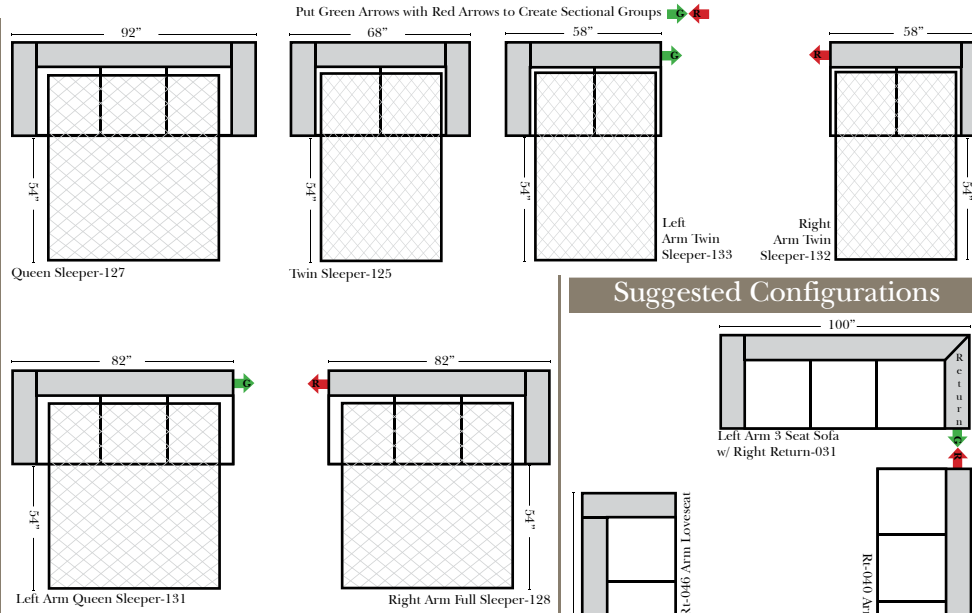

Standard & Ottomans

Sleepers

Suggested Configurations

Specifications & Options

- Standard:**
- Available in Full & Top Grain Leathers
 - Available in Luxury Fabrics
 - All Hardwood Frames
 - Nail Heads - Large & Medium Brass
 - Welting
 - Leg Color - Walnut
- Options Available with No Additional Charge:**
- Change Leg Color to: Cherry, Chocolate, Espresso, Honey Oak, & Shadow
 - No. 33 Firm Foam
- Options that have Additional Charges:**
- Add Down Seats & Backs
- Sleeper Options :** (All the below options are at additional charges)
- Queen Sleeper available w/Standard Mattress
 - Twin Sleeper available w/Standard Mattress
 - Deluxe Innerspring Mattress: Queen / Twin
 - Air Dream Coil Mattress: Queen Only - (No Twin)
 - Hideaway Air Mattress: Queen Only (Shipped in a Separate Box)

L-Shape / 90 Degree Sectional

Conversation Sofas

Note:
 All Dimensions are approximate, if accuracy is crucial, please contact us for validation of the dimensions shown. However, a 1" to 2" variance can still apply due to foam and upholstery.