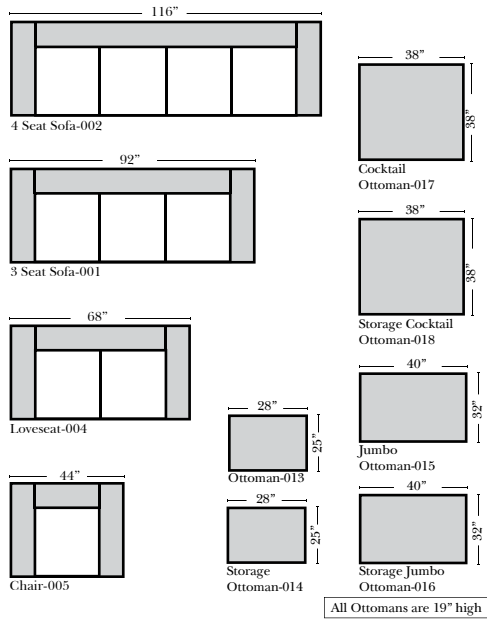

Standard & Ottomans

Sleepers

Suggested Configurations

Specifications & Options

- Standard:**
- Available in Full & Top Grain Leathers
 - Available in Luxury Fabrics
 - All Hardwood Frames
 - Nail Heads - Large & Medium Brass
 - Welting
 - Leg Color - Walnut
- Options Available with No Additional Charge:**
- Change Leg Color to: Cherry, Chocolate, Espresso, Honey Oak, & Shadow
 - No. 33 Firm Foam
- Options that have Additional Charges:**
- Add Down Seats & Backs
- Sleeper Options :** (All the below options are at additional charges)
- Queen Sleeper available w/Standard Mattress
 - Twin Sleeper available w/Standard Mattress
 - Deluxe Innerspring Mattress: Queen / Twin
 - Air Dream Coil Mattress: Queen Only - (No Twin)
 - Hideaway Air Mattress: Queen Only (Shipped in a Separate Box)

L-Shape / 90 Degree Sectional

Conversation Sofas

Note:
 All Dimensions are approximate, if accuracy is crucial, please contact us for validation of the dimensions shown. However, a 1" to 2" variance can still apply due to foam and upholstery.