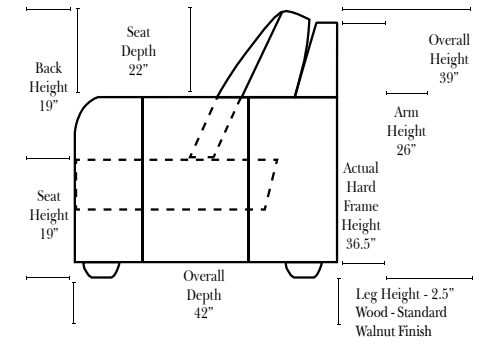

Standard & Ottomans

Sleepers

Suggested Configurations

Specifications & Options

- Standard:**
- Available in Full & Top Grain Leathers
 - Available in Luxury Fabrics
 - All Hardwood Frames
 - Nail Heads - Large & Medium Brass
 - Welting
 - Leg Color - Walnut
- Options Available with No Additional Charge:**
- Change Leg Color to: Cherry, Chocolate, Espresso, Honey Oak, & Shadow
 - No. 33 Firm Foam
- Options that have Additional Charges:**
- Add Down Seats & Backs
- Sleeper Options :** (All the below options are at additional charges)
- Queen Sleeper available w/Standard Mattress
 - Twin Sleeper available w/Standard Mattress
 - Deluxe Innerspring Mattress: Queen / Twin
 - Air Dream Coil Mattress: Queen Only - (No Twin)
 - Hideaway Air Mattress: Queen Only (Shipped in a Separate Box)

L-Shape / 90 Degree Sectional

Conversation Sofas

Note:
 All Dimensions are approximate, if accuracy is crucial, please contact us for validation of the dimensions shown. However, a 1" to 2" variance can still apply due to foam and upholstery.