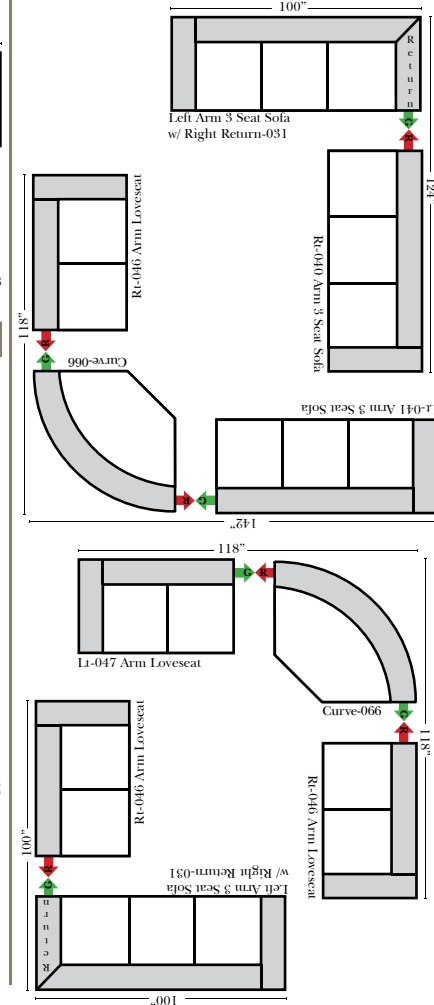

Standard & Ottomans

Sleepers

Suggested Configurations

Specifications & Options

- Standard:**
- Available in Full & Top Grain Leathers
 - Available in Luxury Fabrics
 - All Hardwood Frames
 - Nail Heads - Large & Medium Brass
 - Welting
 - Leg Color - Walnut
- Options Available with No Additional Charge:**
- Change Leg Color to: Cherry, Chocolate, Espresso, Honey Oak, & Shadow
 - No. 33 Firm Foam
- Options that have Additional Charges:**
- Add Down Seats & Backs
- Sleeper Options :** (All the below options are at additional charges)
- Queen Sleeper available w/Standard Mattress
 - Twin Sleeper available w/Standard Mattress
 - Deluxe Innerspring Mattress: Queen / Twin
 - Air Dream Coil Mattress: Queen Only - (No Twin)
 - Hideaway Air Mattress: Queen Only (Shipped in a Separate Box)

L-Shape / 90 Degree Sectional

Conversation Sofas

Note:
 All Dimensions are approximate, if accuracy is crucial, please contact us for validation of the dimensions shown. However, a 1" to 2" variance can still apply due to foam and upholstery.