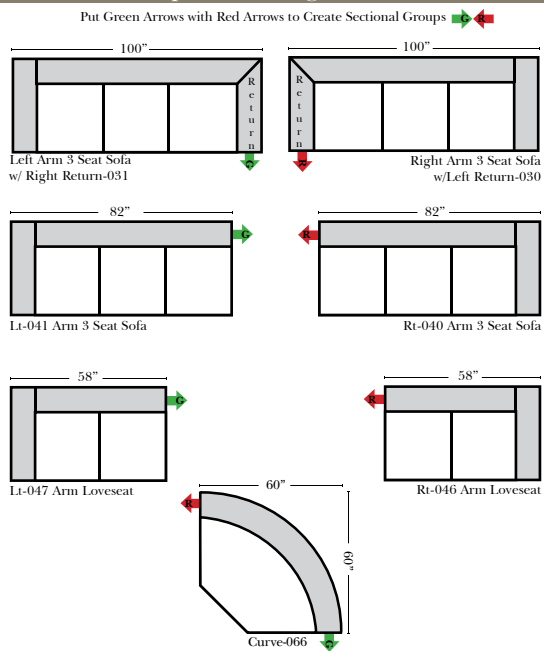

Standard & Ottomans

Sleepers

Suggested Configurations

Specifications & Options

- Standard:**
- Available in Full & Top Grain Leathers
 - Available in Luxury Fabrics
 - All Hardwood Frames
 - Nail Heads - Large & Medium Brass
 - Welting
 - Leg Color - Walnut
- Options Available with No Additional Charge:**
- Change Leg Color to: Cherry, Chocolate, Espresso, Honey Oak, & Shadow
 - No. 33 Firm Foam
- Options that have Additional Charges:**
- Add Down Seats & Backs
- Sleeper Options :** (All the below options are at additional charges)
- Queen Sleeper available w/Standard Mattress
 - Twin Sleeper available w/Standard Mattress
 - Deluxe Innerspring Mattress: Queen / Twin
 - Air Dream Coil Mattress: Queen Only - (No Twin)
 - Hideaway Air Mattress: Queen Only (Shipped in a Separate Box)

L-Shape / 90 Degree Sectional

Conversation Sofas

Note:
 All Dimensions are approximate, if accuracy is crucial, please contact us for validation of the dimensions shown. However, a 1" to 2" variance can still apply due to foam and upholstery.