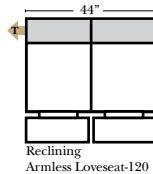

- Sleeper Options:** (All the below options are at additional charges)
- Full Sleeper available w/Standard Mattress
 - Deluxe Innerspring Mattress: Full
 - Air Dream Coil Mattress: Full Only

Note:

All Dimensions are approximate, if accuracy is crucial, please contact us for validation of the dimensions shown. However, a 1" to 2" variance can still apply due to foam and upholstery.

L-Shape / 90 Degree Sectional

(All 4 seat items ship as one piece if stationary, two pieces if motion installed)

Chaise, Curves/Wedges & Conversation Sectionals

Put Green Arrows with Red Arrows to Create Sectional Groups 
Put Orange Arrows with Tan Arrows to Create Sectional Groups 

(No other configurations can be put between the 4 Seat Conversation Sofa pieces)

Sleepers

Put Green Arrows with Red Arrows to Create Sectional Groups 
Put Blue Arrows with Yellow Arrows to Create Sectional Groups 