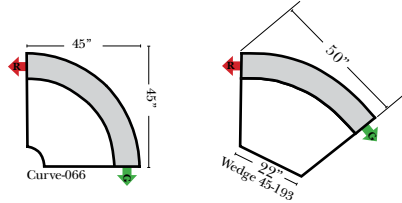

Chaise, Curves/Wedges & Conversation Sectionals

Put Green Arrows with Red Arrows to Create Sectional Groups
Put Orange Arrows with Tan Arrows to Create Sectional Groups

(No other configurations can be put between the 4 Seat Conversation Sofa pieces)

Sleepers

Put Green Arrows with Red Arrows to Create Sectional Groups
Put Blue Arrows with Yellow Arrows to Create Sectional Groups