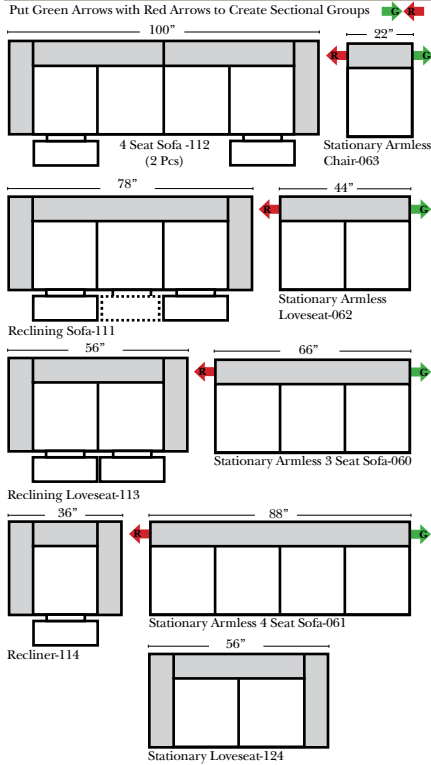

Standard & Armless

(All 4 seat items ship as one piece if stationary, two pieces if motion installed)

2 Piece Curve Sectional & Ottomans

Features

- Standard:**
- Available in Full & Top Grain Leathers
 - Available in Luxury Fabrics
 - All Hardwood Frames
- Options:**
- No. 33 Firm Foam (N/C Option)
 - Console Table - Standard as Espresso finish (N/C Option is Honey Oak finish)
 - Cup Holders - Standard as Silver finish (N/C Option is Black or Hammered Antique Finish)
 - Sofa Center Recliner (Additional Charge)
 - Motorized Recliner Mechanism (additional Charge)
 - Swivel Recliner Base (additional Charge)
 - Swivel Glider Mechanism (additional Charge)
 - Lift Chair Dual Motor Mechanism (additional Charge)

- Sleeper Options:** (All the below options are at additional charges)
- Full Sleeper available w/Standard Mattress
 - Deluxe Innerspring Mattress: Full
 - Air Dream Coil Mattress: Full Only

Note:

All Dimensions are approximate, if accuracy is crucial, please contact us for validation of the dimensions shown. However, a 1" to 2" variance can still apply due to foam and upholstery.

L-Shape / 90 Degree Sectional

(All 4 seat items ship as one piece if stationary, two pieces if motion installed)

Chaise, Curves/Wedges & Conversation Sectionals

Put Green Arrows with Red Arrows to Create Sectional Groups 
Put Orange Arrows with Tan Arrows to Create Sectional Groups 

(No other configurations can be put between the 4 Seat Conversation Sofa pieces)

Sleepers

Put Green Arrows with Red Arrows to Create Sectional Groups 
Put Blue Arrows with Yellow Arrows to Create Sectional Groups 