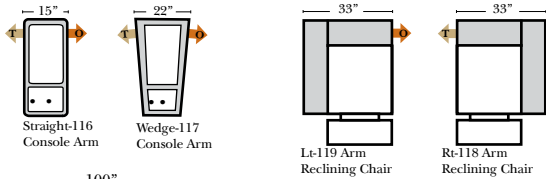

- Sleeper Options:** (All the below options are at additional charges)
- Full Sleeper available w/Standard Mattress
 - Deluxe Innerspring Mattress: Full
 - Air Dream Coil Mattress: Full Only

Note:

All Dimensions are approximate, if accuracy is crucial, please contact us for validation of the dimensions shown. However, a 1" to 2" variance can still apply due to foam and upholstery.

L-Shape / 90 Degree Sectional

(All 4 seat items ship as one piece if stationary, two pieces if motion installed)

Chaise, Curves/Wedges & Conversation Sectionals

Put Green Arrows with Red Arrows to Create Sectional Groups 
Put Orange Arrows with Tan Arrows to Create Sectional Groups 