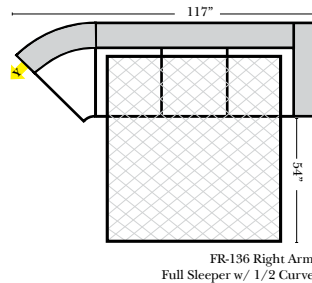

Chaise, Curves/Wedges & Conversation Sectionals

Put Green Arrows with Red Arrows to Create Sectional Groups
Put Orange Arrows with Tan Arrows to Create Sectional Groups

(No other configurations can be put between the 4 Seat Conversation Sofa pieces)

Sleepers

Put Green Arrows with Red Arrows to Create Sectional Groups
Put Blue Arrows with Yellow Arrows to Create Sectional Groups

Suggested Configurations

07/06/2012

The Suggested Configurations below are only a sample of what the imagination can create, please enjoy creating the configuration that fits your lifestyle, using the ideas below and from the items on the opposite page.