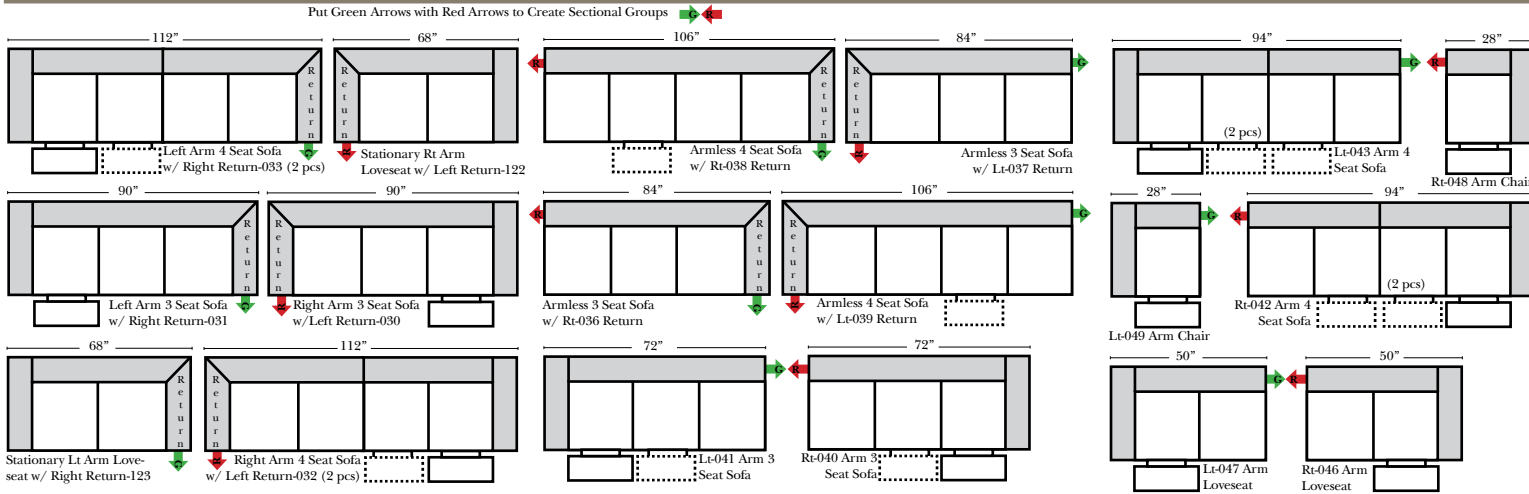

Standard & Armless

(All 4 seat items ship as one piece if stationary, two pieces if motion installed)

2 Piece Curve Sectional & Ottomans

Features

- Standard:**
- Available in Full & Top Grain Leathers
 - Available in Luxury Fabrics
 - All Hardwood Frames
- Options:**
- No. 33 Firm Foam (N/C Option)
 - Console Table - Standard as Espresso finish (N/C Option is Honey Oak finish)
 - Cup Holders - Standard as Silver finish (N/C Option is Black or Hammered Antique Finish)
 - Sofa Center Recliner (Additional Charge)
 - Motorized Recliner Mechanism (additional Charge)
 - Swivel Recliner Base (additional Charge)
 - Swivel Glider Mechanism (additional Charge)
 - Lift Chair Dual Motor Mechanism (additional Charge)

- Sleeper Options:** (All the below options are at additional charges)
- Full Sleeper available w/Standard Mattress
 - Deluxe Innerspring Mattress: Full
 - Air Dream Coil Mattress: Full Only

Note:

All Dimensions are approximate, if accuracy is crucial, please contact us for validation of the dimensions shown. However, a 1" to 2" variance can still apply due to foam and upholstery.

L-Shape / 90 Degree Sectional

(All 4 seat items ship as one piece if stationary, two pieces if motion installed)

Chaise, Curves/Wedges & Conversation Sectionals

Put Green Arrows with Red Arrows to Create Sectional Groups 
Put Orange Arrows with Tan Arrows to Create Sectional Groups 

(No other configurations can be put between the 4 Seat Conversation Sofa pieces)

Sleepers

Put Green Arrows with Red Arrows to Create Sectional Groups 
Put Blue Arrows with Yellow Arrows to Create Sectional Groups 