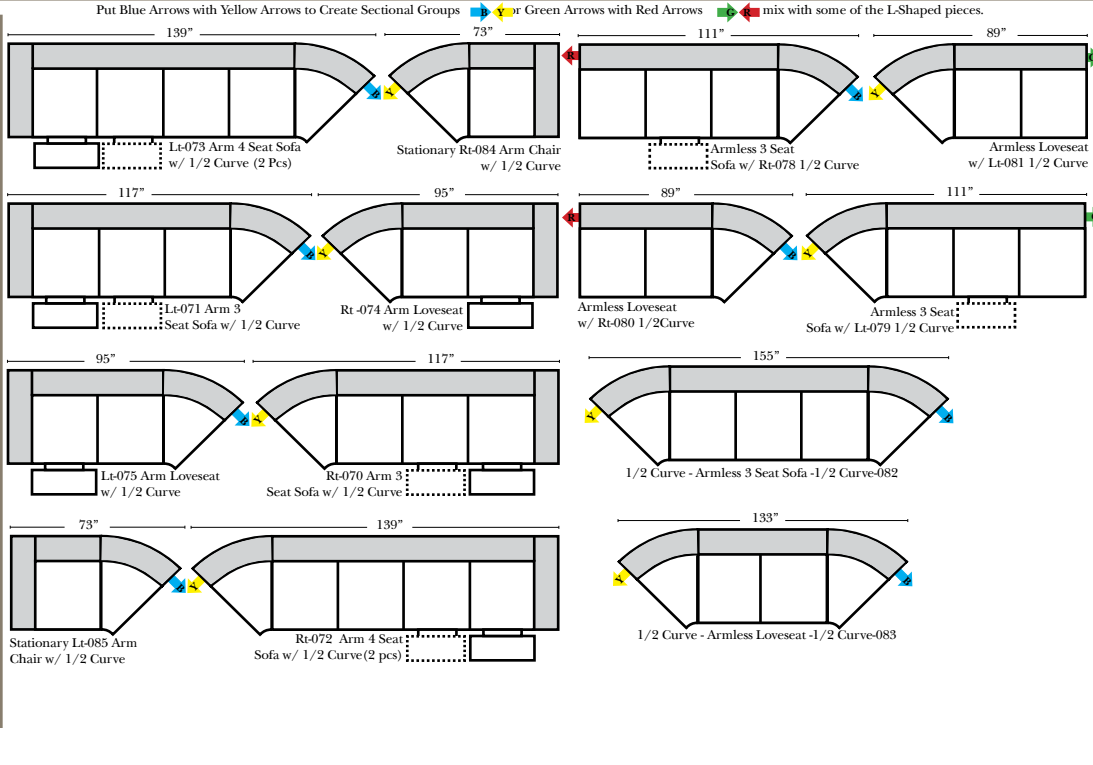

Standard & Armless

(All 4 seat items ship as one piece if stationary, two pieces if motion installed)

2 Piece Curve Sectional & Ottomans

Features

- Standard:**
- Available in Full & Top Grain Leathers
 - Available in Luxury Fabrics
 - All Hardwood Frames
- Options:**
- No. 33 Firm Foam (N/C Option)
 - Console Table - Standard as Espresso finish (N/C Option is Honey Oak finish)
 - Cup Holders - Standard as Silver finish (N/C Option is Black or Hammered Antique Finish)
 - Sofa Center Recliner (Additional Charge)
 - Motorized Recliner Mechanism (additional Charge)
 - Swivel Recliner Base (additional Charge)
 - Swivel Glider Mechanism (additional Charge)
 - Lift Chair Dual Motor Mechanism (additional Charge)

- Sleeper Options:** (All the below options are at additional charges)
- Full Sleeper available w/Standard Mattress
 - Deluxe Innerspring Mattress: Full
 - Air Dream Coil Mattress: Full Only

Note:

All Dimensions are approximate, if accuracy is crucial, please contact us for validation of the dimensions shown. However, a 1" to 2" variance can still apply due to foam and upholstery.

L-Shape / 90 Degree Sectional

(All 4 seat items ship as one piece if stationary, two pieces if motion installed)

Chaise, Curves/Wedges & Conversation Sectionals

Put Green Arrows with Red Arrows to Create Sectional Groups 
Put Orange Arrows with Tan Arrows to Create Sectional Groups 

(No other configurations can be put between the 4 Seat Conversation Sofa pieces)

Sleepers

Put Green Arrows with Red Arrows to Create Sectional Groups 
Put Blue Arrows with Yellow Arrows to Create Sectional Groups 