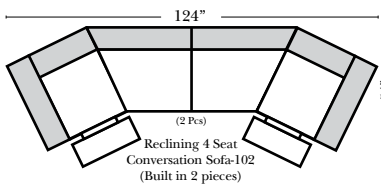

- Sleeper Options:** (All the below options are at additional charges)
- Full Sleeper available w/Standard Mattress
 - Deluxe Innerspring Mattress: Full
 - Air Dream Coil Mattress: Full Only

Note:

All Dimensions are approximate, if accuracy is crucial, please contact us for validation of the dimensions shown. However, a 1" to 2" variance can still apply due to foam and upholstery.

L-Shape / 90 Degree Sectional

(All 4 seat items ship as one piece if stationary, two pieces if motion installed)

Chaise, Curves/Wedges & Conversation Sectionals

Put Green Arrows with Red Arrows to Create Sectional Groups 
Put Orange Arrows with Tan Arrows to Create Sectional Groups 