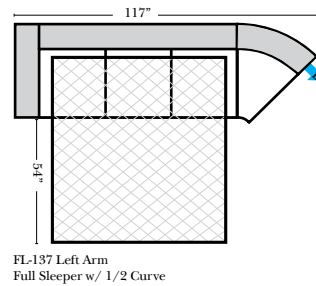

Chaise, Curves/Wedges & Conversation Sectionals

Put Green Arrows with Red Arrows to Create Sectional Groups
Put Orange Arrows with Tan Arrows to Create Sectional Groups

(No other configurations can be put between the 4 Seat Conversation Sofa pieces)

Sleepers

Put Green Arrows with Red Arrows to Create Sectional Groups
Put Blue Arrows with Yellow Arrows to Create Sectional Groups

Suggested Configurations

07/06/2012

The Suggested Configurations below are only a sample of what the imagination can create, please enjoy creating the configuration that fits your lifestyle, using the ideas below and from the items on the opposite page.