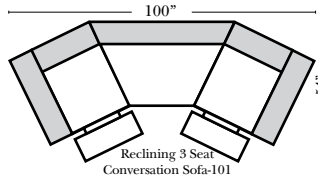

- Sleeper Options:** (All the below options are at additional charges)
- Full Sleeper available w/Standard Mattress
 - Deluxe Innerspring Mattress: Full
 - Air Dream Coil Mattress: Full Only

Note:

All Dimensions are approximate, if accuracy is crucial, please contact us for validation of the dimensions shown. However, a 1" to 2" variance can still apply due to foam and upholstery.

L-Shape / 90 Degree Sectional

(All 4 seat items ship as one piece if stationary, two pieces if motion installed)

Chaise, Curves/Wedges & Conversation Sectionals

Put Green Arrows with Red Arrows to Create Sectional Groups 
Put Orange Arrows with Tan Arrows to Create Sectional Groups 

(No other configurations can be put between the 4 Seat Conversation Sofa pieces)

Sleepers

Put Green Arrows with Red Arrows to Create Sectional Groups 
Put Blue Arrows with Yellow Arrows to Create Sectional Groups 