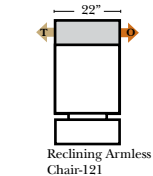

Chaise, Curves/Wedges & Conversation Sectionals

Put Green Arrows with Red Arrows to Create Sectional Groups
Put Orange Arrows with Tan Arrows to Create Sectional Groups

(No other configurations can be put between the 4 Seat Conversation Sofa pieces)

Sleepers

Put Green Arrows with Red Arrows to Create Sectional Groups
Put Blue Arrows with Yellow Arrows to Create Sectional Groups

Suggested Configurations

07/06/2012

The Suggested Configurations below are only a sample of what the imagination can create, please enjoy creating the configuration that fits your lifestyle, using the ideas below and from the items on the opposite page.