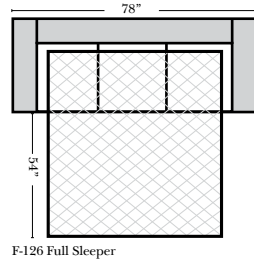

Sleepers

Put Green Arrows with Red Arrows to Create Sectional Groups
Put Blue Arrows with Yellow Arrows to Create Sectional Groups