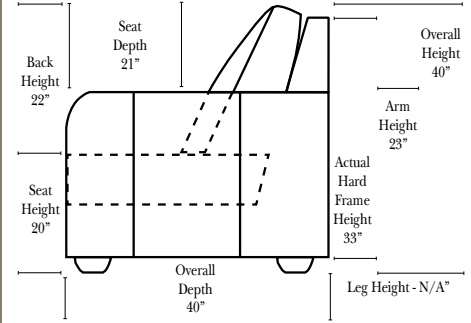

Standard & Armless

(All 4 seat items ship as one piece if stationary, two pieces if motion installed)

2 Piece Curve Sectional & Ottomans

Features

- Standard:**
- Available in Full & Top Grain Leathers
 - Available in Luxury Fabrics
 - All Hardwood Frames
- Options:**
- No. 33 Firm Foam (N/C Option)
 - Console Table - Standard as Espresso finish (N/C Option is Honey Oak finish)
 - Cup Holders - Standard as Silver finish (N/C Option is Black or Hammered Antique Finish)
 - Sofa Center Recliner (Additional Charge)
 - Motorized Recliner Mechanism (additional Charge)
 - Swivel Recliner Base (additional Charge)
 - Swivel Glider Mechanism (additional Charge)
 - Lift Chair Dual Motor Mechanism (additional Charge)

- Sleeper Options:** (All the below options are at additional charges)
- Full Sleeper available w/Standard Mattress
 - Deluxe Innerspring Mattress: Full
 - Air Dream Coil Mattress: Full Only

Note:

All Dimensions are approximate, if accuracy is crucial, please contact us for validation of the dimensions shown. However, a 1" to 2" variance can still apply due to foam and upholstery.