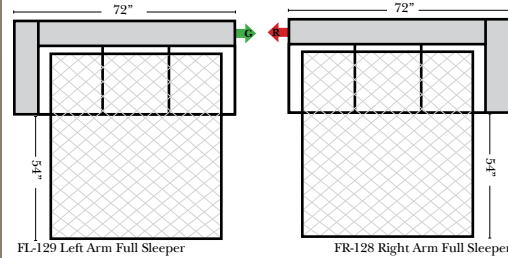

Chaise, Curves/Wedges & Conversation Sectionals

Put Green Arrows with Red Arrows to Create Sectional Groups
Put Orange Arrows with Tan Arrows to Create Sectional Groups

(No other configurations can be put between the 4 Seat Conversation Sofa pieces)

Sleepers

Put Green Arrows with Red Arrows to Create Sectional Groups
Put Blue Arrows with Yellow Arrows to Create Sectional Groups

Suggested Configurations

07/06/2012

The Suggested Configurations below are only a sample of what the imagination can create, please enjoy creating the configuration that fits your lifestyle, using the ideas below and from the items on the opposite page.