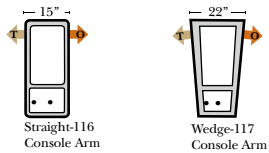

Chaise, Curves/Wedges & Conversation Sectionals

Put Green Arrows with Red Arrows to Create Sectional Groups
Put Orange Arrows with Tan Arrows to Create Sectional Groups