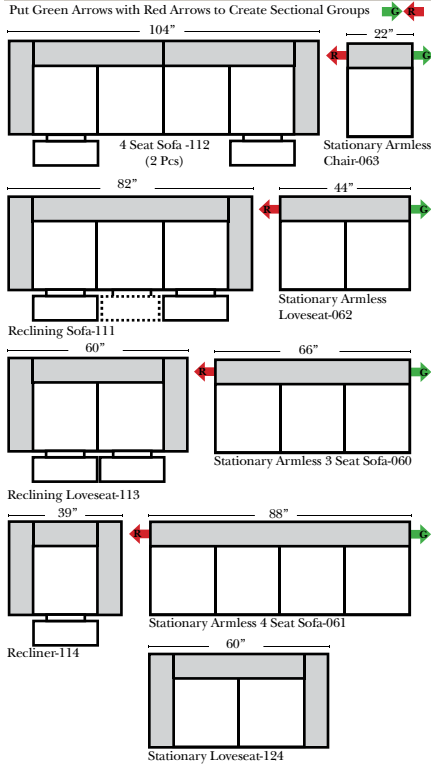

Standard & Armless

(All 4 seat items ship as one piece if stationary, two pieces if motion installed)

2 Piece Curve Sectional & Ottomans

Features

- Standard:**
- Available in Full & Top Grain Leathers
 - Available in Luxury Fabrics
 - All Hardwood Frames
- Options:**
- No. 33 Firm Foam (N/C Option)
 - Console Table - Standard as Espresso finish (N/C Option is Honey Oak finish)
 - Cup Holders - Standard as Silver finish (N/C Option is Black or Hammered Antique Finish)
 - Sofa Center Recliner (Additional Charge)
 - Motorized Recliner Mechanism (additional Charge)
 - Swivel Recliner Base (additional Charge)
 - Swivel Glider Mechanism (additional Charge)
 - Lift Chair Dual Motor Mechanism (additional Charge)
 - Upholstered Swivel Base - Recliner only (additional Charge)
 - Braided Welt & Saddle Bags (additional Charge)
- Sleeper Options:** (No Sleeper available on this style)

L-Shape / 90 Degree Sectional

(All 4 seat items ship as one piece if stationary, two pieces if motion installed)

Note:

All Dimensions are approximate, if accuracy is crucial, please contact us for validation of the dimensions shown. However, a 1" to 2" variance can still apply due to foam and upholstery.

Chaise, Curves/Wedges & Conversation Sectionals

Put Green Arrows with Red Arrows to Create Sectional Groups 
Put Orange Arrows with Tan Arrows to Create Sectional Groups 

(No other configurations can be put between the 4 Seat Conversation Sofa pieces)