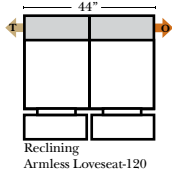

Chaise, Curves/Wedges & Conversation Sectionals

Put Green Arrows with Red Arrows to Create Sectional Groups
Put Orange Arrows with Tan Arrows to Create Sectional Groups