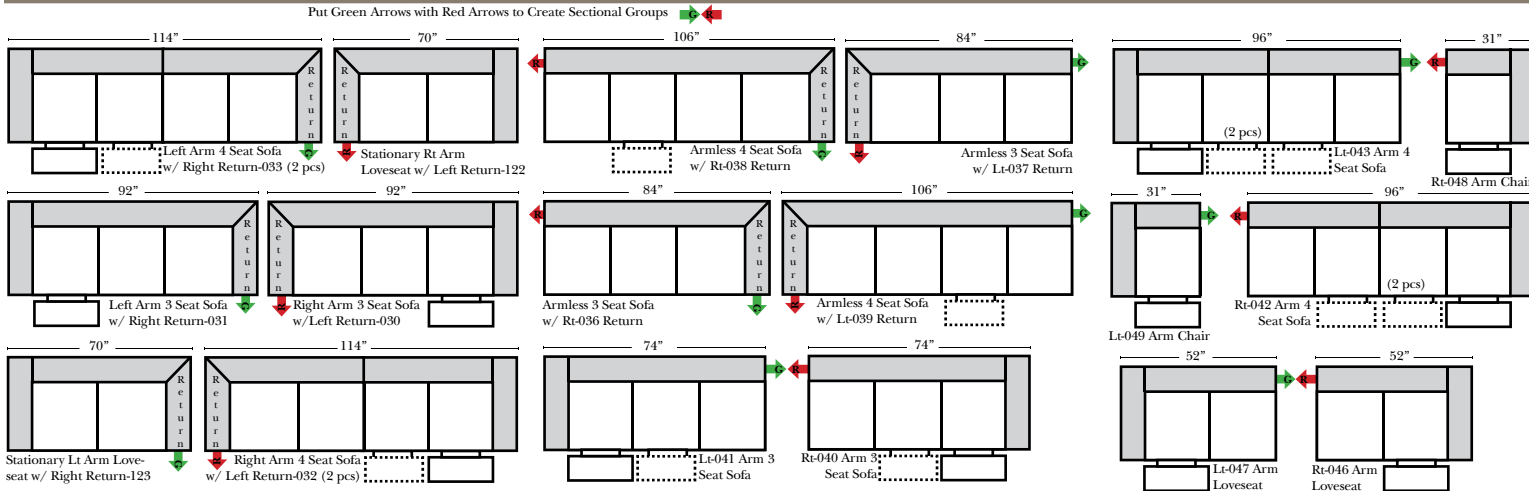

Standard & Armless

(All 4 seat items ship as one piece if stationary, two pieces if motion installed)

2 Piece Curve Sectional & Ottomans

Features

- Standard:**
- Available in Full & Top Grain Leathers
 - Available in Luxury Fabrics
 - All Hardwood Frames
- Options:**
- No. 33 Firm Foam (N/C Option)
 - Console Table - Standard as Espresso finish (N/C Option is Honey Oak finish)
 - Cup Holders - Standard as Silver finish (N/C Option is Black or Hammered Antique Finish)
 - Sofa Center Recliner (Additional Charge)
 - Motorized Recliner Mechanism (additional Charge)
 - Swivel Recliner Base (additional Charge)
 - Swivel Glider Mechanism (additional Charge)
 - Lift Chair Dual Motor Mechanism (additional Charge)
 - Upholstered Swivel Base - Recliner only (additional Charge)
 - Braided Welt & Saddle Bags (additional Charge)
- Sleeper Options:** (No Sleeper available on this style)

L-Shape / 90 Degree Sectional

(All 4 seat items ship as one piece if stationary, two pieces if motion installed)

Note:

All Dimensions are approximate, if accuracy is crucial, please contact us for validation of the dimensions shown. However, a 1" to 2" variance can still apply due to foam and upholstery.

Chaise, Curves/Wedges & Conversation Sectionals

Put Green Arrows with Red Arrows to Create Sectional Groups 
Put Orange Arrows with Tan Arrows to Create Sectional Groups 

(No other configurations can be put between the 4 Seat Conversation Sofa pieces)