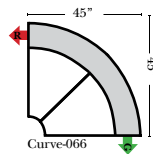

Chaise, Curves/Wedges & Conversation Sectionals

Put Green Arrows with Red Arrows to Create Sectional Groups
Put Orange Arrows with Tan Arrows to Create Sectional Groups