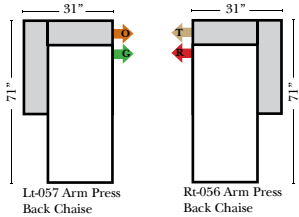

Chaise, Curves/Wedges & Conversation Sectionals

Put Green Arrows with Red Arrows to Create Sectional Groups
Put Orange Arrows with Tan Arrows to Create Sectional Groups