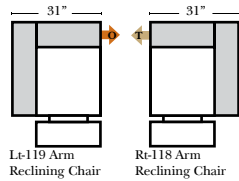

Chaise, Curves/Wedges & Conversation Sectionals

Put Green Arrows with Red Arrows to Create Sectional Groups
Put Orange Arrows with Tan Arrows to Create Sectional Groups