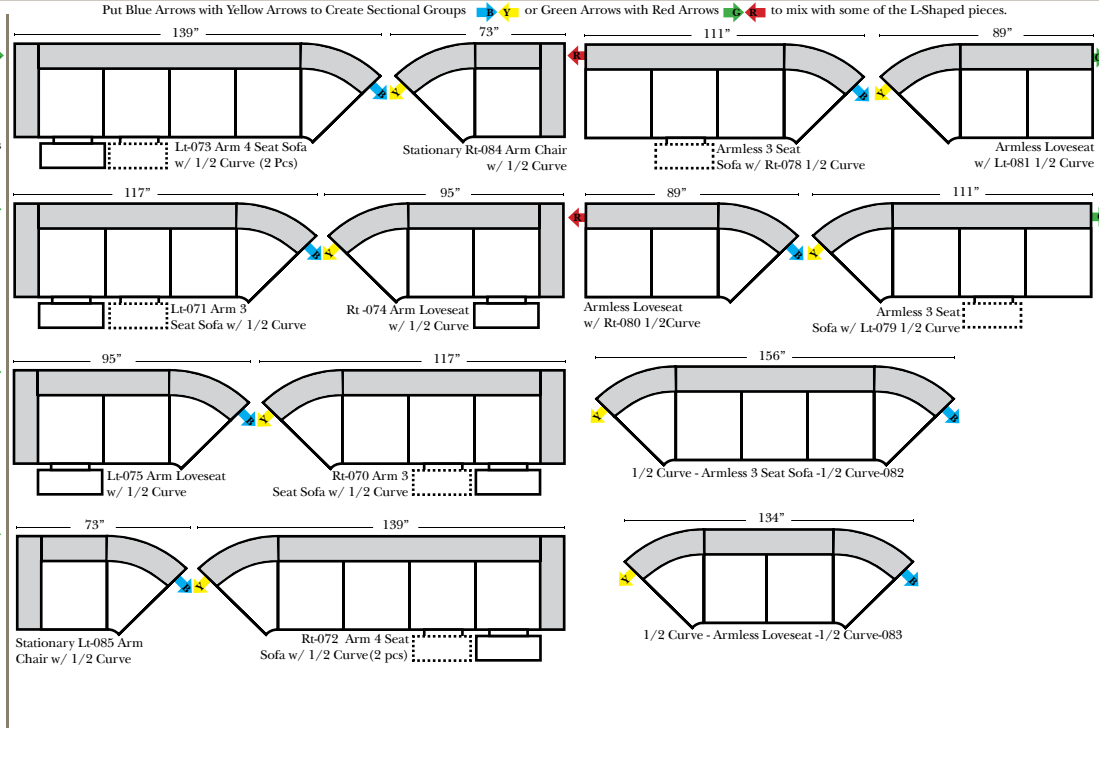

Standard & Armless

(All 4 seat items ship as one piece if stationary, two pieces if motion installed)

2 Piece Curve Sectional & Ottomans

Features

- Standard:**
- Available in Full & Top Grain Leathers
 - Available in Luxury Fabrics
 - All Hardwood Frames
- Options:**
- No. 33 Firm Foam (N/C Option)
 - Console Table - Standard as Espresso finish (N/C Option is Honey Oak finish)
 - Cup Holders - Standard as Silver finish (N/C Option is Black or Hammered Antique Finish)
 - Sofa Center Recliner (Additional Charge)
 - Motorized Recliner Mechanism (additional Charge)
 - Swivel Recliner Base (additional Charge)
 - Swivel Glider Mechanism (additional Charge)
 - Lift Chair Dual Motor Mechanism (additional Charge)
 - Upholstered Swivel Base - Recliner only (additional Charge)
 - Braided Welt & Saddle Bags (additional Charge)
- Sleeper Options:** (No Sleeper available on this style)

L-Shape / 90 Degree Sectional

(All 4 seat items ship as one piece if stationary, two pieces if motion installed)

Note:

All Dimensions are approximate, if accuracy is crucial, please contact us for validation of the dimensions shown. However, a 1" to 2" variance can still apply due to foam and upholstery.

Chaise, Curves/Wedges & Conversation Sectionals

Put Green Arrows with Red Arrows to Create Sectional Groups 
Put Orange Arrows with Tan Arrows to Create Sectional Groups 

(No other configurations can be put between the 4 Seat Conversation Sofa pieces)

Sleepers

Put Green Arrows with Red Arrows to Create Sectional Groups 
Put Blue Arrows with Yellow Arrows to Create Sectional Groups 

Sleepers
for this style not available
at this time

Suggested Configurations