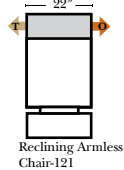

Chaise, Curves/Wedges & Conversation Sectionals

Put Green Arrows with Red Arrows to Create Sectional Groups
Put Orange Arrows with Tan Arrows to Create Sectional Groups