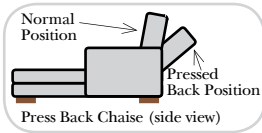

Chaise, Curves/Wedges & Conversation Sectionals

Put Green Arrows with Red Arrows to Create Sectional Groups
Put Orange Arrows with Tan Arrows to Create Sectional Groups