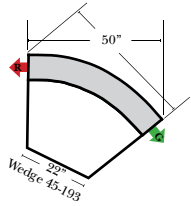

Chaise, Curves/Wedges & Conversation Sectionals

Put Green Arrows with Red Arrows to Create Sectional Groups
Put Orange Arrows with Tan Arrows to Create Sectional Groups