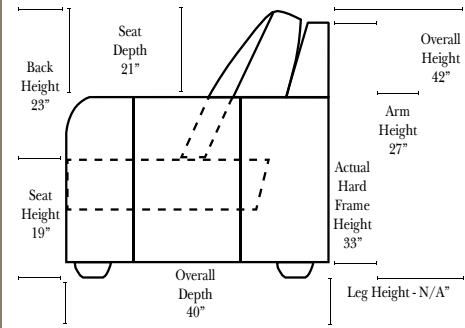

Standard & Armless

(All 4 seat items ship as one piece if stationary, two pieces if motion installed)

2 Piece Curve Sectional & Ottomans

Features

- Standard:**
- Available in Full & Top Grain Leathers
 - Available in Luxury Fabrics
 - All Hardwood Frames
- Options:**
- No. 33 Firm Foam (N/C Option)
 - Console Table - Standard as Espresso finish (N/C Option is Honey Oak finish)
 - Cup Holders - Standard as Silver finish (N/C Option is Black or Hammered Antique Finish)
 - Sofa Center Recliner (Additional Charge)
 - Motorized Recliner Mechanism (additional Charge)
 - Swivel Recliner Base (additional Charge)
 - Swivel Glider Mechanism (additional Charge)
 - Lift Chair Dual Motor Mechanism (additional Charge)
 - Upholstered Swivel Base - Recliner only (additional Charge)
 - Braided Welt & Saddle Bags (additional Charge)
- Sleeper Options:** (No Sleeper available on this style)

L-Shape / 90 Degree Sectional

(All 4 seat items ship as one piece if stationary, two pieces if motion installed)

Note:

All Dimensions are approximate, if accuracy is crucial, please contact us for validation of the dimensions shown. However, a 1" to 2" variance can still apply due to foam and upholstery.