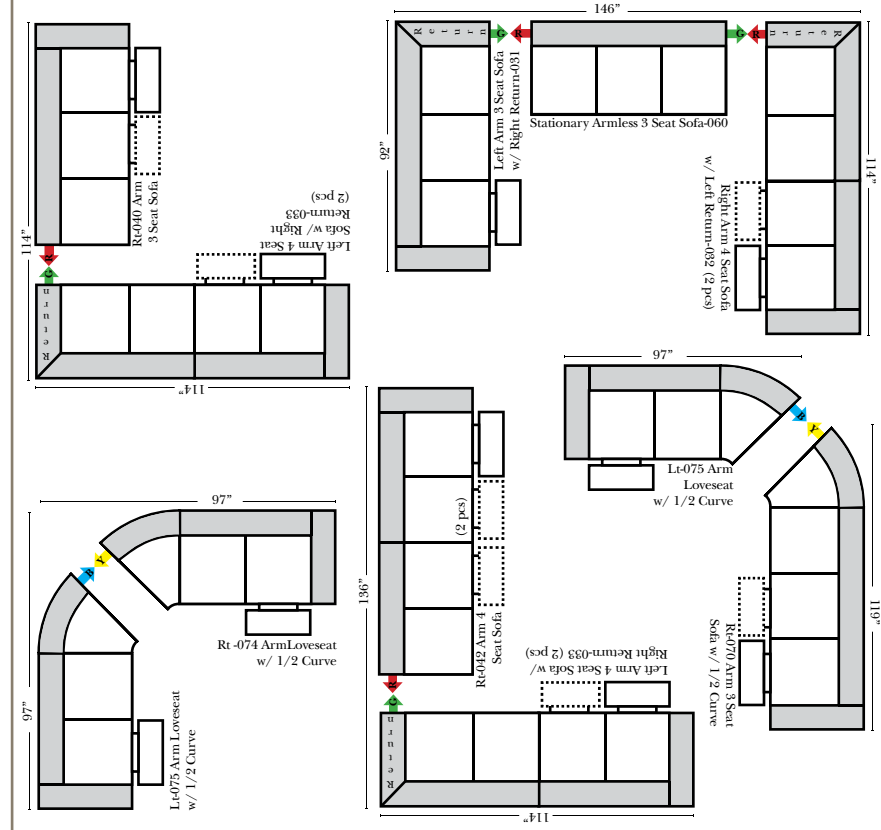

Sleepers
for this style not available
at this time