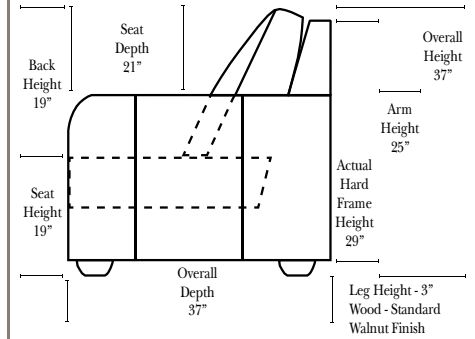

All Ottomans are 19" high

Specifications & Options

Standard:

- Available in Full & Top Grain Leathers
- Available in Luxury Fabrics
- All Hardwood Frames
- Welt
- Leg Color - Walnut

Options Available with No Additional Charge:

- Change Leg Color to: Cherry, Chocolate, Espresso, Honey Oak, & Shadow
- No. 33 Firm Foam

Options that have Additional Charges:

- Add Down Seats & Backs