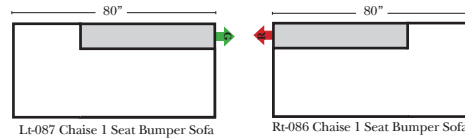

Bumper Chaise & Return Chaise

Green Arrows with Red Arrows to mix with some of the L-Shaped pieces.