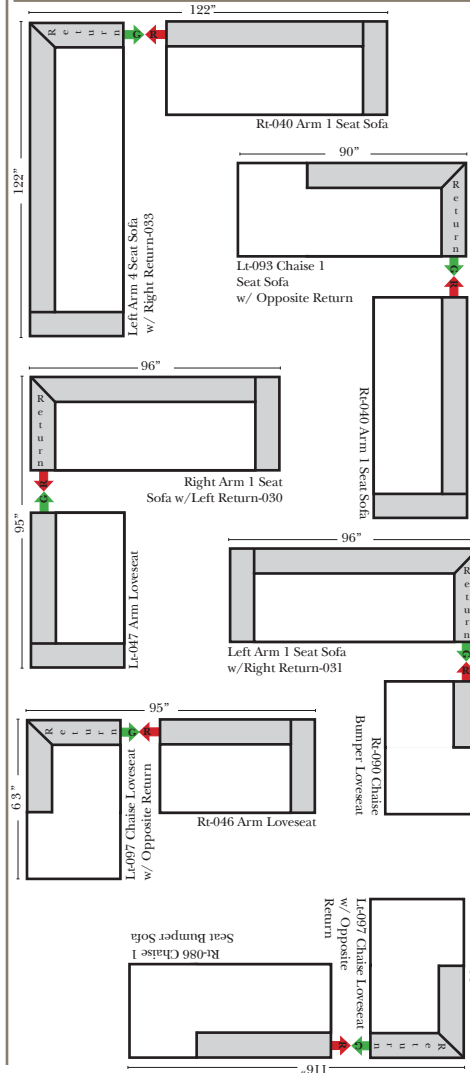

Suggested Configurations