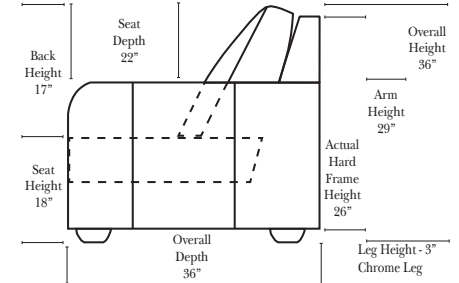

Suggested Configurations