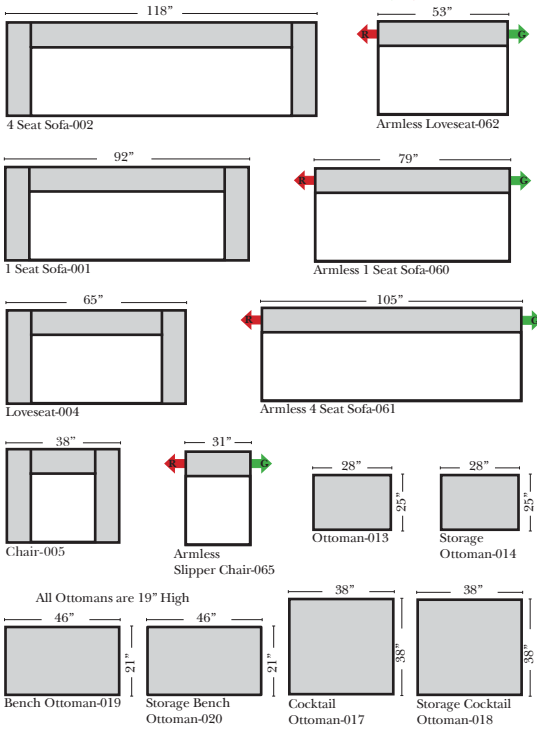

Standard, Armless & Ottomans

Put Green Arrows with Red Arrows to Create Sectional Groups