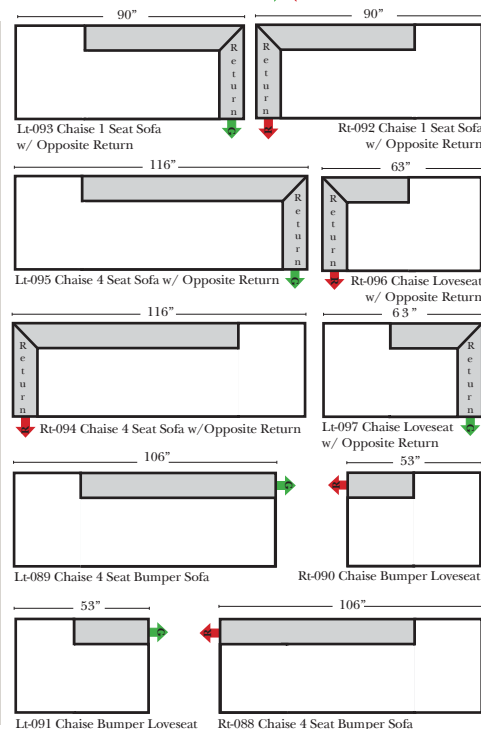

Bumper Chaise & Return Chaise

Green Arrows with Red Arrows to mix with some of the L-Shaped pieces.