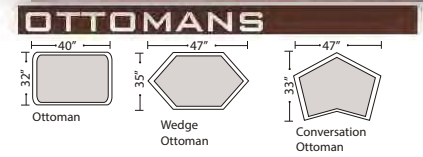

Note: All sizes are approximate.