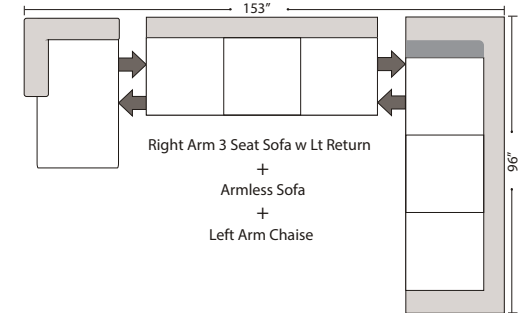

## Suggested Configurations

Left Arm Queen Sleeper

Right Arm Queen Sleeper

Left Arm Queen Sleeper w 1/2 Curve

Right Arm Queen Sleeper w 1/2 Curve

Right Arm Loveseat + Left Arm Loveseat w RT Return

Right Arm Sofa w Lt Return + Left Arm Sofa

Right Arm Loveseat w Lt Return + Left Arm Sofa

Right Arm Sofa w 1/2 Curve + Left Arm Sofa w 1/2 Curve

Right Arm Loveseat w 1/2 Curve + Left Arm Loveseat w 1/2 Curve

Left Conversation Loveseat + Armless Conversation Loveseat + Right Conversation Loveseat

Right Arm Loveseat w 1/2 Curve + Left Arm Sofa w 1/2 Curve

Right Arm Loveseat + Left Arm 3 Seat Sofa w Rt Return

Right Arm 3 Seat Sofa w Lt Return + Armless Sofa + Left Arm Chaise

Left Arm Sofa w 1/2 Curve + 1/2 Curve - Armless Loveseat - 1/2 Curve + Armless Loveseat w Left 1/2 Curve + Right Arm Chaise