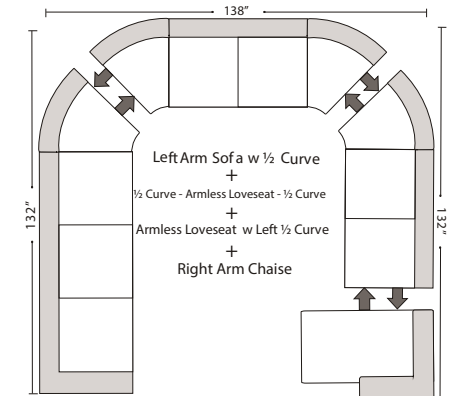

## Suggested Configurations

Left Arm Queen Sleeper

Right Arm Queen Sleeper

Left Arm Queen Sleeper w 1/2 Curve

Right Arm Queen Sleeper w 1/2 Curve

Right Arm Loveseat + Left Arm Loveseat w RT Return

Right Arm Sofa w Lt Return + Left Arm Sofa

Right Arm Loveseat w Lt Return + Left Arm Sofa

Right Arm Sofa w 1/2 Curve + Left Arm Sofa w 1/2 Curve

Right Arm Loveseat w 1/2 Curve + Left Arm Loveseat w 1/2 Curve

Left Conversation Loveseat + Armless Conversation Loveseat + Right Conversation Loveseat

Right Arm Loveseat w 1/2 Curve + Left Arm Sofa w 1/2 Curve

Right Arm Loveseat + Left Arm 3 Seat Sofa w Rt Return

Right Arm 3 Seat Sofa w Lt Return + Armless Sofa + Left Arm Chaise

Left Arm Sofa w 1/2 Curve + 1/2 Curve - Armless Loveseat - 1/2 Curve + Armless Loveseat w Left 1/2 Curve + Right Arm Chaise