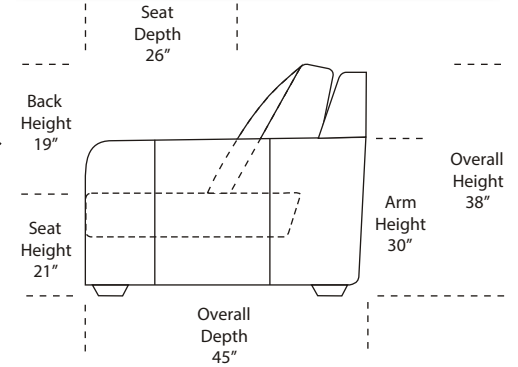

07/06/2012

Features

Standard:

- All Full or Top-Grain Leather
- All hardwood frames

Options:

- Down Seats (Additional Charges Apply)
- No. 33 Firm Seating

Sleeper Options:

- Deluxe Queen Mattress (Additional Charges Apply)
- Air Dream Queen Mattress (Additional Charges Apply)

Special orders shipped within 4-6 weeks