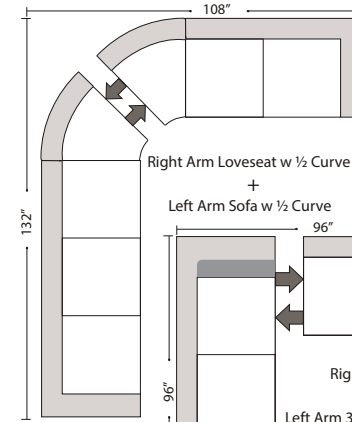

## Suggested Configurations

Left Arm Queen Sleeper

Right Arm Queen Sleeper

Left Arm Queen Sleeper w 1/2 Curve

Right Arm Queen Sleeper w 1/2 Curve

Right Arm Loveseat + Left Arm Loveseat w RT Return

Right Arm Sofa w Lt Return + Left Arm Sofa

Right Arm Loveseat w Lt Return + Left Arm Sofa

Right Arm Sofa w 1/2 Curve + Left Arm Sofa w 1/2 Curve

Right Arm Loveseat w 1/2 Curve + Left Arm Loveseat w 1/2 Curve

Left Conversation Loveseat + Armless Conversation Loveseat + Right Conversation Loveseat

Right Arm Loveseat w 1/2 Curve + Left Arm Sofa w 1/2 Curve

Right Arm Loveseat + Left Arm 3 Seat Sofa w Rt Return

Right Arm 3 Seat Sofa w Lt Return + Armless Sofa + Left Arm Chaise

Left Arm Sofa w 1/2 Curve + 1/2 Curve - Armless Loveseat - 1/2 Curve + Armless Loveseat w Left 1/2 Curve + Right Arm Chaise