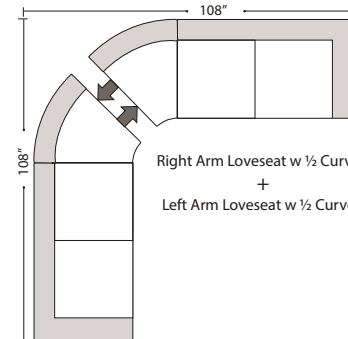

## Suggested Configurations

Left Arm Queen Sleeper

Right Arm Queen Sleeper

Left Arm Queen Sleeper w 1/2 Curve

Right Arm Queen Sleeper w 1/2 Curve

Right Arm Loveseat + Left Arm Loveseat w RT Return

Right Arm Sofa w Lt Return + Left Arm Sofa

Right Arm Loveseat w Lt Return + Left Arm Sofa

Right Arm Sofa w 1/2 Curve + Left Arm Sofa w 1/2 Curve

Right Arm Loveseat w 1/2 Curve + Left Arm Loveseat w 1/2 Curve

Left Conversation Loveseat + Armless Conversation Loveseat + Right Conversation Loveseat