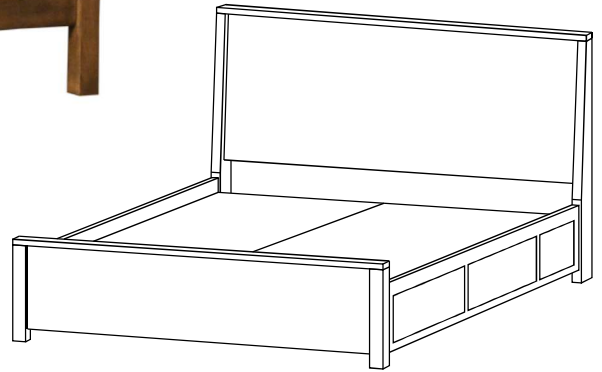

MIRRORS

BM-10-[ET]
Mirror
29w 2d 39h
or
39w 2d 29h

Queen El Monte Storage Bed Shown in Beech Hardwood

3CS-ET99
El Monte Bed
 Headboard 42"H
 Footboard 18"H

3H-ET99
El Monte Headboard
 42h

3VS-ET99
El Monte Storage Bed
 Headboard 42"H
 Footboard 20"H