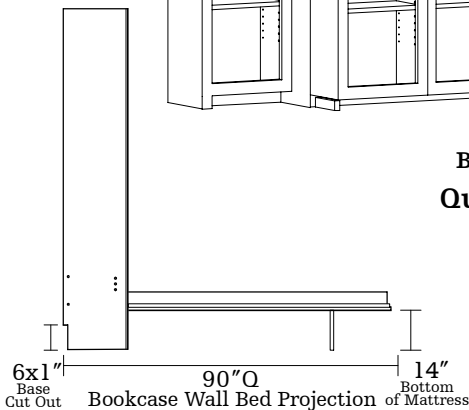

BI-FOLD BOOKCASE

Wall Bed Collection

Stuart David
Home Furnishings

WOODS: AK • CHY • CK • HK
MAP • OAK • OK • QS • WAL

BI-FOLD BOOKCASE WALL BED (WG-[PV])
SHOWN IN RUSTIC HICKORY

WG-Q[PV]
Bi-Fold Bookcase Wall Bed
Queen 103"w 30"d 93"h

WOODS: AK • CHY • CK • HK
MAP • OAK • OK • QS • WAL

WG-[SZ]

Wall Bed with 21" Piers Left & Right

E King	124"w	16"d	91"h
Queen	108"w	16"d	91"h
Full	102"w	16"d	86"h
Twin	87"w	16"d	86"h

SANTA CRUZ WALL BED (WG-[SZ])
SHOWN 2-TONED IN MAPLE

WL-[SZ]

Wall Bed with 21" Pier Left

E King	103"w	16"d	91"h
Queen	87"w	16"d	91"h
Full	81"w	16"d	86"h
Twin	66"w	16"d	86"h

W-[SZ]

Free Standing Wall Bed

E King	82"w	16"d	91"h
Queen	66"w	16"d	91"h
Full	60"w	16"d	86"h
Twin	45"w	16"d	86"h

WR-[SZ]

Wall Bed with 21" Pier Right

E King	103"w	16"d	91"h
Queen	87"w	16"d	91"h
Full	81"w	16"d	86"h
Twin	66"w	16"d	86"

Custom Options			
BED	SIZE	WOOD	HARDWARE
W-[SZ]	E King		Bed Door
WG-[SZ]	Queen		
WL-[SZ]	Full	FINISH	Pier Door(s)
WR-[SZ]	Twin		