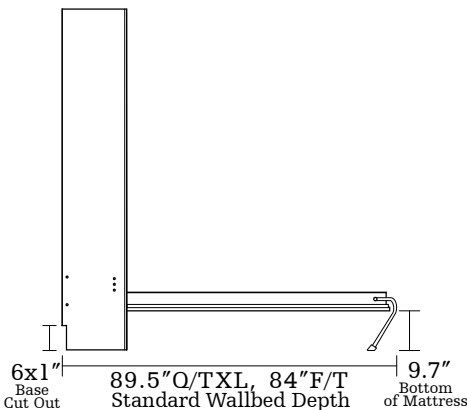

WL-[SZ]

Wall Bed with 21" Pier Left

E King	103"w	16"d	91"h
Queen	87"w	16"d	91"h
Full	81"w	16"d	86"h
Twin	66"w	16"d	86"h

W-[SZ]

Free Standing Wall Bed

E King	82"w	16"d	91"h
Queen	66"w	16"d	91"h
Full	60"w	16"d	86"h
Twin	45"w	16"d	86"h

WR-[SZ]

Wall Bed with 21" Pier Right

E King	103"w	16"d	91"h
Queen	87"w	16"d	91"h
Full	81"w	16"d	86"h
Twin	66"w	16"d	86"

Custom Options			
BED	SIZE	WOOD	HARDWARE
W-[SZ]	E King		Bed Door
WG-[SZ]	Queen		
WL-[SZ]	Full	FINISH	Pier Door(s)
WR-[SZ]	Twin		