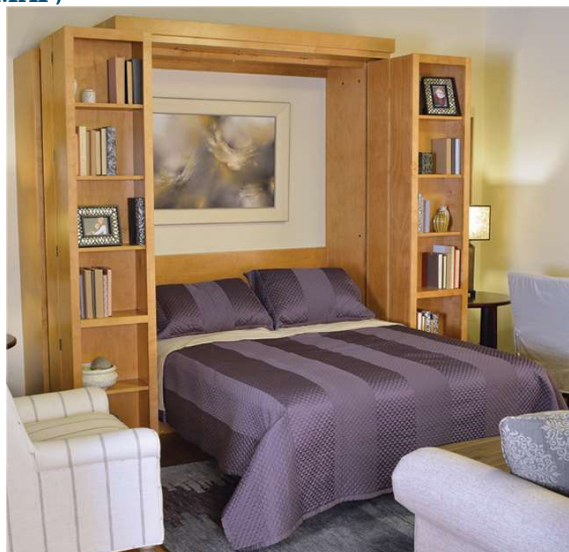

## Pivoting Bifold Bookcase [PV]

**WG-Q[PV]**

**Queen** 103"W, 30"D, 93"H  
 Side Bookcases (Included)

<b>Wood</b>	Cherry	Maple	Oak	QS Oak	<b>Color</b>	

**LED Lights For Pier(s)**

**WPL**  
Left Pier

**WPL**  
Right Pier