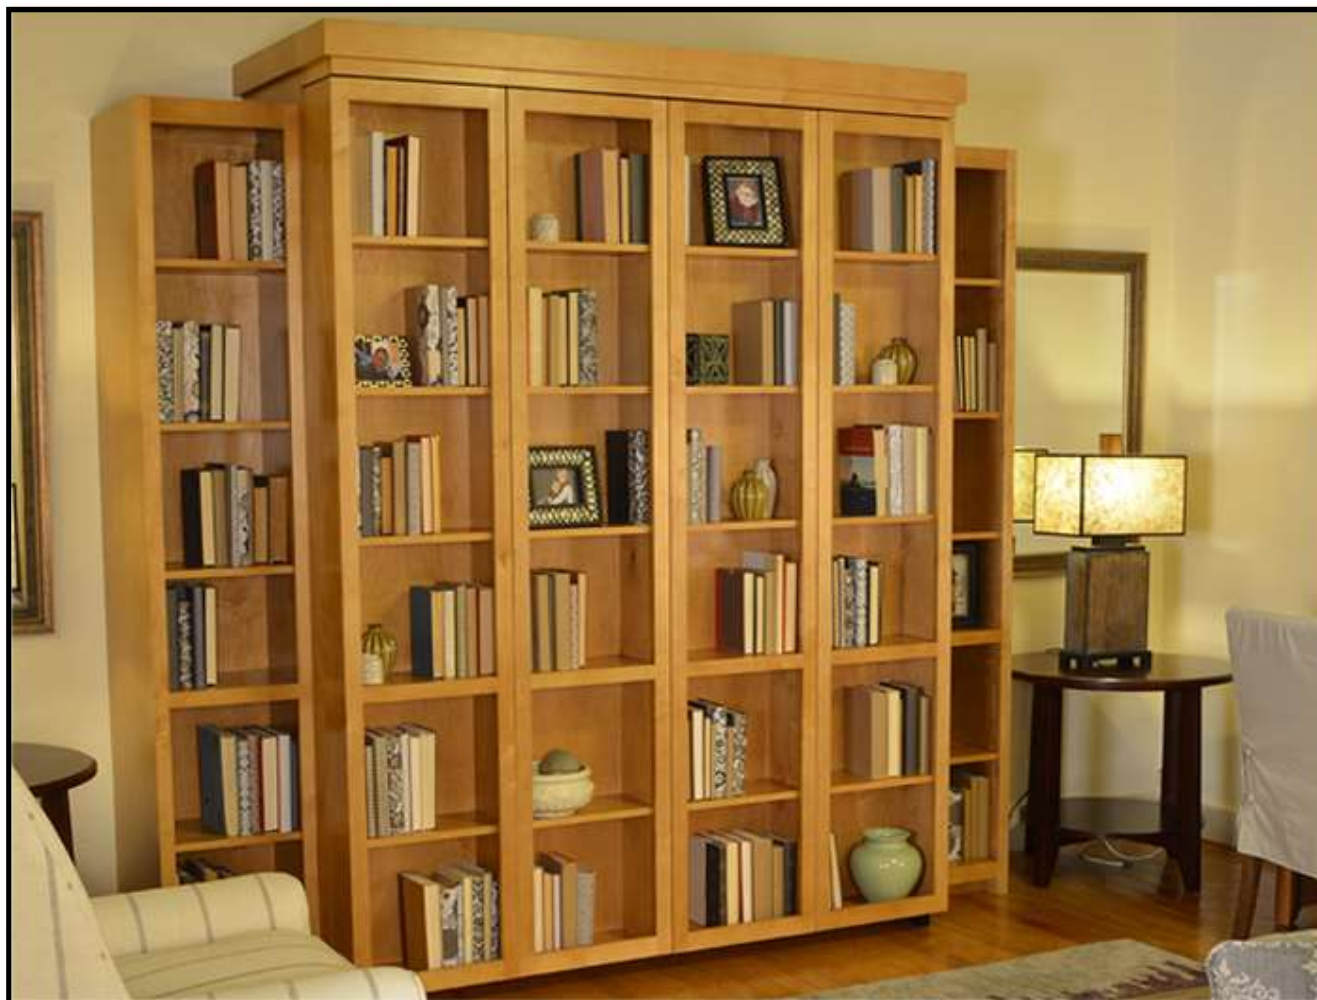

# Bookcase Wallbed Collection

Shown in Maple (MAP)

## Collection Features

- Makes The Most Of Limited Space
- Reliable Concealed Counter-Balance Spring System
- Easily Installed & Adjusted. If The Time Comes, It Can Be Uninstalled & Moved To Your New Home!
- Accommodates Any Plush Mattress Up To 12"

## Pivoting Bifold Bookcase [PV]

**WG-Q[PV]**

**Queen** 103"W, 30"D, 93"H  
 Side Bookcases (Included)

<b>Wood</b>	Cherry	Maple	Oak	QS Oak	<b>Color</b>	

**LED Lights For Pier(s)**

**WPL**  
Left Pier

**WPL**  
Right Pier