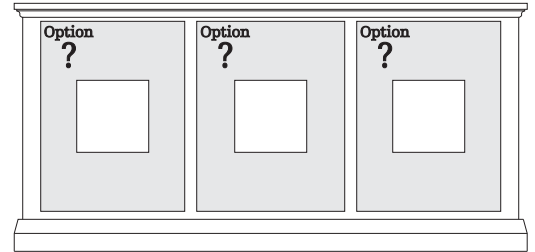

62", 66", or 70" Wide + Trim

(All C1 Configurations Available Without Media Features, At 17"D Standard)

C2