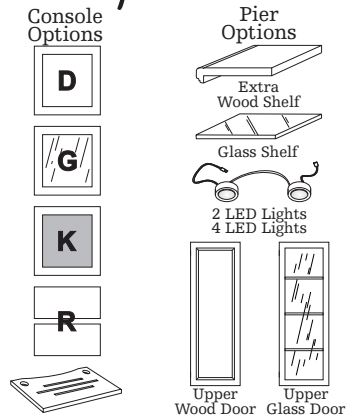

HIGH PERFORMANCE

Tall Entertainment System

Choose your:

Size

Overall*
104"W, 19"D, 93"H
108"W, 19"D, 93"H
112"W, 19"D, 93"H
TV Opening
62"W, 42"H
66"W, 42"H
70"W, 42"H
Pier*
21"W, 12"D, 93"H
*Plus Molding

Style

Configuration

Options

Wood

Finnish

Hardware