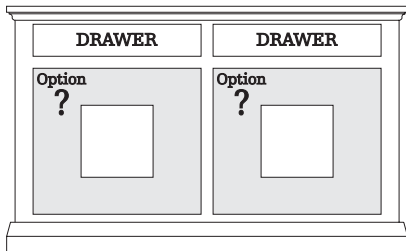

## STEP 3

### Choose your Configuration

C7

48" or 52" Wide + Trim

(All C7 Configurations Available Without Media Features, At 17"D Standard)

C8

48" or 52" Wide + Trim

C9

48" or 52" Wide + Trim