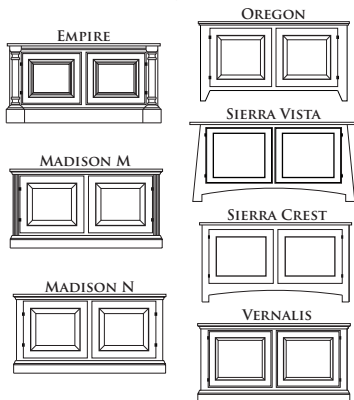

HIGH PERFORMANCE

Tall Entertainment System

Choose your:

Size

Overall*
104"W, 19"D, 93"H
108"W, 19"D, 93"H
112"W, 19"D, 93"H
TV Opening
62"W, 42"H
66"W, 42"H
70"W, 42"H
Pier*
21"W, 12"D, 93"H
*Plus Molding

Style

Configuration

Options

Wood

Finnish

Hardware