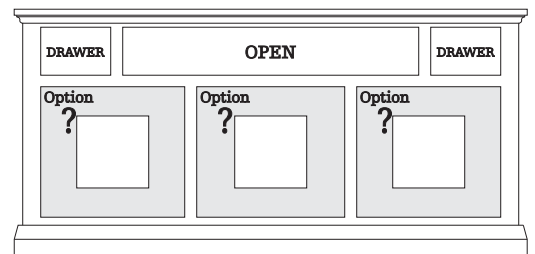

62", 66", or 70" Wide + Trim

STEP 4

Choose your Options

Wood Door
w/ 1 Adj Shelf

Glass Door
w/ 1 Adj Shelf

Black Speaker Cloth
Door w/ 1 Adj Shelf

Drawer
Upcharge

O-MWS
Extra Shelf
Additional Shelves
Available

O-MPE
Paneled Ends
Paneled Ends Available
(For Left and Right)

STEP 5

Choose your Wood, Finish & Hardware*

* See price list for exclusions & current selections