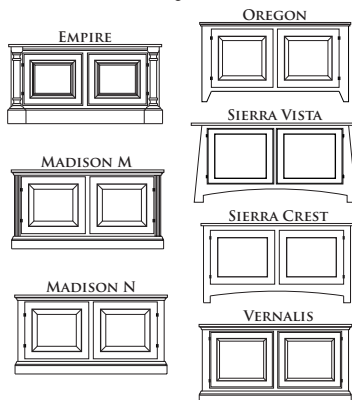

Short Entertainment System

Choose your:

Size

Overall*
104"W, 19"D, 84"H
108"W, 19"D, 84"H
112"W, 19"D, 84"H
TV Opening
62"W, 41"H
66"W, 41"H
70"W, 41"H
Pier*
21"W, 12"D, 84"H
*Plus Molding

Style

Configuration

Options

Console Options

Pier Options

Wood

Finnish

Hardware