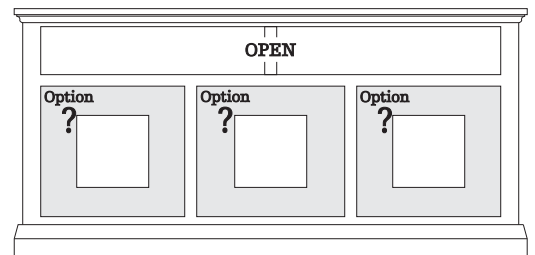

(All C9 Configurations Available Without Media Features, At 17"D Standard)

C1

62", 66", or 70" Wide + Trim

(All C1 Configurations Available Without Media Features, At 17"D Standard)

C2

62", 66", or 70" Wide + Trim