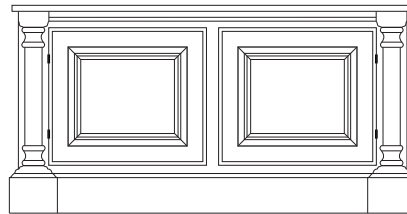

STEP 2 *Choose your Style*

EMPIRE

[EMP]