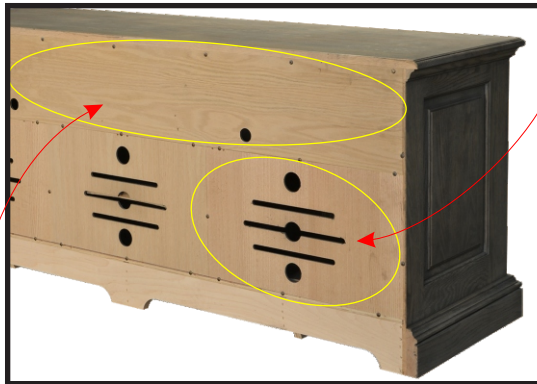

**VENTED BACKS & BASE**

Recessed Power Outlet  
Cord Access Between  
Compartments

70" Tall, Sierra Crest, C3, GG  
Shown in Rustic White Oak

**REMOVABLE VENTED BACKS**

Separate & Removable Sound Bar Back