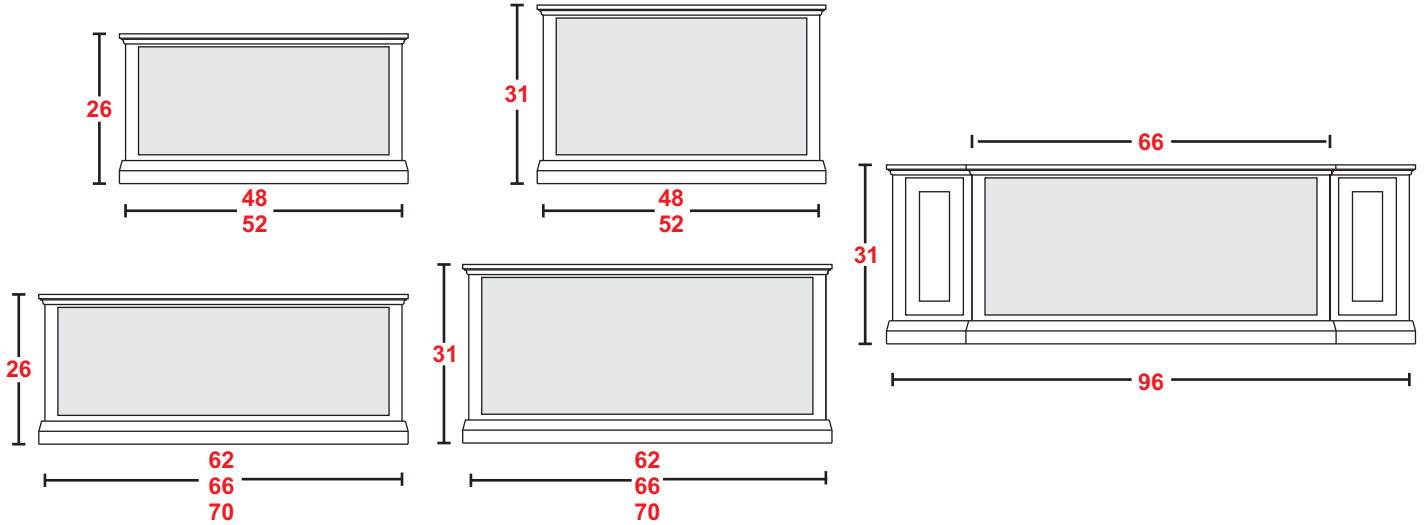

HIGH PERFORMANCE

STEP 1 *Choose your Size*