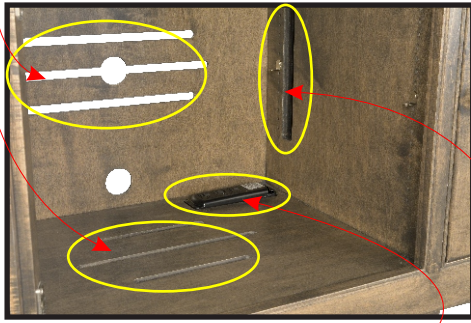

VENTED BACKS & BASE

Recessed Power Outlet
Cord Access Between
Compartments